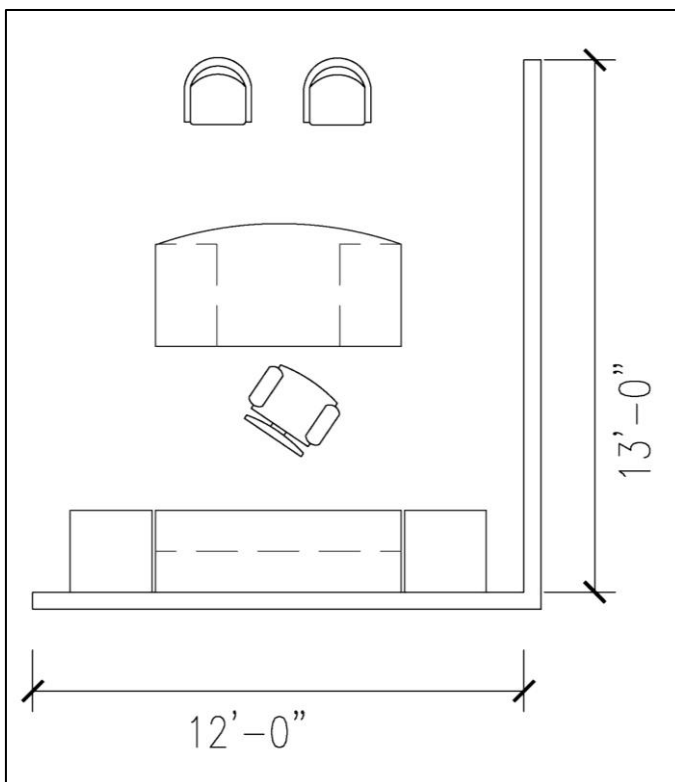

Office A: Model Numbers (left to right in picture)

Option 1 -

Double pedestal desk, low profile 36x72:	M___UF3672FF - $1,820.00
Double pedestal desk, low profile 30x66:	M___UF3066FF - $1,715.00
Double pedestal desk, low profile 30x60:	M___UF3060FF - $1,665.00
Rainbow table 36x72:	M_N_RBT3672 - $855.00
Rainbow table 36x66:	M_N_RBT3666 - $745.00
Rainbow table 30x60:	M_N_RBT3060 - $715.00
Lateral file credenza 24x72:	M_N_LF2472LF - $1,670.00
Lateral file/bookcase credenza 24x72:	M_N_LF2472B - $1,505.00
Bookcase credenza 24x72:	M_N_B2472B - $1,350.00
Hutch with laminate doors 16x72x44:	M1NN-E724416P - $1,100.00
Hutch with translucent doors 16x72x44:	M1NN-E724416T - $1,600.00
Personal storage tower, left 24x24x49:	MNN_PB242449 - $1,570.00
Personal storage tower, right 24x24x49:	MNN_P242449B - $1,570.00