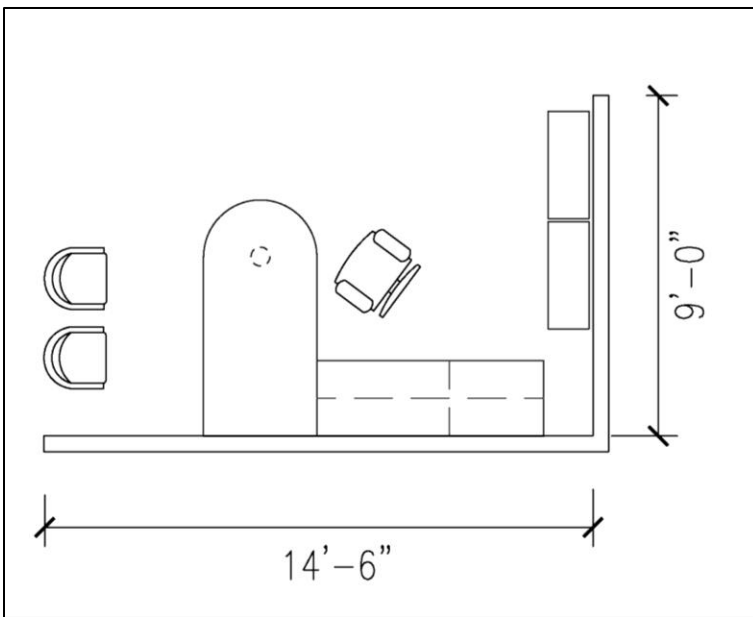

WAVEWORKS® - Wood Veneer by National

Offices Desks
Faculty (non-historic buildings)

Office C: Model Numbers (left to right in picture)

Option 1 –

U-shape desk 30x72:

WWN3072DUW - $648.00

U-shape desk 30x66:

WWN3066DUW - $610.00

U-shape desk with modesty panel 30x72:

WWN3072DUFW - $822.00

U-shape desk with modesty panel 30x66:

WWN3066DUFW - $755.00

Left P-shape desk 30x72:

WWN3072DPLW - $717.00

Right P-shape desk 30x72:

WWN3072DPRW - $717.00

Left P-shape desk with modesty panel 30x72:

WWN3072DPLFW - $890.00

Right P-shape desk with modesty panel 30x72:

WWN3072DPRFW - $890.00

If using a U or P-shape desk - Support base – NAC2804SF_ - $95.00

(BS-Platinum Metallic, BN-Satin Nickel Metallic, BA-Anthracite Metallic) *no upgrade*

NAC2812SHB Wood - $174.00 *upgrade*

Left single full pedestal desk, arc top 36x72:

WWN3672DLFAW1 - $1,367.00

Right single full pedestal desk, arc top 36x72:

WWN3672DRFAW1 - $1,367.00

Left single full pedestal, recessed modesty panel desk, 36x72:

WWN3672DLFW1 - $1,116.00

Left single full pedestal, recessed modesty panel desk, 30x66:

WWN3066DLFW1 - $1,037.00

Right single full pedestal, recessed modesty panel desk, 36x72:

WWN3672DRFW1 - $1,116.00

Right single full pedestal, recessed modesty panel desk, 30x66:

WWN3066DRFW1 - $1,037.00

**See actual finish and fabric options at the Design Center on Campus.
All prices are subject to change and do not include delivery and installation.