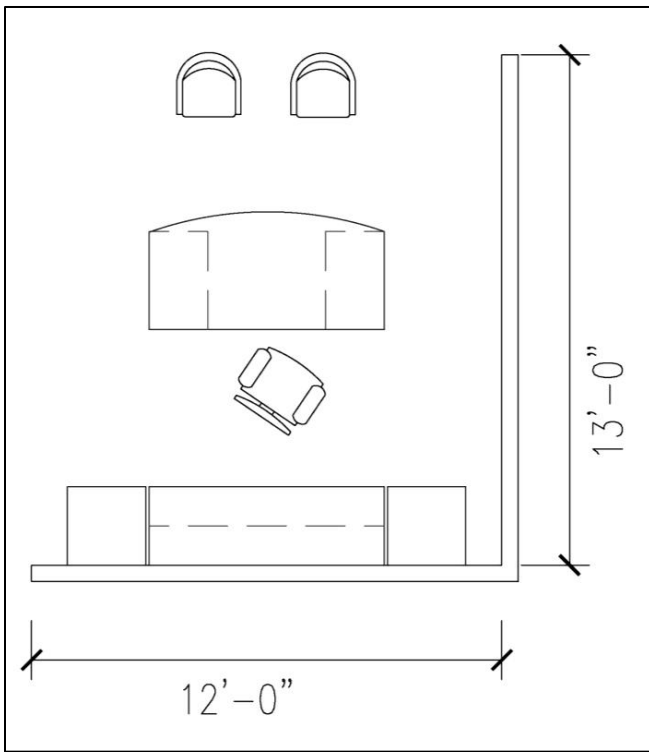

ARROWOOD® - Wood Veneer
by National
Offices Desks
Faculty (non-historic buildings)

Office A: Model Numbers (left to right in picture)

Option 1 -

Double pedestal desk, arc top, full pedestal 36x72:	31N3672DDFAW8 - $1,221.55
Double pedestal desk, full pedestal 36x72:	Q31N3672DDFW8 (Quick ship w/Amber finish) - $1,000.22
Double pedestal desk, full pedestal 36x72:	31N3672DDFW8 - $1,000.22
Double pedestal desk, full pedestal 30x60:	Q31N3060DDFW8 (Quick ship w/Amber finish) - $903.17
Double pedestal desk, full pedestal 30x60:	31N3060DDFW8 - $903.17
Storage credenza, full pedestal 21x72:	Q31N2172CSFW2 (Quick ship w/Amber finish) - $946.21
Storage credenza, full pedestal 21x72:	31N2172CSFW2 - $946.21
Storage credenza, full pedestal 21x66:	31N2166CSFW2 - $856.46
Kneespace credenza, full pedestal 21x72:	Q31N2172CKFW2 (Quick ship w/Amber finish) - $925.50
Kneespace credenza, full pedestal 21x72:	21N2172CKFW2 - $925.50
Kneespace credenza, full pedestal 21x66:	31N2166CKFW2 - $836.57
Highback organizer 69"w:	Q31N7236HBHW (Quick ship w/Amber finish) - $694.43
Highback organizer 69"w:	31N7236HBHW - $694.43
Highback organizer 63"w:	31N6636HBHW - $672.91
Left single storage cabinet/wardrobe 21wx66h:	31N1866VSWHLW - $735.45
Right single storage cabinet/wardrobe 21wx66h:	31N1866VSWHRW - $735.45

**See actual finish and fabric options at the Design Center on Campus.
All prices are subject to change and do not include delivery and installation.