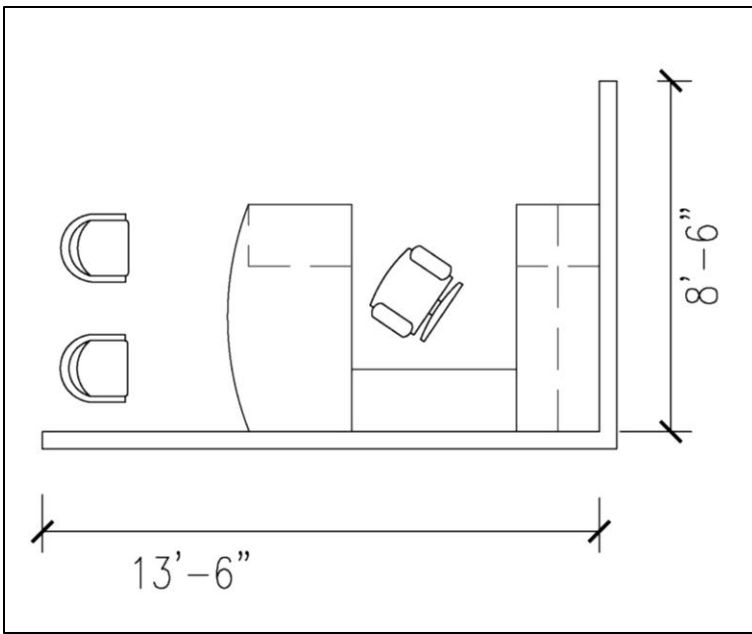

ESCALADE® - Wood Veneer
by National
Offices Desks
Faculty (non-historic buildings)

Office B: Model Numbers (left to right in picture)

Option 3 -

Left single pedestal desk, arc top 36x72:	ECN3673DLFBAW1 - $1,325.10
Right single pedestal desk, arc top 36x72:	ECN3673DRFBAW1 - $1,325.10
Left single pedestal desk 36x72:	QECN3673DLFBW1 (Quick ship w/Amber finish) - $1,142.77
Left single pedestal desk 36x72:	ECN3673DLFBW1 - $1,142.77
Left single pedestal desk 30x66:	ECN3067DLFBW1 - $1,099.72
Right single pedestal desk 36x72:	QECN3673DRFBW1 (Quick ship w/Amber finish) - $1,142.77
Right single pedestal desk 36x72:	ECN3673DRFBW1 - $1,142.77
Right single pedestal desk 30x66:	ECN3067DRFBW1 - $1,099.72
Left U-shape desk 36x72:	ECN3672DULW - $932.41
Left U-shape desk, with modesty panel 36x72:	ECN3672DULFW - $1,046.11
Right U-shape desk 36x72:	ECN3672DURW - $932.41
Right U-shape desk, with modesty panel 36x72:	ECN3672DURFW - $1,046.11
Left P-shape desk 36x72:	ECN3672DPLW - $982.76
Left P-shape desk, with modesty panel 36x72:	ECN3672DPLFW - $1,109.06
Right P-shape desk 36x72:	ECN3672DPRW - $982.76
Right P-shape desk, with modesty panel 36x72:	ECN3672DPRFW - $1,109.06

If using a U or P-shape desk - Support base: NAC2804SFB_
(N-Satin Nickel - $95.43, W-wood - $173.81, no additional letter-Cinder)

* wood is an upgrade*

Keyboard drawer33w:	QECN1733KDFW (Quick ship w/Amber finish) - $146.20
Keyboard drawer33w:	ECN1733KDFW - $146.20
Center drawer 33w:	QECN1733CDW (Quick ship w/Amber finish) - $121.02
Center drawer 33w:	ECN1733CDW - $121.02
Center drawer 27w:	QECN1727CDW (Quick ship w/Amber finish) - $114.93
Center drawer 27w:	ECN1727CDW - $114.93
Center drawer 24w:	ECN1724CDW - $120.08
Keyboard/drawer mounting kit:	NAC0802KMK - $21.52

*See actual finish and fabric options at the Design Center on Campus.
*All prices are subject to change and do not include delivery and installation.