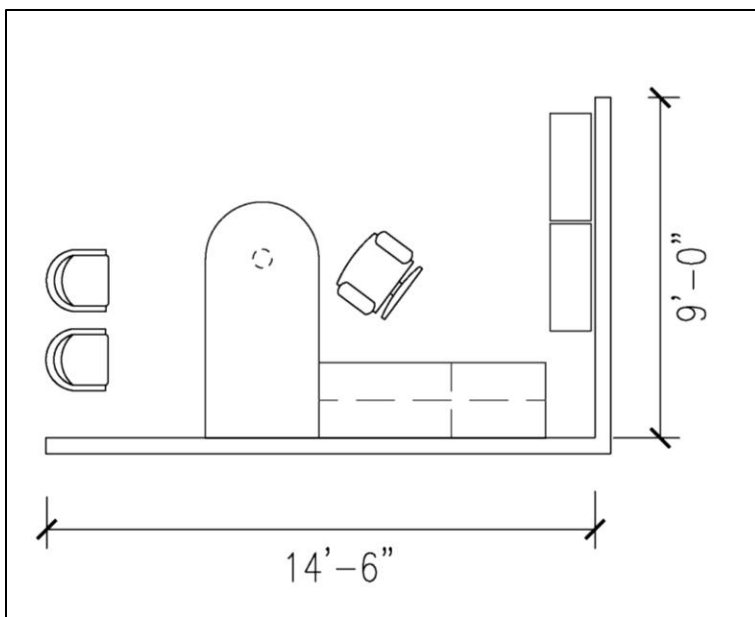

Office C: Model Numbers (left to right in picture)

Option 1 –

Y-shape table 42x72:

M_N_YT3672 - $810.00

Y-shape table 42x66:

M_N_YT3666 - $785.00

Y-shape table 42x60:

M_N_YT3660 - $765.00

Y-shape table with modesty panel 42x72:

M_N_YTM3672 - $850.00

Y-shape table with modesty panel 42x66:

M_N_YTM3666 - $830.00

Y-shape table with modesty panel 42x60:

M_N_YTM3660 - $810.00

Return shell 24x48:

M_NN-R2448S - $440.00

Return shell 24x42:

M_NN-R2442S - $425.00

Return shell 24x36:

M_NN-R2436S - $405.00

Return shell 24x30:

M_NN-R2430S - $390.00

Left executive return with file/file 48x24:

M___UF2448R - $442.00

Right executive return with file/file 48x24:

M___R2448UF - $442.00

Storage/lateral file unit with laminate doors 24x36x73:

M1N_243673LFP - $1,630.00

Storage/lateral file unit with translucent doors 24x36x73:

M1N_243673LFT - $2,030.00

Storage/lateral file unit with pigeonholes & laminate doors 24x36x73:

M1N_243673LDP - $1,730.00

Storage/lateral file unit with pigeonholes & translucent doors 24x36x73:

M1N_243673LDT - $2,130.00

Open bookcase 12x36x73:

M1NN-B367312 - $725.00