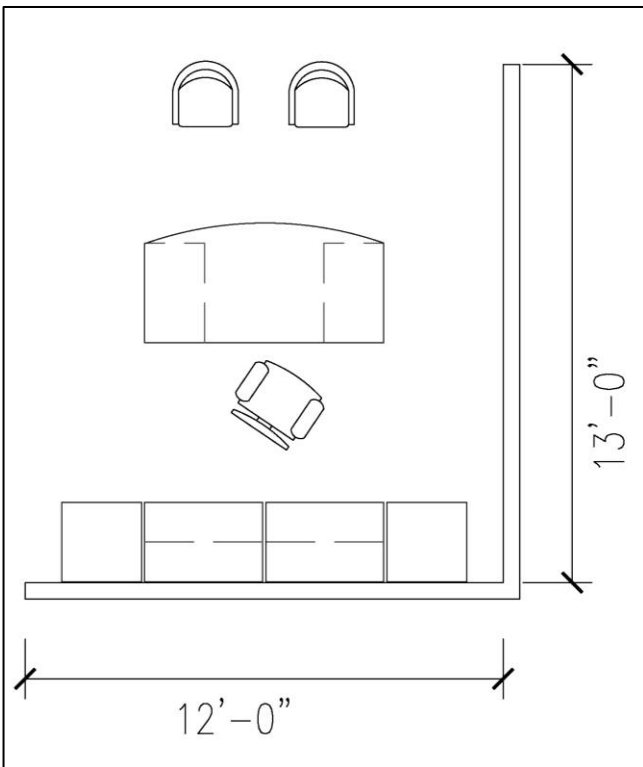

WAVEWORKS® - Laminate
by National
Offices Desks
Faculty (non-historic buildings)

Office A: Model Numbers (left to right in picture)

Option 2 –

Double full pedestal desk, arc top 36x72:	WWN3672DDFAL8 - $1,018.00
Double full pedestal desk, recessed modesty 36x72:	WWN3672DDFL8 - $834.00
Double full pedestal desk, recessed modesty 30x66:	WWN3066DDFL8 - $800.00
Double full pedestal desk, recessed modesty 30x60:	WWN3060DDFL8 - $771.00
Two-drawer lateral file 24x36:	WWN2436LFF2L - $525.00
Bookcase set-on 36wx38h:	WW3638BCOL - $175.00
Bookcase set-on 36wx50h:	WW3650BCOL - $265.00
Bookcase set-on, with doors 36wx38h:	WW3638BCHL - $190.00
Bookcase set-on, with doors 36wx50h:	WW3650BCHL - $279.00
Bookcase set-on, with glass doors 36wx38h:	WW3638BCHGL - $725.00
Bookcase set-on, with glass doors 36wx50h:	WW3650BCHGL - $800.00
Left wardrobe/storage cabinet, single door 18"wx80"h:	WWN1880VSWHLL - $517.00
Left wardrobe/storage cabinet, single door 18"wx69"h:	WWN1869VSWHLL - $453.00
Left wardrobe/storage cabinet, single glass door 18"wx80"h:	WWN1880VSWHLGL - $763.00
Left wardrobe/storage cabinet, single glass door 18"wx69"h:	WWN1869VSWHLGL - $666.00
Right wardrobe/storage cabinet, single door 18"wx80"h:	WWN1880VSWHRL - $517.00
Right wardrobe/storage cabinet, single door 18"wx69"h:	WWN1869VSWHRL - $453.00
Right wardrobe/storage cabinet, single glass door 18"wx80"h:	WWN1880VSWHRGL - $763.00
Right wardrobe/storage cabinet, single glass door 18"wx69"h:	WWN1869VSWHRGL - $666.00

**See actual finish and fabric options at the Design Center on Campus.
All prices are subject to change and do not include delivery and installation.