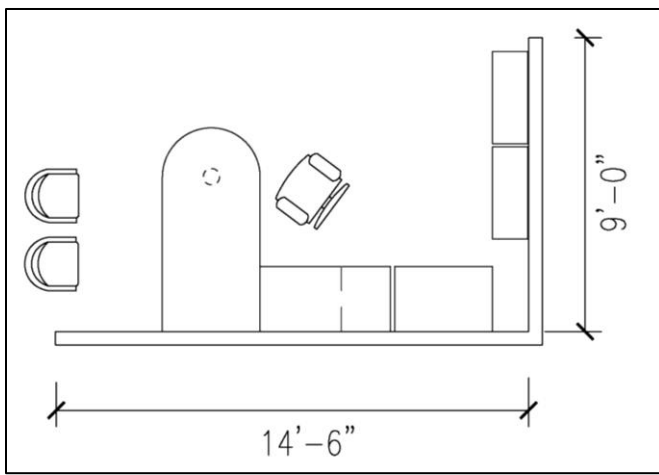

ESCALADE® - Wood Veneer
by National
Offices Desks
Faculty (non-historic buildings)

Office C: Model Numbers (left to right in picture)

Option 2-

Left single pedestal desk, arc top 36x72:	ECN3673DLFBAW1 - $1,325.10
Right single pedestal desk, arc top 36x72:	ECN3673DRFBAW1 - $1,325.10
Left single pedestal desk 36x72:	QECN3673DLFBW1 (Quick ship w/Amber finish) - $1,142.77
Left single pedestal desk 36x72:	ECN3673DLFBW1 - $1,142.77
Left single pedestal desk 30x66:	ECN3067DLFBW1 - $1,099.72
Right single pedestal desk 36x72:	QECN3673DRFBW1 (Quick ship w/Amber finish) - $1,142.77
Right single pedestal desk 36x72:	ECN3673DRFBW1 - $1,142.77
Right single pedestal desk 30x66:	ECN3067DRFBW1 - $1,099.72
Left U-shape desk 36x72:	ECN3672DULW - $932.41
Left U-shape desk, with modesty panel 36x72:	ECN3672DULFW - $1,046.11
Right U-shape desk 36x72:	ECN3672DURW - $932.41
Right U-shape desk, with modesty panel 36x72:	ECN3672DURFW - $1,046.11
Left P-shape desk 36x72:	ECN3672DPLW - $982.76
Left P-shape desk, with modesty panel 36x72:	ECN3672DPLFW - $1,109.06
Right P-shape desk 36x72:	ECN3672DPRW - $982.76
Right P-shape desk, with modesty panel 36x72:	ECN3672DPRFW - $1,109.06
If using a U or P-shape desk - Support base: NAC2804SFB_	
(N-Satin Nickel - $95.43, W-wood - $173.81, no additional letter-Cinder) * wood is an upgrade*	
Keyboard drawer33w:	QECN1733KDFW (Quick ship w/Amber finish) - $146.20
Keyboard drawer33w:	ECN1733KDFW - $146.20
Center drawer 33w:	QECN1733CDW (Quick ship w/Amber finish) - $121.02
Center drawer 33w:	ECN1733CDW - $121.02
Center drawer 27w:	QECN1727CDW (Quick ship w/Amber finish) - $114.93
Center drawer 27w:	ECN1727CDW - $114.93
Center drawer 24w:	ECN1724CDW - $120.08
Keyboard/drawer mounting kit:	NAC0802KMK - $21.52
Left return box/box/file pedestal 42wx29h:	ECN2542RLEFW1 - $847.94
Right return box/box/file pedestal 42wx29h:	ECN2542RREFW1 - $847.94
Left return file/file pedestal 42wx29h:	ECN2542RLEFW2 - $847.94
Right return file/file pedestal 42wx29h:	ECN2542RREFW2 - $847.94
Two-drawer lateral file 38wx29h:	QECN2238LFF2W (Quick ship w/Amber finish) - $789.86
Two-drawer lateral file 38wx29h:	ECN2238LFF2W - $789.86
Bookcase/storage 15dx38wx71h:	QECN3871BCOHFW (Quick ship w/Amber finish) - $984.39
Bookcase/storage 15dx38wx71h:	ECN3871BCOHFW - $984.39
Bookcase/storage 15dx38wx57h:	ECN3857BCOHFW - $915.35
Bookcase 15dx38wx71h:	QECN3871BCOFW (Quick ship w/Amber finish) - $820.73
Bookcase 15dx38wx71h:	ECN3871BCOFW - $820.73
Bookcase 15dx38wx57h:	ECN3857BCOFW - $740.32

*See actual finish and fabric options at the Design Center on Campus.

*All prices are subject to change and do not include delivery and installation.