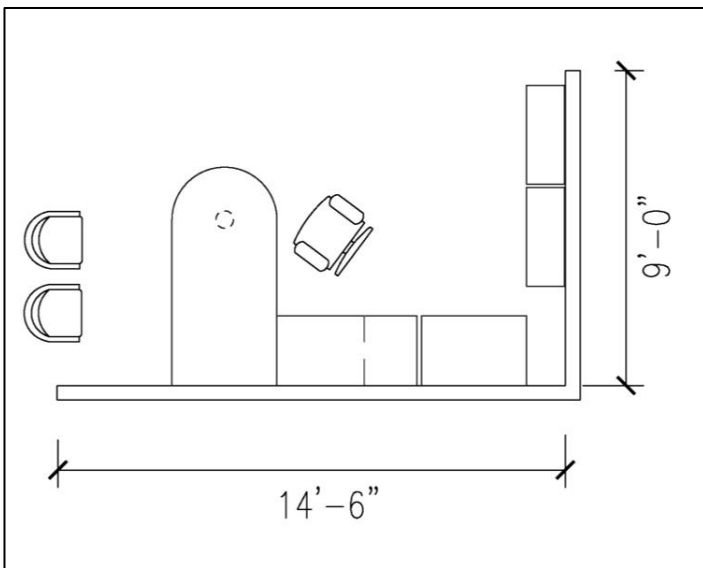

Office C: Model Numbers (left to right in picture)

Option 2 –

Y-shape table 42x72:

M_N_YT3672 - $810.00

Y-shape table 42x66:

M_N_YT3666 - $785.00

Y-shape table 42x60:

M_N_YT3660 - $765.00

Y-shape table with modesty panel 42x72:

M_N_YTM3672 - $850.00

Y-shape table with modesty panel 42x66:

M_N_YTM3666 - $830.00

Y-shape table with modesty panel 42x60:

M_N_YTM3660 - $810.00

Bridge return 24x48:

M_NN-BR2448 - $380.00

Bridge return 24x42:

M_NN-BR2442 - $355.00

Bridge return 24x36:

M_NN-BR2436 - $335.00

Return shell 24x48:

M_NN-R2448S - $440.00

Return shell 24x42:

M_NN-R2442S - $425.00

Return shell 24x36:

M_NN-R2436S - $405.00

Return shell 24x30:

M_NN-R2430S - $390.00

Lateral file unit 24x36:

M_N_2436LF - $890.00

Open lateral file unit 24x36:

M_N_2436B - $685.00

Lateral file credenza 24x72:

M_N_LF2472LF - $1,670.00

Lateral file/bookcase credenza 24x72:

M_N_LF2472B - $1,505.00

Bookcase credenza 24x72:

M_N_B2472B - $1,350.00

Hutch with laminate doors 16x72x44:

M1NN-E724416P - $1,100.00

Hutch with translucent doors 16x72x44:

M1NN-E724416T - $1,600.00

Storage/lateral file unit with laminate doors 24x36x73:

M1N_243673LFP - $1,630.00

Storage/lateral file unit with translucent doors 24x36x73:

M1N_243673LFT - $2,030.00

Storage/lateral file unit with pigeonholes & laminate doors 24x36x73:

M1N_243673LDP - $1,730.00

Storage/lateral file unit with pigeonholes & translucent doors 24x36x73:

M1N_243673LDT - $2,130.00

Open bookcase 12x36x73:

M1NN-B367312 - $725.00