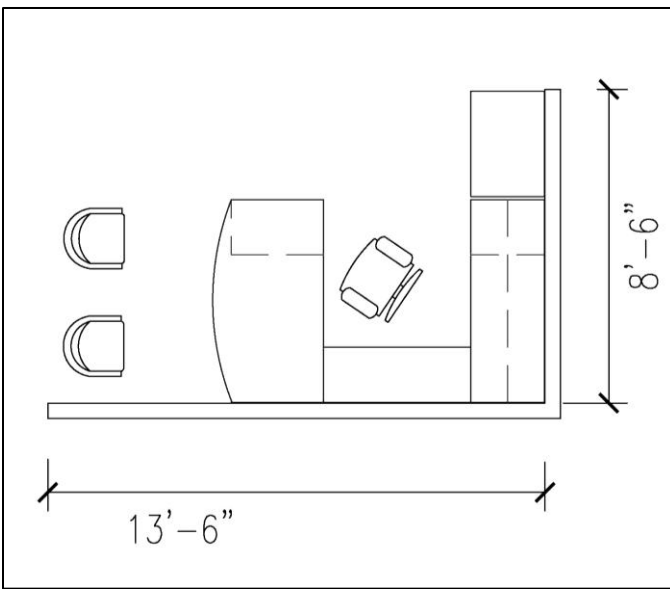

Office B: Model Numbers (left to right in picture)

Option 1 -

Left single full pedestal desk, arc top 36x72:	Q31N3672DLFAW1 (Quick ship w/Amber finish) - $1,077.38
Left single full pedestal desk, arc top 36x72:	31N3672DLFAW1 - $1,077.38
Right single full pedestal desk, arc top 36x72:	Q31N3672DRFAW1 (Quick ship w/Amber finish) - $1,077.38
Right single full pedestal desk, arc top 36x72:	31N3672DRFAW1 - $1,077.38
Left single full pedestal desk, 36x72:	Q31N3672DLFW1 (Quick ship w/Amber finish) - $855.25
Left single full pedestal desk, 36x72:	31N3672DLFW1 - $855.25
Left single full pedestal desk, 30x66:	Q31N3066DLFW1 (Quick ship w/Amber finish) - $780.93
Left single full pedestal desk, 30x66:	31N3066DLFW1 - $780.93
Right single full pedestal desk, 36x72:	Q31N3672DRFW1 (Quick ship w/Amber finish) - $855.25
Right single full pedestal desk, 36x72:	31N3672DRFW1 - $855.25
Right single full pedestal desk, 30x66:	Q31N3066DRFW1 (Quick ship w/Amber finish) - $780.93
Right single full pedestal desk, 30x66:	31N3066DRFW1 - $780.93
Left U-shape desk, 36x72:	31N3672DULW - $719.61
Right U-shape desk, 36x72:	31N3672DURW - $719.61
Left U-shape desk with modesty panel, 36x72:	31N3672DULFW - $857.68
Right U-shape desk with modesty panel, 36x72:	31N3672DURFW - $857.68
If using a U-shape desk - Support base : NAC2804SFB_	
(S-Platinum Metallic, N-Satin Nickel Metallic, A-Anthracite Metallic - $95.43,	
W-wood - $173.81, no additional letter-Cinder) * wood is an upgrade*	
Bridge return 24x51:	Q31N2451BEFW (Quick ship w/Amber finish) - $181.53
Bridge return 24x51:	31N2451BEFW - $181.53
Bridge return 24x45:	Q31N2445BEFW (Quick ship w/Amber finish) - $167.31
Bridge return 24x45:	31N2445BEFW - $167.31