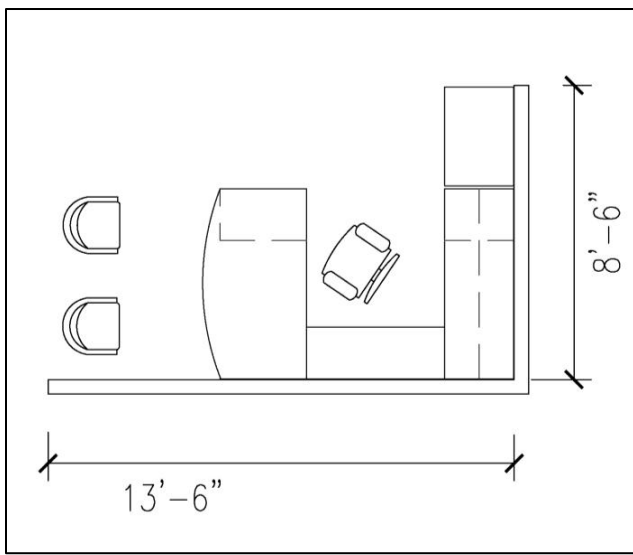

ARROWOOD® - Laminate
by National
Offices Desks
Faculty (non-historic buildings)

Office B: Model Numbers (left to right in picture)

Option 1 –

Left single full pedestal desk, arc top 36x72:	21-3672LHA - $678.59
Right single full pedestal desk, arc top 36x72:	21-3672RHA - $678.59
Left single full pedestal desk, 36x72:	21-3672LH - $519.81
Left single full pedestal desk, 30x66:	21-3066LH - $485.70
Right single full pedestal desk, 36x72:	21-3672RH - $519.81
Right single full pedestal desk, 30x66:	21-3066RH - $485.70
Left U-shape desk 36x72:	21-3672BLP - $370.77
Right U-shape desk 36x72:	21-3672BRP - $370.77
Left U-shape desk with modesty panel 36x72:	21-3672BLMP - $475.54
Right U-shape desk with modesty panel 36x72:	21-3672BRMP - $475.54
If using a U-shape desk - Support base :	NAC2804SFB_ - $95.43
(S-Platinum Metallic, N-Satin Nickel Metallic, A-Anthracite Metallic no additional letter-Cinder) * no upgrade*	

Bridge return 24x48:	Q21N2448BEFL (Quick ship w/Amber finish) - $137.26
Bridge return 24x48:	21-2448UP - $137.26
Bridge return 24x45:	Q21N2445BEFL (Quick ship w/Amber finish) - $130.36
Bridge return 24x45:	21-2442UP - $130.36

Left single full pedestal credenza 24x66:	21-2466LH - $421.94
Right single full pedestal credenza 24x66:	21-2466RH - $421.94
Left lateral file full pedestal credenza 24x66:	21-2466LP2 - $475.14
Right lateral file full pedestal credenza 24x66:	21-2466RP2 - $475.14
Highback organizer 63" w:	Q21N6336HBHL (Quick ship w/Amber finish) - $363.46
Highback organizer 66" w:	21-15660SC - $363.46

Two-drawer lateral file 24x36:	Q21N2436LFF2L (Quick ship w/Amber finish) - $317.16
Two-drawer lateral file 24x36:	21-2436LF - $317.16
Bookcase 33wx36h:	Q21N3336BCOL (Quick ship w/Amber finish) - $285.89
Bookcase 33wx36h:	21-3336BCO - $285.89
Three-drawer lateral file 24x36x44h:	21-2436LFF3 - $516.97
Bookcase 32wx53h:	21-3353BCOF - $247.72
Bookcase 33wx66h:	Q21N3366BCOFLW (Quick ship w/Amber finish) - $285.89
Bookcase 33wx66h:	21-3366BCO - $285.89

****See actual finish and fabric options at the Design Center on Campus.
*All prices are subject to change and do not include delivery and installation.***