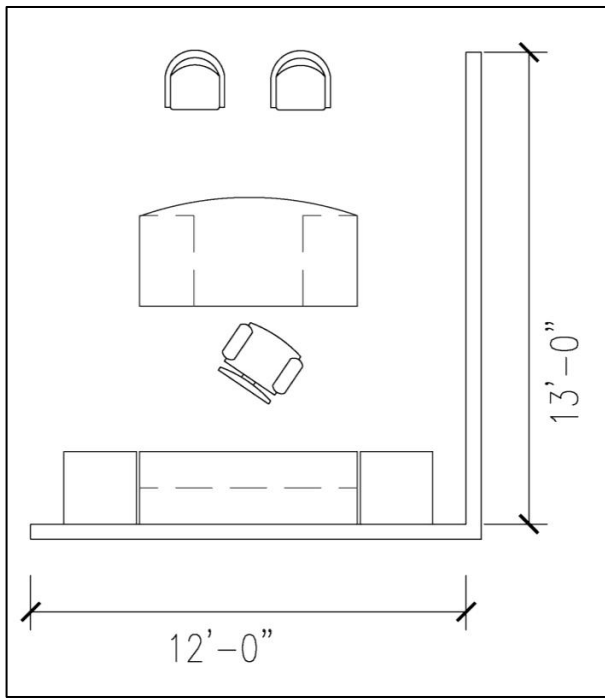

WAVEWORKS® - Wood Veneer
by National
Offices Desks
Faculty (non-historic buildings)

Office A: Model Numbers (left to right in picture)

Option 1 -

Double full pedestal desk, arc top 36x72:

WWN3672DDFAW8 - $1,563.00

Double full pedestal desk, recessed modesty 36x72:

WWN3672DDFW8 - $1,302.00

Double full pedestal desk, recessed modesty 30x66:

WWN3066DDFW8 - $1,250.00

Double full pedestal desk, recessed modesty 30x60:

WWN3060DDFW8 - $1,189.00

Storage credenza 24x72:

WWN2472CSFW - $1,343.00

Storage credenza 24x66:

WWN2466CSFW - $1,261.00

Storage credenza 24x60:

WWN2460CSFW - $1,226.00

Lateral file credenza 24x72:

WWN2472CFFW - $1,430.00

Kneespace credenza 24x72:

WWN2472CKFW2 - $1,194.00

Kneespace credenza 24x66:

WWN2466CKFW2 - $1,099.00

Kneespace credenza 24x60:

WWN2460CKFW2 - $1,064.00

Highback organizer, open-back 38"hx72"w:

WW7238HBHW - $835.00

Highback organizer, open-back 38"hx66"w:

WW6638HBHW - $789.00

Highback organizer, open-back 38"hx60"w:

WW6038HBHW - $745.00

Highback organizer, full-back 38"hx72"w:

WW7238HBH2W - $835.00

Highback organizer, full-back 38"hx66"w:

WW6638HBH2W - $789.00

Highback organizer, full-back 38"hx60"w:

WW6038HBH2W - $745.00

Highback organizer, full-back, glass/wood 38"hx72"w:

WW7238HBH2GW - $1,034.00

Highback organizer, full-back, glass/wood 38"hx66"w:

WW6638HBH2GW - $988.00

Highback organizer, full-back, glass/wood 38"hx60"w:

WW6038HBH2GW - $943.00

Highback organizer, full-back 50"hx72"w:

WW7250HBH2W - $958.00

Highback organizer, full-back 50"hx66"w:

WW6650HBH2W - $914.00

Highback organizer, full-back 50"hx60"w:

WW6050HBH2W - $871.00

Highback organizer, full-back, glass/wood 50"hx72"w:

WW7250HBH2GW - $1,230.00

Highback organizer, full-back, glass/wood 50"hx66"w:

WW6650HBH2GW - $1,187.00

Highback organizer, full-back, glass/wood 50"hx60"w:

WW6050HBH2GW - $1,140.00

*See actual finish and fabric options at the Design Center on Campus.

*All prices are subject to change and do not include delivery and installation.