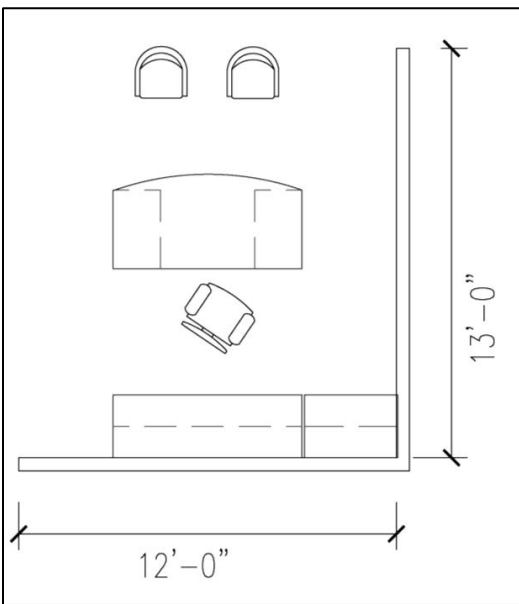

WAVEWORKS® - Wood Veneer
by National
Offices Desks
Faculty (non-historic buildings)

Office A: Model Numbers (left to right in picture)

Option 3 -

Double full pedestal desk, arc top 36x72:	WWN3672DDFAW8 - $1,563.00
Double full pedestal desk, recessed modesty 36x72:	WWN3672DDFW8 - $1,302.00
Double full pedestal desk, recessed modesty 30x66:	WWN3066DDFW8 - $1,250.00
Double full pedestal desk, recessed modesty 30x60:	WWN3060DDFW8 - $1,189.00
Storage credenza 24x72:	WWN2472CSFW - $1,343.00
Storage credenza 24x66:	WWN2466CSFW - $1,261.00
Storage credenza 24x60:	WWN2460CSFW - $1,226.00
Lateral file credenza 24x72:	WWN2472CFFW - $1,430.00
Kneespace credenza 24x72:	WWN2472CKFW2 - $1,194.00
Kneespace credenza 24x66:	WWN2466CKFW2 - $1,099.00
Kneespace credenza 24x60:	WWN2460CKFW2 - $1,064.00
Highback organizer, open-back 38"hx72"w:	WW7238HBHW - $835.00
Highback organizer, open-back 38"hx66"w:	WW6638HBHW - $789.00
Highback organizer, open-back 38"hx60"w:	WW6038HBHW - $745.00
Highback organizer, full-back 38"hx72"w:	WW7238HBH2W - $835.00
Highback organizer, full-back 38"hx66"w:	WW6638HBH2W - $789.00
Highback organizer, full-back 38"hx60"w:	WW6038HBH2W - $745.00
Highback organizer, full-back, glass/wood 38"hx72"w:	WW7238HBH2GW - $1,034.00
Highback organizer, full-back, glass/wood 38"hx66"w:	WW6638HBH2GW - $988.00
Highback organizer, full-back, glass/wood 38"hx60"w:	WW6038HBH2GW - $943.00
Highback organizer, full-back 50"hx72"w:	WW7250HBH2W - $958.00
Highback organizer, full-back 50"hx66"w:	WW6650HBH2W - $914.00
Highback organizer, full-back 50"hx60"w:	WW6050HBH2W - $871.00
Highback organizer, full-back, glass/wood 50"hx72"w:	WW7250HBH2GW - $1,230.00
Highback organizer, full-back, glass/wood 50"hx66"w:	WW6650HBH2GW - $1,187.00
Highback organizer, full-back, glass/wood 50"hx60"w:	WW6050HBH2GW - $1,140.00
Two-drawer lateral file 24x36:	WWN2436LFF2W - $804.00
Bookcase set-on 36wx38h:	WW3638BCOW - $369.00
Bookcase set-on 36wx50h:	WW3650BCOW - $467.00
Bookcase set-on, with doors 36wx38h:	WW3638BCHW - $408.00
Bookcase set-on, with doors 36wx50h:	WW3650BCHW - $508.00
Bookcase set-on, with glass doors 36wx38h:	WW3638BCHGW - $926.00
Bookcase set-on, with glass doors 36wx50h:	WW3650BCHGW - $1,038.00

*See actual finish and fabric options at the Design Center on Campus.

*All prices are subject to change and do not include delivery and installation.