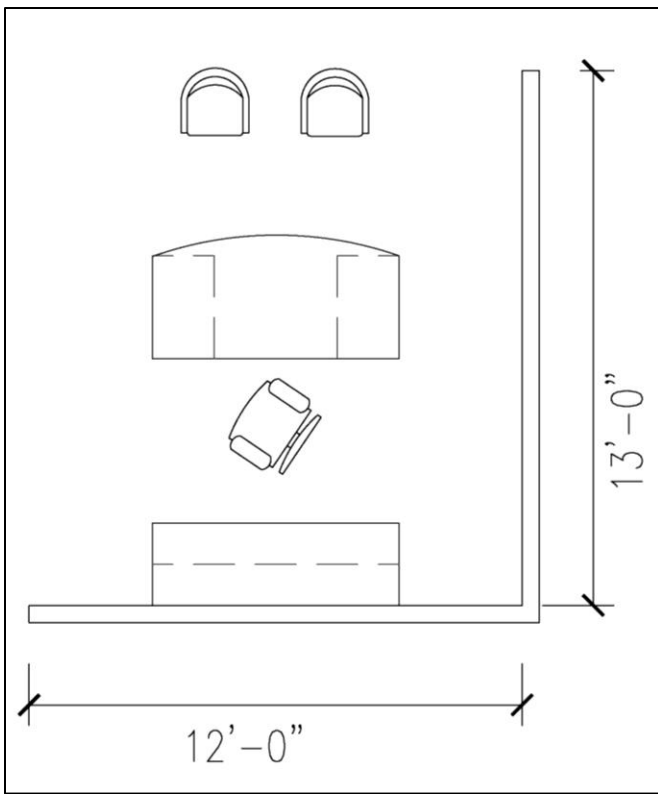

ARROWOOD® - Laminate
by National
Offices Desks
Faculty (non-historic buildings)

Office A: Model Numbers (left to right in picture)

Option 1 -

Double full pedestal desk, arc top 36x72:	21-3672DHA - \$766.31
Double full pedestal desk, 36x72:	21-3672DH - \$607.93
Double full pedestal desk, 30x60:	21-3060DH - \$534.43
Storage credenza 24x72:	21-2472SH - \$618.00
Storage credenza 24x66:	21-2466SH - \$606.31
Kneespace credenza 24x72:	21-2472XH - \$542.96
Kneespace credenza 24x66:	21-2466XH - \$528.34
Highback organizer 69" w:	Q21N6936HBHL (Quick ship w/Amber finish) - \$378.08
Highback organizer 72" w:	21-15720SC - \$378.08
Highback organizer 63" w:	Q21N6336HBHL (Quick ship w/Amber finish) - \$363.46
Highback organizer 66" w:	21-15660SC - \$363.46