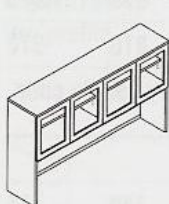

Hutches with translucent doors

72" to 60"