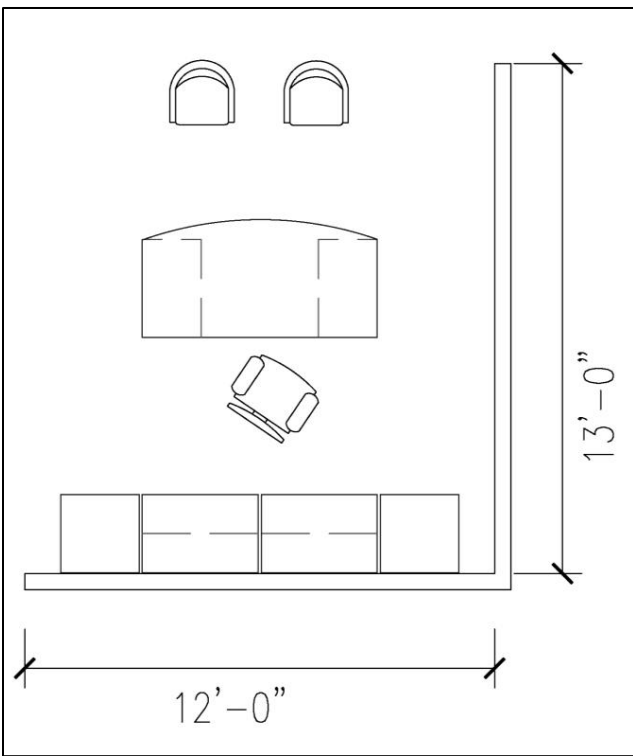

ARROWOOD® - Wood Veneer
by National
Offices Desks
Faculty (non-historic buildings)

Office A: Model Numbers (left to right in picture)

Option 2 –

Double pedestal desk, arc top, full pedestal 36x72:	31N3672DDFAW8 - $1,221.55
Double pedestal desk, full pedestal 36x72:	Q31N3672DDFW8 (Quick ship w/Amber finish) - $1,000.22
Double pedestal desk, full pedestal 36x72:	31N3672DDFW8 - $1,000.22
Double pedestal desk, full pedestal 30x60:	Q31N3060DDFW8 (Quick ship w/Amber finish) - $903.17
Double pedestal desk, full pedestal 30x60:	31N3060DDFW8 - $903.17
Two-drawer lateral file 36wx30h:	Q31N2136LFF2W (Quick ship w/Amber finish) - $499.91
Two-drawer lateral file 36wx30h:	31N2136LFF2W - $499.91
Bookcase, set-on 38"h:	31N3238BCOW - $326.50
Left single storage cabinet/wardrobe 21wx66h:	31N1866VSWHLW - $735.45
Right single storage cabinet/wardrobe 21wx66h:	31N1866VSWHRW - $735.45

**See actual finish and fabric options at the Design Center on Campus.
All prices are subject to change and do not include delivery and installation.