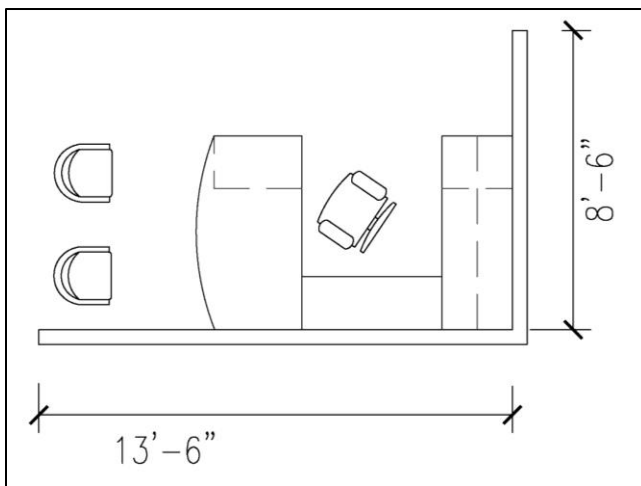

Office B: Model Numbers (left to right in picture)

Option2 -

Left single pedestal desk, low profile 36x72:	M_N_UF3672S - $1,215.00
Left single pedestal desk, low profile 30x66:	M_N_UF3066S - $1,110.00
Left single pedestal desk, low profile 30x60:	M_N_UF3060S - $1,060.00
Right single pedestal desk, low profile 36x72:	M_N_S3672UF - $1,215.00
Right single pedestal desk, low profile 30x66:	M_N_S3066UF - $1,110.00
Right single pedestal desk, low profile 30x60:	M_N_S3060UF - $1,060.00
Rectangular table, 36x72:	M_N_RT3672 - $690.00
Rectangular table, 30x72:	M_N_RT3072 - $650.00
Rectangular table, 30x66:	M_N_RT3066 - $630.00
Rectangular table, 30x60:	M_N_RT3060 - $615.00

Bridge return 24x48:	M_NN-BR2448 - $380.00
Bridge return 24x42:	M_NN-BR2442 - $355.00
Bridge return 24x36:	M_NN-BR2436 - $335.00
Bridge return 18x48:	M__N-BR1848 - $295.00
Bridge return 18x42:	M__N-BR1842 - $280.00
Bridge return 18x36:	M__N-BR1836 - $265.00

Left single pedestal credenza, low profile 24x72:	M_N_UF2472S - $1,100.00
Left single pedestal credenza, low profile 24x60:	M_N_UF2460S - $1,055.00
Left single pedestal credenza, low profile 20x72:	M_N_UF2072S - $
Left single pedestal credenza, low profile 20x60:	M_N_UF2060S - $
Right single pedestal credenza, low profile 24x72:	M_N_S2472UF - $1,100.00
Right single pedestal credenza, low profile 24x60:	M_N_S2460UF - $1,055.00
Right single pedestal credenza, low profile 20x72:	M_N_S2072UF - $
Right single pedestal credenza, low profile 20x60:	M_N_S2060UF - $
Left lateral file credenza, 24x72:	M_N_LF2472S - $1,285.00
Left lateral file credenza, 24x60:	M_N_LF2460S - $1,170.00
Left lateral file credenza, 20x72:	M_N_LF2072S - $1,170.00
Left lateral file credenza, 20x60:	M_N_LF2060S - $1,080.00
Right lateral file credenza, 24x72:	M_N_S2472LF - $1,285.00
Right lateral file credenza, 24x60:	M_N_S2460LF - $1,170.00
Right lateral file credenza, 20x72:	M_N_S2072LF - $1,170.00
Right lateral file credenza, 20x60:	M_N_S2060LF - $1,080.00

Hutch with laminate doors 16x72x44:	M1NN-E724416P - $1,100.00
Hutch with laminate doors 16x60x44:	M1NN-E604416P - $1,010.00
Hutch with translucent doors 16x72x44:	M1NN-E724416T - $1,600.00
Hutch with translucent doors 16x60x44:	M1NN-E604416T - $1,510.00

***See actual finish and fabric options at the Design Center on Campus.
*All prices are subject to change and do not include delivery and installation.**