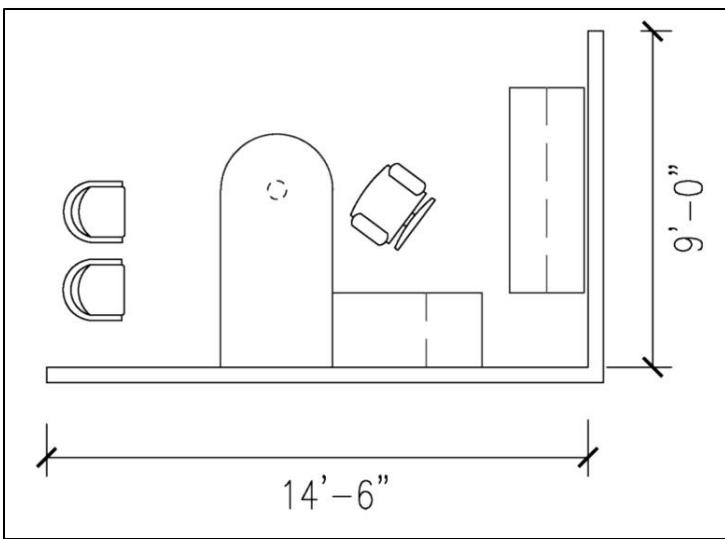

ARWOOD® - Laminate
by National
Offices Desks
Faculty (non-historic buildings)

Office C: Model Numbers (left to right in picture)

Option 3 –

Left U-shape desk 36x72:	21-3672BLP - $370.77
Right U-shape desk 36x72:	21-3672BRP - $370.77
Left U-shape desk with modesty panel 36x72:	21-3672BLMP - $475.54
Right U-shape desk with modesty panel 36x72:	21-3672BRMP - $475.54
If using a U-shape desk - Support base : (S-Platinum Metallic, N-Satin Nickel Metallic, A-Anthracite Metallic no additional letter-Cinder) * no upgrade*	NAC2804SFB_ - $94.43
Left single full pedestal desk, arc top 36x72:	21-3672LHA - $678.59
Right single full pedestal desk, arc top 36x72:	21-3672RHA - $678.59
Left single full pedestal desk, 36x72:	21-3672LH - $519.81
Left single full pedestal desk, 30x66:	21-3066LH - $485.70
Right single full pedestal desk, 36x72:	21-3672RH - $519.81
Right single full pedestal desk, 30x66:	21-3066RH - $485.70
Left return full pedestal 24x42:	21-2442LH - $302.14
Left return full pedestal 24x48:	21-2448LH - $317.16
Right return full pedestal 24x42:	21-2442RH - $302.14
Right return full pedestal 24x48:	21-2448RH - $317.16
Two-drawer lateral file 24x36:	Q21N2436LFF2L (Quick ship w/Amber finish) - $317.16
Two-drawer lateral file 24x36:	21-2436LF - $317.16
Bookcase set-on 33wx36h:	Q21N3336BCOL (Quick ship w/Amber finish) - $201.43
Bookcase set-on 33wx36h:	21-3336BCO - $201.43
Storage credenza, full pedestal 24x72:	21-2472SH - $618.90
Storage credenza, full pedestal 24x66:	21-2466SH - $606.31
Kneespace credenza, full pedestal 24x72:	21-2472XH - $542.96
Kneespace credenza, full pedestal 24x66:	21-2466XH - $528.34
Highback organizer 69" w:	Q21N6936HBHL (Quick ship w/Amber finish) - $378.08
Highback organizer 72" w:	21-15720SC - $378.08
Highback organizer 63" w:	Q21N6336HBHL (Quick ship w/Amber finish) - $363.46
Highback organizer 66" w:	21-15660SC - $363.46

**See actual finish and fabric options at the Design Center on Campus.
All prices are subject to change and do not include delivery and installation.