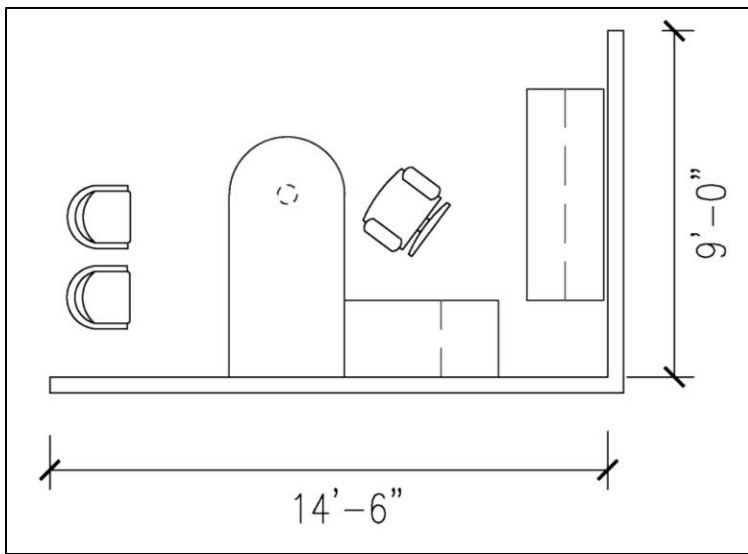

ARROWOOD® - Wood Veneer
by National
Offices Desks
Faculty (non-historic buildings)

Office C: Model Numbers (left to right in picture)

Option 3 –

Left U-shape desk, 36x72:	31N3672DULW - $719.61
Right U-shape desk, 36x72:	31N3672DURW - $719.61
Left U-shape desk with modesty panel, 36x72:	31N3672DULFW - $857.68
Right U-shape desk with modesty panel, 36x72:	31N3672DURFW - $857.68
If using a U-shape desk - Support base :	NAC2804SFB_
(S-Platinum Metallic, N-Satin Nickel Metallic, A-Anthracite Metallic - $95.43, W-wood - $173.81, no additional letter-Cinder) * wood is an upgrade*	
Left single full pedestal desk, arc top 36x72:	Q31N3672DLFAW1 (Quick ship w/Amber finish) - $1,077.38
Left single full pedestal desk, arc top 36x72:	31N3672DLFAW1 - $1,077.38
Right single full pedestal desk, arc top 36x72:	Q31N3672DRFAW1 (Quick ship w/Amber finish) - $1,077.38
Right single full pedestal desk, arc top 36x72:	31N3672DRFAW1 - $1,077.38
Left single full pedestal desk, 36x72:	Q31N3672DLFW1 (Quick ship w/Amber finish) - $855.25
Left single full pedestal desk, 36x72:	31N3672DLFW1 - $855.25
Left single full pedestal desk, 30x66:	Q31N3066DLFW1 (Quick ship w/Amber finish) - $780.93
Left single full pedestal desk, 30x66:	31N3066DLFW1 - $780.93
Right single full pedestal desk, 36x72:	Q31N3672DRFW1 (Quick ship w/Amber finish) - $855.25
Right single full pedestal desk, 36x72:	31N3672DRFW1 - $855.25
Right single full pedestal desk, 30x66:	Q31N3066DRFW1 (Quick ship w/Amber finish) - $780.93
Right single full pedestal desk, 30x66:	31N3066DRFW1 - $780.93
Left return full pedestal 24x52:	Q31N2452RLEFW2 (Quick ship w/Amber finish) - $609.96
Left return full pedestal 24x52:	31N2452RLEFW2 - $609.96
Left return full pedestal 24x44:	31N2444RLEFW2 - $575.04
Right return full pedestal 24x52:	Q31N2452RREFW2 (Quick ship w/Amber finish) - $609.96
Right return full pedestal 24x52:	31N2452RREFW2 - $609.96
Right return full pedestal 24x44:	31N2444RREFW2 - $575.04

**See actual finish and fabric options at the Design Center on Campus.
All prices are subject to change and do not include delivery and installation.