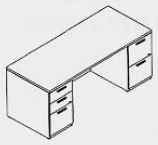

Wood Laminate Finish

- Bourbon Cherry
- Mahogany
- Dark Chocolate

Double pedestal desks – low profile