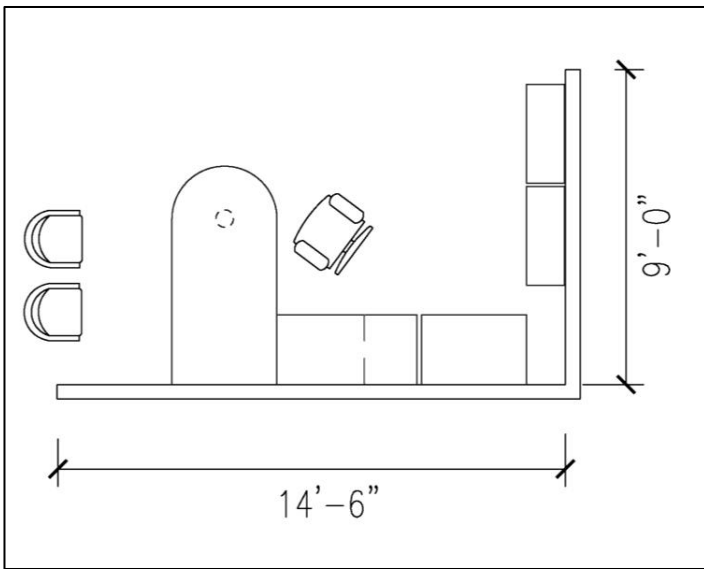

ARROWOOD® - Wood Veneer
by National
Offices Desks
Faculty (non-historic buildings)

Office C: Model Numbers (left to right in picture)

Option 2 –

Left U-shape desk, 36x72:	31N3672DULW - $719.61
Right U-shape desk, 36x72:	31N3672DURW - $719.61
Left U-shape desk with modesty panel, 36x72:	31N3672DULFW - $857.68
Right U-shape desk with modesty panel, 36x72:	31N3672DURFW - $857.68
If using a U-shape desk - Support base :	NAC2804SFB_
(S-Platinum Metallic, N-Satin Nickel Metallic, A-Anthracite Metallic - $95.43,	
W-wood - $173.81, no additional letter-Cinder) * wood is an upgrade*	
Left single full pedestal desk, arc top 36x72:	Q31N3672DLFAW1 (Quick ship w/Amber finish) - $1,077.38
Left single full pedestal desk, arc top 36x72:	31N3672DLFAW1 - $1,077.38
Right single full pedestal desk, arc top 36x72:	Q31N3672DRFAW1 (Quick ship w/Amber finish) - $1,077.38
Right single full pedestal desk, arc top 36x72:	31N3672DRFAW1 - $1,077.38
Left single full pedestal desk, 36x72:	Q31N3672DLFW1 (Quick ship w/Amber finish) - $855.25
Left single full pedestal desk, 36x72:	31N3672DLFW1 - $855.25
Left single full pedestal desk, 30x66:	Q31N3066DLFW1 (Quick ship w/Amber finish) - $780.93
Left single full pedestal desk, 30x66:	31N3066DLFW1 - $780.93
Right single full pedestal desk, 36x72:	Q31N3672DRFW1 (Quick ship w/Amber finish) - $855.25
Right single full pedestal desk, 36x72:	31N3672DRFW1 - $855.25
Right single full pedestal desk, 30x66:	Q31N3066DRFW1 (Quick ship w/Amber finish) - $780.93
Right single full pedestal desk, 30x66:	31N3066DRFW1 - $780.93
Left return full pedestal 24x44:	31N2444RLEFW2 - $575.04
Right return full pedestal 24x44:	31N2444RREFW2 - $575.04
Two-drawer lateral file 36wx30h:	Q31N2136LFF2W (Quick ship w/Amber finish) - $499.91
Two-drawer lateral file 36wx30h:	31N2136LFF2W - $499.91
Bookcase 32wx66h:	Q31N3266BCOFW (Quick ship w/Amber finish) - $472.29
Bookcase 32wx66h:	31N3266BCOFW - $472.29
Bookcase 32wx53h:	Q31N3253BCOFW (Quick ship w/Amber finish) - $369.55
Bookcase 32wx53h:	31N3253BCOFW - $369.55

****See actual finish and fabric options at the Design Center on Campus.
*All prices are subject to change and do not include delivery and installation.***