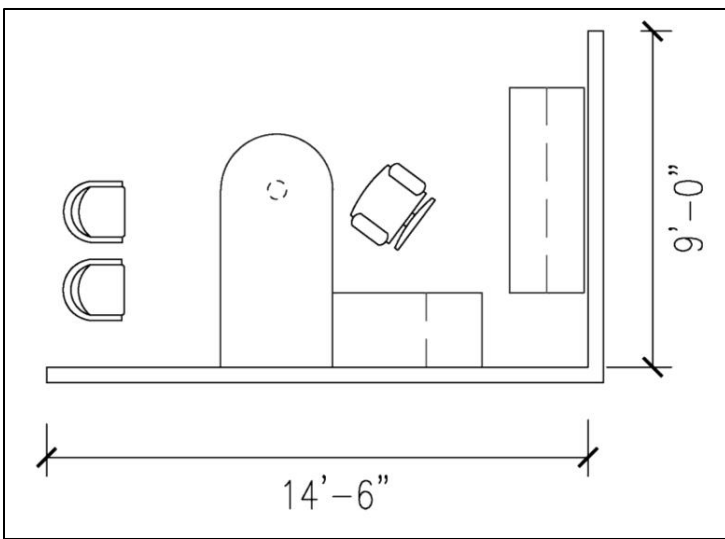

WAVEWORKS® - Laminate
by National
Offices Desks
Faculty (non-historic buildings)

Office C: Model Numbers (left to right in picture)

Option 3 –

U-shape desk 30x72:	WWN3072DUL - $340.00
U-shape desk 30x66:	WWN3066DUL - $278.00
U-shape desk with modesty panel 30x72:	WWN3072DUFL - $473.00
U-shape desk with modesty panel 30x66:	WWN3066DUFL - $401.00
Left P-shape desk 30x72:	WWN3072DPLL - $422.00
Right P-shape desk 30x72:	WWN3072DPRL - $422.00
Left P-shape desk with modesty panel 30x72:	WWN3072DPLFL - $532.00
Right P-shape desk with modesty panel 30x72:	WWN3072DPRFL - $532.00
If using a U or P-shape desk - Support base – NAC2804SF_ - $95.00	
(BS-Platinum Metallic, BN-Satin Nickel Metallic, BA-Anthracite Metallic, B-Cinder)	
no upgrade	
Left single full pedestal desk, arc top 36x72:	WWN3672DLFAL1 - $913.00
Right single full pedestal desk, arc top 36x72:	WWN3672DRFAL1 - $913.00
Left single full pedestal, recessed modesty panel desk, 36x72:	WWN3672DLFL1 - $728.00
Left single full pedestal, recessed modesty panel desk, 30x66:	WWN3066DLFL1 - $697.00
Right single full pedestal, recessed modesty panel desk, 36x72:	WWN3672DRFL1 - $728.00
Right single full pedestal, recessed modesty panel desk, 30x66:	WWN3066DRFL1 - $697.00
Left return, box/box/file 24x42:	WWN2442RLEFL1 - $437.00
Left return, box/box/file 24x48:	WWN2448RLEFL1 - $456.00
Left return, box/box/file 24x60:	WWN2460RLEFL1 - $487.00
Right return, box/box/file 24x42:	WWN2442RREFL1 - $437.00
Right return, box/box/file 24x48:	WWN2448RREFL1 - $456.00
Right return, box/box/file 24x60:	WWN2460RREFL1 - $487.00
Left return, file/file 24x42:	WWN2442RLEFL2 - $437.00
Left return, file/file 24x48:	WWN2448RLEFL2 - $456.00
Left return, file/file 24x60:	WWN2460RLEFL2 - $487.00
Right return, file/file 24x42:	WWN2442RREFL2 - $437.00
Right return, file/file 24x48:	WWN2448RREFL2 - $456.00
Right return, file/file 24x60:	WWN2460RREFL2 - $487.00

****See actual finish and fabric options at the Design Center on Campus.
*All prices are subject to change and do not include delivery and installation.***