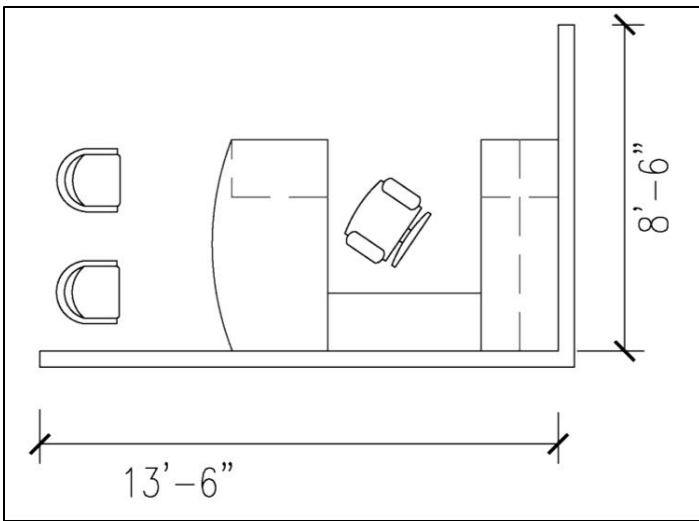

WAVEWORKS® - Wood Veneer
by National
Offices Desks
Faculty (non-historic buildings)

Office B: Model Numbers (left to right in picture)

Option 1 –

Left single full pedestal desk, arc top 36x72:	WWN3672DLFAW1 - $1,367.00
Right single full pedestal desk, arc top 36x72:	WWN3672DRFAW1 - $1,367.00
Left single full pedestal, recessed modesty panel desk, 36x72:	WWN3672DLFW1 - $1,116.00
Left single full pedestal, recessed modesty panel desk, 30x66:	WWN3066DLFW1 - $1,037.00
Right single full pedestal, recessed modesty panel desk, 36x72:	WWN3672DRFW1 - $1,116.00
Right single full pedestal, recessed modesty panel desk, 30x66:	WWN3066DRFW1 - $1,037.00
U-shape desk 30x72:	WWN3072DUW - $648.00
U-shape desk 30x66:	WWN3066DUW - $610.00
U-shape desk with modesty panel 30x72:	WWN3072DUFW - $822.00
U-shape desk with modesty panel 30x66:	WWN3066DUFW - $755.00
Left P-shape desk 30x72:	WWN3072DPLW - $717.00
Right P-shape desk 30x72:	WWN3072DPRW - $717.00
Left P-shape desk with modesty panel 30x72:	WWN3072DPLFW - $890.00
Right P-shape desk with modesty panel 30x72:	WWN3072DPRFW - $890.00
If using a U or P-shape desk - Support base – NAC2804SF_ - $95.00 (BS-Platinum Metallic, BN-Satin Nickel Metallic, BA-Anthracite Metallic) *no upgrade* NAC2812SHB Wood - $174.00 *upgrade*	
Bridge return 24x48:	WWN2448BEFW - $318.00
Bridge return 24x42:	WWN2442BEFW - $299.00
Left single full pedestal credenza 24x72:	WWN2472CLFW2 - $902.00
Left single full pedestal credenza 24x66:	WWN2466CLFW2 - $887.00
Left single full pedestal credenza 24x60:	WWN2460CLFW2 - $870.00
Right single full pedestal credenza 24x72:	WWN2472CRFW2 - $902.00
Right single full pedestal credenza 24x66:	WWN2466CRFW2 - $887.00
Right single full pedestal credenza 24x60:	WWN2460CRFW2 - $870.00
Left lateral file full pedestal credenza 24x72:	WWN2472CLFW6 - $1,081.00
Right lateral file full pedestal credenza 24x72:	WWN2472CRFW6 - $1,081.00
Left box/box/file & file/file full pedestal credenza 24x72:	WWN2472CLFW12 - $1,133.00
Right box/box/file & file/file full pedestal credenza 24x72:	WWN2472CRFW12 - $1,133.00

***See actual finish and fabric options at the Design Center on Campus.
*All prices are subject to change and do not include delivery and installation.**