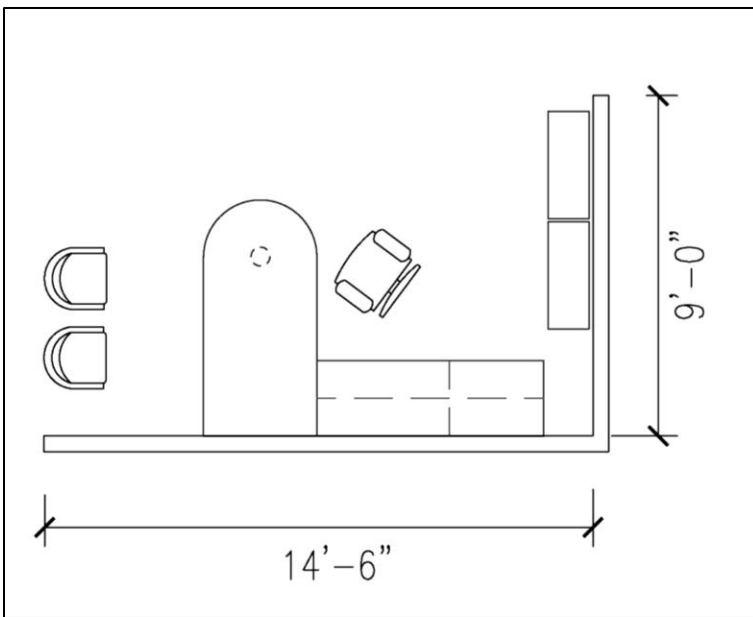

ARROWOOD® - Laminate
by National
Offices Desks
Faculty (non-historic buildings)

Office C: Model Numbers (left to right in picture)

Option 1 –

Left U-shape desk 36x72:	21-3672BLP - $370.77
Right U-shape desk 36x72:	21-3672BRP - $370.77
Left U-shape desk with modesty panel 36x72:	21-3672BLMP - $475.54
Right U-shape desk with modesty panel 36x72:	21-3672BRMP - $475.54
If using a U-shape desk - Support base :	NAC2804SFB_ - $95.43
(S-Platinum Metallic, N-Satin Nickel Metallic, A-Anthracite Metallic	
no additional letter-Cinder) * no upgrade*	
Left single full pedestal desk, arc top 36x72:	21-3672LHA - $678.59
Right single full pedestal desk, arc top 36x72:	21-3672RHA - $678.59
Left single full pedestal desk, 36x72:	21-3672LH - $519.81
Left single full pedestal desk, 30x66:	21-3066LH - $485.70
Right single full pedestal desk, 36x72:	21-3672RH - $519.81
Right single full pedestal desk, 30x66:	21-3066RH - $485.70
Left return multi-file full pedestal 24x72:	21-2472LPRM - $507.63
Right return multi-file full pedestal 24x72:	21-2472RPRM - $507.63
Highback organizer 69"w:	Q21N6936HBHL (Quick ship w/Amber finish) - $378.08
Highback organizer 72"w:	21-15720SC - $378.08
Bookcase 32wx53h:	21-3353BCOF - $247.72
Bookcase 33wx66h:	Q21N3366BCOFLW (Quick ship w/Amber finish) - $285.89
Bookcase 33wx66h:	21-3366BCO - $285.89

**See actual finish and fabric options at the Design Center on Campus.
All prices are subject to change and do not include delivery and installation.