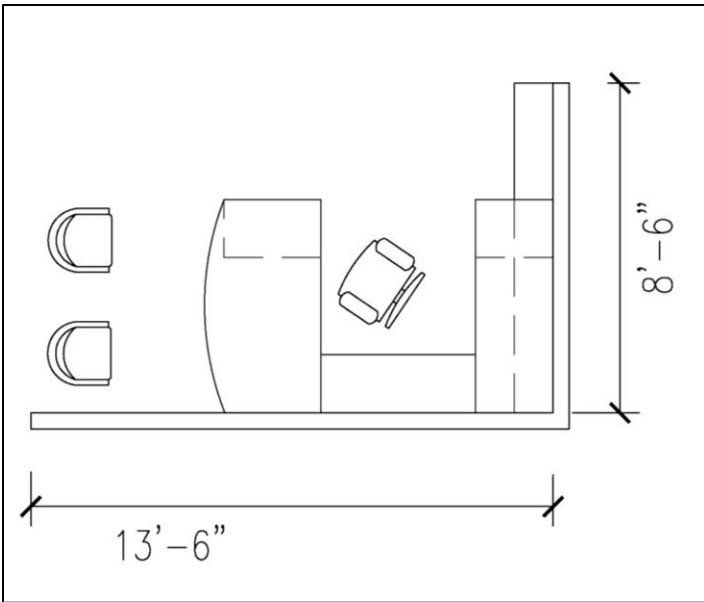

ESCALADE® - Wood Veneer
by National
Offices Desks
Faculty (non-historic buildings)

Office B: Model Numbers (left to right in picture)

Option 1 -

Left single pedestal desk, arc top 36x72:	ECN3673DLFBAW1 - $1,325.10
Right single pedestal desk, arc top 36x72:	ECN3673DRFBAW1 - $1,325.10
Left single pedestal desk 36x72:	QECN3673DLFBW1 (Quick ship w/Amber finish) - $1,142.77
Left single pedestal desk 36x72:	ECN3673DLFBW1 - $1,142.77
Left single pedestal desk 30x66:	ECN3067DLFBW1 - $1,099.72
Right single pedestal desk 36x72:	QECN3673DRFBW1 (Quick ship w/Amber finish) - $1,142.77
Right single pedestal desk 36x72:	ECN3673DRFBW1 - $1,142.77
Right single pedestal desk 30x66:	ECN3067DRFBW1 - $1,099.72
Left U-shape desk 36x72:	ECN3672DULW - $932.41
Left U-shape desk, with modesty panel 36x72:	ECN3672DULFW - $1,046.11
Right U-shape desk 36x72:	ECN3672DURW - $932.41
Right U-shape desk, with modesty panel 36x72:	ECN3672DURFW - $1,046.11
Left P-shape desk 36x72:	ECN3672DPLW - $982.76
Left P-shape desk, with modesty panel 36x72:	ECN3672DPLFW - $1,109.06
Right P-shape desk 36x72:	ECN3672DPRW - $982.76
Right P-shape desk, with modesty panel 36x72:	ECN3672DPRFW - $1,109.06

If using a U or P-shape desk - Support base: NAC2804SFB_
(N-Satin Nickel - $95.43, W-wood - $173.81, no additional letter-Cinder)

* wood is an upgrade*

Keyboard drawer33w:	QECN1733KDFW (Quick ship w/Amber finish) - $146.20
Keyboard drawer33w:	ECN1733KDFW - $146.20
Center drawer 33w:	QECN1733CDW (Quick ship w/Amber finish) - $121.02
Center drawer 33w:	ECN1733CDW - $121.02
Center drawer 27w:	QECN1727CDW (Quick ship w/Amber finish) - $114.93
Center drawer 27w:	ECN1727CDW - $114.93
Center drawer 24w:	ECN1724CDW - $120.08
Keyboard/drawer mounting kit:	NAC0802KMK - $21.52

*See actual finish and fabric options at the Design Center on Campus.
*All prices are subject to change and do not include delivery and installation.