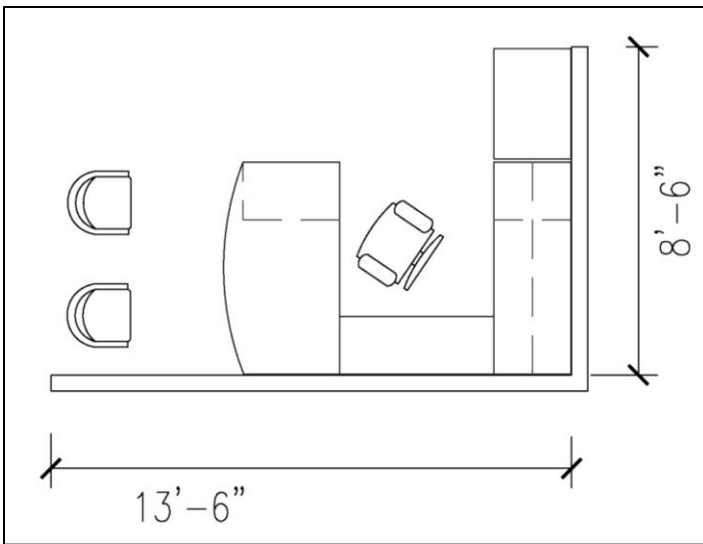

Office B: Model Numbers (left to right in picture)

Option1 -

Left single pedestal desk, low profile 36x72:

M_N_UF3672S - $1,215.00

Left single pedestal desk, low profile 30x66:

M_N_UF3066S - $1,110.00

Left single pedestal desk, low profile 30x60:

M_N_UF3060S - $1,060.00

Right single pedestal desk, low profile 36x72:

M_N_S3672UF - $1,215.00

Right single pedestal desk, low profile 30x66:

M_N_S3066UF - $1,110.00

Right single pedestal desk, low profile 30x60:

M_N_S3060UF - $1,060.00

Rectangular table, 36x72:

M_N_RT3672 - $690.00

Rectangular table, 30x72:

M_N_RT3072 - $650.00

Rectangular table, 30x66:

M_N_RT3066 - $630.00

Rectangular table, 30x60:

M_N_RT3060 - $615.00

Bridge return 24x48:

M_NN-BR2448 - $380.00

Bridge return 24x42:

M_NN-BR2442 - $355.00

Bridge return 24x36:

M_NN-BR2436 - $335.00

Bridge return 18x48:

M_NN-BR1848 - $295.00

Bridge return 18x42:

M_NN-BR1842 - $280.00

Bridge return 18x36:

M_NN-BR1836 - $265.00

Left single pedestal credenza, low profile 24x60:

M_N_UF2460S - $1,055.00

Left single pedestal credenza, low profile 20x60:

M_N_UF2060S - $

Right single pedestal credenza, low profile 24x60:

M_N_S2460UF - $1,055.00

Right single pedestal credenza, low profile 20x60:

M_N_S2060UF - $

Left lateral file credenza, 24x60:

M_N_LF2460S - $1,170.00

Left lateral file credenza, 20x60:

M_N_LF2060S - $1,080.00

Right lateral file credenza, 24x60:

M_N_S2460LF - $1,170.00

Right lateral file credenza, 20x60:

M_N_S2060LF - $1,080.00

Hutch with laminate doors 16x60x44:

M1NN-E604416P - $1,010.00

Hutch with translucent doors 16x60x44:

M1NN-E604416T - $1,510.00

Lateral file unit 24x36:

M_N_2436LF - $890.00

Open lateral file unit 24x36:

M_N_2436B - $685.00

Storage/lateral file unit with laminate doors 24x36x73:

M1N_243673LFP - $1,630.00

Storage/lateral file unit with translucent doors 24x36x73:

M1N_243673LFT - $2,030.00

Storage/lateral file unit with pigeonholes & laminate doors 24x36x73:

M1N_243673LDP - $1,730.00

Storage/lateral file unit with pigeonholes & translucent doors 24x36x73:

M1N_243673LDT - $2,130.00

Open bookcase 12x36x73:

M1NN-B367312 - $725.00

****See actual finish and fabric options at the Design Center on Campus.
*All prices are subject to change and do not include delivery and installation.***