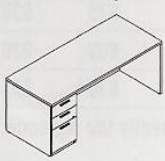

Left single pedestal desks – low profile