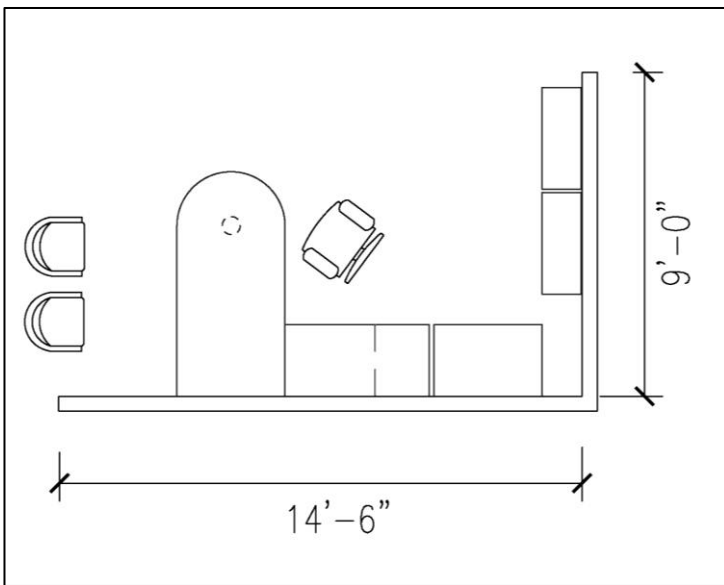

WAVEWORKS® - Laminate
by National
Offices Desks
Faculty (non-historic buildings)

Office C: Model Numbers (left to right in picture)

Option 2 –

U-shape desk 30x72:	WWN3072DUL - $340.00
U-shape desk 30x66:	WWN3066DUL - $278.00
U-shape desk with modesty panel 30x72:	WWN3072DUFL - $473.00
U-shape desk with modesty panel 30x66:	WWN3066DUFL - $401.00
Left P-shape desk 30x72:	WWN3072DPLL - $422.00
Right P-shape desk 30x72:	WWN3072DPRL - $22.00
Left P-shape desk with modesty panel 30x72:	WWN3072DPLFL - $532.00
Right P-shape desk with modesty panel 30x72:	WWN3072DPRFL - $532.00
If using a U or P-shape desk - Support base – NAC2804SF_ - $95.00 (BS-Platinum Metallic, BN-Satin Nickel Metallic, BA-Anthracite Metallic, B-Cinder)	
no upgrade	
Left single full pedestal desk, arc top 36x72:	WWN3672DLFAL1 - $913.00
Right single full pedestal desk, arc top 36x72:	WWN3672DRFAL1 - $913.00
Left single full pedestal, recessed modesty panel desk, 36x72:	WWN3672DLFL1 - $728.00
Left single full pedestal, recessed modesty panel desk, 30x66:	WWN3066DLFL1 - $697.00
Right single full pedestal, recessed modesty panel desk, 36x72:	WWN3672DRFL1 - $728.00
Right single full pedestal, recessed modesty panel desk, 30x66:	WWN3066DRFL1 - $697.00
Left return, box/box/file 24x42:	WWN2442RLEFL1 - $437.00
Right return, box/box/file 24x42:	WWN2442RREFL1 - $437.00
Left return, file/file 24x42:	WWN2442RLEFL2 - $437.00
Right return, file/file 24x42:	WWN2442RREFL2 - $437.00
Two-drawer lateral file 24x36:	WWN2436LFF2L - $525.00
Three-shelf open bookcase 36"wx53"h:	WW3653BCOFL - $256.00
Four-shelf open bookcase 36"wx69"h:	WWN3669BCOFL - $283.00
Five-shelf open bookcase 36"wx80"h:	WWN3680BCOFL - $476.00
Four-shelf open bookcase with lower doors 36"wx69"h:	WWN3669BCOHFL - $397.00
Five-shelf open bookcase with lower doors 36"wx80"h:	WWN3680BCOHFL - $456.00

****See actual finish and fabric options at the Design Center on Campus.
*All prices are subject to change and do not include delivery and installation.***