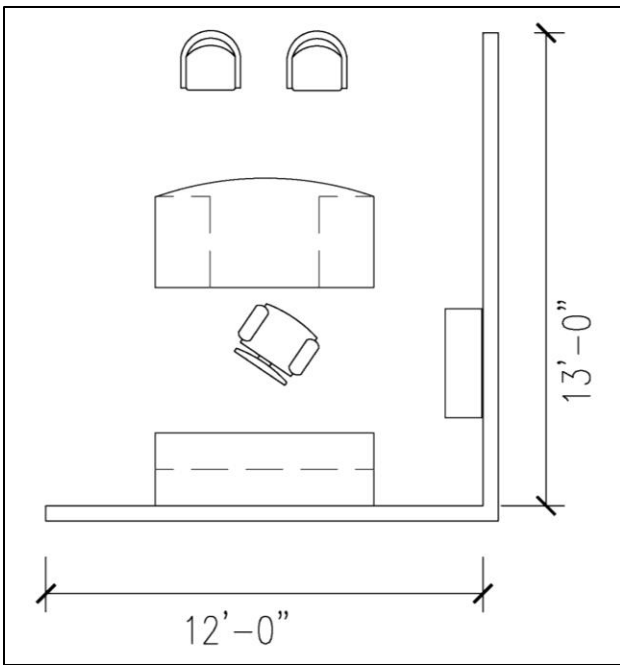

WAVEWORKS® - Laminate
by National
Offices Desks
Faculty (non-historic buildings)

Office A: Model Numbers (left to right in picture)

Option 4 -

Double full pedestal desk, arc top 36x72:

Double full pedestal desk, recessed modesty 36x72:

Double full pedestal desk, recessed modesty 30x66:

Double full pedestal desk, recessed modesty 30x60:

Storage credenza 24x72:

Storage credenza 24x66:

Storage credenza 24x60:

Lateral file credenza 24x72:

Kneespace credenza 24x72:

Kneespace credenza 24x66:

Kneespace credenza 24x60:

Highback organizer, open-back 38"hx72"w:

Highback organizer, open-back 38"hx66"w:

Highback organizer, open-back 38"hx60"w:

Highback organizer, full-back 38"hx72"w:

Highback organizer, full-back 38"hx66"w:

Highback organizer, full-back 38"hx60"w:

Highback organizer, full-back, glass/laminate 38"hx72"w:

Highback organizer, full-back, glass/laminate 38"hx66"w:

Highback organizer, full-back, glass/laminate 38"hx60"w:

Highback organizer, full-back 50"hx72"w:

Highback organizer, full-back 50"hx66"w:

Highback organizer, full-back 50"hx60"w:

Highback organizer, full-back, glass/laminate 50"hx72"w:

Highback organizer, full-back, glass/laminate 50"hx66"w:

Highback organizer, full-back, glass/laminate 50"hx60"w:

Three-shelf open bookcase 36"wx53"h:

Four-shelf open bookcase 36"wx69"h:

Five-shelf open bookcase 36"wx80"h:

Four-shelf open bookcase with lower doors 36"wx69"h:

Five-shelf open bookcase with lower doors 36"wx80"h:

WWN3672DDFAL8 - $1,018.00

WWN3672DDFL8 - $834.00

WWN3066DDFL8 - $800.00

WWN3060DDFL8 - $771.00

WWN2472CSFL - $1,059.00

WWN2466CSFL - $1,018.00

WWN2460CSFL - $999.00

WWN2472CFFL - $925.00

WWN2472CKFL2 - $801.00

WWN2466CKFL2 - $765.00

WWN2460CKFL2 - $751.69

WW7238HBHL - $405.00

WW6638HBHL - $377.00

WW6038HBHL - $350.00

WW7238HBH2L - $405.00

WW6638HBH2L - $377.00

WW6038HBH2L - $350.00

WW7238HBH2GL - $945.00

WW6638HBH2GL - $904.00

WW6038HBH2GL - $863.00

WW7250HBH2L - $508.00

WW6650HBH2L - $467.00

WW6050HBH2L - $424.00

WW7250HBH2GL - $1,125.00

WW6650HBH2GL - $1,085.00

WW6050HBH2GL - $1,524.54

WW3653BCOFL - $256.00

WWN3669BCOFL - $283.00

WWN3680BCOFL - $476.00

WWN3669BCOHFL - $397.00

WWN3680BCOHFL - $456.00

*See actual finish and fabric options at the Design Center on Campus.

*All prices are subject to change and do not include delivery and installation.