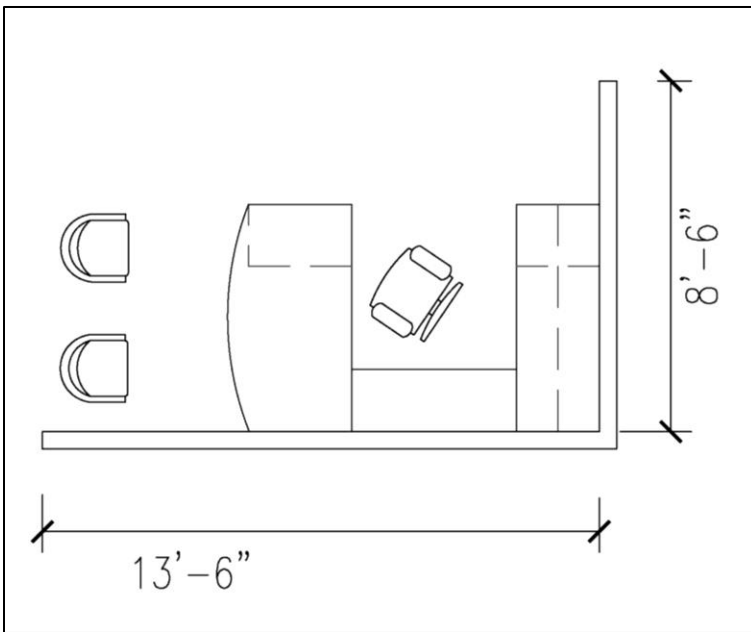

ARROWOOD® - Wood Veneer
by National
Offices Desks
Faculty (non-historic buildings)

Office B: Model Numbers (left to right in picture)

Option 2 -

Left single full pedestal desk, arc top 36x72:	Q31N3672DLFAW1 (Quick ship w/Amber finish) - $1,077.38
Left single full pedestal desk, arc top 36x72:	31N3672DLFAW1 - $1,077.38
Right single full pedestal desk, arc top 36x72:	Q31N3672DRFAW1 (Quick ship w/Amber finish) - $1,077.38
Right single full pedestal desk, arc top 36x72:	31N3672DRFAW1 - $1,077.38
Left single full pedestal desk, 36x72:	Q31N3672DLFW1 (Quick ship w/Amber finish) - $855.25
Left single full pedestal desk, 36x72:	31N3672DLFW1 - $855.25
Left single full pedestal desk, 30x66:	Q31N3066DLFW1 (Quick ship w/Amber finish) - $780.93
Left single full pedestal desk, 30x66:	31N3066DLFW1 - $780.93
Right single full pedestal desk, 36x72:	Q31N3672DRFW1 (Quick ship w/Amber finish) - $855.25
Right single full pedestal desk, 36x72:	31N3672DRFW1 - $855.25
Right single full pedestal desk, 30x66:	Q31N3066DRFW1 (Quick ship w/Amber finish) - $780.93
Right single full pedestal desk, 30x66:	31N3066DRFW1 - $780.93
Left U-shape desk, 36x72:	31N3672DULW - $719.61
Right U-shape desk, 36x72:	31N3672DURW - $719.61
Left U-shape desk with modesty panel, 36x72:	31N3672DULFW - $857.68
Right U-shape desk with modesty panel, 36x72:	31N3672DURFW - $857.68
If using a U-shape desk - Support base : NAC2804SFB_	
(S-Platinum Metallic, N-Satin Nickel Metallic, A-Anthracite Metallic - $95.43,	
W-wood - $173.81, no additional letter-Cinder) * wood is an upgrade*	
Bridge return 24x51:	Q31N2451BEFW (Quick ship w/Amber finish) - $181.53
Bridge return 24x51:	31N2451BEFW - $181.53
Bridge return 24x45:	Q31N2445BEFW (Quick ship w/Amber finish) - $167.31
Bridge return 24x45:	31N2445BEFW - $167.31

*See actual finish and fabric options at the Design Center on Campus.
*All prices are subject to change and do not include delivery and installation.