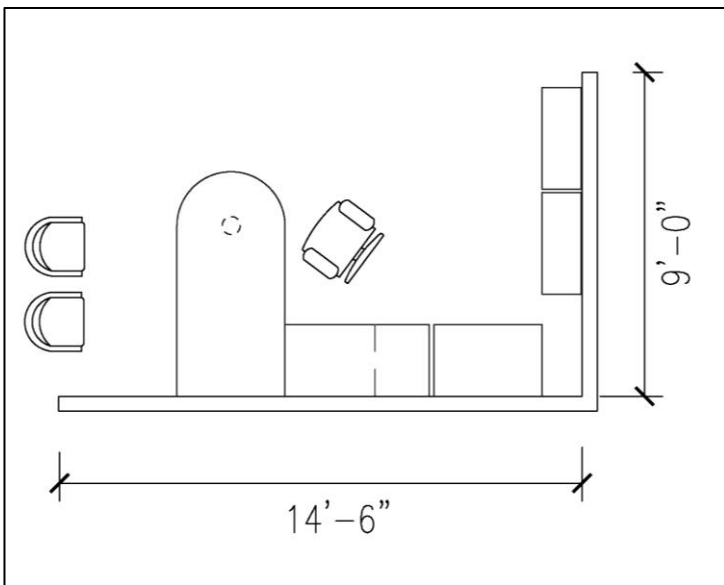

ARWOOD® - Laminate
by National
Offices Desks
Faculty (non-historic buildings)

Office C: Model Numbers (left to right in picture)

Option 2 –

Left U-shape desk 36x72:	21-3672BLP - $370.77
Right U-shape desk 36x72:	21-3672BRP - $370.77
Left U-shape desk with modesty panel 36x72:	21-3672BLMP - $475.54
Right U-shape desk with modesty panel 36x72:	21-3672BRMP - $475.54
If using a U-shape desk - Support base :	NAC2804SFB_ - $95.43
(S-Platinum Metallic, N-Satin Nickel Metallic, A-Anthracite Metallic no additional letter-Cinder) * no upgrade*	
Left single full pedestal desk, arc top 36x72:	21-3672LHA - $678.59
Right single full pedestal desk, arc top 36x72:	21-3672RHA - $678.59
Left single full pedestal desk, 36x72:	21-3672LH - $519.81
Left single full pedestal desk, 30x66:	21-3066LH - $485.70
Right single full pedestal desk, 36x72:	21-3672RH - $519.81
Right single full pedestal desk, 30x66:	21-3066RH - $485.70
Left return full pedestal 24x42:	21-2442LH - $302.14
Right return full pedestal 24x42:	21-2442RH - $302.14
Two-drawer lateral file 24x36:	Q21N2436LFF2L (Quick ship w/Amber finish) - $317.16
Two-drawer lateral file 24x36:	21-2436LF - $317.16
Bookcase 32wx53h:	21-3353BCOF - $247.72
Bookcase 33wx66h:	Q21N3366BCOFLW (Quick ship w/Amber finish) - $285.89
Bookcase 33wx66h:	21-3366BCO - $285.89

**See actual finish and fabric options at the Design Center on Campus.
All prices are subject to change and do not include delivery and installation.