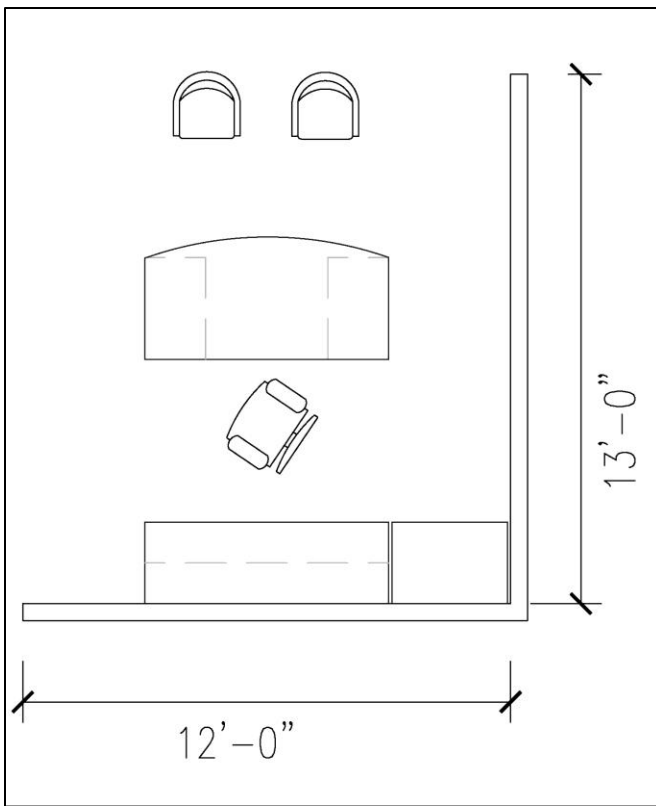

ARROWOOD® - Laminate
by National
Offices Desks
Faculty (non-historic buildings)

Office A: Model Numbers (left to right in picture)

Option 2 –

Double full pedestal desk, arc top 36x72:	21-3672DHA - $766.31
Double full pedestal desk, 36x72:	21-3672DH - $607.93
Double full pedestal desk, 30x60:	21-3060DH - $534.43
Storage credenza 24x72:	21-2472SH - $618.00
Storage credenza 24x66:	21-2466SH - $606.31
Kneespace credenza 24x72:	21-2472XH - $542.96
Kneespace credenza 24x66:	21-2466XH - $528.34
Highback organizer 69" w:	Q21N6936HBHL (Quick ship w/Amber finish) - $378.08
Highback organizer 72" w:	21-15720SC - $378.08
Highback organizer 63" w:	Q21N6336HBHL (Quick ship w/Amber finish) - $363.46
Highback organizer 66" w:	21-15660SC - $363.46
Two-drawer lateral file 24x36:	Q21N2436LFF2L (Quick ship w/Amber finish) - $317.16
Two-drawer lateral file 24x36:	21-2436LF - $317.16
Bookcase 33wx36h:	Q21N3336BCOL (Quick ship w/Amber finish) - $285.89
Bookcase 33wx36h:	21-3336BCO - $285.89
Three-drawer lateral file 24x36x44h:	21-2436LFF3 - $516.97
Bookcase 32wx53h:	21-3353BCOF - $247.72
Bookcase 33wx66h:	Q21N3366BCOFLW (Quick ship w/Amber finish) - $285.89
Bookcase 33wx66h:	21-3366BCO - $285.89

**See actual finish and fabric options at the Design Center on Campus.
All prices are subject to change and do not include delivery and installation.