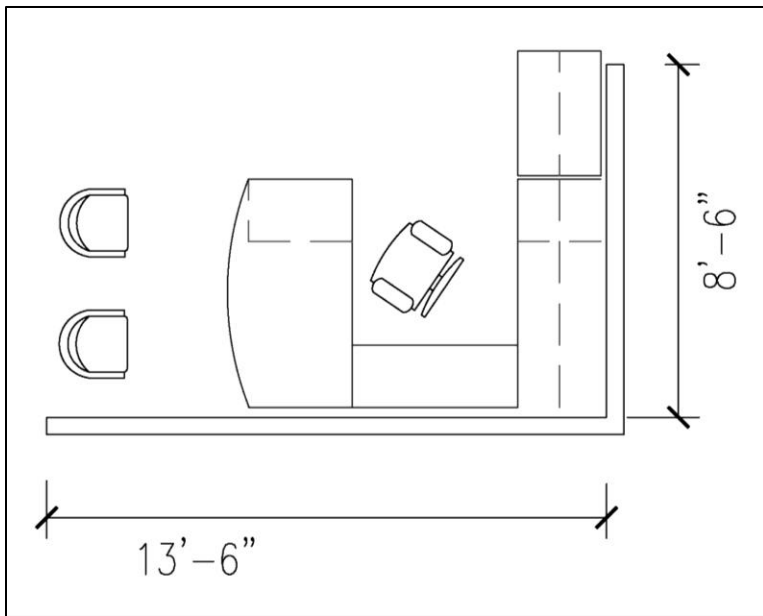

ESCALADE® - Wood Veneer
by National
Offices Desks
Faculty (non-historic buildings)

Office B: Model Numbers (left to right in picture)

Option 2 -

Left single pedestal desk, arc top 36x72:	ECN3673DLFBAW1 - $1,325.10
Right single pedestal desk, arc top 36x72:	ECN3673DRFBAW1 - $1,325.10
Left single pedestal desk 36x72:	QECN3673DLFBW1 (Quick ship w/Amber finish) - $1,142.77
Left single pedestal desk 36x72:	ECN3673DLFBW1 - $1,142.77
Left single pedestal desk 30x66:	ECN3067DLFBW1 - $1,099.72
Right single pedestal desk 36x72:	QECN3673DRFBW1 (Quick ship w/Amber finish) - $1,142.77
Right single pedestal desk 36x72:	ECN3673DRFBW1 - $1,142.77
Right single pedestal desk 30x66:	ECN3067DRFBW1 - $1,099.72
Left U-shape desk 36x72:	ECN3672DULW - $932.41
Left U-shape desk, with modesty panel 36x72:	ECN3672DULFW - $1,046.11
Right U-shape desk 36x72:	ECN3672DURW - $932.41
Right U-shape desk, with modesty panel 36x72:	ECN3672DURFW - $1,046.11
Left P-shape desk 36x72:	ECN3672DPLW - $982.76
Left P-shape desk, with modesty panel 36x72:	ECN3672DPLFW - $1,109.06
Right P-shape desk 36x72:	ECN3672DPRW - $982.76
Right P-shape desk, with modesty panel 36x72:	ECN3672DPRFW - $1,109.06

If using a U or P-shape desk - Support base: NAC2804SFB_
(N-Satin Nickel - $95.43, W-wood - $173.81, no additional letter-Cinder)

* wood is an upgrade*

Keyboard drawer33w:	QECN1733KDFW (Quick ship w/Amber finish) - $146.20
Keyboard drawer33w:	ECN1733KDFW - $146.20
Center drawer 33w:	QECN1733CDW (Quick ship w/Amber finish) - $121.02
Center drawer 33w:	ECN1733CDW - $121.02
Center drawer 27w:	QECN1727CDW (Quick ship w/Amber finish) - $114.93
Center drawer 27w:	ECN1727CDW - $114.93
Center drawer 24w:	ECN1724CDW - $120.08
Keyboard/drawer mounting kit:	NAC0802KMK - $21.52

****See actual finish and fabric options at the Design Center on Campus.
*All prices are subject to change and do not include delivery and installation.***