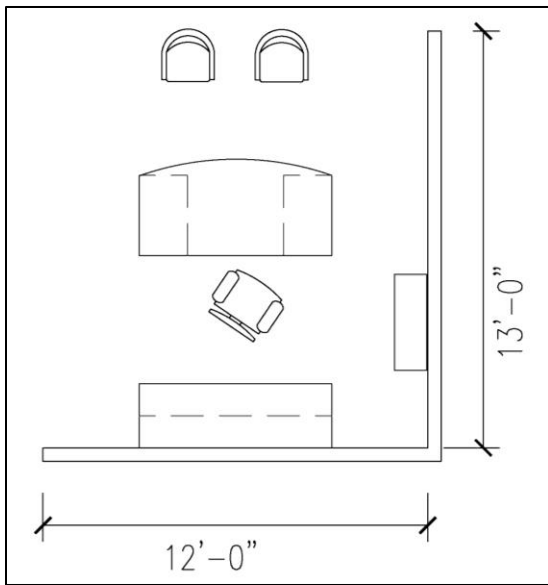

ESCALADE® - Wood Veneer
by National
Offices Desks
Faculty (non-historic buildings)

Office A: Model Numbers (left to right in picture)

Option 2 -

Double pedestal desk, arc top 36x72:	ECN3673DDFBW8 - $1,540.00
Double pedestal desk 36x72:	QECN3673DDFBW8 (Quick ship w/Amber finish) - $1,262.97
Double pedestal desk 36x72:	ECN3673DDFBW8 - $1,262.97
Double pedestal desk 30x66:	ECN3067DDFBW8 - $1,215.86
Table desk, arc top 36x72:	ECN3673DTAW - $1,136.27
Keyboard drawer33w:	QECN1733KDFW (Quick ship w/Amber finish) - $146.20
Keyboard drawer33w:	ECN1733KDFW - $146.20
Center drawer 33w:	QECN1733CDW (Quick ship w/Amber finish) - $121.02
Center drawer 33w:	ECN1733CDW - $121.02
Center drawer 27w:	QECN1727CDW (Quick ship w/Amber finish) - $114.93
Center drawer 27w:	ECN1727CDW - $114.93
Center drawer 24w:	ECN1724CDW - $120.08
Keyboard/drawer mounting kit:	NAC0802KMK - $21.52
Storage credenza 22x72:	QECN2273CSFW2 (Quick ship w/Amber finish) - $1,308.05
Storage credenza 22x72:	ECN2273CSFW2 - $1,308.05
Storage credenza 22x66:	ECN2267CSFW2 - $1,221.55
Lateral file credenza 22x72:	QECN2273CFFW (Quick ship w/Amber finish) - $1,367.74
Lateral file credenza 22x72:	ECN2273CFFW - $1,367.74
Kneespace credenza 22x72:	QECN2273CKFW2 (Quick ship w/Amber finish) - $1,163.07
Kneespace credenza 22x72:	ECN2273CKFW2 - $1,163.07
Kneespace credenza 22x66:	ECN2267CKFW2 - $1,093.63
Highback organizer, wood doors 72wx50h:	QECN7250HBHPW (Quick ship w/Amber finish) - $1,196.78
Highback organizer, wood doors 72wx50h:	ECN7250HBHPW - $1,196.78
Highback organizer, wood doors 66wx50h:	ECN6650HBHPW - $1,151.70
Highback organizer, glass doors 72wx50h:	ECN7250HBHPGW - $1,249.16
Highback organizer, glass doors 66wx50h:	ECN6650HBHPGW - $1,202.87
Small office highback organizer, glass doors 72wx42h:	ECN7242HBHPGW - $1,014.44
Small office highback organizer, glass doors 66wx42h:	ECN6642HBHPGW - $969.77
Bookcase 38wx71h:	QECN3871BCOFW (Quick ship w/Amber finish) - $820.73
Bookcase 38wx71h:	ECN3871BCOFW - $820.73
Bookcase 38wx57h:	ECN3857BCOFW - $740.32

****See actual finish and fabric options at the Design Center on Campus.
*All prices are subject to change and do not include delivery and installation.***