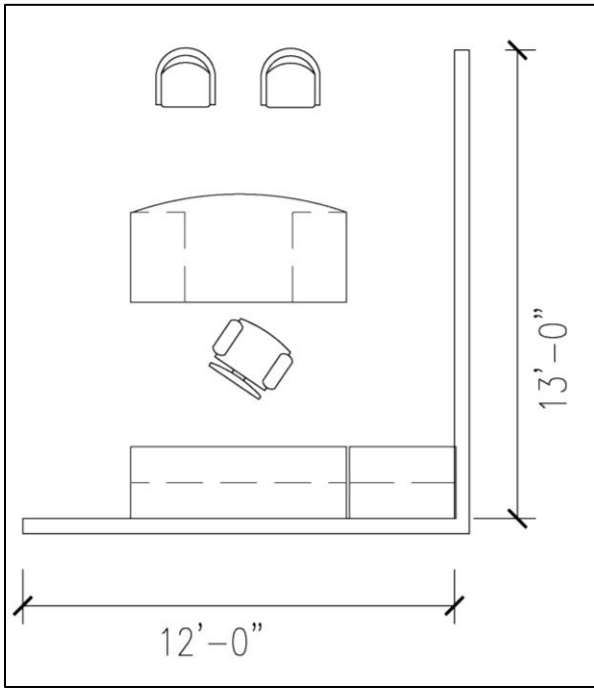

ARROWOOD® - Wood Veneer
by National

Offices Desks
Faculty (non-historic buildings)

Office A: Model Numbers (left to right in picture)

Option 3 –

Double pedestal desk, arc top, full pedestal 36x72:	31N3672DDFAW8 - $1,221.55
Double pedestal desk, full pedestal 36x72:	Q31N3672DDFW8 (Quick ship w/Amber finish) - $1,000.22
Double pedestal desk, full pedestal 36x72:	31N3672DDFW8 - $1,000.22
Double pedestal desk, full pedestal 30x60:	Q31N3060DDFW8 (Quick ship w/Amber finish) - $903.17
Double pedestal desk, full pedestal 30x60:	31N3060DDFW8 - $903.17
Storage credenza, full pedestal 21x72:	Q31N2172CSFW2 (Quick ship w/Amber finish) - $946.21
Storage credenza, full pedestal 21x72:	31N2172CSFW2 - $946.21
Storage credenza, full pedestal 21x66:	31N2166CSFW2 - $856.46
Kneespace credenza, full pedestal 21x72:	Q31N2172CKFW2 (Quick ship w/Amber finish) - $925.50
Kneespace credenza, full pedestal 21x72:	21N2172CKFW2 - $925.50
Kneespace credenza, full pedestal 21x66:	31N2166CKFW2 - $836.57
Highback organizer 69" w:	Q31N7236HBHW (Quick ship w/Amber finish) - $694.43
Highback organizer 69" w:	31N7236HBHW - $694.43
Highback organizer 63" w:	31N6636HBHW - $672.91
Two-drawer lateral file 36wx30h:	Q31N2136LFF2W (Quick ship w/Amber finish) - $499.91
Two-drawer lateral file 36wx30h:	31N2136LFF2W - $499.91
Bookcase, set-on 38" h:	31N3238BCOW - $326.50
Three-drawer lateral file 36wx44h:	31N2136LFF3W - $648.95
Four-drawer lateral file 36wx58h:	31N2136LFF4W - $816.67
Bookcase 32wx66h:	Q31N3266BCOFW (Quick ship w/Amber finish) - $472.29
Bookcase 32wx66h:	31N3266BCOFW - $472.29
Bookcase 32wx53h:	Q31N3253BCOFW (Quick ship w/Amber finish) - $369.55
Bookcase 32wx53h:	31N3253BCOFW - $369.55

**See actual finish and fabric options at the Design Center on Campus.
All prices are subject to change and do not include delivery and installation.