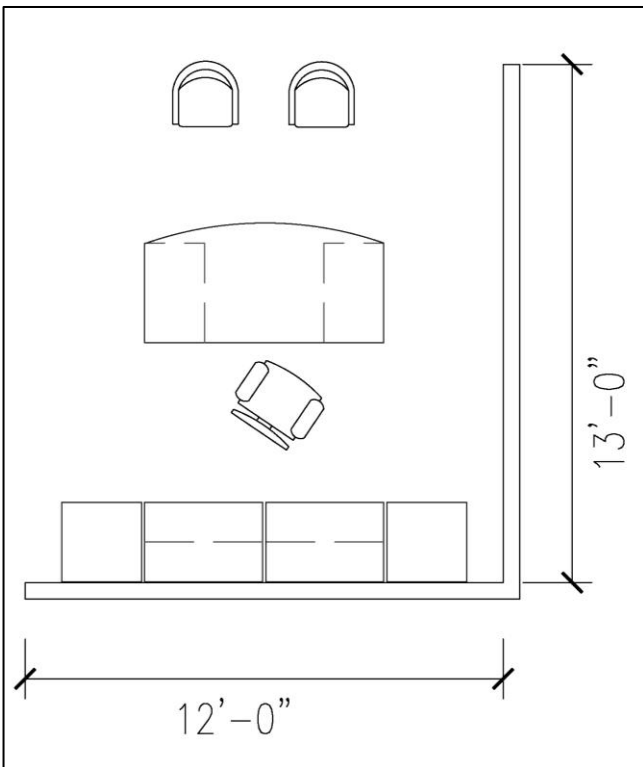

WAVEWORKS® - Wood Veneer
by National
Offices Desks
Faculty (non-historic buildings)

Office A: Model Numbers (left to right in picture)

Option 2 –

Double full pedestal desk, arc top 36x72:	WWN3672DDFAW8 - $1,563.00
Double full pedestal desk, recessed modesty 36x72:	WWN3672DDFW8 - $1,302.00
Double full pedestal desk, recessed modesty 30x66:	WWN3066DDFW8 - $1,250.00
Double full pedestal desk, recessed modesty 30x60:	WWN3060DDFW8 - $1,189.00
Two-drawer lateral file 24x36:	WWN2436LFF2W - $804.00
Bookcase set-on 36wx38h:	WW3638BC0W - $369.00
Bookcase set-on 36wx50h:	WW3650BC0W - $467.00
Bookcase set-on, with doors 36wx38h:	WW3638BCHW - $408.00
Bookcase set-on, with doors 36wx50h:	WW3650BCHW - $508.00
Bookcase set-on, with glass doors 36wx38h:	WW3638BCHGW - $926.00
Bookcase set-on, with glass doors 36wx50h:	WW3650BCHGW - $1,038.00
Left wardrobe/storage cabinet, single door 18"wx80"h:	WWN1880VSWHLW - $921.00
Left wardrobe/storage cabinet, single door 18"wx69"h:	WWN1869VSWHLW - $808.00
Left wardrobe/storage cabinet, single glass door 18"wx80"h:	WWN1880VSWHLGW - $1,200.00
Left wardrobe/storage cabinet, single glass door 18"wx69"h:	WWN1869VSWHLGW - $1,048.00
Right wardrobe/storage cabinet, single door 18"wx80"h:	WWN1880VSWHRW - $921.00
Right wardrobe/storage cabinet, single door 18"wx69"h:	WWN1869VSWHRW - $808.00
Right wardrobe/storage cabinet, single glass door 18"wx80"h:	WWN1880VSWHRGW - $1,200.00
Right wardrobe/storage cabinet, single glass door 18"wx69"h:	WWN1869VSWHRGW - $1,048.00

**See actual finish and fabric options at the Design Center on Campus.
All prices are subject to change and do not include delivery and installation.