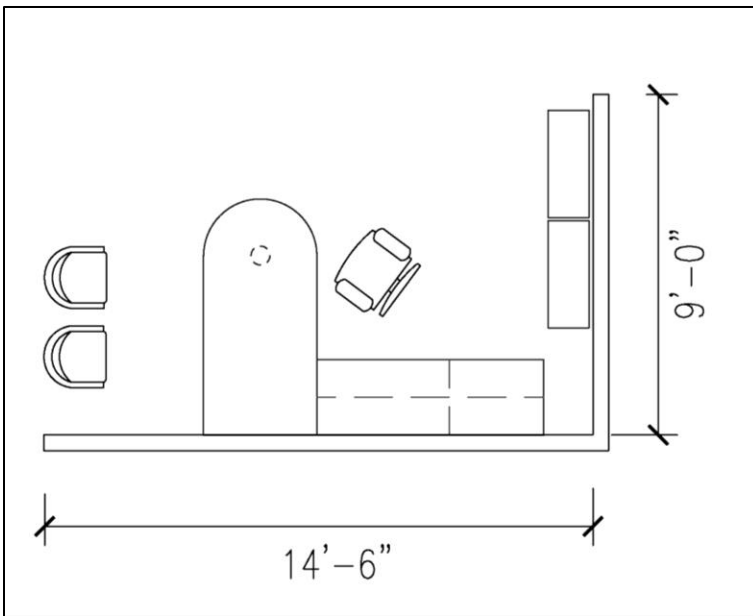

ARROWOOD® - Wood Veneer
by National
Offices Desks
Faculty (non-historic buildings)

Office C: Model Numbers (left to right in picture)

Option 1 –

Left U-shape desk, 36x72:	31N3672DULW - $719.61
Right U-shape desk, 36x72:	31N3672DURW - $719.61
Left U-shape desk with modesty panel, 36x72:	31N3672DULFW - $857.68
Right U-shape desk with modesty panel, 36x72:	31N3672DURFW - $857.68
If using a U-shape desk - Support base :	NAC2804SFB_
(S-Platinum Metallic, N-Satin Nickel Metallic, A-Anthracite Metallic - $95.43, W-wood - $173.81, no additional letter-Cinder) * wood is an upgrade*	
Left single full pedestal desk, arc top 36x72:	Q31N3672DLFAW1 (Quick ship w/Amber finish) - $1,077.38
Left single full pedestal desk, arc top 36x72:	31N3672DLFAW1 - $1,077.38
Right single full pedestal desk, arc top 36x72:	Q31N3672DRFAW1 (Quick ship w/Amber finish) - $1,077.38
Right single full pedestal desk, arc top 36x72:	31N3672DRFAW1 - $1,077.38
Left single full pedestal desk, 36x72:	Q31N3672DLFW1 (Quick ship w/Amber finish) - $855.25
Left single full pedestal desk, 36x72:	31N3672DLFW1 - $855.25
Left single full pedestal desk, 30x66:	Q31N3066DLFW1 (Quick ship w/Amber finish) - $780.93
Left single full pedestal desk, 30x66:	31N3066DLFW1 - $780.93
Right single full pedestal desk, 36x72:	Q31N3672DRFW1 (Quick ship w/Amber finish) - $855.25
Right single full pedestal desk, 36x72:	31N3672DRFW1 - $855.25
Right single full pedestal desk, 30x66:	Q31N3066DRFW1 (Quick ship w/Amber finish) - $780.93
Right single full pedestal desk, 30x66:	31N3066DRFW1 - $780.93
Left return multi-file full pedestal 24x72:	31N2472RLEFW10 - $851.59
Right return multi-file full pedestal 24x72:	31N2472RREFW10 - $851.59
Highback organizer 69" w:	Q31N7236HBHW (Quick ship w/Amber finish) - $694.43
Highback organizer 69" w:	31N7236HBHW - $694.43
Bookcase 32wx66h:	Q31N3266BCOFW (Quick ship w/Amber finish) - $472.29
Bookcase 32wx66h:	31N3266BCOFW - $472.29
Bookcase 32wx53h:	Q31N3253BCOFW (Quick ship w/Amber finish) - $369.55
Bookcase 32wx53h:	31N3253BCOFW - $369.55

***See actual finish and fabric options at the Design Center on Campus.
*All prices are subject to change and do not include delivery and installation.**