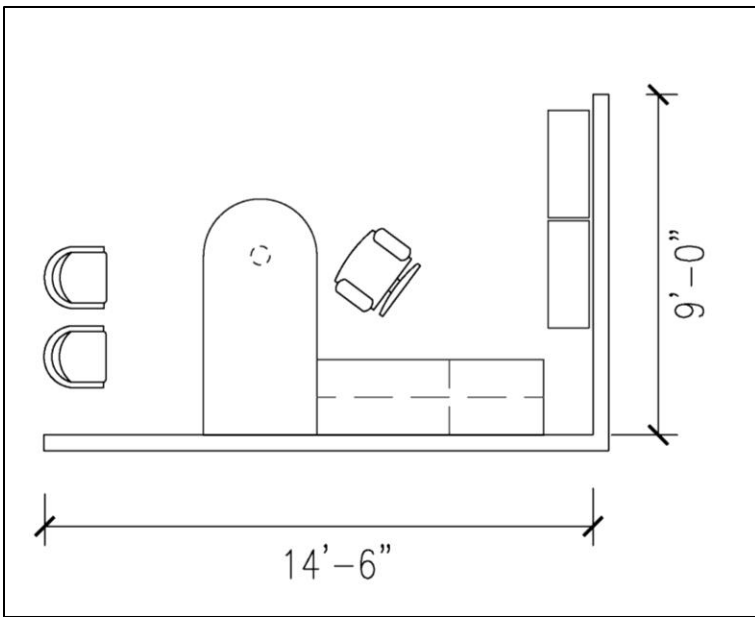

ESCALADE® - Wood Veneer
by National
Offices Desks
Faculty (non-historic buildings)

Office C: Model Numbers (left to right in picture)

Option 1 -

Left single pedestal desk, arc top 36x72:	ECN3673DLFBAW1 - $1,325.10
Right single pedestal desk, arc top 36x72:	ECN3673DRFBAW1 - $1,325.10
Left single pedestal desk 36x72:	QECN3673DLFBW1 (Quick ship w/Amber finish) - $1,142.77
Left single pedestal desk 36x72:	ECN3673DLFBW1 - $1,142.77
Left single pedestal desk 30x66:	ECN3067DLFBW1 - $1,099.72
Right single pedestal desk 36x72:	QECN3673DRFBW1 (Quick ship w/Amber finish) - $1,142.77
Right single pedestal desk 36x72:	ECN3673DRFBW1 - $1,142.77
Right single pedestal desk 30x66:	ECN3067DRFBW1 - $1,099.72
Left U-shape desk 36x72:	ECN3672DULW - $932.41
Left U-shape desk, with modesty panel 36x72:	ECN3672DULFW - $1,046.11
Right U-shape desk 36x72:	ECN3672DURW - $932.41
Right U-shape desk, with modesty panel 36x72:	ECN3672DURFW - $1,046.11
Left P-shape desk 36x72:	ECN3672DPLW - $982.76
Left P-shape desk, with modesty panel 36x72:	ECN3672DPLFW - $1,109.06
Right P-shape desk 36x72:	ECN3672DPRW - $982.76
Right P-shape desk, with modesty panel 36x72:	ECN3672DPRFW - $1,109.06

If using a U or P-shape desk - Support base: NAC2804SFB_
(N-Satin Nickel - $95.43, W-wood - $173.81, no additional letter-Cinder)

* wood is an upgrade*

Keyboard drawer 33w:	QECN1733KDFW (Quick ship w/Amber finish) - $146.20
Keyboard drawer 33w:	ECN1733KDFW - $146.20
Center drawer 33w:	QECN1733CDW (Quick ship w/Amber finish) - $121.02
Center drawer 33w:	ECN1733CDW - $121.02
Center drawer 27w:	QECN1727CDW (Quick ship w/Amber finish) - $114.93
Center drawer 27w:	ECN1727CDW - $114.93
Center drawer 24w:	ECN1724CDW - $120.08
Keyboard/drawer mounting kit:	NAC0802KMK - $21.52

***See actual finish and fabric options at the Design Center on Campus.
*All prices are subject to change and do not include delivery and installation.**