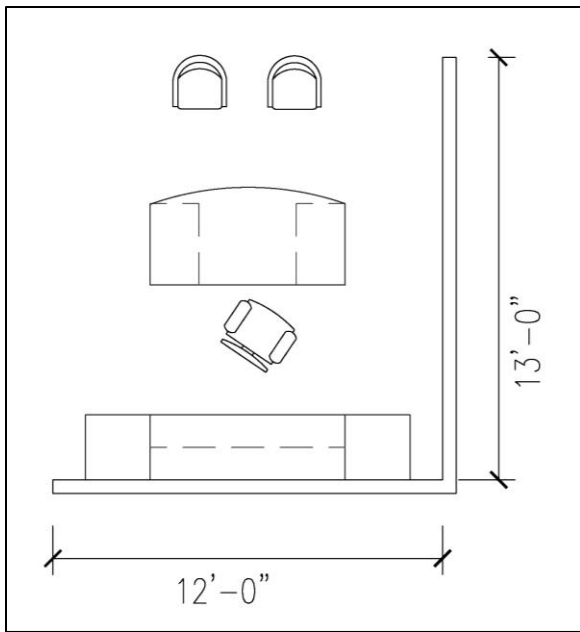

ESCALADE® - Wood Veneer
by National
Offices Desks
Faculty (non-historic buildings)

Office A: Model Numbers (left to right in picture)

Option 1 -

Double pedestal desk, arc top 36x72:	ECN3673DDFBW8 - $1,540.00
Double pedestal desk 36x72:	QECN3673DDFBW8 (Quick ship w/Amber finish) - $1,262.97
Double pedestal desk 36x72:	ECN3673DDFBW8 - $1,262.97
Double pedestal desk 30x66:	ECN3067DDFBW8 - $1,215.86
Table desk, arc top 36x72:	ECN3673DTAW - $1,136.27
Keyboard drawer33w:	QECN1733KDFW (Quick ship w/Amber finish) - $146.20
Keyboard drawer33w:	ECN1733KDFW - $146.20
Center drawer 33w:	QECN1733CDW (Quick ship w/Amber finish) - $121.02
Center drawer 33w:	ECN1733CDW - $121.02
Center drawer 27w:	QECN1727CDW (Quick ship w/Amber finish) - $114.93
Center drawer 27w:	ECN1727CDW - $114.93
Center drawer 24w:	ECN1724CDW - $120.08
Keyboard/drawer mounting kit:	NAC0802KMK - $21.52
Storage credenza, ganging 22x71:	ECN2271CSFW2C - $1,308.05
Storage credenza, ganging 22x65:	ECN2271CSFW2C - $1,221.55
Lateral file, ganging 22x71:	ECN2271CFFWC - $1,367.74
Kneespace credenza, ganging 22x71:	ECN2271CKFW2C - $1,163.07
Kneespace credenza, ganging 22x65:	ECN2265CKFW2C - $1,093.63
Highback organizer, wood doors 72wx50h:	QECN7250HBHPW (Quick ship w/Amber finish) - $1,196.78
Highback organizer, wood doors 72wx50h:	ECN7250HBHPW - $1,196.78
Highback organizer, wood doors 66wx50h:	ECN6650HBHPW - $1,151.70
Highback organizer, glass doors 72wx50h:	ECN7250HBHPGW - $1,249.16
Highback organizer, glass doors 66wx50h:	ECN6650HBHPGW - $1,202.87
Left side bookcase, ganging 20wx71h:	ECN2071BCOLWC - $568.13
Right side bookcase, ganging 20wx71h:	ECN2071BCORWC - $568.13
Left storage/file cabinet, ganging 20wx71h:	ECN2071VHL2WC - $1,028.25
Right storage/file cabinet, ganging 20wx71h:	ECN2071VHR2WC - $1,028.25
Left wardrobe/storage cabinet, ganging 20wx71h:	ECN2071VSWHLWC - $993.73
Right wardrobe/storage cabinet, ganging 20wx71h:	ECN2071VSWHRWC - $993.73

**See actual finish and fabric options at the Design Center on Campus.
All prices are subject to change and do not include delivery and installation.