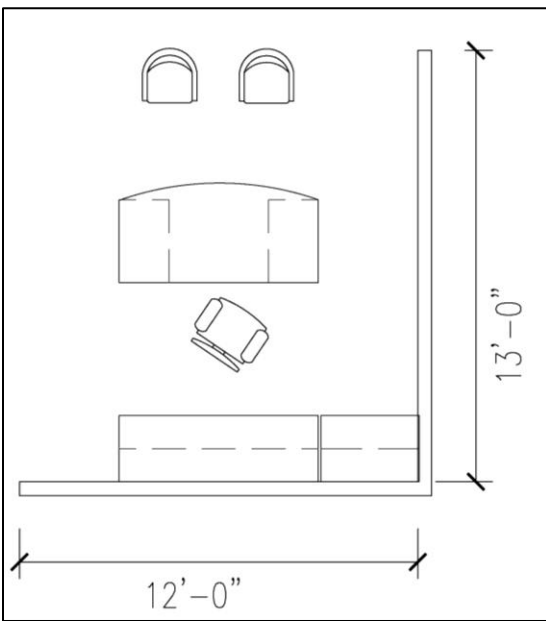

Office A: Model Numbers (left to right in picture)

Option 3 -

Double full pedestal desk, arc top 36x72:	WWN3672DDFAL8 - $1,018.00
Double full pedestal desk, recessed modesty 36x72:	WWN3672DDFL8 - $834.00
Double full pedestal desk, recessed modesty 30x66:	WWN3066DDFL8 - $800.00
Double full pedestal desk, recessed modesty 30x60:	WWN3060DDFL8 - $771.00
Storage credenza 24x72:	WWN2472CSFL - $1,059.00
Storage credenza 24x66:	WWN2466CSFL - $1,018.00
Storage credenza 24x60:	WWN2460CSFL - $999.00
Lateral file credenza 24x72:	WWN2472CFFL - $925.00
Kneespace credenza 24x72:	WWN2472CKFL2 - $801.00
Kneespace credenza 24x66:	WWN2466CKFL2 - $765.00
Kneespace credenza 24x60:	WWN2460CKFL2 - $751.69
Highback organizer, open-back 38"hx72"w:	WW7238HBHL - $405.00
Highback organizer, open-back 38"hx66"w:	WW6638HBHL - $377.00
Highback organizer, open-back 38"hx60"w:	WW6038HBHL - $350.00
Highback organizer, full-back 38"hx72"w:	WW7238HBH2L - $405.00
Highback organizer, full-back 38"hx66"w:	WW6638HBH2L - $377.00
Highback organizer, full-back 38"hx60"w:	WW6038HBH2L - $350.00
Highback organizer, full-back, glass/laminate 38"hx72"w:	WW7238HBH2GL - $945.00
Highback organizer, full-back, glass/laminate 38"hx66"w:	WW6638HBH2GL - $904.00
Highback organizer, full-back, glass/laminate 38"hx60"w:	WW6038HBH2GL - $863.00
Highback organizer, full-back 50"hx72"w:	WW7250HBH2L - $508.00
Highback organizer, full-back 50"hx66"w:	WW6650HBH2L - $467.00
Highback organizer, full-back 50"hx60"w:	WW6050HBH2L - $424.00
Highback organizer, full-back, glass/laminate 50"hx72"w:	WW7250HBH2GL - $1,125.00
Highback organizer, full-back, glass/laminate 50"hx66"w:	WW6650HBH2GL - $1,085.00
Highback organizer, full-back, glass/laminate 50"hx60"w:	WW6050HBH2GL - $1,524.54
Two-drawer lateral file 24x36:	WWN2436LFF2L - $525.00
Bookcase set-on 36wx38h:	WW3638BCOL - $175.00
Bookcase set-on 36wx50h:	WW3650BCOL - $265.00
Bookcase set-on, with doors 36wx38h:	WW3638BCHL - $190.00
Bookcase set-on, with doors 36wx50h:	WW3650BCHL - $279.00
Bookcase set-on, with glass doors 36wx38h:	WW3638BCHGL - $725.00
Bookcase set-on, with glass doors 36wx50h:	WW3650BCHGL - $800.00

*See actual finish and fabric options at the Design Center on Campus.

*All prices are subject to change and do not include delivery and installation.