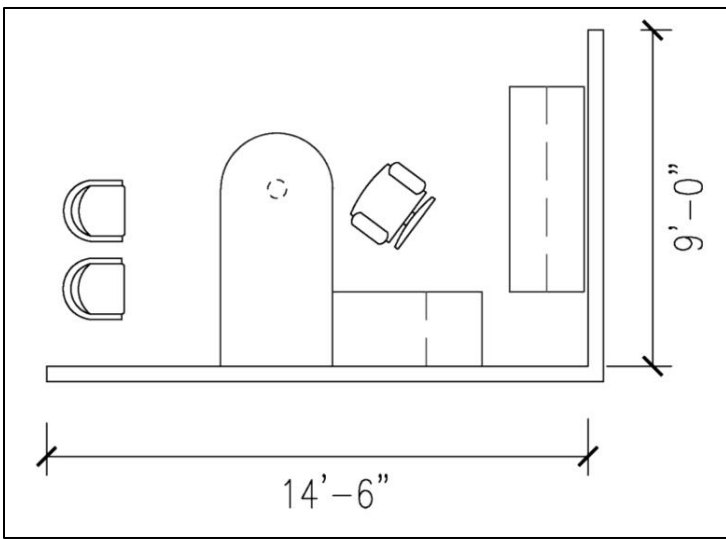

ESCALADE® - Wood Veneer
by National
Offices Desks
Faculty (non-historic buildings)

Office C: Model Numbers (left to right in picture)

Option 3-

Left single pedestal desk, arc top 36x72:	ECN3673DLFBAW1 - $1,325.10
Right single pedestal desk, arc top 36x72:	ECN3673DRFBAW1 - $1,325.10
Left single pedestal desk 36x72:	QECN3673DLFBW1 (Quick ship w/Amber finish) - $1,142.77
Left single pedestal desk 36x72:	ECN3673DLFBW1 - $1,142.77
Left single pedestal desk 30x66:	ECN3067DLFBW1 - $1,099.72
Right single pedestal desk 36x72:	QECN3673DRFBW1 (Quick ship w/Amber finish) - $1,142.77
Right single pedestal desk 36x72:	ECN3673DRFBW1 - $1,142.77
Right single pedestal desk 30x66:	ECN3067DRFBW1 - $1,099.72
Left U-shape desk 36x72:	ECN3672DULW - $932.41
Left U-shape desk, with modesty panel 36x72:	ECN3672DULFW - $1,046.11
Right U-shape desk 36x72:	ECN3672DURW - $932.41
Right U-shape desk, with modesty panel 36x72:	ECN3672DURFW - $1,046.11
Left P-shape desk 36x72:	ECN3672DPLW - $982.76
Left P-shape desk, with modesty panel 36x72:	ECN3672DPLFW - $1,109.06
Right P-shape desk 36x72:	ECN3672DPRW - $982.76
Right P-shape desk, with modesty panel 36x72:	ECN3672DPRFW - $1,109.06

If using a U or P-shape desk - Support base: NAC2804SFB_
(N-Satin Nickel - $95.43, W-wood - $173.81, no additional letter-Cinder)

* wood is an upgrade*

Keyboard drawer33w:	QECN1733KDFW (Quick ship w/Amber finish) - $146.20
Keyboard drawer33w:	ECN1733KDFW - $146.20
Center drawer 33w:	QECN1733CDW (Quick ship w/Amber finish) - $121.02
Center drawer 33w:	ECN1733CDW - $121.02
Center drawer 27w:	QECN1727CDW (Quick ship w/Amber finish) - $114.93
Center drawer 27w:	ECN1727CDW - $114.93
Center drawer 24w:	ECN1724CDW - $120.08
Keyboard/drawer mounting kit:	NAC0802KMK - $21.52

****See actual finish and fabric options at the Design Center on Campus.
*All prices are subject to change and do not include delivery and installation.***