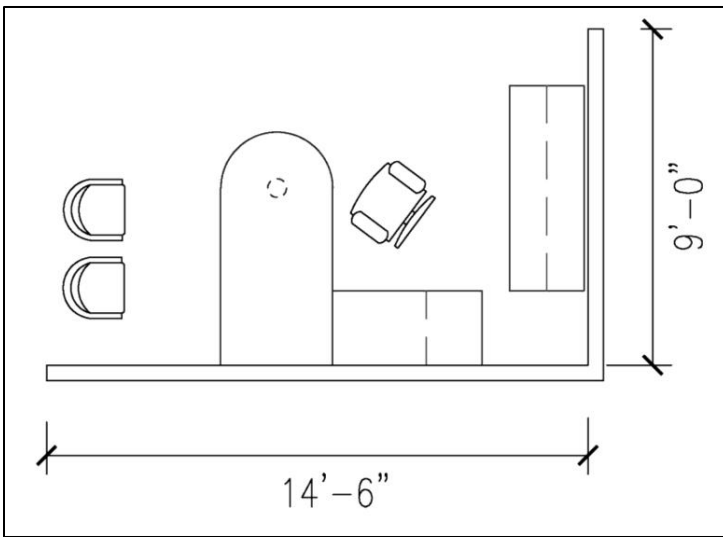

WAVEWORKS® - Wood Veneer
by National
Offices Desks
Faculty (non-historic buildings)

Office C: Model Numbers (left to right in picture)

Option 3 –

U-shape desk 30x72:	WWN3072DUW - $648.00
U-shape desk 30x66:	WWN3066DUW - $610.00
U-shape desk with modesty panel 30x72:	WWN3072DUFW - $822.00
U-shape desk with modesty panel 30x66:	WWN3066DUFW - $755.00
Left P-shape desk 30x72:	WWN3072DPLW - $717.00
Right P-shape desk 30x72:	WWN3072DPRW - $717.00
Left P-shape desk with modesty panel 30x72:	WWN3072DPLFW - $890.00
Right P-shape desk with modesty panel 30x72:	WWN3072DPRFW - $890.00
If using a U or P-shape desk - Support base – NAC2804SF_ - $95.00	
(BS-Platinum Metallic, BN-Satin Nickel Metallic, BA-Anthracite Metallic) *no upgrade*	
NAC2812SHB Wood - $174.00 *upgrade*	
Left single full pedestal desk, arc top 36x72:	WWN3672DLFAW1 - $1,367.00
Right single full pedestal desk, arc top 36x72:	WWN3672DRFAW1 - $1,367.00
Left single full pedestal, recessed modesty panel desk, 36x72:	WWN3672DLFW1 - $1,116.00
Left single full pedestal, recessed modesty panel desk, 30x66:	WWN3066DLFW1 - $1,037.00
Right single full pedestal, recessed modesty panel desk, 36x72:	WWN3672DRFW1 - $1,116.00
Right single full pedestal, recessed modesty panel desk, 30x66:	WWN3066DRFW1 - $1,037.00
Left return, box/box/file 24x42:	WWN2442RLEFW1 - $726.00
Left return, box/box/file 24x48:	WWN2448RLEFW1 - $756.00
Left return, box/box/file 24x60:	WWN2460RLEFW1 - $785.00
Right return, box/box/file 24x42:	WWN2442RREFW1 - $726.00
Right return, box/box/file 24x48:	WWN2448RREFW1 - $756.00
Right return, box/box/file 24x60:	WWN2460RREFW1 - $785.00
Left return, file/file 24x42:	WWN2442RLEFW2 - $726.00
Left return, file/file 24x48:	WWN2448RLEFW2 - $756.00
Left return, file/file 24x60:	WWN2460RLEFW2 - $785.00
Right return, file/file 24x42:	WWN2442RREFW2 - $726.00
Right return, file/file 24x48:	WWN2448RREFW2 - $756.00
Right return, file/file 24x60:	WWN2460RREFW2 - $785.00

***See actual finish and fabric options at the Design Center on Campus.
*All prices are subject to change and do not include delivery and installation.**