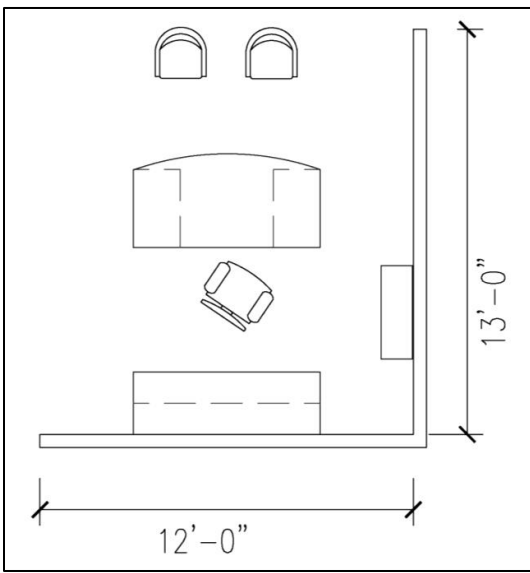

WAVEWORKS® - Wood Veneer
by National
Offices Desks
Faculty (non-historic buildings)

Office A: Model Numbers (left to right in picture)

Option 4 -

Double full pedestal desk, arc top 36x72:	WWN3672DDFAW8 - $1,563.00
Double full pedestal desk, recessed modesty 36x72:	WWN3672DDFW8 - $1,302.00
Double full pedestal desk, recessed modesty 30x66:	WWN3066DDFW8 - $1,250.00
Double full pedestal desk, recessed modesty 30x60:	WWN3060DDFW8 - $1,189.00
Storage credenza 24x72:	WWN2472CSFW - $1,343.00
Storage credenza 24x66:	WWN2466CSFW - $1,261.00
Storage credenza 24x60:	WWN2460CSFW - $1,226.00
Lateral file credenza 24x72:	WWN2472CFFW - $1,430.00
Kneespace credenza 24x72:	WWN2472CKFW2 - $1,194.00
Kneespace credenza 24x66:	WWN2466CKFW2 - $1,099.00
Kneespace credenza 24x60:	WWN2460CKFW2 - $1,064.00
Highback organizer, open-back 38"hx72"w:	WW7238HBHW - $835.00
Highback organizer, open-back 38"hx66"w:	WW6638HBHW - $789.00
Highback organizer, open-back 38"hx60"w:	WW6038HBHW - $745.00
Highback organizer, full-back 38"hx72"w:	WW7238HBH2W - $835.00
Highback organizer, full-back 38"hx66"w:	WW6638HBH2W - $789.00
Highback organizer, full-back 38"hx60"w:	WW6038HBH2W - $745.00
Highback organizer, full-back, glass/wood 38"hx72"w:	WW7238HBH2GW - $1,034.00
Highback organizer, full-back, glass/wood 38"hx66"w:	WW6638HBH2GW - $988.00
Highback organizer, full-back, glass/wood 38"hx60"w:	WW6038HBH2GW - $943.00
Highback organizer, full-back 50"hx72"w:	WW7250HBH2W - $958.00
Highback organizer, full-back 50"hx66"w:	WW6650HBH2W - $914.00
Highback organizer, full-back 50"hx60"w:	WW6050HBH2W - $871.00
Highback organizer, full-back, glass/wood 50"hx72"w:	WW7250HBH2GW - $1,230.00
Highback organizer, full-back, glass/wood 50"hx66"w:	WW6650HBH2GW - $1,187.00
Highback organizer, full-back, glass/wood 50"hx60"w:	WW6050HBH2GW - $1,140.00
Three-shelf open bookcase 36"wx53"h:	WW3653BC0FW - $529.00
Four-shelf open bookcase 36"wx69"h:	WWN3669BC0FW - $576.00
Five-shelf open bookcase 36"wx80"h:	WWN3680BC0FW - $662.00
Four-shelf open bookcase with lower doors 36"wx69"h:	WWN3669BC0HFW - $705.00
Five-shelf open bookcase with lower doors 36"wx80"h:	WWN3680BC0HFW - $811.00

*See actual finish and fabric options at the Design Center on Campus.

*All prices are subject to change and do not include delivery and installation.