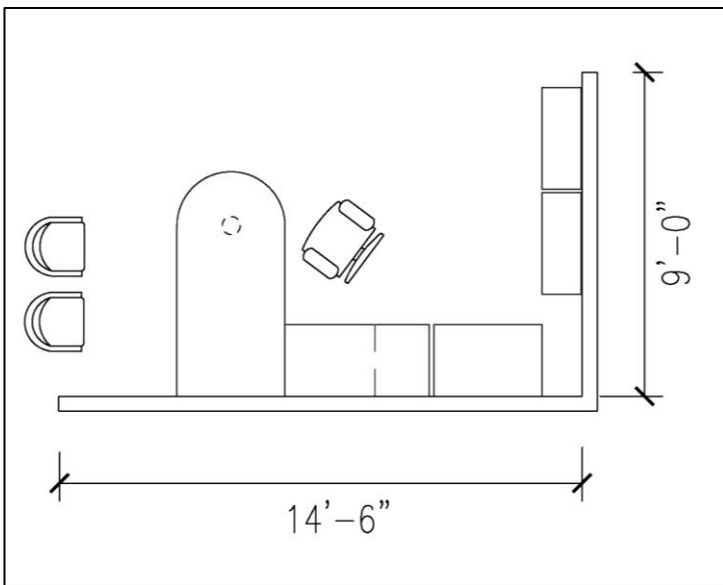

WAVEWORKS® - Wood Veneer by National

Offices Desks
Faculty (non-historic buildings)

Office C: Model Numbers (left to right in picture)

Option 2 –

U-shape desk 30x72:	WWN3072DUW - $648.00
U-shape desk 30x66:	WWN3066DUW - $610.00
U-shape desk with modesty panel 30x72:	WWN3072DUFW - $822.00
U-shape desk with modesty panel 30x66:	WWN3066DUFW - $755.00
Left P-shape desk 30x72:	WWN3072DPLW - $717.00
Right P-shape desk 30x72:	WWN3072DPRW - $717.00
Left P-shape desk with modesty panel 30x72:	WWN3072DPLFW - $890.00
Right P-shape desk with modesty panel 30x72:	WWN3072DPRFW - $890.00
If using a U or P-shape desk - Support base – NAC2804SF_ - $95.00 (BS-Platinum Metallic, BN-Satin Nickel Metallic, BA-Anthracite Metallic) *no upgrade*	
NAC2812SHB Wood - $174.00 *upgrade*	
Left single full pedestal desk, arc top 36x72:	WWN3672DLFAW1 - $1,367.00
Right single full pedestal desk, arc top 36x72:	WWN3672DRFAW1 - $1,367.00
Left single full pedestal, recessed modesty panel desk, 36x72:	WWN3672DLFW1 - $1,116.00
Left single full pedestal, recessed modesty panel desk, 30x66:	WWN3066DLFW1 - $1,037.00
Right single full pedestal, recessed modesty panel desk, 36x72:	WWN3672DRFW1 - $1,116.00
Right single full pedestal, recessed modesty panel desk, 30x66:	WWN3066DRFW1 - $1,037.00
Left return, box/box/file 24x42:	WWN2442RLEFW1 - $726.00
Right return, box/box/file 24x42:	WWN2442RREFW1 - $726.00
Left return, file/file 24x42:	WWN2442RLEFW2 - $726.00
Right return, file/file 24x42:	WWN2442RREFW2 - $726.00
Two-drawer lateral file 24x36:	WWN2436LFFWL – 4804.00
Three-shelf open bookcase 36"wx53"h:	WW3653BC0FW - $529.00
Four-shelf open bookcase 36"wx69"h:	WWN3669BC0FW - $576.00
Five-shelf open bookcase 36"wx80"h:	WWN3680BC0FW - $662.00
Four-shelf open bookcase with lower doors 36"wx69"h:	WWN3669BC0HFW - $705.00
Five-shelf open bookcase with lower doors 36"wx80"h:	WWN3680BC0HFW - $811.00

**See actual finish and fabric options at the Design Center on Campus.
All prices are subject to change and do not include delivery and installation.