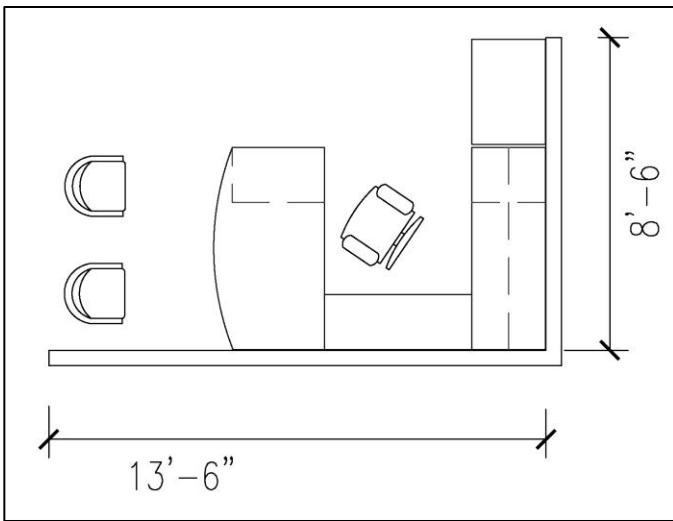

WAVEWORKS® - Laminate
by National
Offices Desks
Faculty (non-historic buildings)

Office B: Model Numbers (left to right in picture)

Option 2 –

Left single full pedestal desk, arc top 36x72:

WWN3672DLFAL1 - $913.00

Right single full pedestal desk, arc top 36x72:

WWN3672DRFAL1 - $913.00

Left single full pedestal, recessed modesty panel desk, 36x72:

WWN3672DLFL1 - $728.00

Left single full pedestal, recessed modesty panel desk, 30x66:

WWN3066DLFL1 - $697.00

Right single full pedestal, recessed modesty panel desk, 36x72:

WWN3672DRFL1 - $728.00

Right single full pedestal, recessed modesty panel desk, 30x66:

WWN3066DRFL1 - $697.00

U-shape desk 30x72:

WWN3072DUL - $340.00

U-shape desk 30x66:

WWN3066DUL - $278.00

U-shape desk with modesty panel 30x72:

WWN3072DUFL - $473.00

U-shape desk with modesty panel 30x66:

WWN3066DUFL - $401.00

Left P-shape desk 30x72:

WWN3072DPLL - $422.00

Right P-shape desk 30x72:

WWN3072DPRL - $22.00

Left P-shape desk with modesty panel 30x72:

WWN3072DPLFL - $532.00

Right P-shape desk with modesty panel 30x72:

WWN3072DPRFL - $532.00

If using a U or P-shape desk - Support base – NAC2804SF_ - $95.00

(BS-Platinum Metallic, BN-Satin Nickel Metallic, BA-Anthracite Metallic, B-Cinder)

no upgrade

Bridge return 24x48:

WWN2448BEFL - $192.00

Bridge return 24x42:

WWN2442BEFL - $173.00

Left single full pedestal credenza 24x72:

WWN2472CLFL2 - $638.00

Left single full pedestal credenza 24x66:

WWN2466CLFL2 - $610.00

Left single full pedestal credenza 24x60:

WWN2460CLFL2 - $599.00

Two-drawer lateral file 24x36:

WWN2436LFF2L - $525.00

Bookcase set-on 36wx38h:

WW3638BCOL - $175.00

Bookcase set-on 36wx50h:

WW3650BCOL - $265.00

Bookcase set-on, with doors 36wx38h:

WW3638BCHL - $190.00

Bookcase set-on, with doors 36wx50h:

WW3650BCHL - $279.00

Bookcase set-on, with glass doors 36wx38h:

WW3638BCHGL - $725.00

Bookcase set-on, with glass doors 36wx50h:

WW3650BCHGL - $800.00

Three-shelf open bookcase 36"wx53"h:

WW3653BCOFL - $256.00

Four-shelf open bookcase 36"wx69"h:

WWN3669BCOFL - $283.00

Five-shelf open bookcase 36"wx80"h:

WWN3680BCOFL - $476.00

Four-shelf open bookcase with lower doors 36"wx69"h:

WWN3669BCOHFL - $397.00

Five-shelf open bookcase with lower doors 36"wx80"h:

WWN3680BCOHFL - $456.00

*See actual finish and fabric options at the Design Center on Campus.
*All prices are subject to change and do not include delivery and installation.