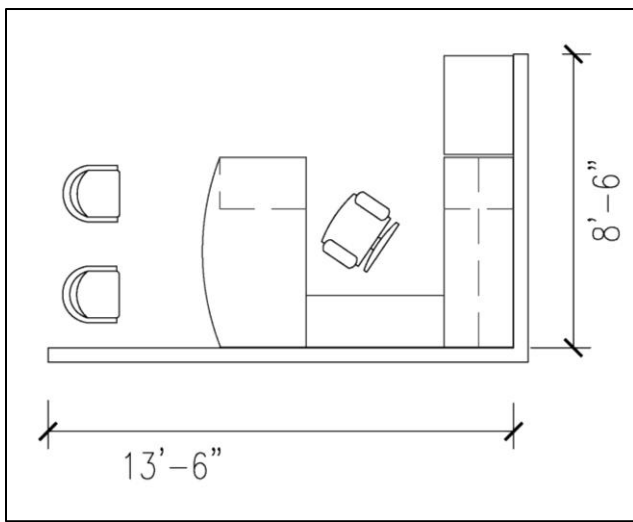

WAVEWORKS® - Wood Veneer
by National
Offices Desks
Faculty (non-historic buildings)

Office B: Model Numbers (left to right in picture)

Option 2 –

Left single full pedestal desk, arc top 36x72:	WWN3672DLFAW1 - $1,367.00
Right single full pedestal desk, arc top 36x72:	WWN3672DRFAW1 - $1,367.00
Left single full pedestal, recessed modesty panel desk, 36x72:	WWN3672DLFW1 - $1,116.00
Left single full pedestal, recessed modesty panel desk, 30x66:	WWN3066DLFW1 - $1,037.00
Right single full pedestal, recessed modesty panel desk, 36x72:	WWN3672DRFW1 - $1,116.00
Right single full pedestal, recessed modesty panel desk, 30x66:	WWN3066DRFW1 - $1,037.00
U-shape desk 30x72:	WWN3072DUW - $648.00
U-shape desk 30x66:	WWN3066DUW - $610.00
U-shape desk with modesty panel 30x72:	WWN3072DUFW - $822.00
U-shape desk with modesty panel 30x66:	WWN3066DUFW - $755.00
Left P-shape desk 30x72:	WWN3072DPLW - $717.00
Right P-shape desk 30x72:	WWN3072DPRW - $717.00
Left P-shape desk with modesty panel 30x72:	WWN3072DPLFW - $890.00
Right P-shape desk with modesty panel 30x72:	WWN3072DPRFW - $890.00
If using a U or P-shape desk - Support base – NAC2804SF_ - $95.00	
(BS-Platinum Metallic, BN-Satin Nickel Metallic, BA-Anthracite Metallic) *no upgrade*	
NAC2812SHB Wood - $174.00 *upgrade*	
Bridge return 24x48:	WWN2448BEFW - $318.00
Bridge return 24x42:	WWN2442BEFW - $299.00
Left single full pedestal credenza 24x66:	WWN2466CLFW2 - $887.00
Left single full pedestal credenza 24x60:	WWN2460CLFW2 - $870.00
Right single full pedestal credenza 24x66:	WWN2466CRFW2 - $887.00
Right single full pedestal credenza 24x60:	WWN2460CRFW2 - $870.00
Two-drawer lateral file 24x36:	WWN2436LFF2W - $804.00
Bookcase set-on 36wx38h:	WW3638BCOW - $369.00
Bookcase set-on 36wx50h:	WW3650BCOW - $467.00
Bookcase set-on, with doors 36wx38h:	WW3638BCHW - $408.00
Bookcase set-on, with doors 36wx50h:	WW3650BCHW - $508.00
Bookcase set-on, with glass doors 36wx38h:	WW3638BCHGW - $926.00
Bookcase set-on, with glass doors 36wx50h:	WW3650BCHGW - $1,038.00
Three-shelf open bookcase 36"wx53"h:	WW3653BCOFW - $529.00
Four-shelf open bookcase 36"wx69"h:	WWN3669BCOFW - $576.00
Five-shelf open bookcase 36"wx80"h:	WWN3680BCOFW - $662.00
Four-shelf open bookcase with lower doors 36"wx69"h:	WWN3669BCOHFW - $705.00
Five-shelf open bookcase with lower doors 36"wx80"h:	WWN3680BCOHFW - $811.00

*See actual finish and fabric options at the Design Center on Campus.

*All prices are subject to change and do not include delivery and installation.