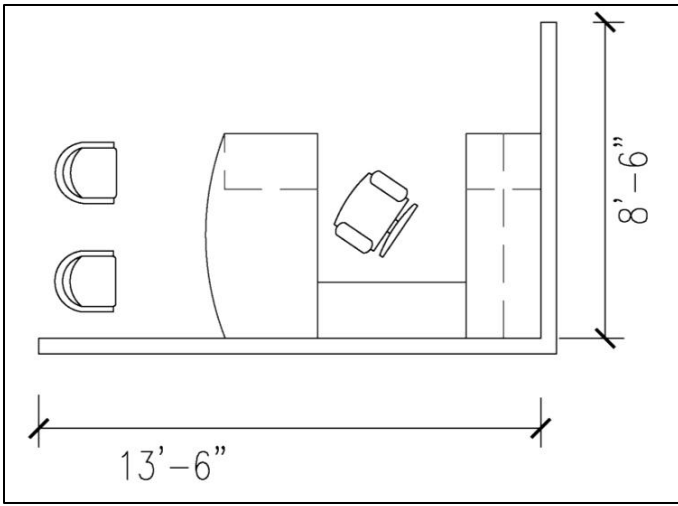

ARROWOOD® - Laminate
by National
Offices Desks
Faculty (non-historic buildings)

Office B: Model Numbers (left to right in picture)

Option 2 –

Left single full pedestal desk, arc top 36x72:	21-3672LHA - $678.59
Right single full pedestal desk, arc top 36x72:	21-3672RHA - $678.59
Left single full pedestal desk, 36x72:	21-3672LH - $519.81
Left single full pedestal desk, 30x66:	21-3066LH - $485.70
Right single full pedestal desk, 36x72:	21-3672RH - $519.81
Right single full pedestal desk, 30x66:	21-3066RH - $485.70
Left U-shape desk 36x72:	21-3672BLP - $370.77
Right U-shape desk 36x72:	21-3672BRP - $370.77
Left U-shape desk with modesty panel 36x72:	21-3672BLMP - $475.54
Right U-shape desk with modesty panel 36x72:	21-3672BRMP - $475.54
If using a U-shape desk - Support base :	NAC2804SFB_ - $95.43
(S-Platinum Metallic, N-Satin Nickel Metallic, A-Anthracite Metallic no additional letter-Cinder) * no upgrade*	

Bridge return 24x48:	Q21N2448BEFL (Quick ship w/Amber finish) - $137.26
Bridge return 24x48:	21-2448UP - $137.26
Bridge return 24x45:	Q21N2445BEFL (Quick ship w/Amber finish) - $130.36
Bridge return 24x45:	21-2442UP - $130.36

Left single full pedestal credenza 24x72:	21-2472LH - $436.96
Left single full pedestal credenza 24x66:	21-2466LH - $421.94
Right single full pedestal credenza 24x72:	21-2472RH - $436.96
Right single full pedestal credenza 24x66:	21-2466RH - $421.94
Left lateral file full pedestal credenza 24x72:	Q21N2472CLFL6 (Quick ship w/Amber finish) - $488.54
Left lateral file full pedestal credenza 24x72:	21-2472LP2 - $488.54
Left lateral file full pedestal credenza 24x66:	21-2466LP2 - $475.14
Right lateral file full pedestal credenza 24x72:	Q21N2472CRFL6 (Quick ship w/Amber finish) - $488.54
Right lateral file full pedestal credenza 24x72:	21-2472RP2 - $488.54
Right lateral file full pedestal credenza 24x66:	21-2466RP2 - $475.14
Left multi file full pedestal credenza 24x72:	21-2472LPCM - $507.63
Right multi file full pedestal credenza 24x72:	21-2472RPCM - $507.63
Highback organizer 69"w:	Q21N6936HBHL (Quick ship w/Amber finish) - $378.08
Highback organizer 72"w:	21-15720SC - $378.08
Highback organizer 63"w:	Q21N6336HBHL (Quick ship w/Amber finish) - $363.46
Highback organizer 66"w:	21-15660SC - $363.46

***See actual finish and fabric options at the Design Center on Campus.
*All prices are subject to change and do not include delivery and installation.**