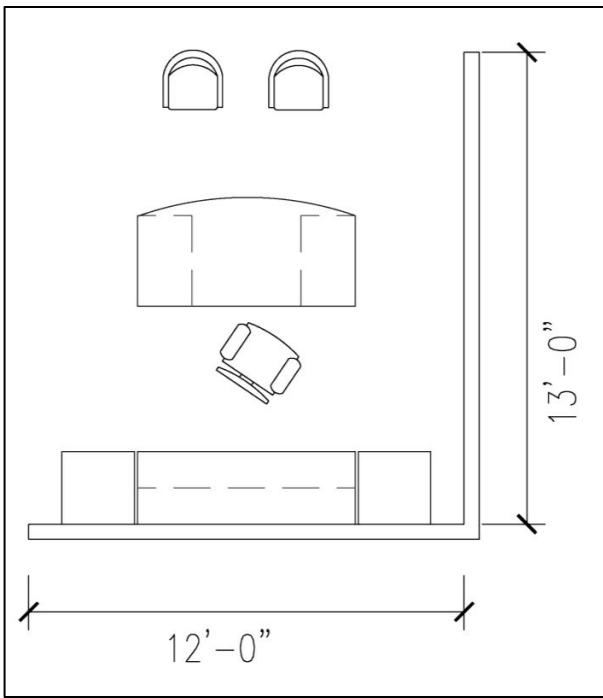

WAVEWORKS® - Laminate
by National
Offices Desks
Faculty (non-historic buildings)

Office A: Model Numbers (left to right in picture)

Option 1 -

Double full pedestal desk, arc top 36x72:	WWN3672DDFAL8 - $1,018.00
Double full pedestal desk, recessed modesty 36x72:	WWN3672DDFL8 - $834.00
Double full pedestal desk, recessed modesty 30x66:	WWN3066DDFL8 - $800.00
Double full pedestal desk, recessed modesty 30x60:	WWN3060DDFL8 - $771.00
Storage credenza 24x72:	WWN2472CSFL - $1,059.00
Storage credenza 24x66:	WWN2466CSFL - $1,018.00
Storage credenza 24x60:	WWN2460CSFL - $999.00
Lateral file credenza 24x72:	WWN2472CFFL - $925.00
Kneespace credenza 24x72:	WWN2472CKFL2 - $801.00
Kneespace credenza 24x66:	WWN2466CKFL2 - $765.00
Kneespace credenza 24x60:	WWN2460CKFL2 - $751.69
Highback organizer, open-back 38"hx72"w:	WW7238HBHL - $405.00
Highback organizer, open-back 38"hx66"w:	WW6638HBHL - $377.00
Highback organizer, open-back 38"hx60"w:	WW6038HBHL - $350.00
Highback organizer, full-back 38"hx72"w:	WW7238HBH2L - $405.00
Highback organizer, full-back 38"hx66"w:	WW6638HBH2L - $377.00
Highback organizer, full-back 38"hx60"w:	WW6038HBH2L - $350.00
Highback organizer, full-back, glass/laminate 38"hx72"w:	WW7238HBH2GL - $945.00
Highback organizer, full-back, glass/laminate 38"hx66"w:	WW6638HBH2GL - $904.00
Highback organizer, full-back, glass/laminate 38"hx60"w:	WW6038HBH2GL - $863.00
Highback organizer, full-back 50"hx72"w:	WW7250HBH2L - $508.00
Highback organizer, full-back 50"hx66"w:	WW6650HBH2L - $467.00
Highback organizer, full-back 50"hx60"w:	WW6050HBH2L - $424.00
Highback organizer, full-back, glass/laminate 50"hx72"w:	WW7250HBH2GL - $1,125.00
Highback organizer, full-back, glass/laminate 50"hx66"w:	WW6650HBH2GL - $1,085.00
Highback organizer, full-back , glass/laminate 50"hx60"w:	WW6050HBH2GL - $1,524.54

*See actual finish and fabric options at the Design Center on Campus.

*All prices are subject to change and do not include delivery and installation.