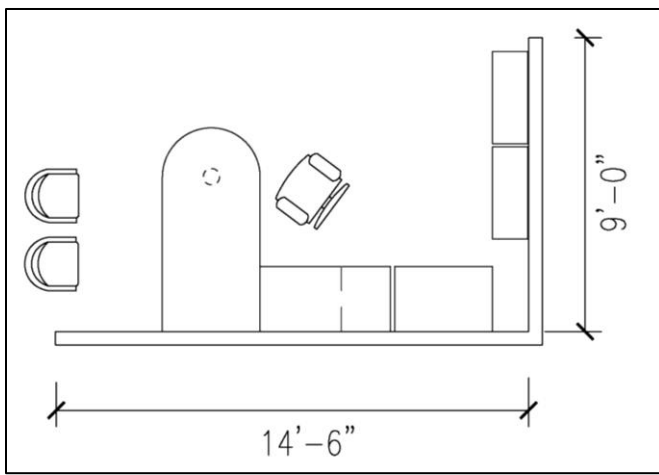

ESCALADE® - Wood Veneer
by National
Offices Desks
Staff (non-historic buildings)

Office C: Model Numbers (left to right in picture)

Option 2-

Left single pedestal desk, arc top 36x72:	ECN3673DLFBAW1 - $1,325.10
Right single pedestal desk, arc top 36x72:	ECN3673DRFBAW1 - $1,325.10
Left single pedestal desk 36x72:	QECN3673DLFBW1 (Quick ship w/Amber finish) - $1,142.77
Left single pedestal desk 36x72:	ECN3673DLFBW1 - $1,142.77
Left single pedestal desk 30x66:	ECN3067DLFBW1 - $1,099.72
Right single pedestal desk 36x72:	QECN3673DRFBW1 (Quick ship w/Amber finish) - $1,142.77
Right single pedestal desk 36x72:	ECN3673DRFBW1 - $1,142.77
Right single pedestal desk 30x66:	ECN3067DRFBW1 - $1,099.72
Left U-shape desk 36x72:	ECN3672DULW - $932.41
Left U-shape desk, with modesty panel 36x72:	ECN3672DULFW - $1,046.11
Right U-shape desk 36x72:	ECN3672DURW - $932.41
Right U-shape desk, with modesty panel 36x72:	ECN3672DURFW - $1,046.11
Left P-shape desk 36x72:	ECN3672DPLW - $982.76
Left P-shape desk, with modesty panel 36x72:	ECN3672DPLFW - $1,109.06
Right P-shape desk 36x72:	ECN3672DPRW - $982.76
Right P-shape desk, with modesty panel 36x72:	ECN3672DPRFW - $1,109.06
If using a U or P-shape desk - Support base: NAC2804SFB_	
(N-Satin Nickel - $95.43, W-wood - $173.81, no additional letter-Cinder) * wood is an upgrade*	
Keyboard drawer33w:	QECN1733KDFW (Quick ship w/Amber finish) - $146.20
Keyboard drawer33w:	ECN1733KDFW - $146.20
Center drawer 33w:	QECN1733CDW (Quick ship w/Amber finish) - $121.02
Center drawer 33w:	ECN1733CDW - $121.02
Center drawer 27w:	QECN1727CDW (Quick ship w/Amber finish) - $114.93
Center drawer 27w:	ECN1727CDW - $114.93
Center drawer 24w:	ECN1724CDW - $120.08
Keyboard/drawer mounting kit:	NAC0802KMK - $21.52
Left return box/box/file pedestal 42wx29h:	ECN2542RLEFW1 - $847.94
Right return box/box/file pedestal 42wx29h:	ECN2542RREFW1 - $847.94
Left return file/file pedestal 42wx29h:	ECN2542RLEFW2 - $847.94
Right return file/file pedestal 42wx29h:	ECN2542RREFW2 - $847.94
Two-drawer lateral file 38wx29h:	QECN2238LFF2W (Quick ship w/Amber finish) - $789.86
Two-drawer lateral file 38wx29h:	ECN2238LFF2W - $789.86
Bookcase/storage 15dx38wx71h:	QECN3871BCOHFW (Quick ship w/Amber finish) - $984.39
Bookcase/storage 15dx38wx71h:	ECN3871BCOHFW - $984.39
Bookcase/storage 15dx38wx57h:	ECN3857BCOHFW - $915.35
Bookcase 15dx38wx71h:	QECN3871BCOFW (Quick ship w/Amber finish) - $820.73
Bookcase 15dx38wx71h:	ECN3871BCOFW - $820.73
Bookcase 15dx38wx57h:	ECN3857BCOFW - $740.32

*See actual finish and fabric options at the Design Center on Campus.

*All prices are subject to change and do not include delivery and installation.