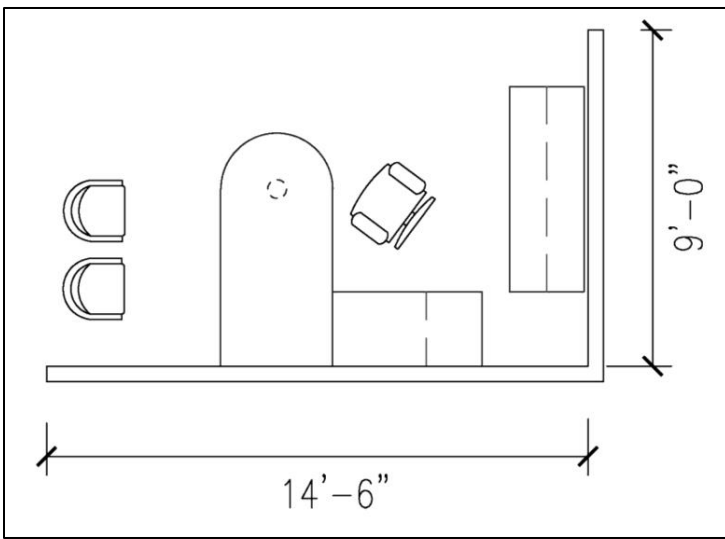

ESCALADE® - Wood Veneer
by National
Offices Desks
Staff (non-historic buildings)

Office C: Model Numbers (left to right in picture)

Option 3-	
Left single pedestal desk, arc top 36x72:	ECN3673DLFBAW1 - $1,325.10
Right single pedestal desk, arc top 36x72:	ECN3673DRFBAW1 - $1,325.10
Left single pedestal desk 36x72:	QECN3673DLFBW1 (Quick ship w/Amber finish) - $1,142.77
Left single pedestal desk 36x72:	ECN3673DLFBW1 - $1,142.77
Left single pedestal desk 30x66:	ECN3067DLFBW1 - $1,099.72
Right single pedestal desk 36x72:	QECN3673DRFBW1 (Quick ship w/Amber finish) - $1,142.77
Right single pedestal desk 36x72:	ECN3673DRFBW1 - $1,142.77
Right single pedestal desk 30x66:	ECN3067DRFBW1 - $1,099.72
Left U-shape desk 36x72:	ECN3672DULW - $932.41
Left U-shape desk, with modesty panel 36x72:	ECN3672DULFW - $1,046.11
Right U-shape desk 36x72:	ECN3672DURW - $932.41
Right U-shape desk, with modesty panel 36x72:	ECN3672DURFW - $1,046.11
Left P-shape desk 36x72:	ECN3672DPLW - $982.76
Left P-shape desk, with modesty panel 36x72:	ECN3672DPLFW - $1,109.06
Right P-shape desk 36x72:	ECN3672DPRW - $982.76
Right P-shape desk, with modesty panel 36x72:	ECN3672DPRFW - $1,109.06
If using a U or P-shape desk - Support base: NAC2804SFB_	
(N-Satin Nickel - $95.43, W-wood - $173.81, no additional letter-Cinder)	
* wood is an upgrade*	
Keyboard drawer33w:	QECN1733KDFW (Quick ship w/Amber finish) - $146.20
Keyboard drawer33w:	ECN1733KDFW - $146.20
Center drawer 33w:	QECN1733CDW (Quick ship w/Amber finish) - $121.02
Center drawer 33w:	ECN1733CDW - $121.02
Center drawer 27w:	QECN1727CDW (Quick ship w/Amber finish) - $114.93
Center drawer 27w:	ECN1727CDW - $114.93
Center drawer 24w:	ECN1724CDW - $120.08
Keyboard/drawer mounting kit:	NAC0802KMK - $21.52

****See actual finish and fabric options at the Design Center on Campus.
*All prices are subject to change and do not include delivery and installation.***