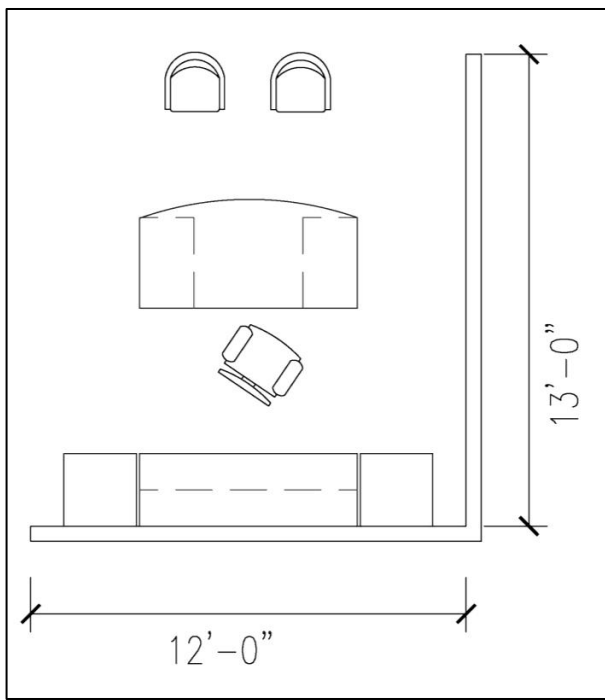

WAVEWORKS® - Laminate
by National
Offices Desks
Staff (non-historic buildings)

Office A: Model Numbers (left to right in picture)

Option 1 -

Double full pedestal desk, arc top 36x72:	WWN3672DDFAL8 - $1,018.00
Double full pedestal desk, recessed modesty 36x72:	WWN3672DDFL8 - $834.00
Double full pedestal desk, recessed modesty 30x66:	WWN3066DDFL8 - $800.00
Double full pedestal desk, recessed modesty 30x60:	WWN3060DDFL8 - $771.00
Storage credenza 24x72:	WWN2472CSFL - $1,059.00
Storage credenza 24x66:	WWN2466CSFL - $1,018.00
Storage credenza 24x60:	WWN2460CSFL - $999.00
Lateral file credenza 24x72:	WWN2472CFFL - $925.00
Kneespace credenza 24x72:	WWN2472CKFL2 - $801.00
Kneespace credenza 24x66:	WWN2466CKFL2 - $765.00
Kneespace credenza 24x60:	WWN2460CKFL2 - $751.69
Highback organizer, open-back 38"hx72"w:	WW7238HBHL - $405.00
Highback organizer, open-back 38"hx66"w:	WW6638HBHL - $377.00
Highback organizer, open-back 38"hx60"w:	WW6038HBHL - $350.00
Highback organizer, full-back 38"hx72"w:	WW7238HBH2L - $405.00
Highback organizer, full-back 38"hx66"w:	WW6638HBH2L - $377.00
Highback organizer, full-back 38"hx60"w:	WW6038HBH2L - $350.00
Highback organizer, full-back, glass/laminate 38"hx72"w:	WW7238HBH2GL - $945.00
Highback organizer, full-back, glass/laminate 38"hx66"w:	WW6638HBH2GL - $904.00
Highback organizer, full-back, glass/laminate 38"hx60"w:	WW6038HBH2GL - $863.00
Highback organizer, full-back 50"hx72"w:	WW7250HBH2L - $508.00
Highback organizer, full-back 50"hx66"w:	WW6650HBH2L - $467.00
Highback organizer, full-back 50"hx60"w:	WW6050HBH2L - $424.00
Highback organizer, full-back, glass/laminate 50"hx72"w:	WW7250HBH2GL - $1,125.00
Highback organizer, full-back, glass/laminate 50"hx66"w:	WW6650HBH2GL - $1,085.00
Highback organizer, full-back, glass/laminate 50"hx60"w:	WW6050HBH2GL - $1,524.54

*See actual finish and fabric options at the Design Center on Campus.

*All prices are subject to change and do not include delivery and installation.