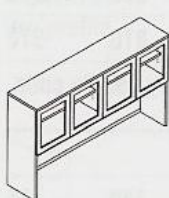

Hutches with translucent doors

72" to 60"