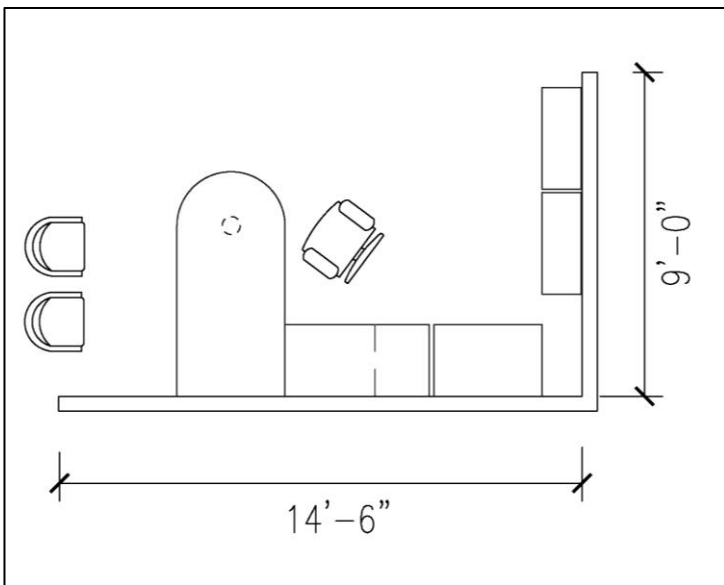

Office C: Model Numbers (left to right in picture)

Option 2 –

Left U-shape desk 36x72:	21-3672BLP - $370.77
Right U-shape desk 36x72:	21-3672BRP - $370.77
Left U-shape desk with modesty panel 36x72:	21-3672BLMP - $475.54
Right U-shape desk with modesty panel 36x72:	21-3672BRMP - $475.54
If using a U-shape desk - Support base :	NAC2804SFB_ - $95.43
(S-Platinum Metallic, N-Satin Nickel Metallic, A-Anthracite Metallic no additional letter-Cinder) * no upgrade*	
Left single full pedestal desk, arc top 36x72:	21-3672LHA - $678.59
Right single full pedestal desk, arc top 36x72:	21-3672RHA - $678.59
Left single full pedestal desk, 36x72:	21-3672LH - $519.81
Left single full pedestal desk, 30x66:	21-3066LH - $485.70
Right single full pedestal desk, 36x72:	21-3672RH - $519.81
Right single full pedestal desk, 30x66:	21-3066RH - $485.70
Left return full pedestal 24x42:	21-2442LH - $302.14
Right return full pedestal 24x42:	21-2442RH - $302.14
Two-drawer lateral file 24x36:	Q21N2436LFF2L (Quick ship w/Amber finish) - $317.16
Two-drawer lateral file 24x36:	21-2436LF - $317.16
Bookcase 32wx53h:	21-3353BCOF - $247.72
Bookcase 33wx66h:	Q21N3366BCOFLW (Quick ship w/Amber finish) - $285.89
Bookcase 33wx66h:	21-3366BCO - $285.89