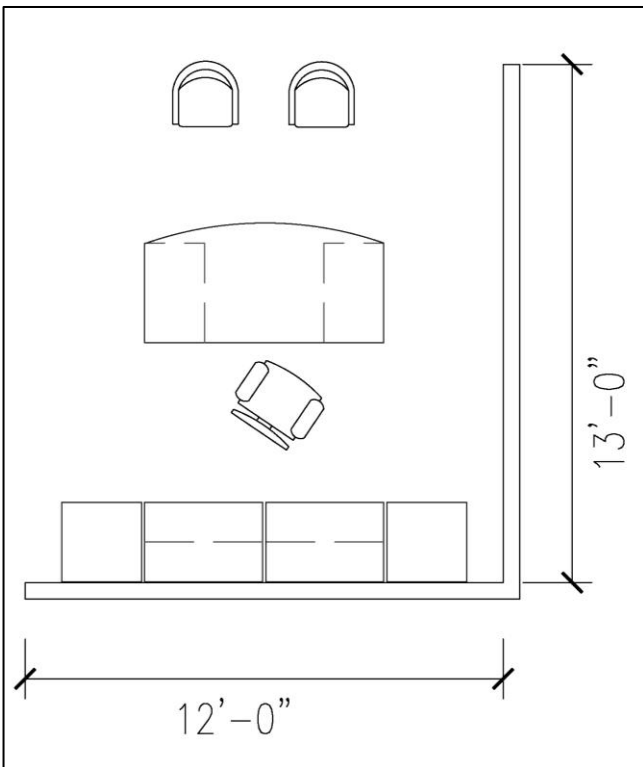

WAVEWORKS® - Wood Veneer
by National
Offices Desks
Staff (non-historic buildings)

Office A: Model Numbers (left to right in picture)

Option 2 –

Double full pedestal desk, arc top 36x72:	WWN3672DDFAW8 - $1,563.00
Double full pedestal desk, recessed modesty 36x72:	WWN3672DDFW8 - $1,302.00
Double full pedestal desk, recessed modesty 30x66:	WWN3066DDFW8 - $1,250.00
Double full pedestal desk, recessed modesty 30x60:	WWN3060DDFW8 - $1,189.00
Two-drawer lateral file 24x36:	WWN2436LFF2W - $804.00
Bookcase set-on 36wx38h:	WW3638BC0W - $369.00
Bookcase set-on 36wx50h:	WW3650BC0W - $467.00
Bookcase set-on, with doors 36wx38h:	WW3638BCHW - $408.00
Bookcase set-on, with doors 36wx50h:	WW3650BCHW - $508.00
Bookcase set-on, with glass doors 36wx38h:	WW3638BCHGW - $926.00
Bookcase set-on, with glass doors 36wx50h:	WW3650BCHGW - $1,038.00
Left wardrobe/storage cabinet, single door 18"wx80"h:	WWN1880VSWHLW - $921.00
Left wardrobe/storage cabinet, single door 18"wx69"h:	WWN1869VSWHLW - $808.00
Left wardrobe/storage cabinet, single glass door 18"wx80"h:	WWN1880VSWHLGW - $1,200.00
Left wardrobe/storage cabinet, single glass door 18"wx69"h:	WWN1869VSWHLGW - $1,048.00
Right wardrobe/storage cabinet, single door 18"wx80"h:	WWN1880VSWHRW - $921.00
Right wardrobe/storage cabinet, single door 18"wx69"h:	WWN1869VSWHRW - $808.00
Right wardrobe/storage cabinet, single glass door 18"wx80"h:	WWN1880VSWHRGW - $1,200.00
Right wardrobe/storage cabinet, single glass door 18"wx69"h:	WWN1869VSWHRGW - $1,048.00

**See actual finish and fabric options at the Design Center on Campus.
All prices are subject to change and do not include delivery and installation.