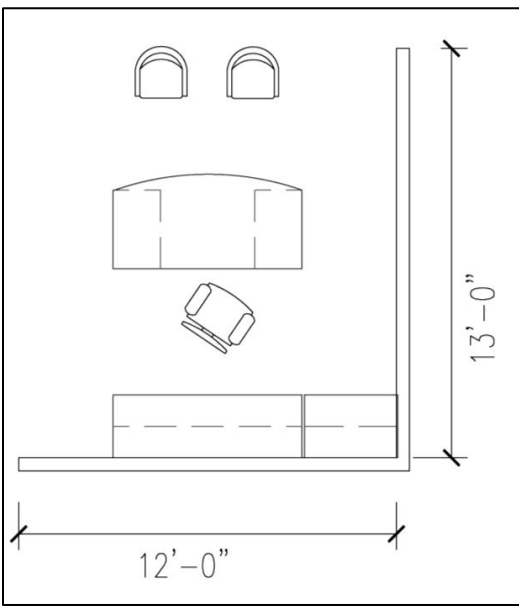

WAVEWORKS® - Wood Veneer
by National
Offices Desks
Staff (non-historic buildings)

Office A: Model Numbers (left to right in picture)

Option 3 -

Double full pedestal desk, arc top 36x72:	WWN3672DDFAW8 - $1,563.00
Double full pedestal desk, recessed modesty 36x72:	WWN3672DDFW8 - $1,302.00
Double full pedestal desk, recessed modesty 30x66:	WWN3066DDFW8 - $1,250.00
Double full pedestal desk, recessed modesty 30x60:	WWN3060DDFW8 - $1,189.00
Storage credenza 24x72:	WWN2472CSFW - $1,343.00
Storage credenza 24x66:	WWN2466CSFW - $1,261.00
Storage credenza 24x60:	WWN2460CSFW - $1,226.00
Lateral file credenza 24x72:	WWN2472CFFW - $1,430.00
Kneespace credenza 24x72:	WWN2472CKFW2 - $1,194.00
Kneespace credenza 24x66:	WWN2466CKFW2 - $1,099.00
Kneespace credenza 24x60:	WWN2460CKFW2 - $1,064.00
Highback organizer, open-back 38"hx72"w:	WW7238HBHW - $835.00
Highback organizer, open-back 38"hx66"w:	WW6638HBHW - $789.00
Highback organizer, open-back 38"hx60"w:	WW6038HBHW - $745.00
Highback organizer, full-back 38"hx72"w:	WW7238HBH2W - $835.00
Highback organizer, full-back 38"hx66"w:	WW6638HBH2W - $789.00
Highback organizer, full-back 38"hx60"w:	WW6038HBH2W - $745.00
Highback organizer, full-back, glass/wood 38"hx72"w:	WW7238HBH2GW - $1,034.00
Highback organizer, full-back, glass/wood 38"hx66"w:	WW6638HBH2GW - $988.00
Highback organizer, full-back, glass/wood 38"hx60"w:	WW6038HBH2GW - $943.00
Highback organizer, full-back 50"hx72"w:	WW7250HBH2W - $958.00
Highback organizer, full-back 50"hx66"w:	WW6650HBH2W - $914.00
Highback organizer, full-back 50"hx60"w:	WW6050HBH2W - $871.00
Highback organizer, full-back, glass/wood 50"hx72"w:	WW7250HBH2GW - $1,230.00
Highback organizer, full-back, glass/wood 50"hx66"w:	WW6650HBH2GW - $1,187.00
Highback organizer, full-back, glass/wood 50"hx60"w:	WW6050HBH2GW - $1,140.00
Two-drawer lateral file 24x36:	WWN2436LFF2W - $804.00
Bookcase set-on 36wx38h:	WW3638BCOW - $369.00
Bookcase set-on 36wx50h:	WW3650BCOW - $467.00
Bookcase set-on, with doors 36wx38h:	WW3638BCHW - $408.00
Bookcase set-on, with doors 36wx50h:	WW3650BCHW - $508.00
Bookcase set-on, with glass doors 36wx38h:	WW3638BCHGW - $926.00
Bookcase set-on, with glass doors 36wx50h:	WW3650BCHGW - $1,038.00

*See actual finish and fabric options at the Design Center on Campus.

*All prices are subject to change and do not include delivery and installation.