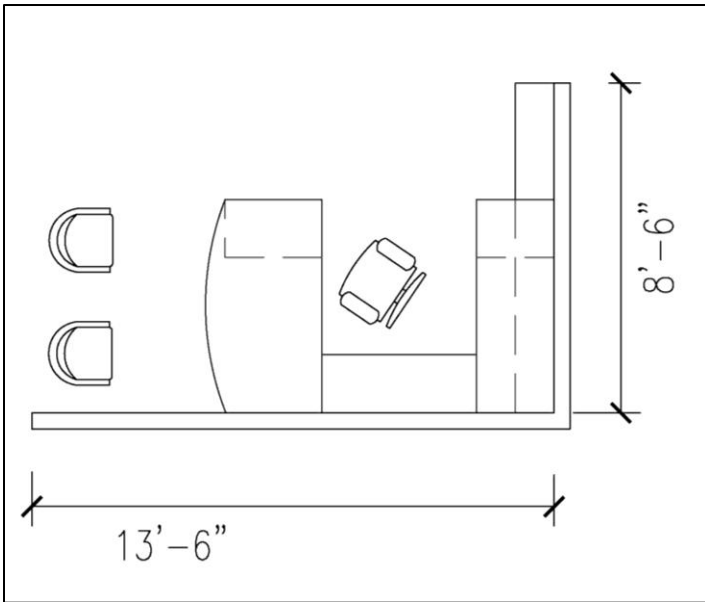

ESCALADE® - Wood Veneer
by National
Offices Desks
Staff (non-historic buildings)

Office B: Model Numbers (left to right in picture)

Option 1 -

Left single pedestal desk, arc top 36x72:	ECN3673DLFBAW1 - $1,325.10
Right single pedestal desk, arc top 36x72:	ECN3673DRFBAW1 - $1,325.10
Left single pedestal desk 36x72:	QECN3673DLFBW1 (Quick ship w/Amber finish) - $1,142.77
Left single pedestal desk 36x72:	ECN3673DLFBW1 - $1,142.77
Left single pedestal desk 30x66:	ECN3067DLFBW1 - $1,099.72
Right single pedestal desk 36x72:	QECN3673DRFBW1 (Quick ship w/Amber finish) - $1,142.77
Right single pedestal desk 36x72:	ECN3673DRFBW1 - $1,142.77
Right single pedestal desk 30x66:	ECN3067DRFBW1 - $1,099.72
Left U-shape desk 36x72:	ECN3672DULW - $932.41
Left U-shape desk, with modesty panel 36x72:	ECN3672DULFW - $1,046.11
Right U-shape desk 36x72:	ECN3672DURW - $932.41
Right U-shape desk, with modesty panel 36x72:	ECN3672DURFW - $1,046.11
Left P-shape desk 36x72:	ECN3672DPLW - $982.76
Left P-shape desk, with modesty panel 36x72:	ECN3672DPLFW - $1,109.06
Right P-shape desk 36x72:	ECN3672DPRW - $982.76
Right P-shape desk, with modesty panel 36x72:	ECN3672DPRFW - $1,109.06

If using a U or P-shape desk - Support base: NAC2804SFB_
(N-Satin Nickel - $95.43, W-wood - $173.81, no additional letter-Cinder)

* wood is an upgrade*

Keyboard drawer33w:	QECN1733KDFW (Quick ship w/Amber finish) - $146.20
Keyboard drawer33w:	ECN1733KDFW - $146.20
Center drawer 33w:	QECN1733CDW (Quick ship w/Amber finish) - $121.02
Center drawer 33w:	ECN1733CDW - $121.02
Center drawer 27w:	QECN1727CDW (Quick ship w/Amber finish) - $114.93
Center drawer 27w:	ECN1727CDW - $114.93
Center drawer 24w:	ECN1724CDW - $120.08
Keyboard/drawer mounting kit:	NAC0802KMK - $21.52

*See actual finish and fabric options at the Design Center on Campus.
*All prices are subject to change and do not include delivery and installation.