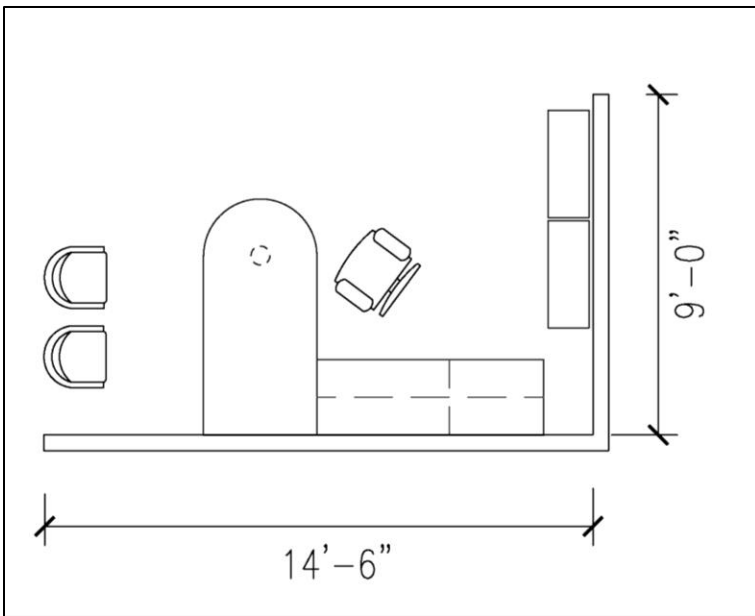

ESCALADE® - Wood Veneer
by National
Offices Desks
Staff (non-historic buildings)

Office C: Model Numbers (left to right in picture)

Option 1 -

Left single pedestal desk, arc top 36x72:	ECN3673DLFBAW1 - $1,325.10
Right single pedestal desk, arc top 36x72:	ECN3673DRFBAW1 - $1,325.10
Left single pedestal desk 36x72:	QECN3673DLFBW1 (Quick ship w/Amber finish) - $1,142.77
Left single pedestal desk 36x72:	ECN3673DLFBW1 - $1,142.77
Left single pedestal desk 30x66:	ECN3067DLFBW1 - $1,099.72
Right single pedestal desk 36x72:	QECN3673DRFBW1 (Quick ship w/Amber finish) - $1,142.77
Right single pedestal desk 36x72:	ECN3673DRFBW1 - $1,142.77
Right single pedestal desk 30x66:	ECN3067DRFBW1 - $1,099.72
Left U-shape desk 36x72:	ECN3672DULW - $932.41
Left U-shape desk, with modesty panel 36x72:	ECN3672DULFW - $1,046.11
Right U-shape desk 36x72:	ECN3672DURW - $932.41
Right U-shape desk, with modesty panel 36x72:	ECN3672DURFW - $1,046.11
Left P-shape desk 36x72:	ECN3672DPLW - $982.76
Left P-shape desk, with modesty panel 36x72:	ECN3672DPLFW - $1,109.06
Right P-shape desk 36x72:	ECN3672DPRW - $982.76
Right P-shape desk, with modesty panel 36x72:	ECN3672DPRFW - $1,109.06

If using a U or P-shape desk - Support base: NAC2804SFB_
(N-Satin Nickel - $95.43, W-wood – $173.81, no additional letter-Cinder)

* wood is an upgrade*

Keyboard drawer33w:	QECN1733KDFW (Quick ship w/Amber finish) - $146.20
Keyboard drawer33w:	ECN1733KDFW - $146.20
Center drawer 33w:	QECN1733CDW (Quick ship w/Amber finish) - $121.02
Center drawer 33w:	ECN1733CDW - $121.02
Center drawer 27w:	QECN1727CDW (Quick ship w/Amber finish) - $114.93
Center drawer 27w:	ECN1727CDW - $114.93
Center drawer 24w:	ECN1724CDW - $120.08
Keyboard/drawer mounting kit:	NAC0802KMK - $21.52

****See actual finish and fabric options at the Design Center on Campus.
*All prices are subject to change and do not include delivery and installation.***