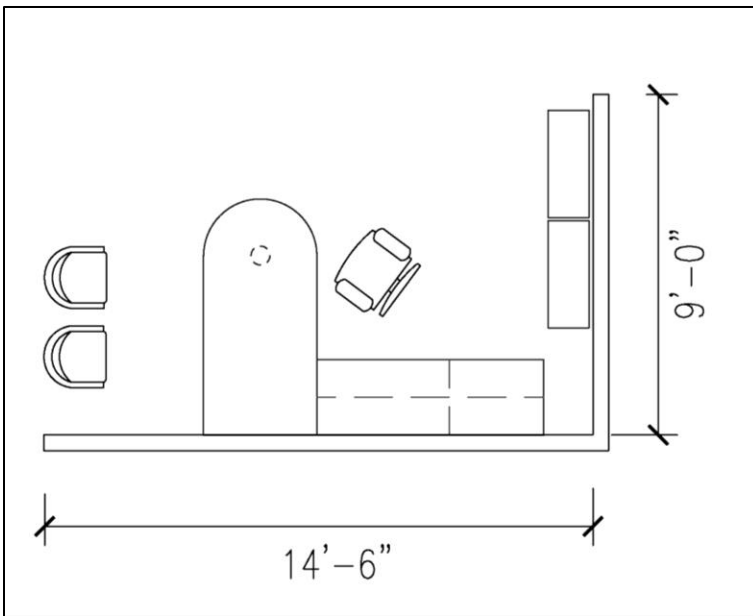

ARROWOOD® - Wood Veneer
by National
Offices Desks
Staff (non-historic buildings)

Office C: Model Numbers (left to right in picture)

Option 1 –

Left U-shape desk, 36x72:	31N3672DULW - $719.61
Right U-shape desk, 36x72:	31N3672DURW - $719.61
Left U-shape desk with modesty panel, 36x72:	31N3672DULFW - $857.68
Right U-shape desk with modesty panel, 36x72:	31N3672DURFW - $857.68
If using a U-shape desk - Support base :	NAC2804SFB_
(S-Platinum Metallic, N-Satin Nickel Metallic, A-Anthracite Metallic - $95.43,	
W-wood - $173.81, no additional letter-Cinder) * wood is an upgrade*	
Left single full pedestal desk, arc top 36x72:	Q31N3672DLFAW1 (Quick ship w/Amber finish) - $1,077.38
Left single full pedestal desk, arc top 36x72:	31N3672DLFAW1 - $1,077.38
Right single full pedestal desk, arc top 36x72:	Q31N3672DRFAW1 (Quick ship w/Amber finish) - $1,077.38
Right single full pedestal desk, arc top 36x72:	31N3672DRFAW1 - $1,077.38
Left single full pedestal desk, 36x72:	Q31N3672DLFW1 (Quick ship w/Amber finish) - $855.25
Left single full pedestal desk, 36x72:	31N3672DLFW1 - $855.25
Left single full pedestal desk, 30x66:	Q31N3066DLFW1 (Quick ship w/Amber finish) - $780.93
Left single full pedestal desk, 30x66:	31N3066DLFW1 - $780.93
Right single full pedestal desk, 36x72:	Q31N3672DRFW1 (Quick ship w/Amber finish) - $855.25
Right single full pedestal desk, 36x72:	31N3672DRFW1 - $855.25
Right single full pedestal desk, 30x66:	Q31N3066DRFW1 (Quick ship w/Amber finish) - $780.93
Right single full pedestal desk, 30x66:	31N3066DRFW1 - $780.93
Left return multi-file full pedestal 24x72:	31N2472RLEFW10 - $851.59
Right return multi-file full pedestal 24x72:	31N2472RREFW10 - $851.59
Highback organizer 69" w:	Q31N7236HBHW (Quick ship w/Amber finish) - $694.43
Highback organizer 69" w:	31N7236HBHW - $694.43
Bookcase 32wx66h:	Q31N3266BCOFW (Quick ship w/Amber finish) - $472.29
Bookcase 32wx66h:	31N3266BCOFW - $472.29
Bookcase 32wx53h:	Q31N3253BCOFW (Quick ship w/Amber finish) - $369.55
Bookcase 32wx53h:	31N3253BCOFW - $369.55

**See actual finish and fabric options at the Design Center on Campus.
All prices are subject to change and do not include delivery and installation.