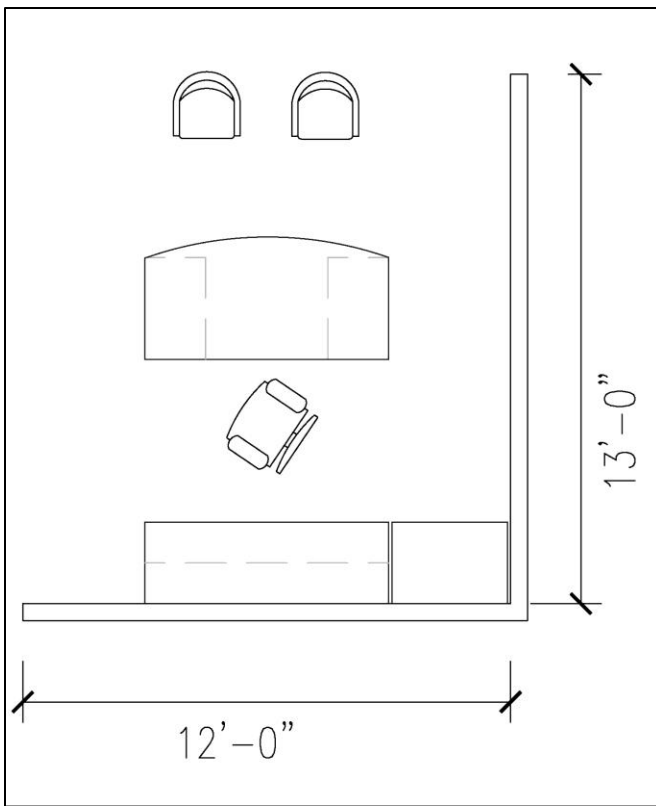

ARROWOOD® - Laminate
by National
Offices Desks
Staff (non-historic buildings)

Office A: Model Numbers (left to right in picture)

Option 2 –

Double full pedestal desk, arc top 36x72:	21-3672DHA - $766.31
Double full pedestal desk, 36x72:	21-3672DH - $607.93
Double full pedestal desk, 30x60:	21-3060DH - $534.43
Storage credenza 24x72:	21-2472SH - $618.00
Storage credenza 24x66:	21-2466SH - $606.31
Kneespace credenza 24x72:	21-2472XH - $542.96
Kneespace credenza 24x66:	21-2466XH - $528.34
Highback organizer 69" w:	Q21N6936HBHL (Quick ship w/Amber finish) - $378.08
Highback organizer 72" w:	21-15720SC - $378.08
Highback organizer 63" w:	Q21N6336HBHL (Quick ship w/Amber finish) - $363.46
Highback organizer 66" w:	21-15660SC - $363.46
Two-drawer lateral file 24x36:	Q21N2436LFF2L (Quick ship w/Amber finish) - $317.16
Two-drawer lateral file 24x36:	21-2436LF - $317.16
Bookcase 33wx36h:	Q21N3336BCOL (Quick ship w/Amber finish) - $285.89
Bookcase 33wx36h:	21-3336BCO - $285.89
Three-drawer lateral file 24x36x44h:	21-2436LFF3 - $516.97
Bookcase 32wx53h:	21-3353BCOF - $247.72
Bookcase 33wx66h:	Q21N3366BCOFLW (Quick ship w/Amber finish) - $285.89
Bookcase 33wx66h:	21-3366BCO - $285.89

**See actual finish and fabric options at the Design Center on Campus.
All prices are subject to change and do not include delivery and installation.