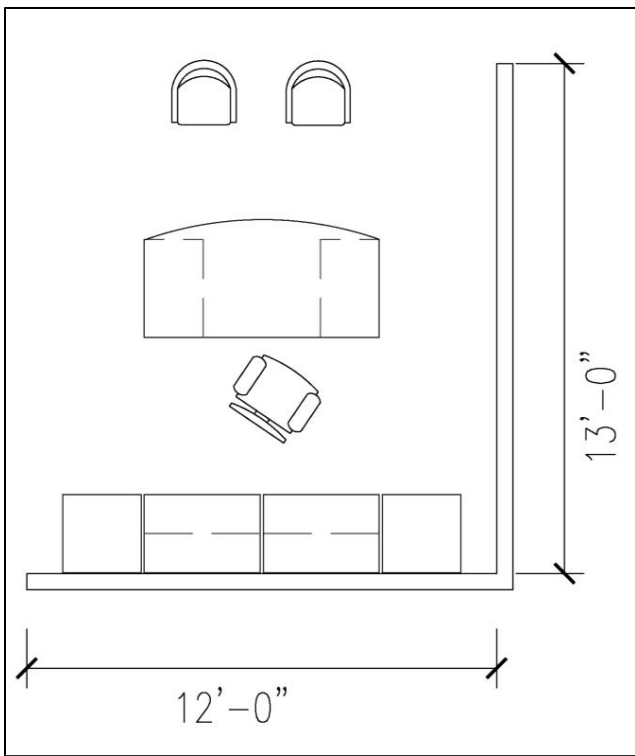

ARROWOOD® - Wood Veneer
by National
Offices Desks
Staff (non-historic buildings)

Office A: Model Numbers (left to right in picture)

Option 2 –

Double pedestal desk, arc top, full pedestal 36x72:	31N3672DDFAW8 - $1,221.55
Double pedestal desk, full pedestal 36x72:	Q31N3672DDFW8 (Quick ship w/Amber finish) - $1,000.22
Double pedestal desk, full pedestal 36x72:	31N3672DDFW8 - $1,000.22
Double pedestal desk, full pedestal 30x60:	Q31N3060DDFW8 (Quick ship w/Amber finish) - $903.17
Double pedestal desk, full pedestal 30x60:	31N3060DDFW8 - $903.17
Two-drawer lateral file 36wx30h:	Q31N2136LFF2W (Quick ship w/Amber finish) - $499.91
Two-drawer lateral file 36wx30h:	31N2136LFF2W - $499.91
Bookcase, set-on 38"h:	31N3238BCOW - $326.50
Left single storage cabinet/wardrobe 21wx66h:	31N1866VSWHLW - $735.45
Right single storage cabinet/wardrobe 21wx66h:	31N1866VSWHRW - $735.45

**See actual finish and fabric options at the Design Center on Campus.
All prices are subject to change and do not include delivery and installation.