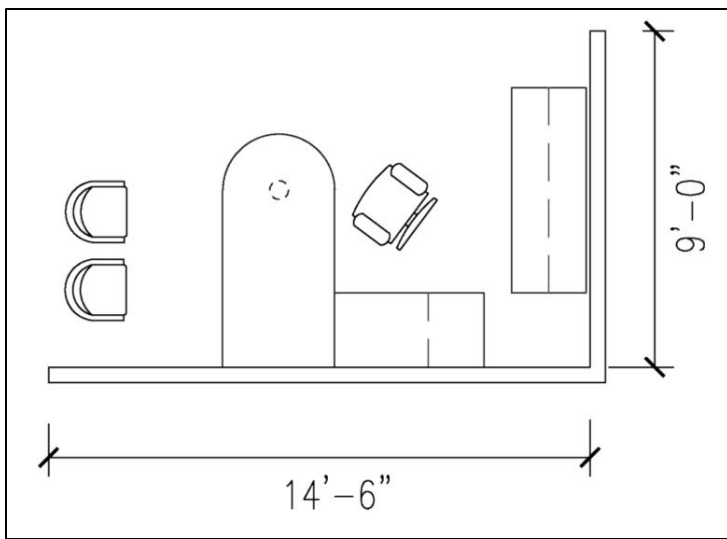

WAVEWORKS® - Laminate
by National
Offices Desks
Staff (non-historic buildings)

Office C: Model Numbers (left to right in picture)

Option 3 –

U-shape desk 30x72:	WWN3072DUL - \$340.00
U-shape desk 30x66:	WWN3066DUL - \$278.00
U-shape desk with modesty panel 30x72:	WWN3072DUFL - \$473.00
U-shape desk with modesty panel 30x66:	WWN3066DUFL - \$401.00
Left P-shape desk 30x72:	WWN3072DPLL - \$422.00
Right P-shape desk 30x72:	WWN3072DPRL - \$422.00
Left P-shape desk with modesty panel 30x72:	WWN3072DPLFL - \$532.00
Right P-shape desk with modesty panel 30x72:	WWN3072DPRFL - \$532.00
If using a U or P-shape desk - Support base – NAC2804SF_ - \$95.00	
(BS-Platinum Metallic, BN-Satin Nickel Metallic, BA-Anthracite Metallic, B-Cinder)	
no upgrade	
Left single full pedestal desk, arc top 36x72:	WWN3672DLFAL1 - \$913.00
Right single full pedestal desk, arc top 36x72:	WWN3672DRFAL1 - \$913.00
Left single full pedestal, recessed modesty panel desk, 36x72:	WWN3672DLFL1 - \$728.00
Left single full pedestal, recessed modesty panel desk, 30x66:	WWN3066DLFL1 - \$697.00
Right single full pedestal, recessed modesty panel desk, 36x72:	WWN3672DRFL1 - \$728.00
Right single full pedestal, recessed modesty panel desk, 30x66:	WWN3066DRFL1 - \$697.00
Left return, box/box/file 24x42:	WWN2442RLEFL1 - \$437.00
Left return, box/box/file 24x48:	WWN2448RLEFL1 - \$456.00
Left return, box/box/file 24x60:	WWN2460RLEFL1 - \$487.00
Right return, box/box/file 24x42:	WWN2442RREFL1 - \$437.00
Right return, box/box/file 24x48:	WWN2448RREFL1 - \$456.00
Right return, box/box/file 24x60:	WWN2460RREFL1 - \$487.00
Left return, file/file 24x42:	WWN2442RLEFL2 - \$437.00
Left return, file/file 24x48:	WWN2448RLEFL2 - \$456.00
Left return, file/file 24x60:	WWN2460RLEFL2 - \$487.00
Right return, file/file 24x42:	WWN2442RREFL2 - \$437.00
Right return, file/file 24x48:	WWN2448RREFL2 - \$456.00
Right return, file/file 24x60:	WWN2460RREFL2 - \$487.00