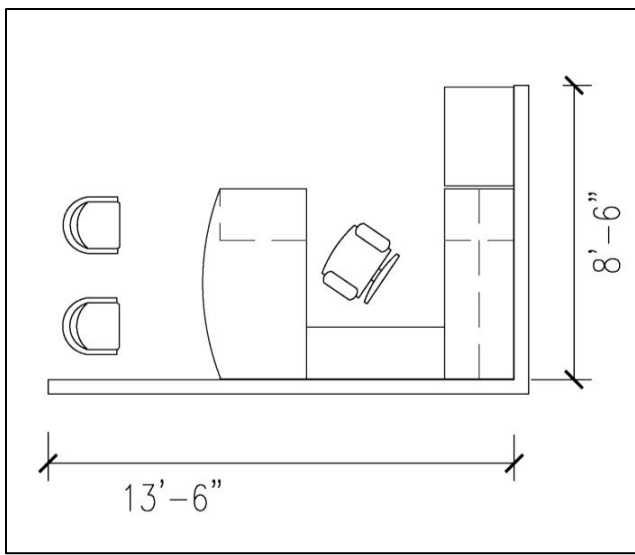

ARROWOOD® - Laminate
by National
Offices Desks
Staff (non-historic buildings)

Office B: Model Numbers (left to right in picture)

Option 1 –

Left single full pedestal desk, arc top 36x72:	21-3672LHA - $678.59
Right single full pedestal desk, arc top 36x72:	21-3672RHA - $678.59
Left single full pedestal desk, 36x72:	21-3672LH - $519.81
Left single full pedestal desk, 30x66:	21-3066LH - $485.70
Right single full pedestal desk, 36x72:	21-3672RH - $519.81
Right single full pedestal desk, 30x66:	21-3066RH - $485.70
Left U-shape desk 36x72:	21-3672BLP - $370.77
Right U-shape desk 36x72:	21-3672BRP - $370.77
Left U-shape desk with modesty panel 36x72:	21-3672BLMP - $475.54
Right U-shape desk with modesty panel 36x72:	21-3672BRMP - $475.54
If using a U-shape desk - Support base :	NAC2804SFB_ - $95.43
(S-Platinum Metallic, N-Satin Nickel Metallic, A-Anthracite Metallic no additional letter-Cinder) * no upgrade*	

Bridge return 24x48:	Q21N2448BEFL (Quick ship w/Amber finish) - $137.26
Bridge return 24x48:	21-2448UP - $137.26
Bridge return 24x45:	Q21N2445BEFL (Quick ship w/Amber finish) - $130.36
Bridge return 24x45:	21-2442UP - $130.36

Left single full pedestal credenza 24x66:	21-2466LH - $421.94
Right single full pedestal credenza 24x66:	21-2466RH - $421.94
Left lateral file full pedestal credenza 24x66:	21-2466LP2 - $475.14
Right lateral file full pedestal credenza 24x66:	21-2466RP2 - $475.14
Highback organizer 63" w:	Q21N6336HBHL (Quick ship w/Amber finish) - $363.46
Highback organizer 66" w:	21-15660SC - $363.46

Two-drawer lateral file 24x36:	Q21N2436LFF2L (Quick ship w/Amber finish) - $317.16
Two-drawer lateral file 24x36:	21-2436LF - $317.16
Bookcase 33wx36h:	Q21N3336BCOL (Quick ship w/Amber finish) - $285.89
Bookcase 33wx36h:	21-3336BCO - $285.89
Three-drawer lateral file 24x36x44h:	21-2436LFF3 - $516.97
Bookcase 32wx53h:	21-3353BCOF - $247.72
Bookcase 33wx66h:	Q21N3366BCOFLW (Quick ship w/Amber finish) - $285.89
Bookcase 33wx66h:	21-3366BCO - $285.89

***See actual finish and fabric options at the Design Center on Campus.
*All prices are subject to change and do not include delivery and installation.**