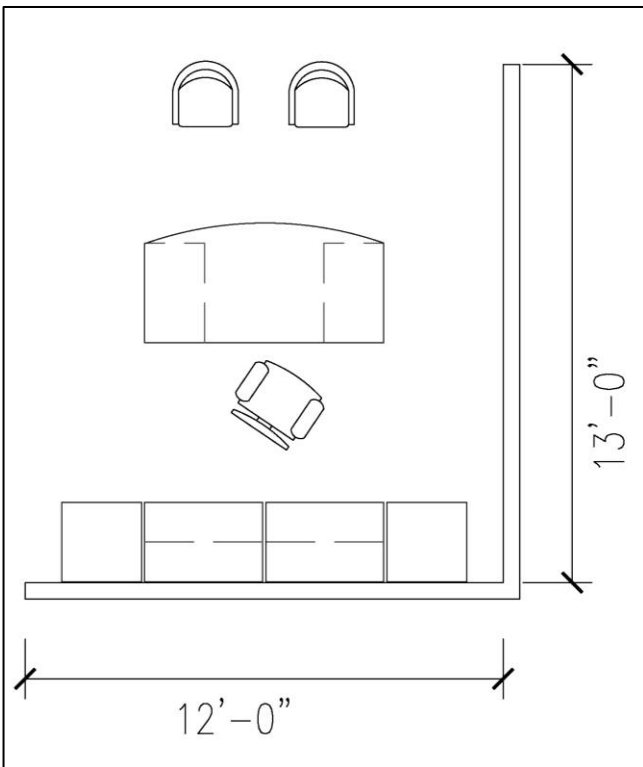

WAVEWORKS® - Laminate
by National
Offices Desks
Staff (non-historic buildings)

Office A: Model Numbers (left to right in picture)

Option 2 –

Double full pedestal desk, arc top 36x72:	WWN3672DDFAL8 - $1,018.00
Double full pedestal desk, recessed modesty 36x72:	WWN3672DDFL8 - $834.00
Double full pedestal desk, recessed modesty 30x66:	WWN3066DDFL8 - $800.00
Double full pedestal desk, recessed modesty 30x60:	WWN3060DDFL8 - $771.00
Two-drawer lateral file 24x36:	WWN2436LFF2L - $525.00
Bookcase set-on 36wx38h:	WW3638BCOL - $175.00
Bookcase set-on 36wx50h:	WW3650BCOL - $265.00
Bookcase set-on, with doors 36wx38h:	WW3638BCHL - $190.00
Bookcase set-on, with doors 36wx50h:	WW3650BCHL - $279.00
Bookcase set-on, with glass doors 36wx38h:	WW3638BCHGL - $725.00
Bookcase set-on, with glass doors 36wx50h:	WW3650BCHGL - $800.00
Left wardrobe/storage cabinet, single door 18"wx80"h:	WWN1880VSWHLL - $517.00
Left wardrobe/storage cabinet, single door 18"wx69"h:	WWN1869VSWHLL - $453.00
Left wardrobe/storage cabinet, single glass door 18"wx80"h:	WWN1880VSWHLGL - $763.00
Left wardrobe/storage cabinet, single glass door 18"wx69"h:	WWN1869VSWHLGL - $666.00
Right wardrobe/storage cabinet, single door 18"wx80"h:	WWN1880VSWHRL - $517.00
Right wardrobe/storage cabinet, single door 18"wx69"h:	WWN1869VSWHRL - $453.00
Right wardrobe/storage cabinet, single glass door 18"wx80"h:	WWN1880VSWHRGL - $763.00
Right wardrobe/storage cabinet, single glass door 18"wx69"h:	WWN1869VSWHRGL - $666.00

**See actual finish and fabric options at the Design Center on Campus.
All prices are subject to change and do not include delivery and installation.