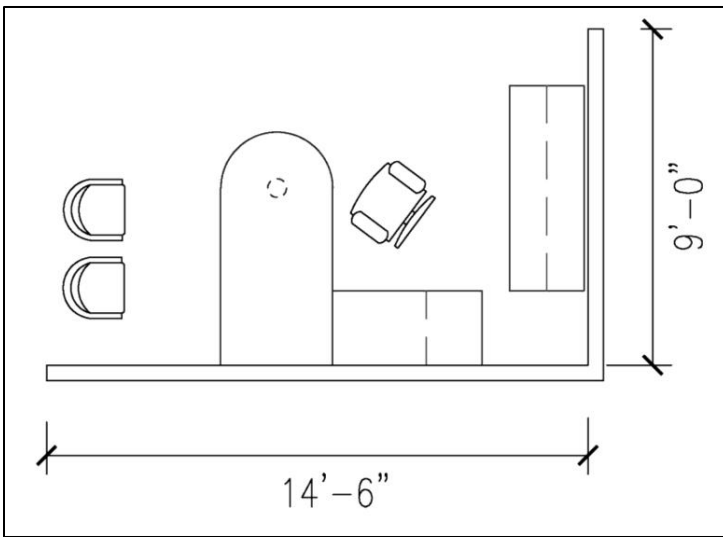

WAVEWORKS® - Wood Veneer
by National
Offices Desks
Staff (non-historic buildings)

Office C: Model Numbers (left to right in picture)

Option 3 –

U-shape desk 30x72:	WWN3072DUW - $648.00
U-shape desk 30x66:	WWN3066DUW - $610.00
U-shape desk with modesty panel 30x72:	WWN3072DUFW - $822.00
U-shape desk with modesty panel 30x66:	WWN3066DUFW - $755.00
Left P-shape desk 30x72:	WWN3072DPLW - $717.00
Right P-shape desk 30x72:	WWN3072DPRW - $717.00
Left P-shape desk with modesty panel 30x72:	WWN3072DPLFW - $890.00
Right P-shape desk with modesty panel 30x72:	WWN3072DPRFW - $890.00
If using a U or P-shape desk - Support base – NAC2804SF_ - $95.00	
(BS-Platinum Metallic, BN-Satin Nickel Metallic, BA-Anthracite Metallic) *no upgrade*	
NAC2812SHB Wood - $174.00 *upgrade*	
Left single full pedestal desk, arc top 36x72:	WWN3672DLFAW1 - $1,367.00
Right single full pedestal desk, arc top 36x72:	WWN3672DRFAW1 - $1,367.00
Left single full pedestal, recessed modesty panel desk, 36x72:	WWN3672DLFW1 - $1,116.00
Left single full pedestal, recessed modesty panel desk, 30x66:	WWN3066DLFW1 - $1,037.00
Right single full pedestal, recessed modesty panel desk, 36x72:	WWN3672DRFW1 - $1,116.00
Right single full pedestal, recessed modesty panel desk, 30x66:	WWN3066DRFW1 - $1,037.00
Left return, box/box/file 24x42:	WWN2442RLEFW1 - $726.00
Left return, box/box/file 24x48:	WWN2448RLEFW1 - $756.00
Left return, box/box/file 24x60:	WWN2460RLEFW1 - $785.00
Right return, box/box/file 24x42:	WWN2442RREFW1 - $726.00
Right return, box/box/file 24x48:	WWN2448RREFW1 - $756.00
Right return, box/box/file 24x60:	WWN2460RREFW1 - $785.00
Left return, file/file 24x42:	WWN2442RLEFW2 - $726.00
Left return, file/file 24x48:	WWN2448RLEFW2 - $756.00
Left return, file/file 24x60:	WWN2460RLEFW2 - $785.00
Right return, file/file 24x42:	WWN2442RREFW2 - $726.00
Right return, file/file 24x48:	WWN2448RREFW2 - $756.00
Right return, file/file 24x60:	WWN2460RREFW2 - $785.00

***See actual finish and fabric options at the Design Center on Campus.
*All prices are subject to change and do not include delivery and installation.**