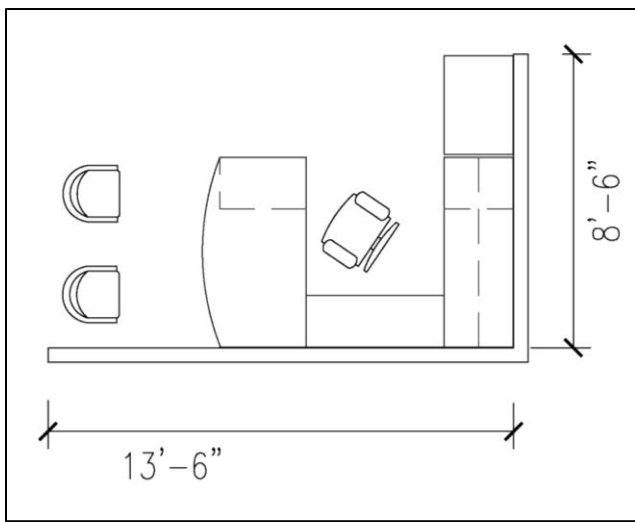

WAVEWORKS® - Wood Veneer
by National
Offices Desks
Staff (non-historic buildings)

Office B: Model Numbers (left to right in picture)

Option 2 –

Left single full pedestal desk, arc top 36x72:	WWN3672DLFAW1 - $1,367.00
Right single full pedestal desk, arc top 36x72:	WWN3672DRFAW1 - $1,367.00
Left single full pedestal, recessed modesty panel desk, 36x72:	WWN3672DLFW1 - $1,116.00
Left single full pedestal, recessed modesty panel desk, 30x66:	WWN3066DLFW1 - $1,037.00
Right single full pedestal, recessed modesty panel desk, 36x72:	WWN3672DRFW1 - $1,116.00
Right single full pedestal, recessed modesty panel desk, 30x66:	WWN3066DRFW1 - $1,037.00
U-shape desk 30x72:	WWN3072DUW - $648.00
U-shape desk 30x66:	WWN3066DUW - $610.00
U-shape desk with modesty panel 30x72:	WWN3072DUFW - $822.00
U-shape desk with modesty panel 30x66:	WWN3066DUFW - $755.00
Left P-shape desk 30x72:	WWN3072DPLW - $717.00
Right P-shape desk 30x72:	WWN3072DPRW - $717.00
Left P-shape desk with modesty panel 30x72:	WWN3072DPLFW - $890.00
Right P-shape desk with modesty panel 30x72:	WWN3072DPRFW - $890.00
If using a U or P-shape desk - Support base – NAC2804SF_ - $95.00	
(BS-Platinum Metallic, BN-Satin Nickel Metallic, BA-Anthraccite Metallic) *no upgrade*	
NAC2812SHB Wood - $174.00 *upgrade*	
Bridge return 24x48:	WWN2448BEFW - $318.00
Bridge return 24x42:	WWN2442BEFW - $299.00
Left single full pedestal credenza 24x66:	WWN2466CLFW2 - $887.00
Left single full pedestal credenza 24x60:	WWN2460CLFW2 - $870.00
Right single full pedestal credenza 24x66:	WWN2466CRFW2 - $887.00
Right single full pedestal credenza 24x60:	WWN2460CRFW2 - $870.00
Two-drawer lateral file 24x36:	WWN2436LFF2W - $804.00
Bookcase set-on 36wx38h:	WW3638BCOW - $369.00
Bookcase set-on 36wx50h:	WW3650BCOW - $467.00
Bookcase set-on, with doors 36wx38h:	WW3638BCHW - $408.00
Bookcase set-on, with doors 36wx50h:	WW3650BCHW - $508.00
Bookcase set-on, with glass doors 36wx38h:	WW3638BCHGW - $926.00
Bookcase set-on, with glass doors 36wx50h:	WW3650BCHGW - $1,038.00
Three-shelf open bookcase 36"wx53"h:	WW3653BCOFW - $529.00
Four-shelf open bookcase 36"wx69"h:	WWN3669BCOFW - $576.00
Five-shelf open bookcase 36"wx80"h:	WWN3680BCOFW - $662.00
Four-shelf open bookcase with lower doors 36"wx69"h:	WWN3669BCOHFW - $705.00
Five-shelf open bookcase with lower doors 36"wx80"h:	WWN3680BCOHFW - $811.00

*See actual finish and fabric options at the Design Center on Campus.

*All prices are subject to change and do not include delivery and installation.