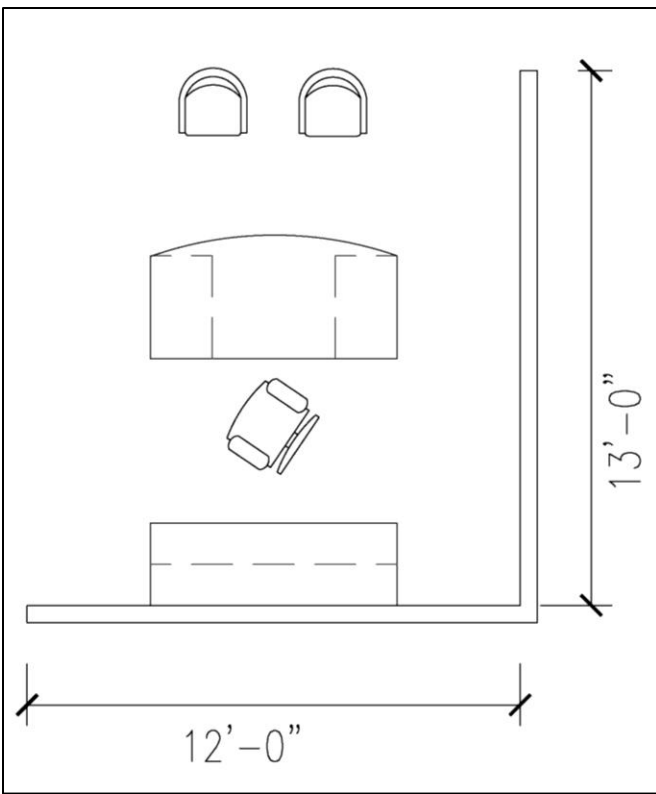

ARROWOOD® - Laminate
by National
Offices Desks
Staff (non-historic buildings)

Office A: Model Numbers (left to right in picture)

Option 1 -

Double full pedestal desk, arc top 36x72:	21-3672DHA - \$766.31
Double full pedestal desk, 36x72:	21-3672DH - \$607.93
Double full pedestal desk, 30x60:	21-3060DH - \$534.43
Storage credenza 24x72:	21-2472SH - \$618.00
Storage credenza 24x66:	21-2466SH - \$606.31
Kneespace credenza 24x72:	21-2472XH - \$542.96
Kneespace credenza 24x66:	21-2466XH - \$528.34
Highback organizer 69" w:	Q21N6936HBHL (Quick ship w/Amber finish) - \$378.08
Highback organizer 72" w:	21-15720SC - \$378.08
Highback organizer 63" w:	Q21N6336HBHL (Quick ship w/Amber finish) - \$363.46
Highback organizer 66" w:	21-15660SC - \$363.46