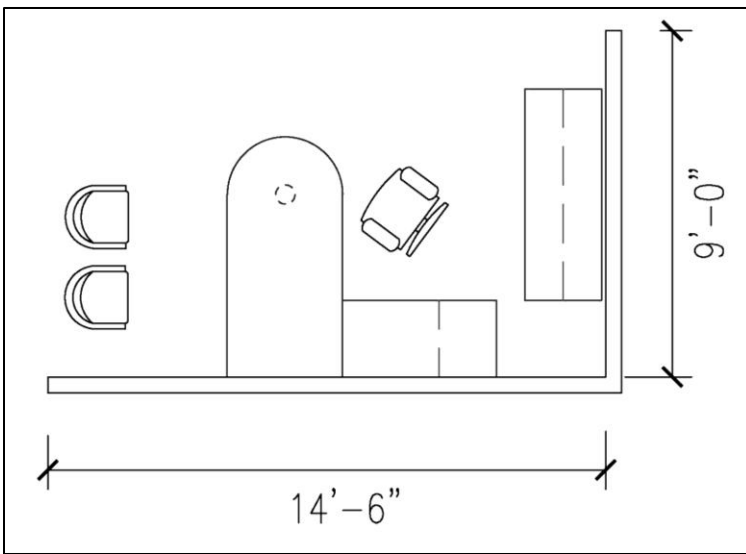

ARROWOOD® - Wood Veneer
by National
Offices Desks
Staff (non-historic buildings)

Office C: Model Numbers (left to right in picture)

Option 3 –

Left U-shape desk, 36x72:	31N3672DULW - $719.61
Right U-shape desk, 36x72:	31N3672DURW - $719.61
Left U-shape desk with modesty panel, 36x72:	31N3672DULFW - $857.68
Right U-shape desk with modesty panel, 36x72:	31N3672DURFW - $857.68
If using a U-shape desk - Support base :	NAC2804SFB_
(S-Platinum Metallic, N-Satin Nickel Metallic, A-Anthracite Metallic - $95.43, W-wood - $173.81, no additional letter-Cinder) * wood is an upgrade*	
Left single full pedestal desk, arc top 36x72:	Q31N3672DLFAW1 (Quick ship w/Amber finish) - $1,077.38
Left single full pedestal desk, arc top 36x72:	31N3672DLFAW1 - $1,077.38
Right single full pedestal desk, arc top 36x72:	Q31N3672DRFAW1 (Quick ship w/Amber finish) - $1,077.38
Right single full pedestal desk, arc top 36x72:	31N3672DRFAW1 - $1,077.38
Left single full pedestal desk, 36x72:	Q31N3672DLFW1 (Quick ship w/Amber finish) - $855.25
Left single full pedestal desk, 36x72:	31N3672DLFW1 - $855.25
Left single full pedestal desk, 30x66:	Q31N3066DLFW1 (Quick ship w/Amber finish) - $780.93
Left single full pedestal desk, 30x66:	31N3066DLFW1 - $780.93
Right single full pedestal desk, 36x72:	Q31N3672DRFW1 (Quick ship w/Amber finish) - $855.25
Right single full pedestal desk, 36x72:	31N3672DRFW1 - $855.25
Right single full pedestal desk, 30x66:	Q31N3066DRFW1 (Quick ship w/Amber finish) - $780.93
Right single full pedestal desk, 30x66:	31N3066DRFW1 - $780.93
Left return full pedestal 24x52:	Q31N2452RLEFW2 (Quick ship w/Amber finish) - $609.96
Left return full pedestal 24x52:	31N2452RLEFW2 - $609.96
Left return full pedestal 24x44:	31N2444RLEFW2 - $575.04
Right return full pedestal 24x52:	Q31N2452RREFW2 (Quick ship w/Amber finish) - $609.96
Right return full pedestal 24x52:	31N2452RREFW2 - $609.96
Right return full pedestal 24x44:	31N2444RREFW2 - $575.04

****See actual finish and fabric options at the Design Center on Campus.
*All prices are subject to change and do not include delivery and installation.***