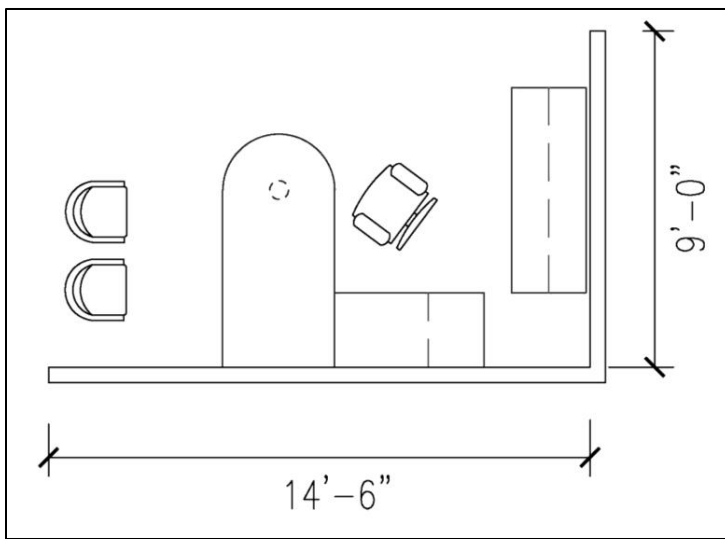

ARWOOD® - Laminate
by National
Offices Desks
Staff (non-historic buildings)

Office C: Model Numbers (left to right in picture)

Option 3 –

Left U-shape desk 36x72:	21-3672BLP - $370.77
Right U-shape desk 36x72:	21-3672BRP - $370.77
Left U-shape desk with modesty panel 36x72:	21-3672BLMP - $475.54
Right U-shape desk with modesty panel 36x72:	21-3672BRMP - $475.54
If using a U-shape desk - Support base : (S-Platinum Metallic, N-Satin Nickel Metallic, A-Anthracite Metallic no additional letter-Cinder) * no upgrade*	NAC2804SFB_ - $94.43
Left single full pedestal desk, arc top 36x72:	21-3672LHA - $678.59
Right single full pedestal desk, arc top 36x72:	21-3672RHA - $678.59
Left single full pedestal desk, 36x72:	21-3672LH - $519.81
Left single full pedestal desk, 30x66:	21-3066LH - $485.70
Right single full pedestal desk, 36x72:	21-3672RH - $519.81
Right single full pedestal desk, 30x66:	21-3066RH - $485.70
Left return full pedestal 24x42:	21-2442LH - $302.14
Left return full pedestal 24x48:	21-2448LH - $317.16
Right return full pedestal 24x42:	21-2442RH - $302.14
Right return full pedestal 24x48:	21-2448RH - $317.16
Two-drawer lateral file 24x36:	Q21N2436LFF2L (Quick ship w/Amber finish) - $317.16
Two-drawer lateral file 24x36:	21-2436LF - $317.16
Bookcase set-on 33wx36h:	Q21N3336BCOL (Quick ship w/Amber finish) - $201.43
Bookcase set-on 33wx36h:	21-3336BCO - $201.43
Storage credenza, full pedestal 24x72:	21-2472SH - $618.90
Storage credenza, full pedestal 24x66:	21-2466SH - $606.31
Kneespace credenza, full pedestal 24x72:	21-2472XH - $542.96
Kneespace credenza, full pedestal 24x66:	21-2466XH - $528.34
Highback organizer 69" w:	Q21N6936HBHL (Quick ship w/Amber finish) - $378.08
Highback organizer 72" w:	21-1572OSC - $378.08
Highback organizer 63" w:	Q21N6336HBHL (Quick ship w/Amber finish) - $363.46
Highback organizer 66" w:	21-1566OSC - $363.46

**See actual finish and fabric options at the Design Center on Campus.
All prices are subject to change and do not include delivery and installation.