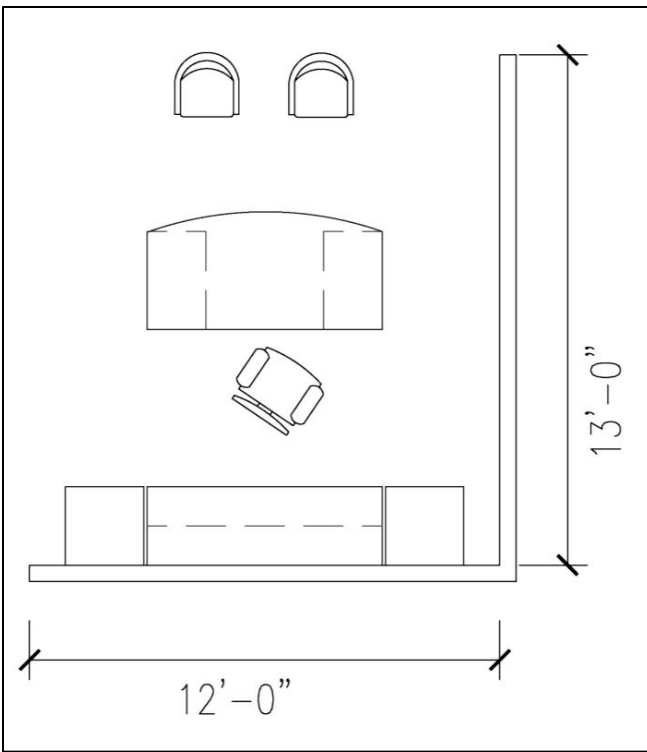

ARROWOOD® - Wood Veneer
by National
Offices Desks
Staff (non-historic buildings)

Office A: Model Numbers (left to right in picture)

Option 1 -

Double pedestal desk, arc top, full pedestal 36x72:	31N3672DDFAW8 - $1,221.55
Double pedestal desk, full pedestal 36x72:	Q31N3672DDFW8 (Quick ship w/Amber finish) - $1,000.22
Double pedestal desk, full pedestal 36x72:	31N3672DDFW8 - $1,000.22
Double pedestal desk, full pedestal 30x60:	Q31N3060DDFW8 (Quick ship w/Amber finish) - $903.17
Double pedestal desk, full pedestal 30x60:	31N3060DDFW8 - $903.17
Storage credenza, full pedestal 21x72:	Q31N2172CSFW2 (Quick ship w/Amber finish) - $946.21
Storage credenza, full pedestal 21x72:	31N2172CSFW2 - $946.21
Storage credenza, full pedestal 21x66:	31N2166CSFW2 - $856.46
Kneespace credenza, full pedestal 21x72:	Q31N2172CKFW2 (Quick ship w/Amber finish) - $925.50
Kneespace credenza, full pedestal 21x72:	21N2172CKFW2 - $925.50
Kneespace credenza, full pedestal 21x66:	31N2166CKFW2 - $836.57
Highback organizer 69"w:	Q31N7236HBHW (Quick ship w/Amber finish) - $694.43
Highback organizer 69"w:	31N7236HBHW - $694.43
Highback organizer 63"w:	31N6636HBHW - $672.91
Left single storage cabinet/wardrobe 21wx66h:	31N1866VSWHLW - $735.45
Right single storage cabinet/wardrobe 21wx66h:	31N1866VSWHRW - $735.45

**See actual finish and fabric options at the Design Center on Campus.
All prices are subject to change and do not include delivery and installation.