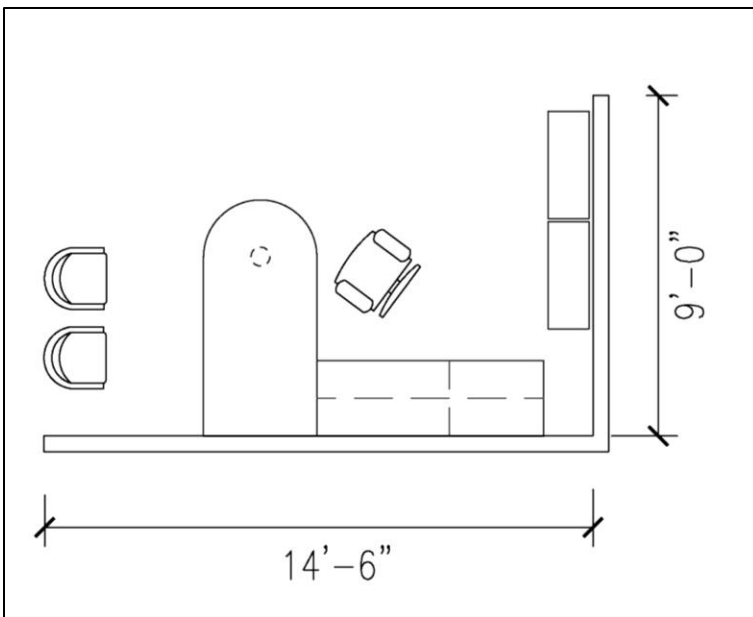

WAVEWORKS® - Wood Veneer
by National
Offices Desks
Staff (non-historic buildings)

Office C: Model Numbers (left to right in picture)

Option 1 –

U-shape desk 30x72:

WWN3072DUW - $648.00

U-shape desk 30x66:

WWN3066DUW - $610.00

U-shape desk with modesty panel 30x72:

WWN3072DUFW - $822.00

U-shape desk with modesty panel 30x66:

WWN3066DUFW - $755.00

Left P-shape desk 30x72:

WWN3072DPLW - $717.00

Right P-shape desk 30x72:

WWN3072DPRW - $717.00

Left P-shape desk with modesty panel 30x72:

WWN3072DPLFW - $890.00

Right P-shape desk with modesty panel 30x72:

WWN3072DPRFW - $890.00

If using a U or P-shape desk - Support base – NAC2804SF_ - $95.00

(BS-Platinum Metallic, BN-Satin Nickel Metallic, BA-Anthracite Metallic) *no upgrade*

NAC2812SHB Wood - $174.00 *upgrade*

Left single full pedestal desk, arc top 36x72:

WWN3672DLFAW1 - $1,367.00

Right single full pedestal desk, arc top 36x72:

WWN3672DRFAW1 - $1,367.00

Left single full pedestal, recessed modesty panel desk, 36x72:

WWN3672DLFW1 - $1,116.00

Left single full pedestal, recessed modesty panel desk, 30x66:

WWN3066DLFW1 - $1,037.00

Right single full pedestal, recessed modesty panel desk, 36x72:

WWN3672DRFW1 - $1,116.00

Right single full pedestal, recessed modesty panel desk, 30x66:

WWN3066DRFW1 - $1,037.00

****See actual finish and fabric options at the Design Center on Campus.
*All prices are subject to change and do not include delivery and installation.***