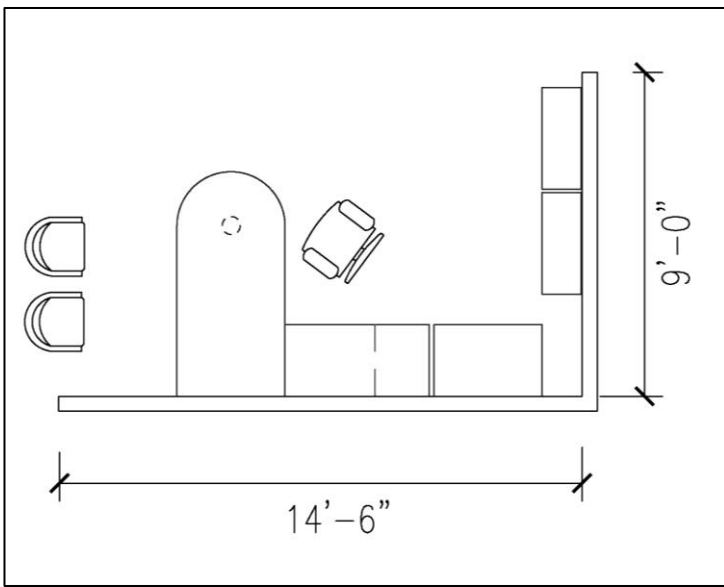

WAVEWORKS® - Laminate
by National
Offices Desks
Staff (non-historic buildings)

Office C: Model Numbers (left to right in picture)

Option 2 –

U-shape desk 30x72:

WWN3072DUL - $340.00

U-shape desk 30x66:

WWN3066DUL - $278.00

U-shape desk with modesty panel 30x72:

WWN3072DUFL - $473.00

U-shape desk with modesty panel 30x66:

WWN3066DUFL - $401.00

Left P-shape desk 30x72:

WWN3072DPLL - $422.00

Right P-shape desk 30x72:

WWN3072DPRL - $22.00

Left P-shape desk with modesty panel 30x72:

WWN3072DPLFL - $532.00

Right P-shape desk with modesty panel 30x72:

WWN3072DPRFL - $532.00

If using a U or P-shape desk - Support base – NAC2804SF_ - $95.00

(BS-Platinum Metallic, BN-Satin Nickel Metallic, BA-Anthracite Metallic, B-Cinder)

no upgrade

Left single full pedestal desk, arc top 36x72:

WWN3672DLFAL1 - $913.00

Right single full pedestal desk, arc top 36x72:

WWN3672DRFAL1 - $913.00

Left single full pedestal, recessed modesty panel desk, 36x72:

WWN3672DLFL1 - $728.00

Left single full pedestal, recessed modesty panel desk, 30x66:

WWN3066DLFL1 - $697.00

Right single full pedestal, recessed modesty panel desk, 36x72:

WWN3672DRFL1 - $728.00

Right single full pedestal, recessed modesty panel desk, 30x66:

WWN3066DRFL1 - $697.00

Left return, box/box/file 24x42:

WWN2442RLEFL1 - $437.00

Right return, box/box/file 24x42:

WWN2442RREFL1 - $437.00

Left return, file/file 24x42:

WWN2442RLEFL2 - $437.00

Right return, file/file 24x42:

WWN2442RREFL2 - $437.00

Two-drawer lateral file 24x36:

WWN2436LFF2L - $525.00

Three-shelf open bookcase 36"wx53"h:

WW3653BCOFL - $256.00

Four-shelf open bookcase 36"wx69"h:

WWN3669BCOFL - $283.00

Five-shelf open bookcase 36"wx80"h:

WWN3680BCOFL - $476.00

Four-shelf open bookcase with lower doors 36"wx69"h:

WWN3669BCOHFL - $397.00

Five-shelf open bookcase with lower doors 36"wx80"h:

WWN3680BCOHFL - $456.00

**See actual finish and fabric options at the Design Center on Campus.
All prices are subject to change and do not include delivery and installation.