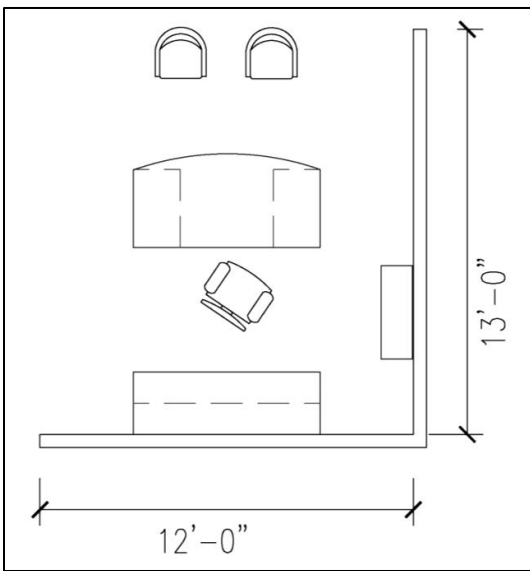

WAVEWORKS® - Wood Veneer
by National
Offices Desks
Staff (non-historic buildings)

Office A: Model Numbers (left to right in picture)

Option 4 -

Double full pedestal desk, arc top 36x72:	WWN3672DDFAW8 - $1,563.00
Double full pedestal desk, recessed modesty 36x72:	WWN3672DDFW8 - $1,302.00
Double full pedestal desk, recessed modesty 30x66:	WWN3066DDFW8 - $1,250.00
Double full pedestal desk, recessed modesty 30x60:	WWN3060DDFW8 - $1,189.00
Storage credenza 24x72:	WWN2472CSFW - $1,343.00
Storage credenza 24x66:	WWN2466CSFW - $1,261.00
Storage credenza 24x60:	WWN2460CSFW - $1,226.00
Lateral file credenza 24x72:	WWN2472CFFW - $1,430.00
Kneespace credenza 24x72:	WWN2472CKFW2 - $1,194.00
Kneespace credenza 24x66:	WWN2466CKFW2 - $1,099.00
Kneespace credenza 24x60:	WWN2460CKFW2 - $1,064.00
Highback organizer, open-back 38"hx72"w:	WW7238HBHW - $835.00
Highback organizer, open-back 38"hx66"w:	WW6638HBHW - $789.00
Highback organizer, open-back 38"hx60"w:	WW6038HBHW - $745.00
Highback organizer, full-back 38"hx72"w:	WW7238HBH2W - $835.00
Highback organizer, full-back 38"hx66"w:	WW6638HBH2W - $789.00
Highback organizer, full-back 38"hx60"w:	WW6038HBH2W - $745.00
Highback organizer, full-back, glass/wood 38"hx72"w:	WW7238HBH2GW - $1,034.00
Highback organizer, full-back, glass/wood 38"hx66"w:	WW6638HBH2GW - $988.00
Highback organizer, full-back, glass/wood 38"hx60"w:	WW6038HBH2GW - $943.00
Highback organizer, full-back 50"hx72"w:	WW7250HBH2W - $958.00
Highback organizer, full-back 50"hx66"w:	WW6650HBH2W - $914.00
Highback organizer, full-back 50"hx60"w:	WW6050HBH2W - $871.00
Highback organizer, full-back, glass/wood 50"hx72"w:	WW7250HBH2GW - $1,230.00
Highback organizer, full-back, glass/wood 50"hx66"w:	WW6650HBH2GW - $1,187.00
Highback organizer, full-back, glass/wood 50"hx60"w:	WW6050HBH2GW - $1,140.00
Three-shelf open bookcase 36"wx53"h:	WW3653BC0FW - $529.00
Four-shelf open bookcase 36"wx69"h:	WWN3669BC0FW - $576.00
Five-shelf open bookcase 36"wx80"h:	WWN3680BC0FW - $662.00
Four-shelf open bookcase with lower doors 36"wx69"h:	WWN3669BC0HFW - $705.00
Five-shelf open bookcase with lower doors 36"wx80"h:	WWN3680BC0HFW - $811.00

*See actual finish and fabric options at the Design Center on Campus.

*All prices are subject to change and do not include delivery and installation.