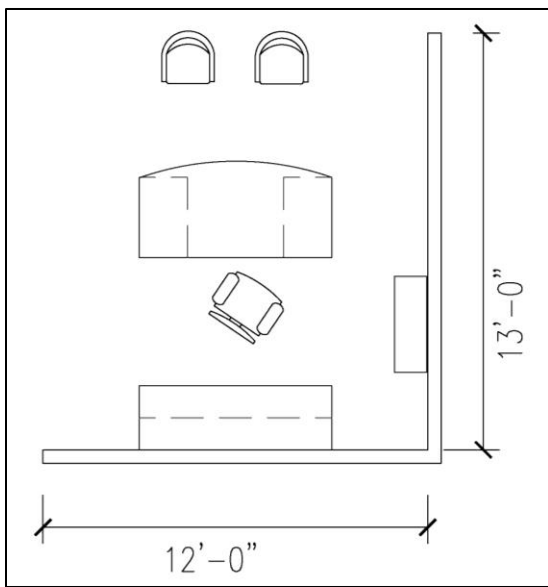

ESCALADE® - Wood Veneer
by National
Offices Desks
Staff (non-historic buildings)

Office A: Model Numbers (left to right in picture)

Option 2 -

Double pedestal desk, arc top 36x72:	ECN3673DDFBW8 - $1,540.00
Double pedestal desk 36x72:	QECN3673DDFBW8 (Quick ship w/Amber finish) - $1,262.97
Double pedestal desk 36x72:	ECN3673DDFBW8 - $1,262.97
Double pedestal desk 30x66:	ECN3067DDFBW8 - $1,215.86
Table desk, arc top 36x72:	ECN3673DTAW - $1,136.27
Keyboard drawer33w:	QECN1733KDFW (Quick ship w/Amber finish) - $146.20
Keyboard drawer33w:	ECN1733KDFW - $146.20
Center drawer 33w:	QECN1733CDW (Quick ship w/Amber finish) - $121.02
Center drawer 33w:	ECN1733CDW - $121.02
Center drawer 27w:	QECN1727CDW (Quick ship w/Amber finish) - $114.93
Center drawer 27w:	ECN1727CDW - $114.93
Center drawer 24w:	ECN1724CDW - $120.08
Keyboard/drawer mounting kit:	NAC0802KMK - $21.52
Storage credenza 22x72:	QECN2273CSFW2 (Quick ship w/Amber finish) - $1,308.05
Storage credenza 22x72:	ECN2273CSFW2 - $1,308.05
Storage credenza 22x66:	ECN2267CSFW2 - $1,221.55
Lateral file credenza 22x72:	QECN2273CFFW (Quick ship w/Amber finish) - $1,367.74
Lateral file credenza 22x72:	ECN2273CFFW - $1,367.74
Kneespace credenza 22x72:	QECN2273CKFW2 (Quick ship w/Amber finish) - $1,163.07
Kneespace credenza 22x72:	ECN2273CKFW2 - $1,163.07
Kneespace credenza 22x66:	ECN2267CKFW2 - $1,093.63
Highback organizer, wood doors 72wx50h:	QECN7250HBHPW (Quick ship w/Amber finish) - $1,196.78
Highback organizer, wood doors 72wx50h:	ECN7250HBHPW - $1,196.78
Highback organizer, wood doors 66wx50h:	ECN6650HBHPW - $1,151.70
Highback organizer, glass doors 72wx50h:	ECN7250HBHPGW - $1,249.16
Highback organizer, glass doors 66wx50h:	ECN6650HBHPGW - $1,202.87
Small office highback organizer, glass doors 72wx42h:	ECN7242HBHPGW - $1,014.44
Small office highback organizer, glass doors 66wx42h:	ECN6642HBHPGW - $969.77
Bookcase 38wx71h:	QECN3871BCOFW (Quick ship w/Amber finish) - $820.73
Bookcase 38wx71h:	ECN3871BCOFW - $820.73
Bookcase 38wx57h:	ECN3857BCOFW - $740.32

**See actual finish and fabric options at the Design Center on Campus.
All prices are subject to change and do not include delivery and installation.