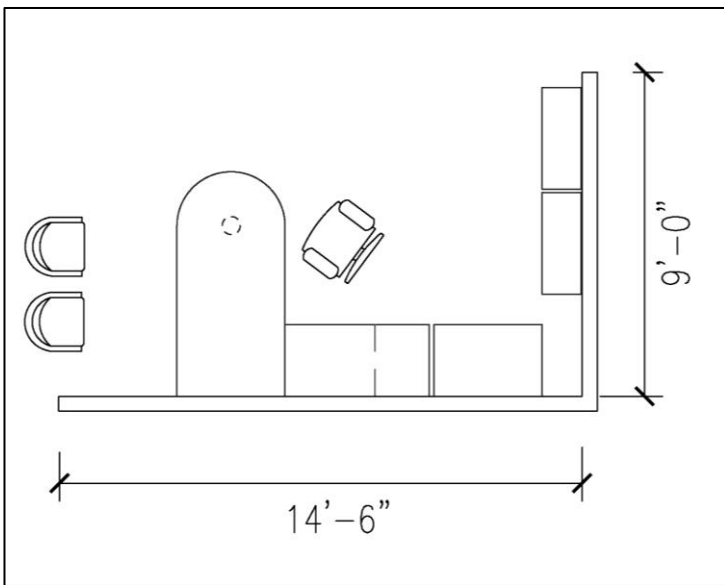

WAVEWORKS® - Wood Veneer
by National
Offices Desks
Staff (non-historic buildings)

Office C: Model Numbers (left to right in picture)

Option 2 –

U-shape desk 30x72:	WWN3072DUW - $648.00
U-shape desk 30x66:	WWN3066DUW - $610.00
U-shape desk with modesty panel 30x72:	WWN3072DUFW - $822.00
U-shape desk with modesty panel 30x66:	WWN3066DUFW - $755.00
Left P-shape desk 30x72:	WWN3072DPLW - $717.00
Right P-shape desk 30x72:	WWN3072DPRW - $717.00
Left P-shape desk with modesty panel 30x72:	WWN3072DPLFW - $890.00
Right P-shape desk with modesty panel 30x72:	WWN3072DPRFW - $890.00
If using a U or P-shape desk - Support base – NAC2804SF_ - $95.00 (BS-Platinum Metallic, BN-Satin Nickel Metallic, BA-Anthracite Metallic) *no upgrade* NAC2812SHB Wood - $174.00 *upgrade*	
Left single full pedestal desk, arc top 36x72:	WWN3672DLFAW1 - $1,367.00
Right single full pedestal desk, arc top 36x72:	WWN3672DRFAW1 - $1,367.00
Left single full pedestal, recessed modesty panel desk, 36x72:	WWN3672DLFW1 - $1,116.00
Left single full pedestal, recessed modesty panel desk, 30x66:	WWN3066DLFW1 - $1,037.00
Right single full pedestal, recessed modesty panel desk, 36x72:	WWN3672DRFW1 - $1,116.00
Right single full pedestal, recessed modesty panel desk, 30x66:	WWN3066DRFW1 - $1,037.00
Left return, box/box/file 24x42:	WWN2442RLEFW1 - $726.00
Right return, box/box/file 24x42:	WWN2442RREFW1 - $726.00
Left return, file/file 24x42:	WWN2442RLEFW2 - $726.00
Right return, file/file 24x42:	WWN2442RREFW2 - $726.00
Two-drawer lateral file 24x36:	WWN2436LFFWL – 4804.00
Three-shelf open bookcase 36"wx53"h:	WW3653BC0FW - $529.00
Four-shelf open bookcase 36"wx69"h:	WWN3669BC0FW - $576.00
Five-shelf open bookcase 36"wx80"h:	WWN3680BC0FW - $662.00
Four-shelf open bookcase with lower doors 36"wx69"h:	WWN3669BC0HFW - $705.00
Five-shelf open bookcase with lower doors 36"wx80"h:	WWN3680BC0HFW - $811.00

****See actual finish and fabric options at the Design Center on Campus.
*All prices are subject to change and do not include delivery and installation.***