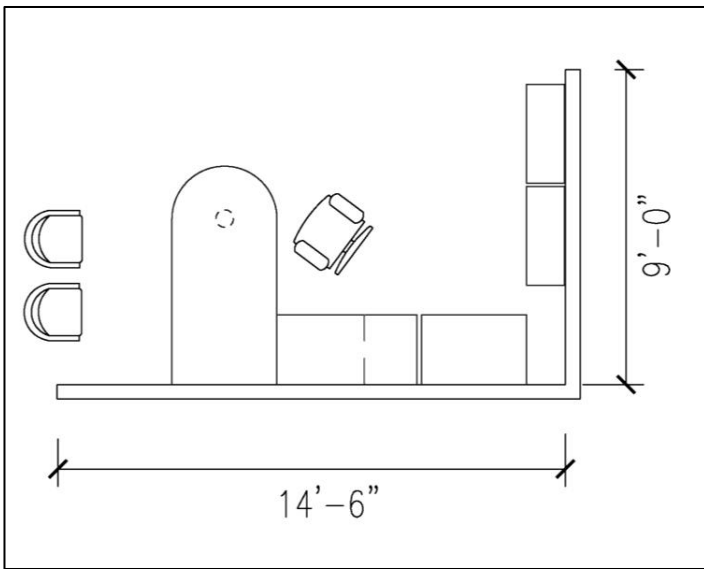

ARROWOOD® - Wood Veneer
by National
Offices Desks
Staff (non-historic buildings)

Office C: Model Numbers (left to right in picture)

Option 2 –

Left U-shape desk, 36x72:	31N3672DULW - $719.61
Right U-shape desk, 36x72:	31N3672DURW - $719.61
Left U-shape desk with modesty panel, 36x72:	31N3672DULFW - $857.68
Right U-shape desk with modesty panel, 36x72:	31N3672DURFW - $857.68
If using a U-shape desk - Support base :	NAC2804SFB_
(S-Platinum Metallic, N-Satin Nickel Metallic, A-Anthracite Metallic - $95.43,	
W-wood - $173.81, no additional letter-Cinder) * wood is an upgrade*	
Left single full pedestal desk, arc top 36x72:	Q31N3672DLFAW1 (Quick ship w/Amber finish) - $1,077.38
Left single full pedestal desk, arc top 36x72:	31N3672DLFAW1 - $1,077.38
Right single full pedestal desk, arc top 36x72:	Q31N3672DRFAW1 (Quick ship w/Amber finish) - $1,077.38
Right single full pedestal desk, arc top 36x72:	31N3672DRFAW1 - $1,077.38
Left single full pedestal desk, 36x72:	Q31N3672DLFW1 (Quick ship w/Amber finish) - $855.25
Left single full pedestal desk, 36x72:	31N3672DLFW1 - $855.25
Left single full pedestal desk, 30x66:	Q31N3066DLFW1 (Quick ship w/Amber finish) - $780.93
Left single full pedestal desk, 30x66:	31N3066DLFW1 - $780.93
Right single full pedestal desk, 36x72:	Q31N3672DRFW1 (Quick ship w/Amber finish) - $855.25
Right single full pedestal desk, 36x72:	31N3672DRFW1 - $855.25
Right single full pedestal desk, 30x66:	Q31N3066DRFW1 (Quick ship w/Amber finish) - $780.93
Right single full pedestal desk, 30x66:	31N3066DRFW1 - $780.93
Left return full pedestal 24x44:	31N2444RLEFW2 - $575.04
Right return full pedestal 24x44:	31N2444RREFW2 - $575.04
Two-drawer lateral file 36wx30h:	Q31N2136LFF2W (Quick ship w/Amber finish) - $499.91
Two-drawer lateral file 36wx30h:	31N2136LFF2W - $499.91
Bookcase 32wx66h:	Q31N3266BCOFW (Quick ship w/Amber finish) - $472.29
Bookcase 32wx66h:	31N3266BCOFW - $472.29
Bookcase 32wx53h:	Q31N3253BCOFW (Quick ship w/Amber finish) - $369.55
Bookcase 32wx53h:	31N3253BCOFW - $369.55

****See actual finish and fabric options at the Design Center on Campus.
*All prices are subject to change and do not include delivery and installation.***