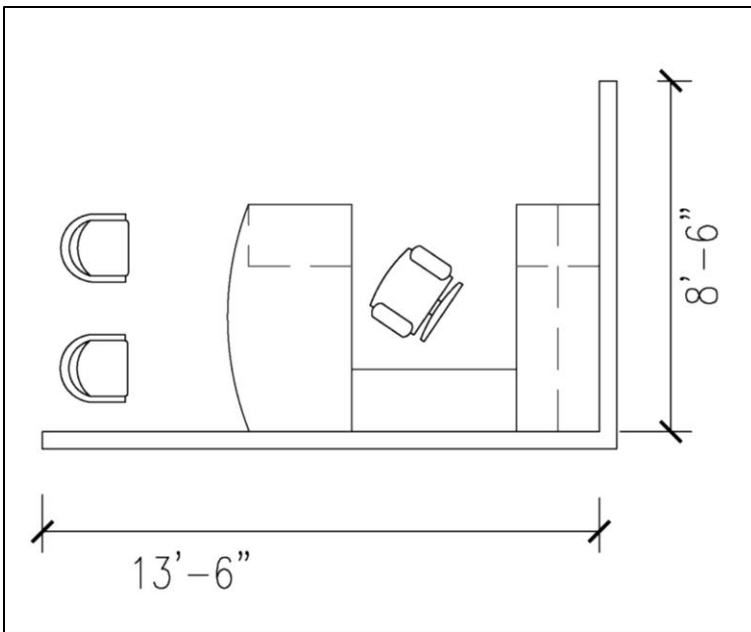

**ARROWOOD® - Wood Veneer
by National**

**Offices Desks
Staff (non-historic buildings)**

Office B: Model Numbers (left to right in picture)

Option 2 -

Left single full pedestal desk, arc top 36x72:	Q31N3672DLFAW1 (Quick ship w/Amber finish) - $1,077.38
Left single full pedestal desk, arc top 36x72:	31N3672DLFAW1 - $1,077.38
Right single full pedestal desk, arc top 36x72:	Q31N3672DRFAW1 (Quick ship w/Amber finish) - $1,077.38
Right single full pedestal desk, arc top 36x72:	31N3672DRFAW1 - $1,077.38
Left single full pedestal desk, 36x72:	Q31N3672DLFW1 (Quick ship w/Amber finish) - $855.25
Left single full pedestal desk, 36x72:	31N3672DLFW1 - $855.25
Left single full pedestal desk, 30x66:	Q31N3066DLFW1 (Quick ship w/Amber finish) - $780.93
Left single full pedestal desk, 30x66:	31N3066DLFW1 - $780.93
Right single full pedestal desk, 36x72:	Q31N3672DRFW1 (Quick ship w/Amber finish) - $855.25
Right single full pedestal desk, 36x72:	31N3672DRFW1 - $855.25
Right single full pedestal desk, 30x66:	Q31N3066DRFW1 (Quick ship w/Amber finish) - $780.93
Right single full pedestal desk, 30x66:	31N3066DRFW1 - $780.93
Left U-shape desk, 36x72:	31N3672DULW - $719.61
Right U-shape desk, 36x72:	31N3672DURW - $719.61
Left U-shape desk with modesty panel, 36x72:	31N3672DULFW - $857.68
Right U-shape desk with modesty panel, 36x72:	31N3672DURFW - $857.68
If using a U-shape desk - Support base :	NAC2804SFB_
(S-Platinum Metallic, N-Satin Nickel Metallic, A-Anthracite Metallic - $95.43,	
W-wood - $173.81, no additional letter-Cinder) * wood is an upgrade*	
Bridge return 24x51:	Q31N2451BEFW (Quick ship w/Amber finish) - $181.53
Bridge return 24x51:	31N2451BEFW - $181.53
Bridge return 24x45:	Q31N2445BEFW (Quick ship w/Amber finish) - $167.31
Bridge return 24x45:	31N2445BEFW - $167.31

***See actual finish and fabric options at the Design Center on Campus.
*All prices are subject to change and do not include delivery and installation.**