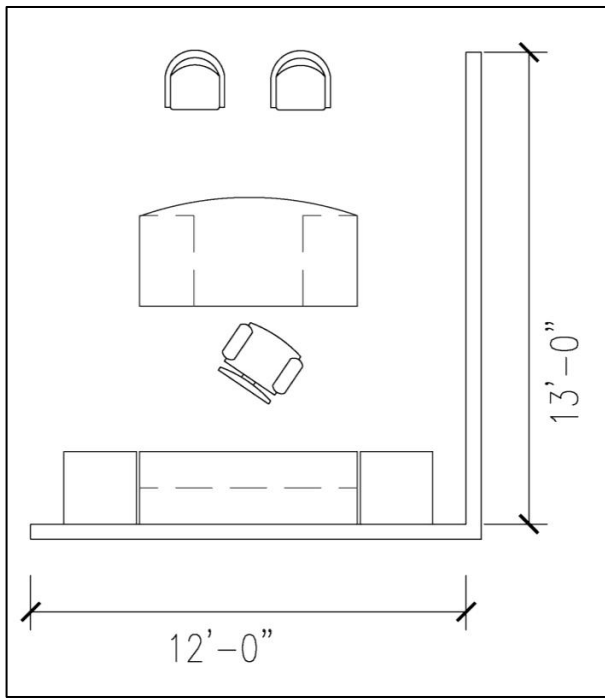

WAVEWORKS® - Wood Veneer
by National
Offices Desks
Staff (non-historic buildings)

Office A: Model Numbers (left to right in picture)

Option 1 -

Double full pedestal desk, arc top 36x72:

WWN3672DDFAW8 - $1,563.00

Double full pedestal desk, recessed modesty 36x72:

WWN3672DDFW8 - $1,302.00

Double full pedestal desk, recessed modesty 30x66:

WWN3066DDFW8 - $1,250.00

Double full pedestal desk, recessed modesty 30x60:

WWN3060DDFW8 - $1,189.00

Storage credenza 24x72:

WWN2472CSFW - $1,343.00

Storage credenza 24x66:

WWN2466CSFW - $1,261.00

Storage credenza 24x60:

WWN2460CSFW - $1,226.00

Lateral file credenza 24x72:

WWN2472CFFW - $1,430.00

Kneespace credenza 24x72:

WWN2472CKFW2 - $1,194.00

Kneespace credenza 24x66:

WWN2466CKFW2 - $1,099.00

Kneespace credenza 24x60:

WWN2460CKFW2 - $1,064.00

Highback organizer, open-back 38"hx72"w:

WW7238HBHW - $835.00

Highback organizer, open-back 38"hx66"w:

WW6638HBHW - $789.00

Highback organizer, open-back 38"hx60"w:

WW6038HBHW - $745.00

Highback organizer, full-back 38"hx72"w:

WW7238HBH2W - $835.00

Highback organizer, full-back 38"hx66"w:

WW6638HBH2W - $789.00

Highback organizer, full-back 38"hx60"w:

WW6038HBH2W - $745.00

Highback organizer, full-back, glass/wood 38"hx72"w:

WW7238HBH2GW - $1,034.00

Highback organizer, full-back, glass/wood 38"hx66"w:

WW6638HBH2GW - $988.00

Highback organizer, full-back, glass/wood 38"hx60"w:

WW6038HBH2GW - $943.00

Highback organizer, full-back 50"hx72"w:

WW7250HBH2W - $958.00

Highback organizer, full-back 50"hx66"w:

WW6650HBH2W - $914.00

Highback organizer, full-back 50"hx60"w:

WW6050HBH2W - $871.00

Highback organizer, full-back, glass/wood 50"hx72"w:

WW7250HBH2GW - $1,230.00

Highback organizer, full-back, glass/wood 50"hx66"w:

WW6650HBH2GW - $1,187.00

Highback organizer, full-back, glass/wood 50"hx60"w:

WW6050HBH2GW - $1,140.00

*See actual finish and fabric options at the Design Center on Campus.

*All prices are subject to change and do not include delivery and installation.