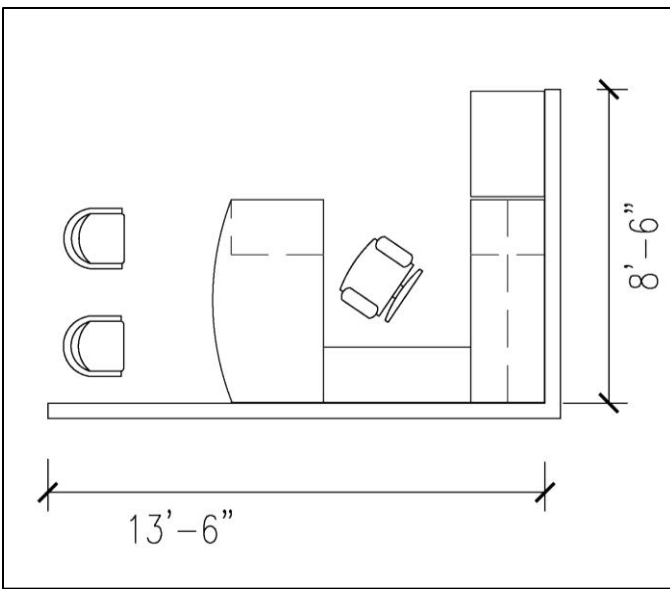

Office B: Model Numbers (left to right in picture)

Option 1 -

Left single full pedestal desk, arc top 36x72:	Q31N3672DLFAW1 (Quick ship w/Amber finish) - $1,077.38
Left single full pedestal desk, arc top 36x72:	31N3672DLFAW1 - $1,077.38
Right single full pedestal desk, arc top 36x72:	Q31N3672DRFAW1 (Quick ship w/Amber finish) - $1,077.38
Right single full pedestal desk, arc top 36x72:	31N3672DRFAW1 - $1,077.38
Left single full pedestal desk, 36x72:	Q31N3672DLFW1 (Quick ship w/Amber finish) - $855.25
Left single full pedestal desk, 36x72:	31N3672DLFW1 - $855.25
Left single full pedestal desk, 30x66:	Q31N3066DLFW1 (Quick ship w/Amber finish) - $780.93
Left single full pedestal desk, 30x66:	31N3066DLFW1 - $780.93
Right single full pedestal desk, 36x72:	Q31N3672DRFW1 (Quick ship w/Amber finish) - $855.25
Right single full pedestal desk, 36x72:	31N3672DRFW1 - $855.25
Right single full pedestal desk, 30x66:	Q31N3066DRFW1 (Quick ship w/Amber finish) - $780.93
Right single full pedestal desk, 30x66:	31N3066DRFW1 - $780.93
Left U-shape desk, 36x72:	31N3672DULW - $719.61
Right U-shape desk, 36x72:	31N3672DURW - $719.61
Left U-shape desk with modesty panel, 36x72:	31N3672DULFW - $857.68
Right U-shape desk with modesty panel, 36x72:	31N3672DURFW - $857.68
If using a U-shape desk - Support base : NAC2804SFB_	
(S-Platinum Metallic, N-Satin Nickel Metallic, A-Anthracite Metallic - $95.43,	
W-wood - $173.81, no additional letter-Cinder) * wood is an upgrade*	

Bridge return 24x51:	Q31N2451BEFW (Quick ship w/Amber finish) - $181.53
Bridge return 24x51:	31N2451BEFW - $181.53
Bridge return 24x45:	Q31N2445BEFW (Quick ship w/Amber finish) - $167.31
Bridge return 24x45:	31N2445BEFW - $167.31