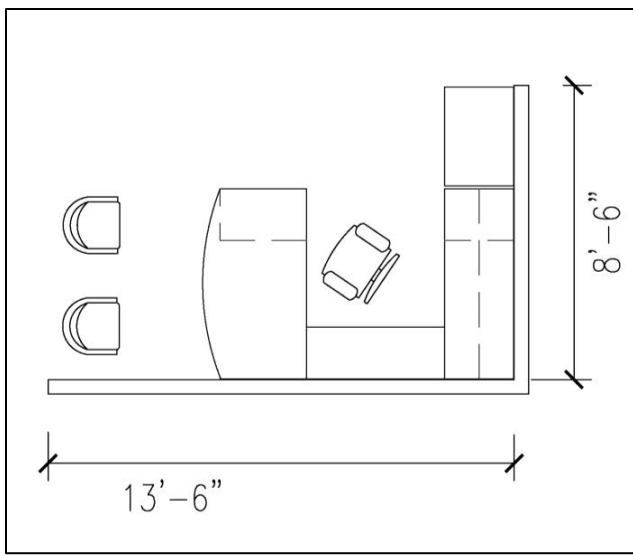

ARROWOOD® - Laminate
by National
Offices Desks
Student (non-historic buildings)

Office B: Model Numbers (left to right in picture)

Option 1 –

Left single full pedestal desk, arc top 36x72:	21-3672LHA - $678.59
Right single full pedestal desk, arc top 36x72:	21-3672RHA - $678.59
Left single full pedestal desk, 36x72:	21-3672LH - $519.81
Left single full pedestal desk, 30x66:	21-3066LH - $485.70
Right single full pedestal desk, 36x72:	21-3672RH - $519.81
Right single full pedestal desk, 30x66:	21-3066RH - $485.70
Left U-shape desk 36x72:	21-3672BLP - $370.77
Right U-shape desk 36x72:	21-3672BRP - $370.77
Left U-shape desk with modesty panel 36x72:	21-3672BLMP - $475.54
Right U-shape desk with modesty panel 36x72:	21-3672BRMP - $475.54
If using a U-shape desk - Support base :	NAC2804SFB_ - $95.43
(S-Platinum Metallic, N-Satin Nickel Metallic, A-Anthracite Metallic no additional letter-Cinder) * no upgrade*	

Bridge return 24x48:	Q21N2448BEFL (Quick ship w/Amber finish) - $137.26
Bridge return 24x48:	21-2448UP - $137.26
Bridge return 24x45:	Q21N2445BEFL (Quick ship w/Amber finish) - $130.36
Bridge return 24x45:	21-2442UP - $130.36

Left single full pedestal credenza 24x66:	21-2466LH - $421.94
Right single full pedestal credenza 24x66:	21-2466RH - $421.94
Left lateral file full pedestal credenza 24x66:	21-2466LP2 - $475.14
Right lateral file full pedestal credenza 24x66:	21-2466RP2 - $475.14
Highback organizer 63" w:	Q21N6336HBHL (Quick ship w/Amber finish) - $363.46
Highback organizer 66" w:	21-15660SC - $363.46

Two-drawer lateral file 24x36:	Q21N2436LFF2L (Quick ship w/Amber finish) - $317.16
Two-drawer lateral file 24x36:	21-2436LF - $317.16
Bookcase 33wx36h:	Q21N3336BCOL (Quick ship w/Amber finish) - $285.89
Bookcase 33wx36h:	21-3336BCO - $285.89
Three-drawer lateral file 24x36x44h:	21-2436LFF3 - $516.97
Bookcase 32wx53h:	21-3353BCOF - $247.72
Bookcase 33wx66h:	Q21N3366BCOFLW (Quick ship w/Amber finish) - $285.89
Bookcase 33wx66h:	21-3366BCO - $285.89

***See actual finish and fabric options at the Design Center on Campus.
*All prices are subject to change and do not include delivery and installation.**