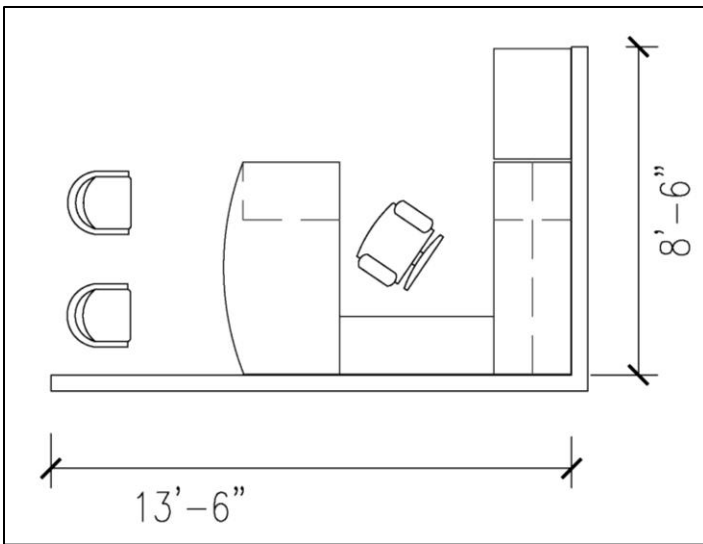

Office B: Model Numbers (left to right in picture)

Option1 -

Left single pedestal desk, low profile 36x72:	M_N_UF3672S - $1,215.00
Left single pedestal desk, low profile 30x66:	M_N_UF3066S - $1,110.00
Left single pedestal desk, low profile 30x60:	M_N_UF3060S - $1,060.00
Right single pedestal desk, low profile 36x72:	M_N_S3672UF - $1,215.00
Right single pedestal desk, low profile 30x66:	M_N_S3066UF - $1,110.00
Right single pedestal desk, low profile 30x60:	M_N_S3060UF - $1,060.00
Rectangular table, 36x72:	M_N_RT3672 - $690.00
Rectangular table, 30x72:	M_N_RT3072 - $650.00
Rectangular table, 30x66:	M_N_RT3066 - $630.00
Rectangular table, 30x60:	M_N_RT3060 - $615.00
Bridge return 24x48:	M_NN-BR2448 - $380.00
Bridge return 24x42:	M_NN-BR2442 - $355.00
Bridge return 24x36:	M_NN-BR2436 - $335.00
Bridge return 18x48:	M__N-BR1848 - $295.00
Bridge return 18x42:	M__N-BR1842 - $280.00
Bridge return 18x36:	M__N-BR1836 - $265.00
Left single pedestal credenza, low profile 24x60:	M_N_UF2460S - $1,055.00
Left single pedestal credenza, low profile 20x60:	M_N_UF2060S - $
Right single pedestal credenza, low profile 24x60:	M_N_S2460UF - $1,055.00
Right single pedestal credenza, low profile 20x60:	M_N_S2060UF - $
Left lateral file credenza, 24x60:	M_N_LF2460S - $1,170.00
Left lateral file credenza, 20x60:	M_N_LF2060S - $1,080.00
Right lateral file credenza, 24x60:	M_N_S2460LF - $1,170.00
Right lateral file credenza, 20x60:	M_N_S2060LF - $1,080.00
Hutch with laminate doors 16x60x44:	M1NN-E604416P - $1,010.00
Hutch with translucent doors 16x60x44:	M1NN-E604416T - $1,510.00
Lateral file unit 24x36:	M_N_2436LF - $890.00
Open lateral file unit 24x36:	M_N_2436B - $685.00
Storage/lateral file unit with laminate doors 24x36x73:	M1N_243673LFP - $1,630.00
Storage/lateral file unit with translucent doors 24x36x73:	M1N_243673LFT - $2,030.00
Storage/lateral file unit with pigeonholes & laminate doors 24x36x73:	M1N_243673LDP - $1,730.00
Storage/lateral file unit with pigeonholes & translucent doors 24x36x73:	M1N_243673LDT - $2,130.00
Open bookcase 12x36x73:	M1NN-B367312 - $725.00

*See actual finish and fabric options at the Design Center on Campus.

*All prices are subject to change and do not include delivery and installation.