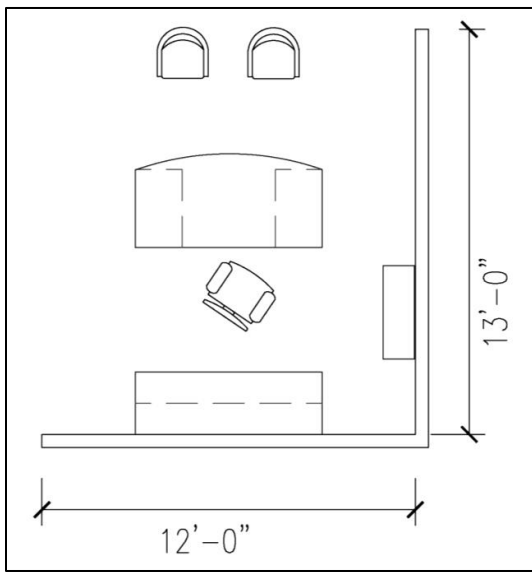

WAVEWORKS® - Wood Veneer
by National
Offices Desks
Student (non-historic buildings)

Office A: Model Numbers (left to right in picture)

Option 4 -

Double full pedestal desk, arc top 36x72:	WWN3672DDFAW8 - $1,563.00
Double full pedestal desk, recessed modesty 36x72:	WWN3672DDFW8 - $1,302.00
Double full pedestal desk, recessed modesty 30x66:	WWN3066DDFW8 - $1,250.00
Double full pedestal desk, recessed modesty 30x60:	WWN3060DDFW8 - $1,189.00
Storage credenza 24x72:	WWN2472CSFW - $1,343.00
Storage credenza 24x66:	WWN2466CSFW - $1,261.00
Storage credenza 24x60:	WWN2460CSFW - $1,226.00
Lateral file credenza 24x72:	WWN2472CFFW - $1,430.00
Kneespace credenza 24x72:	WWN2472CKFW2 - $1,194.00
Kneespace credenza 24x66:	WWN2466CKFW2 - $1,099.00
Kneespace credenza 24x60:	WWN2460CKFW2 - $1,064.00
Highback organizer, open-back 38"hx72"w:	WW7238HBHW - $835.00
Highback organizer, open-back 38"hx66"w:	WW6638HBHW - $789.00
Highback organizer, open-back 38"hx60"w:	WW6038HBHW - $745.00
Highback organizer, full-back 38"hx72"w:	WW7238HBH2W - $835.00
Highback organizer, full-back 38"hx66"w:	WW6638HBH2W - $789.00
Highback organizer, full-back 38"hx60"w:	WW6038HBH2W - $745.00
Highback organizer, full-back, glass/wood 38"hx72"w:	WW7238HBH2GW - $1,034.00
Highback organizer, full-back, glass/wood 38"hx66"w:	WW6638HBH2GW - $988.00
Highback organizer, full-back, glass/wood 38"hx60"w:	WW6038HBH2GW - $943.00
Highback organizer, full-back 50"hx72"w:	WW7250HBH2W - $958.00
Highback organizer, full-back 50"hx66"w:	WW6650HBH2W - $914.00
Highback organizer, full-back 50"hx60"w:	WW6050HBH2W - $871.00
Highback organizer, full-back, glass/wood 50"hx72"w:	WW7250HBH2GW - $1,230.00
Highback organizer, full-back, glass/wood 50"hx66"w:	WW6650HBH2GW - $1,187.00
Highback organizer, full-back, glass/wood 50"hx60"w:	WW6050HBH2GW - $1,140.00
Three-shelf open bookcase 36"wx53"h:	WW3653BC0FW - $529.00
Four-shelf open bookcase 36"wx69"h:	WWN3669BC0FW - $576.00
Five-shelf open bookcase 36"wx80"h:	WWN3680BC0FW - $662.00
Four-shelf open bookcase with lower doors 36"wx69"h:	WWN3669BC0HFW - $705.00
Five-shelf open bookcase with lower doors 36"wx80"h:	WWN3680BC0HFW - $811.00

*See actual finish and fabric options at the Design Center on Campus.

*All prices are subject to change and do not include delivery and installation.