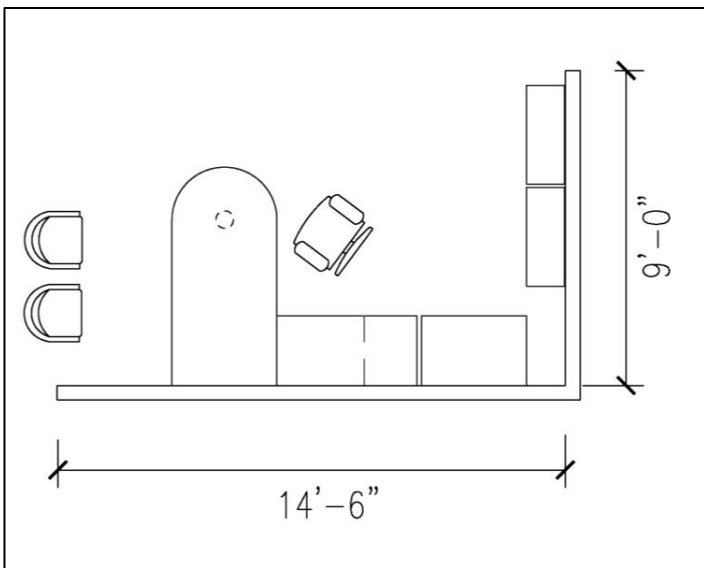

Office C: Model Numbers (left to right in picture)

Option 2 –

Y-shape table 42x72:

M_N_YT3672 - $810.00

Y-shape table 42x66:

M_N_YT3666 - $785.00

Y-shape table 42x60:

M_N_YT3660 - $765.00

Y-shape table with modesty panel 42x72:

M_N_YTM3672 - $850.00

Y-shape table with modesty panel 42x66:

M_N_YTM3666 - $830.00

Y-shape table with modesty panel 42x60:

M_N_YTM3660 - $810.00

Bridge return 24x48:

M_NN-BR2448 - $380.00

Bridge return 24x42:

M_NN-BR2442 - $355.00

Bridge return 24x36:

M_NN-BR2436 - $335.00

Return shell 24x48:

M_NN-R2448S - $440.00

Return shell 24x42:

M_NN-R2442S - $425.00

Return shell 24x36:

M_NN-R2436S - $405.00

Return shell 24x30:

M_NN-R2430S - $390.00

Lateral file unit 24x36:

M_N_2436LF - $890.00

Open lateral file unit 24x36:

M_N_2436B - $685.00

Lateral file credenza 24x72:

M_N_LF2472LF - $1,670.00

Lateral file/bookcase credenza 24x72:

M_N_LF2472B - $1,505.00

Bookcase credenza 24x72:

M_N_B2472B - $1,350.00

Hutch with laminate doors 16x72x44:

M1NN-E724416P - $1,100.00

Hutch with translucent doors 16x72x44:

M1NN-E724416T - $1,600.00

Storage/lateral file unit with laminate doors 24x36x73:

M1N_243673LFP - $1,630.00

Storage/lateral file unit with translucent doors 24x36x73:

M1N_243673LFT - $2,030.00

Storage/lateral file unit with pigeonholes & laminate doors 24x36x73:

M1N_243673LDP - $1,730.00

Storage/lateral file unit with pigeonholes & translucent doors 24x36x73:

M1N_243673LDT - $2,130.00

Open bookcase 12x36x73:

M1NN-B367312 - $725.00