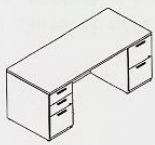

Rectangular tables

Wood Laminate Finish

- Bourbon Cherry
- Mahogany
- Dark Chocolate

Double pedestal desks – low profile