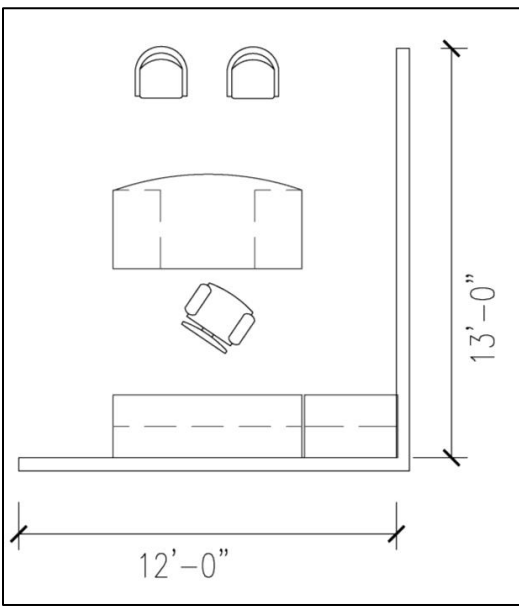

WAVEWORKS® - Wood Veneer
by National
Offices Desks
Student (non-historic buildings)

Office A: Model Numbers (left to right in picture)

Option 3 -

Double full pedestal desk, arc top 36x72:	WWN3672DDFAW8 - $1,563.00
Double full pedestal desk, recessed modesty 36x72:	WWN3672DDFW8 - $1,302.00
Double full pedestal desk, recessed modesty 30x66:	WWN3066DDFW8 - $1,250.00
Double full pedestal desk, recessed modesty 30x60:	WWN3060DDFW8 - $1,189.00
Storage credenza 24x72:	WWN2472CSFW - $1,343.00
Storage credenza 24x66:	WWN2466CSFW - $1,261.00
Storage credenza 24x60:	WWN2460CSFW - $1,226.00
Lateral file credenza 24x72:	WWN2472CFFW - $1,430.00
Kneespace credenza 24x72:	WWN2472CKFW2 - $1,194.00
Kneespace credenza 24x66:	WWN2466CKFW2 - $1,099.00
Kneespace credenza 24x60:	WWN2460CKFW2 - $1,064.00
Highback organizer, open-back 38"hx72"w:	WW7238HBHW - $835.00
Highback organizer, open-back 38"hx66"w:	WW6638HBHW - $789.00
Highback organizer, open-back 38"hx60"w:	WW6038HBHW - $745.00
Highback organizer, full-back 38"hx72"w:	WW7238HBH2W - $835.00
Highback organizer, full-back 38"hx66"w:	WW6638HBH2W - $789.00
Highback organizer, full-back 38"hx60"w:	WW6038HBH2W - $745.00
Highback organizer, full-back, glass/wood 38"hx72"w:	WW7238HBH2GW - $1,034.00
Highback organizer, full-back, glass/wood 38"hx66"w:	WW6638HBH2GW - $988.00
Highback organizer, full-back, glass/wood 38"hx60"w:	WW6038HBH2GW - $943.00
Highback organizer, full-back 50"hx72"w:	WW7250HBH2W - $958.00
Highback organizer, full-back 50"hx66"w:	WW6650HBH2W - $914.00
Highback organizer, full-back 50"hx60"w:	WW6050HBH2W - $871.00
Highback organizer, full-back, glass/wood 50"hx72"w:	WW7250HBH2GW - $1,230.00
Highback organizer, full-back, glass/wood 50"hx66"w:	WW6650HBH2GW - $1,187.00
Highback organizer, full-back, glass/wood 50"hx60"w:	WW6050HBH2GW - $1,140.00
Two-drawer lateral file 24x36:	WWN2436LFF2W - $804.00
Bookcase set-on 36wx38h:	WW3638BCOW - $369.00
Bookcase set-on 36wx50h:	WW3650BCOW - $467.00
Bookcase set-on, with doors 36wx38h:	WW3638BCHW - $408.00
Bookcase set-on, with doors 36wx50h:	WW3650BCHW - $508.00
Bookcase set-on, with glass doors 36wx38h:	WW3638BCHGW - $926.00
Bookcase set-on, with glass doors 36wx50h:	WW3650BCHGW - $1,038.00

*See actual finish and fabric options at the Design Center on Campus.

*All prices are subject to change and do not include delivery and installation.