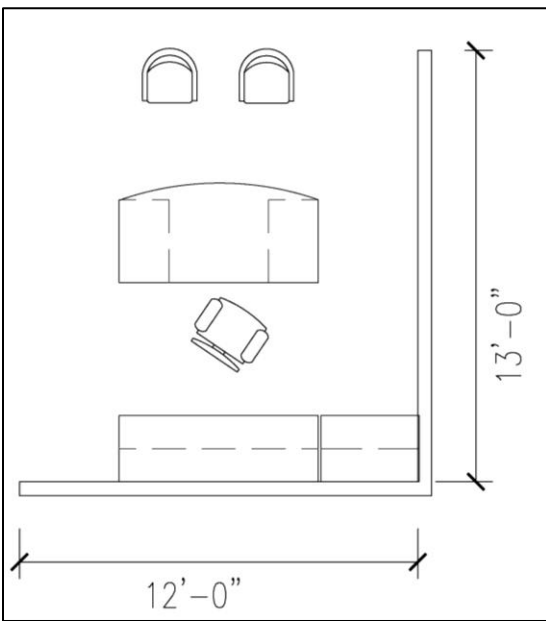

WAVEWORKS® - Laminate
by National
Offices Desks
Student (non-historic buildings)

Office A: Model Numbers (left to right in picture)

Option 3 -

Double full pedestal desk, arc top 36x72:	WWN3672DDFAL8 - $1,018.00
Double full pedestal desk, recessed modesty 36x72:	WWN3672DDFL8 - $834.00
Double full pedestal desk, recessed modesty 30x66:	WWN3066DDFL8 - $800.00
Double full pedestal desk, recessed modesty 30x60:	WWN3060DDFL8 - $771.00
Storage credenza 24x72:	WWN2472CSFL - $1,059.00
Storage credenza 24x66:	WWN2466CSFL - $1,018.00
Storage credenza 24x60:	WWN2460CSFL - $999.00
Lateral file credenza 24x72:	WWN2472CFFL - $925.00
Kneespace credenza 24x72:	WWN2472CKFL2 - $801.00
Kneespace credenza 24x66:	WWN2466CKFL2 - $765.00
Kneespace credenza 24x60:	WWN2460CKFL2 - $751.69
Highback organizer, open-back 38"hx72"w:	WW7238HBHL - $405.00
Highback organizer, open-back 38"hx66"w:	WW6638HBHL - $377.00
Highback organizer, open-back 38"hx60"w:	WW6038HBHL - $350.00
Highback organizer, full-back 38"hx72"w:	WW7238HBH2L - $405.00
Highback organizer, full-back 38"hx66"w:	WW6638HBH2L - $377.00
Highback organizer, full-back 38"hx60"w:	WW6038HBH2L - $350.00
Highback organizer, full-back, glass/laminate 38"hx72"w:	WW7238HBH2GL - $945.00
Highback organizer, full-back, glass/laminate 38"hx66"w:	WW6638HBH2GL - $904.00
Highback organizer, full-back, glass/laminate 38"hx60"w:	WW6038HBH2GL - $863.00
Highback organizer, full-back 50"hx72"w:	WW7250HBH2L - $508.00
Highback organizer, full-back 50"hx66"w:	WW6650HBH2L - $467.00
Highback organizer, full-back 50"hx60"w:	WW6050HBH2L - $424.00
Highback organizer, full-back, glass/laminate 50"hx72"w:	WW7250HBH2GL - $1,125.00
Highback organizer, full-back, glass/laminate 50"hx66"w:	WW6650HBH2GL - $1,085.00
Highback organizer, full-back, glass/laminate 50"hx60"w:	WW6050HBH2GL - $1,524.54
Two-drawer lateral file 24x36:	WWN2436LFF2L - $525.00
Bookcase set-on 36wx38h:	WW3638BCOL - $175.00
Bookcase set-on 36wx50h:	WW3650BCOL - $265.00
Bookcase set-on, with doors 36wx38h:	WW3638BCHL - $190.00
Bookcase set-on, with doors 36wx50h:	WW3650BCHL - $279.00
Bookcase set-on, with glass doors 36wx38h:	WW3638BCHGL - $725.00
Bookcase set-on, with glass doors 36wx50h:	WW3650BCHGL - $800.00

*See actual finish and fabric options at the Design Center on Campus.

*All prices are subject to change and do not include delivery and installation.