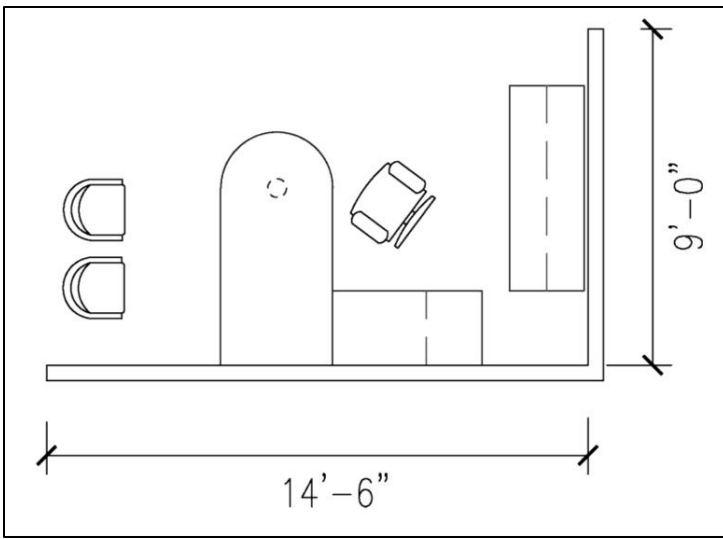

WAVEWORKS® - Wood Veneer
by National
Offices Desks
Student (non-historic buildings)

Office C: Model Numbers (left to right in picture)

Option 3 –

U-shape desk 30x72:	WWN3072DUW - $648.00
U-shape desk 30x66:	WWN3066DUW - $610.00
U-shape desk with modesty panel 30x72:	WWN3072DUFW - $822.00
U-shape desk with modesty panel 30x66:	WWN3066DUFW - $755.00
Left P-shape desk 30x72:	WWN3072DPLW - $717.00
Right P-shape desk 30x72:	WWN3072DPRW - $717.00
Left P-shape desk with modesty panel 30x72:	WWN3072DPLFW - $890.00
Right P-shape desk with modesty panel 30x72:	WWN3072DPRFW - $890.00
If using a U or P-shape desk - Support base – NAC2804SF_ - $95.00	
(BS-Platinum Metallic, BN-Satin Nickel Metallic, BA-Anthracite Metallic) *no upgrade*	
NAC2812SHB Wood - $174.00 *upgrade*	
Left single full pedestal desk, arc top 36x72:	WWN3672DLFAW1 - $1,367.00
Right single full pedestal desk, arc top 36x72:	WWN3672DRFAW1 - $1,367.00
Left single full pedestal, recessed modesty panel desk, 36x72:	WWN3672DLFW1 - $1,116.00
Left single full pedestal, recessed modesty panel desk, 30x66:	WWN3066DLFW1 - $1,037.00
Right single full pedestal, recessed modesty panel desk, 36x72:	WWN3672DRFW1 - $1,116.00
Right single full pedestal, recessed modesty panel desk, 30x66:	WWN3066DRFW1 - $1,037.00
Left return, box/box/file 24x42:	WWN2442RLEFW1 - $726.00
Left return, box/box/file 24x48:	WWN2448RLEFW1 - $756.00
Left return, box/box/file 24x60:	WWN2460RLEFW1 - $785.00
Right return, box/box/file 24x42:	WWN2442RREFW1 - $726.00
Right return, box/box/file 24x48:	WWN2448RREFW1 - $756.00
Right return, box/box/file 24x60:	WWN2460RREFW1 - $785.00
Left return, file/file 24x42:	WWN2442RLEFW2 - $726.00
Left return, file/file 24x48:	WWN2448RLEFW2 - $756.00
Left return, file/file 24x60:	WWN2460RLEFW2 - $785.00
Right return, file/file 24x42:	WWN2442RREFW2 - $726.00
Right return, file/file 24x48:	WWN2448RREFW2 - $756.00
Right return, file/file 24x60:	WWN2460RREFW2 - $785.00

***See actual finish and fabric options at the Design Center on Campus.
*All prices are subject to change and do not include delivery and installation.**