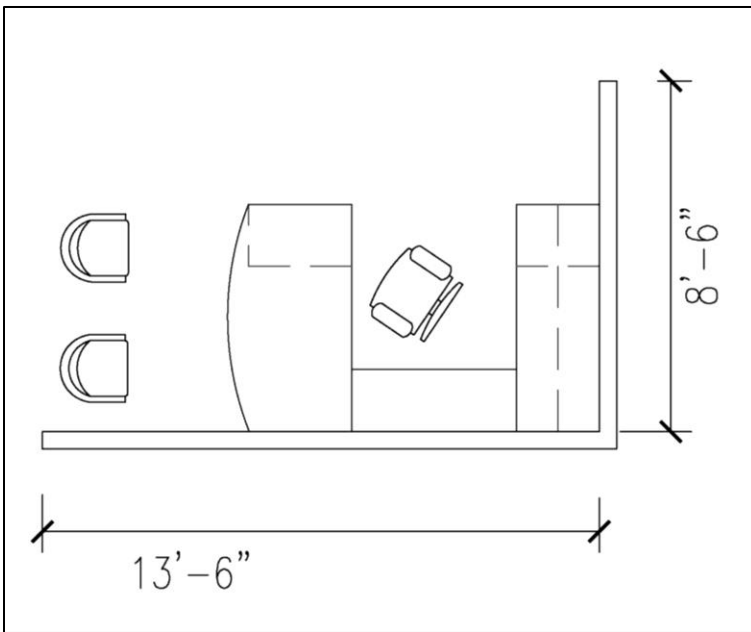

ARROWOOD® - Wood Veneer
by National
Offices Desks
Student (non-historic buildings)

Office B: Model Numbers (left to right in picture)

Option 2 -

Left single full pedestal desk, arc top 36x72:	Q31N3672DLFAW1 (Quick ship w/Amber finish) - $1,077.38
Left single full pedestal desk, arc top 36x72:	31N3672DLFAW1 - $1,077.38
Right single full pedestal desk, arc top 36x72:	Q31N3672DRFAW1 (Quick ship w/Amber finish) - $1,077.38
Right single full pedestal desk, arc top 36x72:	31N3672DRFAW1 - $1,077.38
Left single full pedestal desk, 36x72:	Q31N3672DLFW1 (Quick ship w/Amber finish) - $855.25
Left single full pedestal desk, 36x72:	31N3672DLFW1 - $855.25
Left single full pedestal desk, 30x66:	Q31N3066DLFW1 (Quick ship w/Amber finish) - $780.93
Left single full pedestal desk, 30x66:	31N3066DLFW1 - $780.93
Right single full pedestal desk, 36x72:	Q31N3672DRFW1 (Quick ship w/Amber finish) - $855.25
Right single full pedestal desk, 36x72:	31N3672DRFW1 - $855.25
Right single full pedestal desk, 30x66:	Q31N3066DRFW1 (Quick ship w/Amber finish) - $780.93
Right single full pedestal desk, 30x66:	31N3066DRFW1 - $780.93
Left U-shape desk, 36x72:	31N3672DULW - $719.61
Right U-shape desk, 36x72:	31N3672DURW - $719.61
Left U-shape desk with modesty panel, 36x72:	31N3672DULFW - $857.68
Right U-shape desk with modesty panel, 36x72:	31N3672DURFW - $857.68
If using a U-shape desk - Support base :	NAC2804SFB_
(S-Platinum Metallic, N-Satin Nickel Metallic, A-Anthracite Metallic - $95.43,	
W-wood - $173.81, no additional letter-Cinder) * wood is an upgrade*	
Bridge return 24x51:	Q31N2451BEFW (Quick ship w/Amber finish) - $181.53
Bridge return 24x51:	31N2451BEFW - $181.53
Bridge return 24x45:	Q31N2445BEFW (Quick ship w/Amber finish) - $167.31
Bridge return 24x45:	31N2445BEFW - $167.31

****See actual finish and fabric options at the Design Center on Campus.
*All prices are subject to change and do not include delivery and installation.***