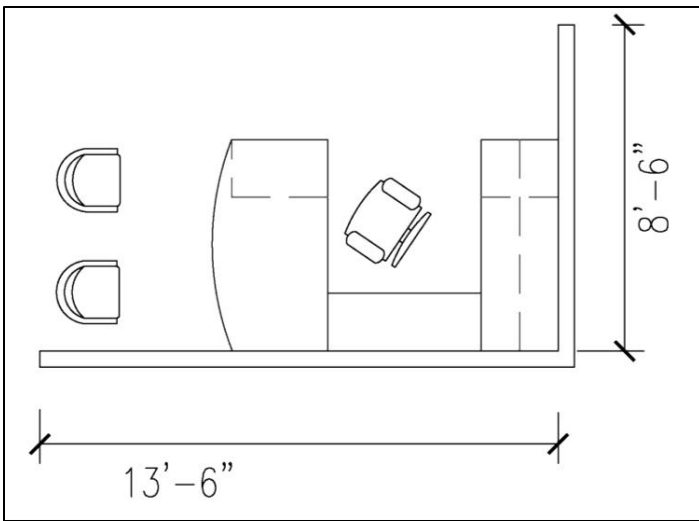

WAVEWORKS® - Wood Veneer
by National
Offices Desks
Student (non-historic buildings)

Office B: Model Numbers (left to right in picture)

Option 1 –

Left single full pedestal desk, arc top 36x72:	WWN3672DLFAW1 - $1,367.00
Right single full pedestal desk, arc top 36x72:	WWN3672DRFAW1 - $1,367.00
Left single full pedestal, recessed modesty panel desk, 36x72:	WWN3672DLFW1 - $1,116.00
Left single full pedestal, recessed modesty panel desk, 30x66:	WWN3066DLFW1 - $1,037.00
Right single full pedestal, recessed modesty panel desk, 36x72:	WWN3672DRFW1 - $1,116.00
Right single full pedestal, recessed modesty panel desk, 30x66:	WWN3066DRFW1 - $1,037.00
U-shape desk 30x72:	WWN3072DUW - $648.00
U-shape desk 30x66:	WWN3066DUW - $610.00
U-shape desk with modesty panel 30x72:	WWN3072DUFW - $822.00
U-shape desk with modesty panel 30x66:	WWN3066DUFW - $755.00
Left P-shape desk 30x72:	WWN3072DPLW - $717.00
Right P-shape desk 30x72:	WWN3072DPRW - $717.00
Left P-shape desk with modesty panel 30x72:	WWN3072DPLFW - $890.00
Right P-shape desk with modesty panel 30x72:	WWN3072DPRFW - $890.00
If using a U or P-shape desk - Support base – NAC2804SF_ - $95.00	
(BS-Platinum Metallic, BN-Satin Nickel Metallic, BA-Anthracite Metallic) *no upgrade*	
NAC2812SHB Wood - $174.00 *upgrade*	
Bridge return 24x48:	WWN2448BEFW - $318.00
Bridge return 24x42:	WWN2442BEFW - $299.00
Left single full pedestal credenza 24x72:	WWN2472CLFW2 - $902.00
Left single full pedestal credenza 24x66:	WWN2466CLFW2 - $887.00
Left single full pedestal credenza 24x60:	WWN2460CLFW2 - $870.00
Right single full pedestal credenza 24x72:	WWN2472CRFW2 - $902.00
Right single full pedestal credenza 24x66:	WWN2466CRFW2 - $887.00
Right single full pedestal credenza 24x60:	WWN2460CRFW2 - $870.00
Left lateral file full pedestal credenza 24x72:	WWN2472CLFW6 - $1,081.00
Right lateral file full pedestal credenza 24x72:	WWN2472CRFW6 - $1,081.00
Left box/box/file & file/file full pedestal credenza 24x72:	WWN2472CLFW12 - $1,133.00
Right box/box/file & file/file full pedestal credenza 24x72:	WWN2472CRFW12 - $1,133.00

*See actual finish and fabric options at the Design Center on Campus.
*All prices are subject to change and do not include delivery and installation.