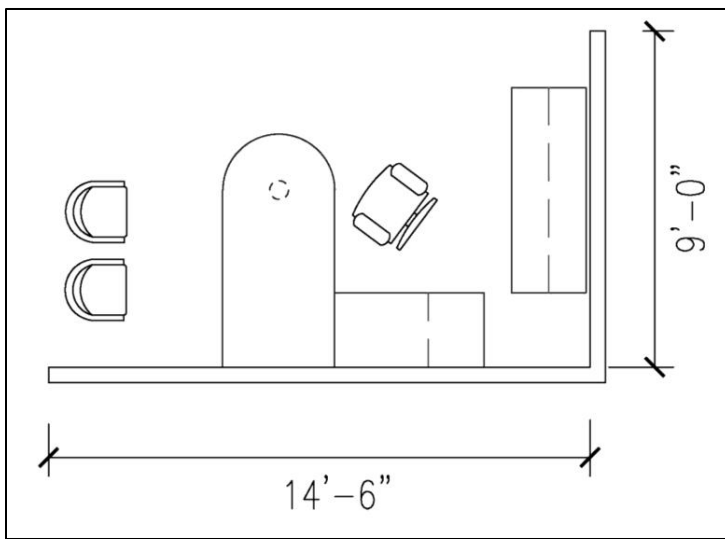

ARROWOOD® - Laminate
by National
Offices Desks
Student (non-historic buildings)

Office C: Model Numbers (left to right in picture)

Option 3 –

Left U-shape desk 36x72:	21-3672BLP - $370.77
Right U-shape desk 36x72:	21-3672BRP - $370.77
Left U-shape desk with modesty panel 36x72:	21-3672BLMP - $475.54
Right U-shape desk with modesty panel 36x72:	21-3672BRMP - $475.54
If using a U-shape desk - Support base :	NAC2804SFB_ - $94.43
(S-Platinum Metallic, N-Satin Nickel Metallic, A-Anthracite Metallic	
no additional letter-Cinder) * no upgrade*	
Left single full pedestal desk, arc top 36x72:	21-3672LHA - $678.59
Right single full pedestal desk, arc top 36x72:	21-3672RHA - $678.59
Left single full pedestal desk, 36x72:	21-3672LH - $519.81
Left single full pedestal desk, 30x66:	21-3066LH - $485.70
Right single full pedestal desk, 36x72:	21-3672RH - $519.81
Right single full pedestal desk, 30x66:	21-3066RH - $485.70
Left return full pedestal 24x42:	21-2442LH - $302.14
Left return full pedestal 24x48:	21-2448LH - $317.16
Right return full pedestal 24x42:	21-2442RH - $302.14
Right return full pedestal 24x48:	21-2448RH - $317.16
Two-drawer lateral file 24x36:	Q21N2436LFF2L (Quick ship w/Amber finish) - $317.16
Two-drawer lateral file 24x36:	21-2436LF - $317.16
Bookcase set-on 33wx36h:	Q21N3336BCOL (Quick ship w/Amber finish) - $201.43
Bookcase set-on 33wx36h:	21-3336BCO - $201.43
Storage credenza, full pedestal 24x72:	21-2472SH - $618.90
Storage credenza, full pedestal 24x66:	21-2466SH - $606.31
Kneespace credenza, full pedestal 24x72:	21-2472XH - $542.96
Kneespace credenza, full pedestal 24x66:	21-2466XH - $528.34
Highback organizer 69" w:	Q21N6936HBHL (Quick ship w/Amber finish) - $378.08
Highback organizer 72" w:	21-15720SC - $378.08
Highback organizer 63" w:	Q21N6336HBHL (Quick ship w/Amber finish) - $363.46
Highback organizer 66" w:	21-15660SC - $363.46

*See actual finish and fabric options at the Design Center on Campus.
*All prices are subject to change and do not include delivery and installation.