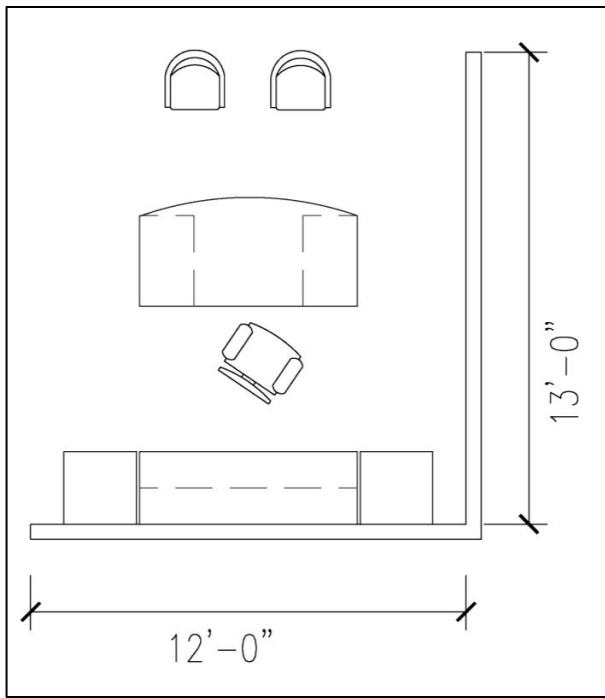

WAVEWORKS® - Wood Veneer
by National
Offices Desks
Student (non-historic buildings)

Office A: Model Numbers (left to right in picture)

Option 1 -

Double full pedestal desk, arc top 36x72:	WWN3672DDFAW8 - $1,563.00
Double full pedestal desk, recessed modesty 36x72:	WWN3672DDFW8 - $1,302.00
Double full pedestal desk, recessed modesty 30x66:	WWN3066DDFW8 - $1,250.00
Double full pedestal desk, recessed modesty 30x60:	WWN3060DDFW8 - $1,189.00
Storage credenza 24x72:	WWN2472CSFW - $1,343.00
Storage credenza 24x66:	WWN2466CSFW - $1,261.00
Storage credenza 24x60:	WWN2460CSFW - $1,226.00
Lateral file credenza 24x72:	WWN2472CFFW - $1,430.00
Kneespace credenza 24x72:	WWN2472CKFW2 - $1,194.00
Kneespace credenza 24x66:	WWN2466CKFW2 - $1,099.00
Kneespace credenza 24x60:	WWN2460CKFW2 - $1,064.00
Highback organizer, open-back 38"hx72"w:	WW7238HBHW - $835.00
Highback organizer, open-back 38"hx66"w:	WW6638HBHW - $789.00
Highback organizer, open-back 38"hx60"w:	WW6038HBHW - $745.00
Highback organizer, full-back 38"hx72"w:	WW7238HBH2W - $835.00
Highback organizer, full-back 38"hx66"w:	WW6638HBH2W - $789.00
Highback organizer, full-back 38"hx60"w:	WW6038HBH2W - $745.00
Highback organizer, full-back, glass/wood 38"hx72"w:	WW7238HBH2GW - $1,034.00
Highback organizer, full-back, glass/wood 38"hx66"w:	WW6638HBH2GW - $988.00
Highback organizer, full-back, glass/wood 38"hx60"w:	WW6038HBH2GW - $943.00
Highback organizer, full-back 50"hx72"w:	WW7250HBH2W - $958.00
Highback organizer, full-back 50"hx66"w:	WW6650HBH2W - $914.00
Highback organizer, full-back 50"hx60"w:	WW6050HBH2W - $871.00
Highback organizer, full-back, glass/wood 50"hx72"w:	WW7250HBH2GW - $1,230.00
Highback organizer, full-back, glass/wood 50"hx66"w:	WW6650HBH2GW - $1,187.00
Highback organizer, full-back, glass/wood 50"hx60"w:	WW6050HBH2GW - $1,140.00

*See actual finish and fabric options at the Design Center on Campus.

*All prices are subject to change and do not include delivery and installation.