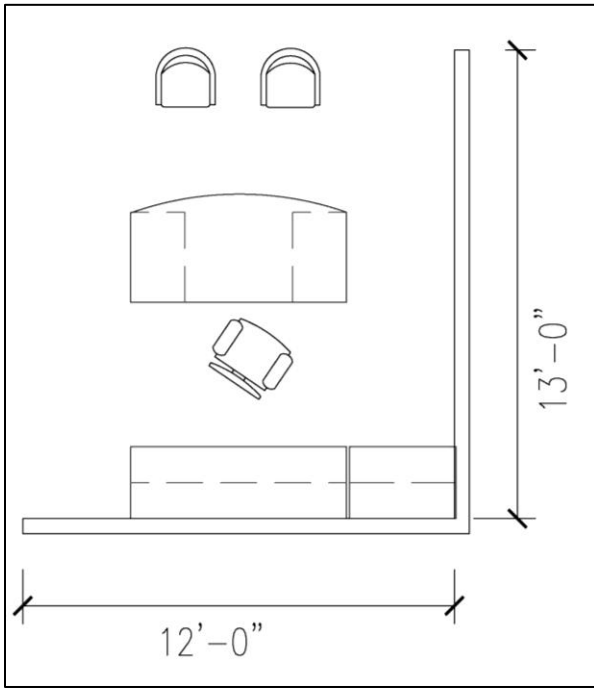

ARROWOOD® - Wood Veneer
by National

Offices Desks
Student (non-historic buildings)

Office A: Model Numbers (left to right in picture)

Option 3 –

Double pedestal desk, arc top, full pedestal 36x72:	31N3672DDFAW8 - $1,221.55
Double pedestal desk, full pedestal 36x72:	Q31N3672DDFW8 (Quick ship w/Amber finish) - $1,000.22
Double pedestal desk, full pedestal 36x72:	31N3672DDFW8 - $1,000.22
Double pedestal desk, full pedestal 30x60:	Q31N3060DDFW8 (Quick ship w/Amber finish) - $903.17
Double pedestal desk, full pedestal 30x60:	31N3060DDFW8 - $903.17
Storage credenza, full pedestal 21x72:	Q31N2172CSFW2 (Quick ship w/Amber finish) - $946.21
Storage credenza, full pedestal 21x72:	31N2172CSFW2 - $946.21
Storage credenza, full pedestal 21x66:	31N2166CSFW2 - $856.46
Kneespace credenza, full pedestal 21x72:	Q31N2172CKFW2 (Quick ship w/Amber finish) - $925.50
Kneespace credenza, full pedestal 21x72:	21N2172CKFW2 - $925.50
Kneespace credenza, full pedestal 21x66:	31N2166CKFW2 - $836.57
Highback organizer 69" w:	Q31N7236HBHW (Quick ship w/Amber finish) - $694.43
Highback organizer 69" w:	31N7236HBHW - $694.43
Highback organizer 63" w:	31N6636HBHW - $672.91
Two-drawer lateral file 36wx30h:	Q31N2136LFF2W (Quick ship w/Amber finish) - $499.91
Two-drawer lateral file 36wx30h:	31N2136LFF2W - $499.91
Bookcase, set-on 38" h:	31N3238BCOW - $326.50
Three-drawer lateral file 36wx44h:	31N2136LFF3W - $648.95
Four-drawer lateral file 36wx58h:	31N2136LFF4W - $816.67
Bookcase 32wx66h:	Q31N3266BCOFW (Quick ship w/Amber finish) - $472.29
Bookcase 32wx66h:	31N3266BCOFW - $472.29
Bookcase 32wx53h:	Q31N3253BCOFW (Quick ship w/Amber finish) - $369.55
Bookcase 32wx53h:	31N3253BCOFW - $369.55

****See actual finish and fabric options at the Design Center on Campus.
*All prices are subject to change and do not include delivery and installation.***