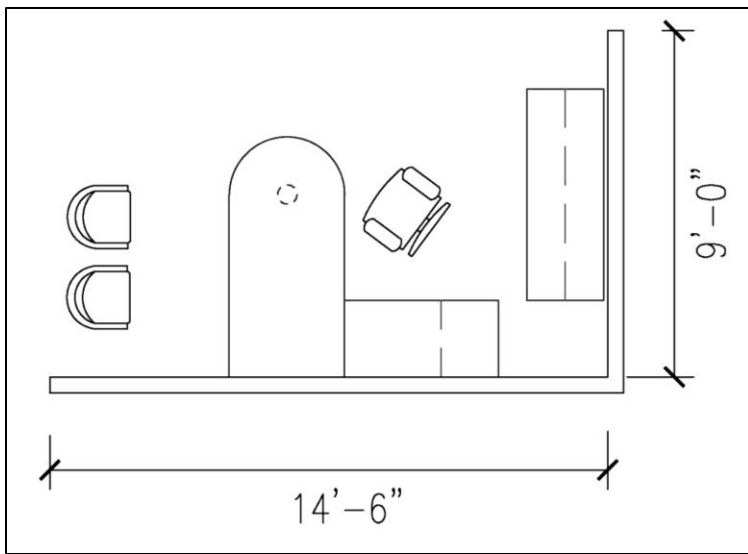

ARROWOOD® - Wood Veneer
by National
Offices Desks
Student (non-historic buildings)

Office C: Model Numbers (left to right in picture)

Option 3 –

Left U-shape desk, 36x72:	31N3672DULW - $719.61
Right U-shape desk, 36x72:	31N3672DURW - $719.61
Left U-shape desk with modesty panel, 36x72:	31N3672DULFW - $857.68
Right U-shape desk with modesty panel, 36x72:	31N3672DURFW - $857.68
If using a U-shape desk - Support base :	NAC2804SFB_
(S-Platinum Metallic, N-Satin Nickel Metallic, A-Anthracite Metallic - $95.43, W-wood - $173.81, no additional letter-Cinder) * wood is an upgrade*	
Left single full pedestal desk, arc top 36x72:	Q31N3672DLFAW1 (Quick ship w/Amber finish) - $1,077.38
Left single full pedestal desk, arc top 36x72:	31N3672DLFAW1 - $1,077.38
Right single full pedestal desk, arc top 36x72:	Q31N3672DRFAW1 (Quick ship w/Amber finish) - $1,077.38
Right single full pedestal desk, arc top 36x72:	31N3672DRFAW1 - $1,077.38
Left single full pedestal desk, 36x72:	Q31N3672DLFW1 (Quick ship w/Amber finish) - $855.25
Left single full pedestal desk, 36x72:	31N3672DLFW1 - $855.25
Left single full pedestal desk, 30x66:	Q31N3066DLFW1 (Quick ship w/Amber finish) - $780.93
Left single full pedestal desk, 30x66:	31N3066DLFW1 - $780.93
Right single full pedestal desk, 36x72:	Q31N3672DRFW1 (Quick ship w/Amber finish) - $855.25
Right single full pedestal desk, 36x72:	31N3672DRFW1 - $855.25
Right single full pedestal desk, 30x66:	Q31N3066DRFW1 (Quick ship w/Amber finish) - $780.93
Right single full pedestal desk, 30x66:	31N3066DRFW1 - $780.93
Left return full pedestal 24x52:	Q31N2452RLEFW2 (Quick ship w/Amber finish) - $609.96
Left return full pedestal 24x52:	31N2452RLEFW2 - $609.96
Left return full pedestal 24x44:	31N2444RLEFW2 - $575.04
Right return full pedestal 24x52:	Q31N2452RREFW2 (Quick ship w/Amber finish) - $609.96
Right return full pedestal 24x52:	31N2452RREFW2 - $609.96
Right return full pedestal 24x44:	31N2444RREFW2 - $575.04

***See actual finish and fabric options at the Design Center on Campus.
*All prices are subject to change and do not include delivery and installation.**