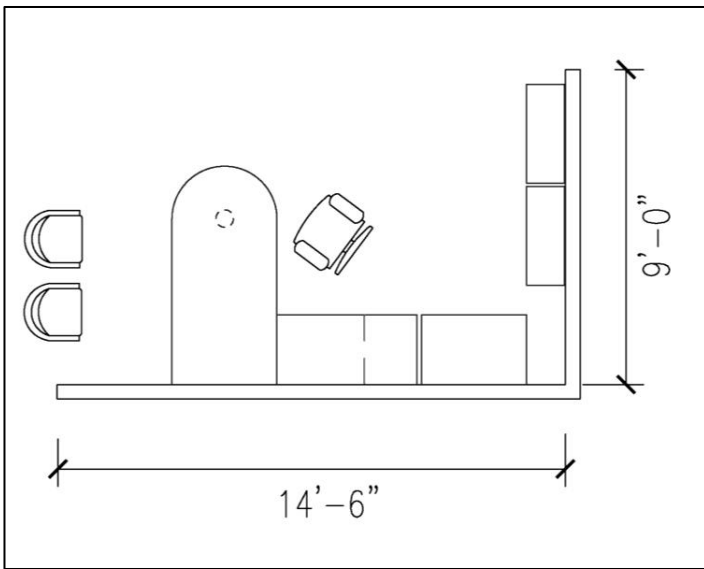

ARROWOOD® - Wood Veneer
by National
Offices Desks
Student (non-historic buildings)

Office C: Model Numbers (left to right in picture)

Option 2 –

Left U-shape desk, 36x72:	31N3672DULW - $719.61
Right U-shape desk, 36x72:	31N3672DURW - $719.61
Left U-shape desk with modesty panel, 36x72:	31N3672DULFW - $857.68
Right U-shape desk with modesty panel, 36x72:	31N3672DURFW - $857.68
If using a U-shape desk - Support base :	NAC2804SFB_
(S-Platinum Metallic, N-Satin Nickel Metallic, A-Anthracite Metallic - $95.43,	
W-wood - $173.81, no additional letter-Cinder) * wood is an upgrade*	
Left single full pedestal desk, arc top 36x72:	Q31N3672DLFAW1 (Quick ship w/Amber finish) - $1,077.38
Left single full pedestal desk, arc top 36x72:	31N3672DLFAW1 - $1,077.38
Right single full pedestal desk, arc top 36x72:	Q31N3672DRFAW1 (Quick ship w/Amber finish) - $1,077.38
Right single full pedestal desk, arc top 36x72:	31N3672DRFAW1 - $1,077.38
Left single full pedestal desk, 36x72:	Q31N3672DLFW1 (Quick ship w/Amber finish) - $855.25
Left single full pedestal desk, 36x72:	31N3672DLFW1 - $855.25
Left single full pedestal desk, 30x66:	Q31N3066DLFW1 (Quick ship w/Amber finish) - $780.93
Left single full pedestal desk, 30x66:	31N3066DLFW1 - $780.93
Right single full pedestal desk, 36x72:	Q31N3672DRFW1 (Quick ship w/Amber finish) - $855.25
Right single full pedestal desk, 36x72:	31N3672DRFW1 - $855.25
Right single full pedestal desk, 30x66:	Q31N3066DRFW1 (Quick ship w/Amber finish) - $780.93
Right single full pedestal desk, 30x66:	31N3066DRFW1 - $780.93
Left return full pedestal 24x44:	31N2444RLEFW2 - $575.04
Right return full pedestal 24x44:	31N2444RREFW2 - $575.04
Two-drawer lateral file 36wx30h:	Q31N2136LFF2W (Quick ship w/Amber finish) - $499.91
Two-drawer lateral file 36wx30h:	31N2136LFF2W - $499.91
Bookcase 32wx66h:	Q31N3266BCOFW (Quick ship w/Amber finish) - $472.29
Bookcase 32wx66h:	31N3266BCOFW - $472.29
Bookcase 32wx53h:	Q31N3253BCOFW (Quick ship w/Amber finish) - $369.55
Bookcase 32wx53h:	31N3253BCOFW - $369.55

****See actual finish and fabric options at the Design Center on Campus.
*All prices are subject to change and do not include delivery and installation.***