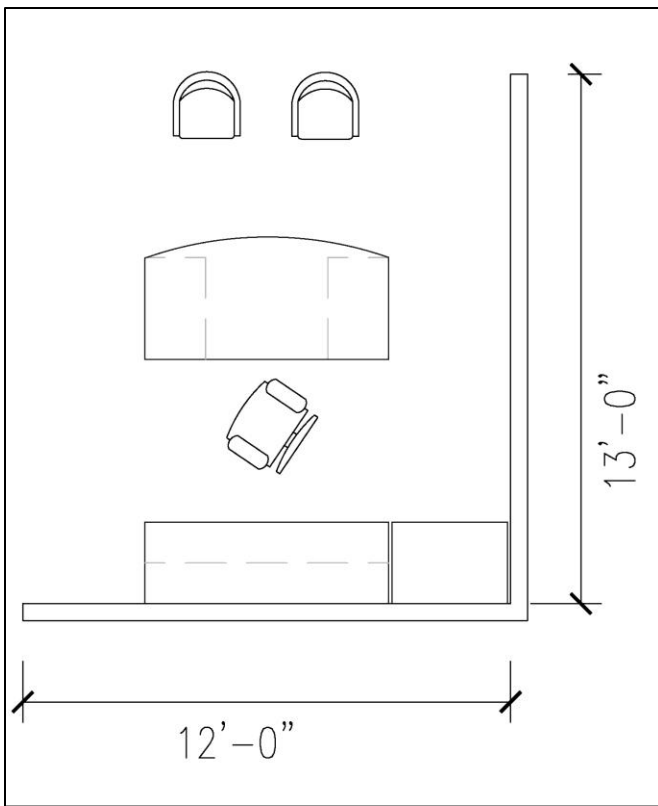

ARROWOOD® - Laminate
by National
Offices Desks
Student (non-historic buildings)

Office A: Model Numbers (left to right in picture)

Option 2 –

Double full pedestal desk, arc top 36x72:	21-3672DHA - $766.31
Double full pedestal desk, 36x72:	21-3672DH - $607.93
Double full pedestal desk, 30x60:	21-3060DH - $534.43
Storage credenza 24x72:	21-2472SH - $618.00
Storage credenza 24x66:	21-2466SH - $606.31
Kneespace credenza 24x72:	21-2472XH - $542.96
Kneespace credenza 24x66:	21-2466XH - $528.34
Highback organizer 69" w:	Q21N6936HBHL (Quick ship w/Amber finish) - $378.08
Highback organizer 72" w:	21-15720SC - $378.08
Highback organizer 63" w:	Q21N6336HBHL (Quick ship w/Amber finish) - $363.46
Highback organizer 66" w:	21-15660SC - $363.46
Two-drawer lateral file 24x36:	Q21N2436LFF2L (Quick ship w/Amber finish) - $317.16
Two-drawer lateral file 24x36:	21-2436LF - $317.16
Bookcase 33wx36h:	Q21N3336BCOL (Quick ship w/Amber finish) - $285.89
Bookcase 33wx36h:	21-3336BCO - $285.89
Three-drawer lateral file 24x36x44h:	21-2436LFF3 - $516.97
Bookcase 32wx53h:	21-3353BCOF - $247.72
Bookcase 33wx66h:	Q21N3366BCOFLW (Quick ship w/Amber finish) - $285.89
Bookcase 33wx66h:	21-3366BCO - $285.89

**See actual finish and fabric options at the Design Center on Campus.
All prices are subject to change and do not include delivery and installation.