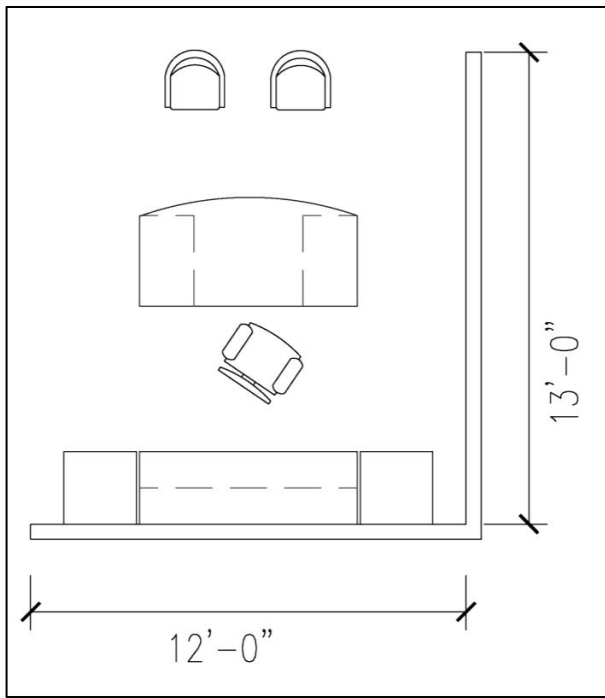

WAVEWORKS® - Laminate
by National
Offices Desks
Student (non-historic buildings)

Office A: Model Numbers (left to right in picture)

Option 1 -

Double full pedestal desk, arc top 36x72:	WWN3672DDFAL8 - $1,018.00
Double full pedestal desk, recessed modesty 36x72:	WWN3672DDFL8 - $834.00
Double full pedestal desk, recessed modesty 30x66:	WWN3066DDFL8 - $800.00
Double full pedestal desk, recessed modesty 30x60:	WWN3060DDFL8 - $771.00
Storage credenza 24x72:	WWN2472CSFL - $1,059.00
Storage credenza 24x66:	WWN2466CSFL - $1,018.00
Storage credenza 24x60:	WWN2460CSFL - $999.00
Lateral file credenza 24x72:	WWN2472CFFL - $925.00
Kneespace credenza 24x72:	WWN2472CKFL2 - $801.00
Kneespace credenza 24x66:	WWN2466CKFL2 - $765.00
Kneespace credenza 24x60:	WWN2460CKFL2 - $751.69
Highback organizer, open-back 38"hx72"w:	WW7238HBHL - $405.00
Highback organizer, open-back 38"hx66"w:	WW6638HBHL - $377.00
Highback organizer, open-back 38"hx60"w:	WW6038HBHL - $350.00
Highback organizer, full-back 38"hx72"w:	WW7238HBH2L - $405.00
Highback organizer, full-back 38"hx66"w:	WW6638HBH2L - $377.00
Highback organizer, full-back 38"hx60"w:	WW6038HBH2L - $350.00
Highback organizer, full-back, glass/laminate 38"hx72"w:	WW7238HBH2GL - $945.00
Highback organizer, full-back, glass/laminate 38"hx66"w:	WW6638HBH2GL - $904.00
Highback organizer, full-back, glass/laminate 38"hx60"w:	WW6038HBH2GL - $863.00
Highback organizer, full-back 50"hx72"w:	WW7250HBH2L - $508.00
Highback organizer, full-back 50"hx66"w:	WW6650HBH2L - $467.00
Highback organizer, full-back 50"hx60"w:	WW6050HBH2L - $424.00
Highback organizer, full-back, glass/laminate 50"hx72"w:	WW7250HBH2GL - $1,125.00
Highback organizer, full-back, glass/laminate 50"hx66"w:	WW6650HBH2GL - $1,085.00
Highback organizer, full-back , glass/laminate 50"hx60"w:	WW6050HBH2GL - $1,524.54

*See actual finish and fabric options at the Design Center on Campus.

*All prices are subject to change and do not include delivery and installation.