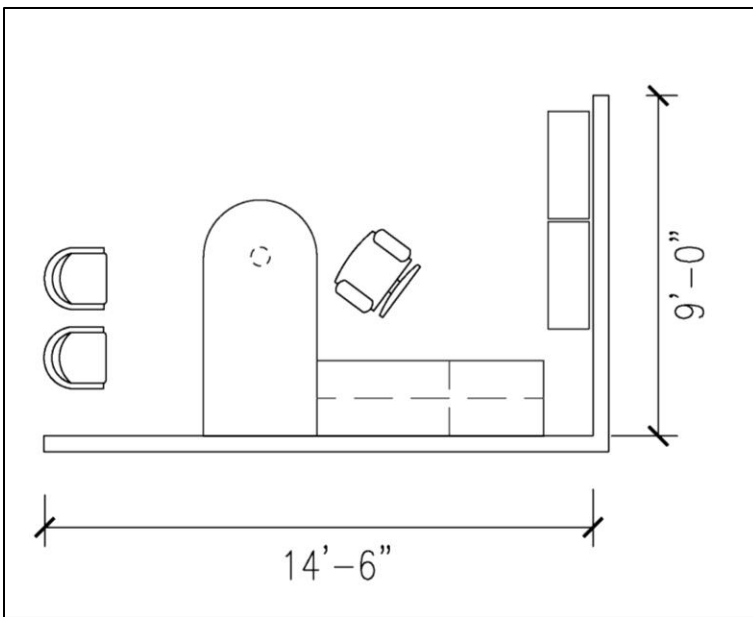

WAVEWORKS® - Wood Veneer
by National
Offices Desks
Student (non-historic buildings)

Office C: Model Numbers (left to right in picture)

Option 1 –

U-shape desk 30x72:	WWN3072DUW - $648.00
U-shape desk 30x66:	WWN3066DUW - $610.00
U-shape desk with modesty panel 30x72:	WWN3072DUFW - $822.00
U-shape desk with modesty panel 30x66:	WWN3066DUFW - $755.00
Left P-shape desk 30x72:	WWN3072DPLW - $717.00
Right P-shape desk 30x72:	WWN3072DPRW - $717.00
Left P-shape desk with modesty panel 30x72:	WWN3072DPLFW - $890.00
Right P-shape desk with modesty panel 30x72:	WWN3072DPRFW - $890.00
If using a U or P-shape desk - Support base – NAC2804SF_ - $95.00	
(BS-Platinum Metallic, BN-Satin Nickel Metallic, BA-Anthracite Metallic) *no upgrade*	
NAC2812SHB Wood - $174.00 *upgrade*	
Left single full pedestal desk, arc top 36x72:	WWN3672DLFAW1 - $1,367.00
Right single full pedestal desk, arc top 36x72:	WWN3672DRFAW1 - $1,367.00
Left single full pedestal, recessed modesty panel desk, 36x72:	WWN3672DLFW1 - $1,116.00
Left single full pedestal, recessed modesty panel desk, 30x66:	WWN3066DLFW1 - $1,037.00
Right single full pedestal, recessed modesty panel desk, 36x72:	WWN3672DRFW1 - $1,116.00
Right single full pedestal, recessed modesty panel desk, 30x66:	WWN3066DRFW1 - $1,037.00

**See actual finish and fabric options at the Design Center on Campus.
All prices are subject to change and do not include delivery and installation.