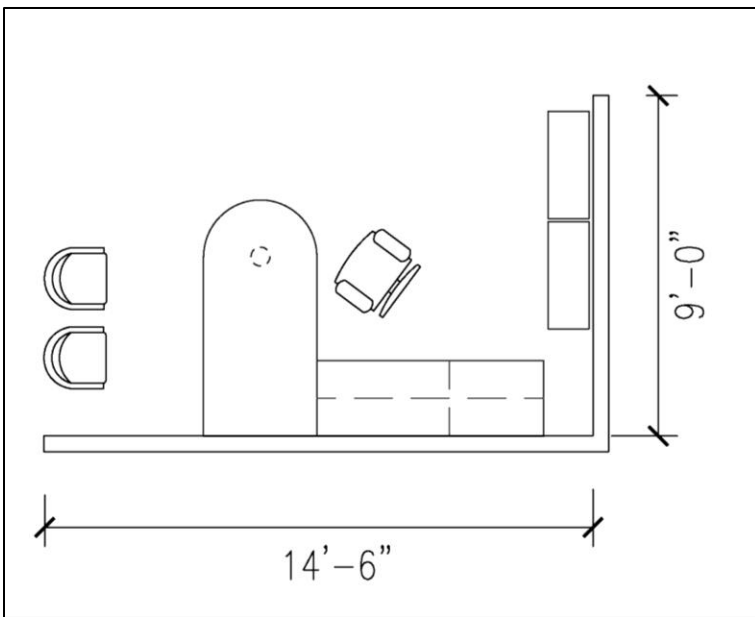

ARROWOOD® - Laminate
by National
Offices Desks
Student (non-historic buildings)

Office C: Model Numbers (left to right in picture)

Option 1 –

Left U-shape desk 36x72:	21-3672BLP - $370.77
Right U-shape desk 36x72:	21-3672BRP - $370.77
Left U-shape desk with modesty panel 36x72:	21-3672BLMP - $475.54
Right U-shape desk with modesty panel 36x72:	21-3672BRMP - $475.54
If using a U-shape desk - Support base :	NAC2804SFB_ - $95.43
(S-Platinum Metallic, N-Satin Nickel Metallic, A-Anthracite Metallic no additional letter-Cinder) * no upgrade*	
Left single full pedestal desk, arc top 36x72:	21-3672LHA - $678.59
Right single full pedestal desk, arc top 36x72:	21-3672RHA - $678.59
Left single full pedestal desk, 36x72:	21-3672LH - $519.81
Left single full pedestal desk, 30x66:	21-3066LH - $485.70
Right single full pedestal desk, 36x72:	21-3672RH - $519.81
Right single full pedestal desk, 30x66:	21-3066RH - $485.70
Left return multi-file full pedestal 24x72:	21-2472LPRM - $507.63
Right return multi-file full pedestal 24x72:	21-2472RPRM - $507.63
Highback organizer 69" w:	Q21N6936HBHL (Quick ship w/Amber finish) - $378.08
Highback organizer 72" w:	21-15720SC - $378.08
Bookcase 32wx53h:	21-3353BCOF - $247.72
Bookcase 33wx66h:	Q21N3366BCOFLW (Quick ship w/Amber finish) - $285.89
Bookcase 33wx66h:	21-3366BCO - $285.89

**See actual finish and fabric options at the Design Center on Campus.
All prices are subject to change and do not include delivery and installation.