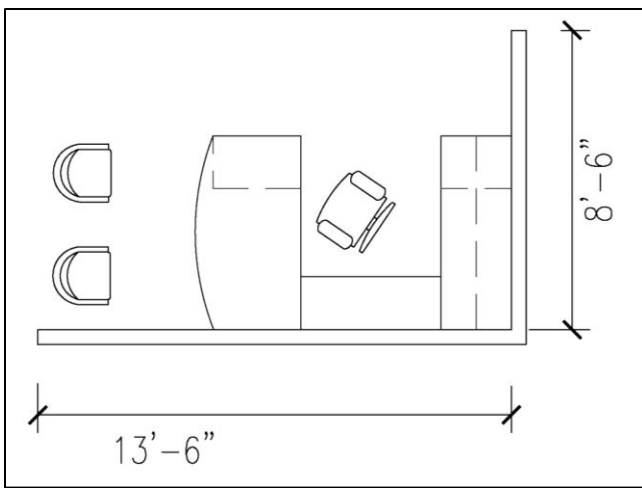

Office B: Model Numbers (left to right in picture)

Option2 -

Left single pedestal desk, low profile 36x72:	M_N_UF3672S - $1,215.00
Left single pedestal desk, low profile 30x66:	M_N_UF3066S - $1,110.00
Left single pedestal desk, low profile 30x60:	M_N_UF3060S - $1,060.00
Right single pedestal desk, low profile 36x72:	M_N_S3672UF - $1,215.00
Right single pedestal desk, low profile 30x66:	M_N_S3066UF - $1,110.00
Right single pedestal desk, low profile 30x60:	M_N_S3060UF - $1,060.00
Rectangular table, 36x72:	M_N_RT3672 - $690.00
Rectangular table, 30x72:	M_N_RT3072 - $650.00
Rectangular table, 30x66:	M_N_RT3066 - $630.00
Rectangular table, 30x60:	M_N_RT3060 - $615.00
Bridge return 24x48:	M_NN-BR2448 - $380.00
Bridge return 24x42:	M_NN-BR2442 - $355.00
Bridge return 24x36:	M_NN-BR2436 - $335.00
Bridge return 18x48:	M__N-BR1848 - $295.00
Bridge return 18x42:	M__N-BR1842 - $280.00
Bridge return 18x36:	M__N-BR1836 - $265.00
Left single pedestal credenza, low profile 24x72:	M_N_UF2472S - $1,100.00
Left single pedestal credenza, low profile 24x60:	M_N_UF2460S - $1,055.00
Left single pedestal credenza, low profile 20x72:	M_N_UF2072S - $
Left single pedestal credenza, low profile 20x60:	M_N_UF2060S - $
Right single pedestal credenza, low profile 24x72:	M_N_S2472UF - $1,100.00
Right single pedestal credenza, low profile 24x60:	M_N_S2460UF - $1,055.00
Right single pedestal credenza, low profile 20x72:	M_N_S2072UF - $
Right single pedestal credenza, low profile 20x60:	M_N_S2060UF - $
Left lateral file credenza, 24x72:	M_N_LF2472S - $1,285.00
Left lateral file credenza, 24x60:	M_N_LF2460S - $1,170.00
Left lateral file credenza, 20x72:	M_N_LF2072S - $1,170.00
Left lateral file credenza, 20x60:	M_N_LF2060S - $1,080.00
Right lateral file credenza, 24x72:	M_N_S2472LF - $1,285.00
Right lateral file credenza, 24x60:	M_N_S2460LF - $1,170.00
Right lateral file credenza, 20x72:	M_N_S2072LF - $1,170.00
Right lateral file credenza, 20x60:	M_N_S2060LF - $1,080.00
Hutch with laminate doors 16x72x44:	M1NN-E724416P - $1,100.00
Hutch with laminate doors 16x60x44:	M1NN-E604416P - $1,010.00
Hutch with translucent doors 16x72x44:	M1NN-E724416T - $1,600.00
Hutch with translucent doors 16x60x44:	M1NN-E604416T - $1,510.00

*See actual finish and fabric options at the Design Center on Campus.

*All prices are subject to change and do not include delivery and installation.