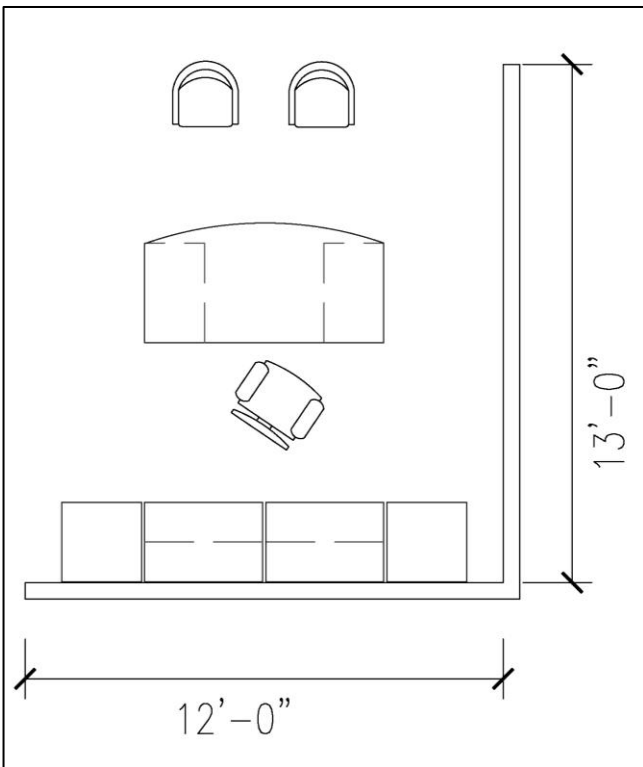

WAVEWORKS® - Wood Veneer
by National
Offices Desks
Student (non-historic buildings)

Office A: Model Numbers (left to right in picture)

Option 2 –

Double full pedestal desk, arc top 36x72:	WWN3672DDFAW8 - $1,563.00
Double full pedestal desk, recessed modesty 36x72:	WWN3672DDFW8 - $1,302.00
Double full pedestal desk, recessed modesty 30x66:	WWN3066DDFW8 - $1,250.00
Double full pedestal desk, recessed modesty 30x60:	WWN3060DDFW8 - $1,189.00
Two-drawer lateral file 24x36:	WWN2436LFF2W - $804.00
Bookcase set-on 36wx38h:	WW3638BC0W - $369.00
Bookcase set-on 36wx50h:	WW3650BC0W - $467.00
Bookcase set-on, with doors 36wx38h:	WW3638BCHW - $408.00
Bookcase set-on, with doors 36wx50h:	WW3650BCHW - $508.00
Bookcase set-on, with glass doors 36wx38h:	WW3638BCHGW - $926.00
Bookcase set-on, with glass doors 36wx50h:	WW3650BCHGW - $1,038.00
Left wardrobe/storage cabinet, single door 18"wx80"h:	WWN1880VSWHLW - $921.00
Left wardrobe/storage cabinet, single door 18"wx69"h:	WWN1869VSWHLW - $808.00
Left wardrobe/storage cabinet, single glass door 18"wx80"h:	WWN1880VSWHLGW - $1,200.00
Left wardrobe/storage cabinet, single glass door 18"wx69"h:	WWN1869VSWHLGW - $1,048.00
Right wardrobe/storage cabinet, single door 18"wx80"h:	WWN1880VSWHRW - $921.00
Right wardrobe/storage cabinet, single door 18"wx69"h:	WWN1869VSWHRW - $808.00
Right wardrobe/storage cabinet, single glass door 18"wx80"h:	WWN1880VSWHRGW - $1,200.00
Right wardrobe/storage cabinet, single glass door 18"wx69"h:	WWN1869VSWHRGW - $1,048.00

**See actual finish and fabric options at the Design Center on Campus.
All prices are subject to change and do not include delivery and installation.