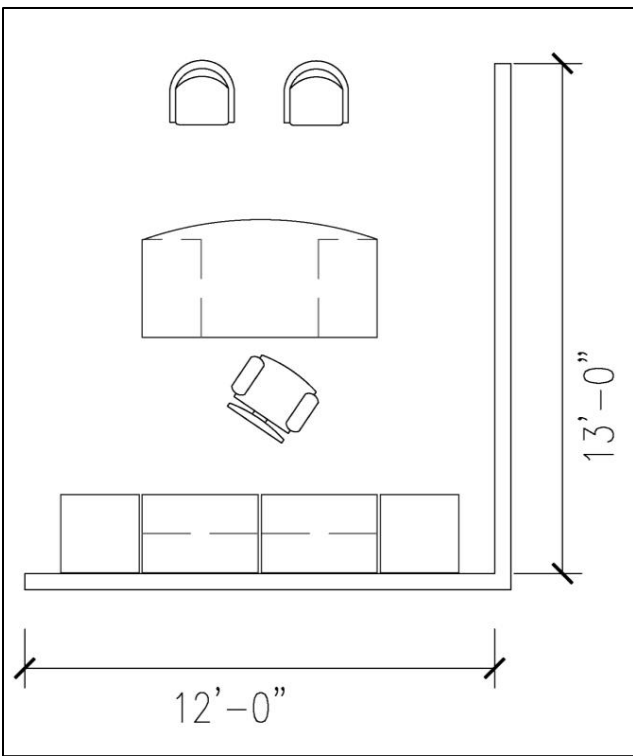

ARROWOOD® - Wood Veneer
by National
Offices Desks
Student (non-historic buildings)

Office A: Model Numbers (left to right in picture)

Option 2 –

Double pedestal desk, arc top, full pedestal 36x72:	31N3672DDFAW8 - $1,221.55
Double pedestal desk, full pedestal 36x72:	Q31N3672DDFW8 (Quick ship w/Amber finish) - $1,000.22
Double pedestal desk, full pedestal 36x72:	31N3672DDFW8 - $1,000.22
Double pedestal desk, full pedestal 30x60:	Q31N3060DDFW8 (Quick ship w/Amber finish) - $903.17
Double pedestal desk, full pedestal 30x60:	31N3060DDFW8 - $903.17
Two-drawer lateral file 36wx30h:	Q31N2136LFF2W (Quick ship w/Amber finish) - $499.91
Two-drawer lateral file 36wx30h:	31N2136LFF2W - $499.91
Bookcase, set-on 38"h:	31N3238BCOW - $326.50
Left single storage cabinet/wardrobe 21wx66h:	31N1866VSWHLW - $735.45
Right single storage cabinet/wardrobe 21wx66h:	31N1866VSWHRW - $735.45

**See actual finish and fabric options at the Design Center on Campus.
All prices are subject to change and do not include delivery and installation.