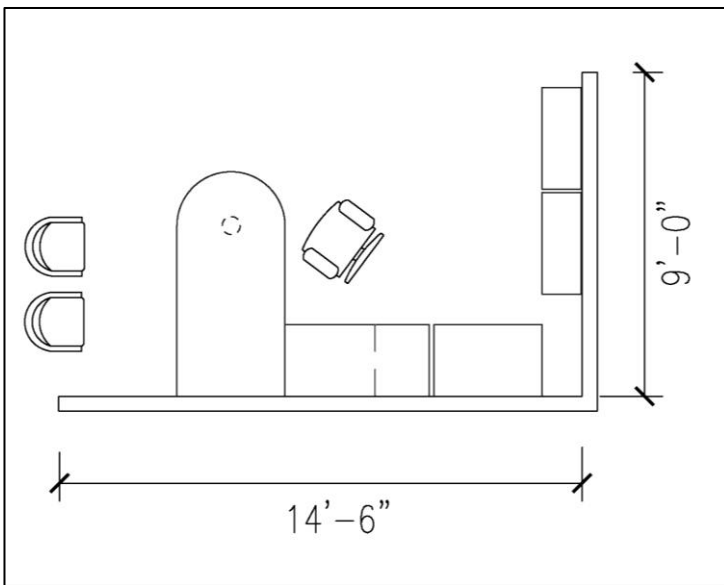

WAVEWORKS® - Wood Veneer
by National
Offices Desks
Student (non-historic buildings)

Office C: Model Numbers (left to right in picture)

Option 2 –

U-shape desk 30x72:	WWN3072DUW - $648.00
U-shape desk 30x66:	WWN3066DUW - $610.00
U-shape desk with modesty panel 30x72:	WWN3072DUFW - $822.00
U-shape desk with modesty panel 30x66:	WWN3066DUFW - $755.00
Left P-shape desk 30x72:	WWN3072DPLW - $717.00
Right P-shape desk 30x72:	WWN3072DPRW - $717.00
Left P-shape desk with modesty panel 30x72:	WWN3072DPLFW - $890.00
Right P-shape desk with modesty panel 30x72:	WWN3072DPRFW - $890.00
If using a U or P-shape desk - Support base – NAC2804SF_ - $95.00 (BS-Platinum Metallic, BN-Satin Nickel Metallic, BA-Anthracite Metallic) *no upgrade* NAC2812SHB Wood - $174.00 *upgrade*	
Left single full pedestal desk, arc top 36x72:	WWN3672DLFAW1 - $1,367.00
Right single full pedestal desk, arc top 36x72:	WWN3672DRFAW1 - $1,367.00
Left single full pedestal, recessed modesty panel desk, 36x72:	WWN3672DLFW1 - $1,116.00
Left single full pedestal, recessed modesty panel desk, 30x66:	WWN3066DLFW1 - $1,037.00
Right single full pedestal, recessed modesty panel desk, 36x72:	WWN3672DRFW1 - $1,116.00
Right single full pedestal, recessed modesty panel desk, 30x66:	WWN3066DRFW1 - $1,037.00
Left return, box/box/file 24x42:	WWN2442RLEFW1 - $726.00
Right return, box/box/file 24x42:	WWN2442RREFW1 - $726.00
Left return, file/file 24x42:	WWN2442RLEFW2 - $726.00
Right return, file/file 24x42:	WWN2442RREFW2 - $726.00
Two-drawer lateral file 24x36:	WWN2436LFFWL – 4804.00
Three-shelf open bookcase 36"wx53"h:	WW3653BC0FW - $529.00
Four-shelf open bookcase 36"wx69"h:	WWN3669BC0FW - $576.00
Five-shelf open bookcase 36"wx80"h:	WWN3680BC0FW - $662.00
Four-shelf open bookcase with lower doors 36"wx69"h:	WWN3669BC0HFW - $705.00
Five-shelf open bookcase with lower doors 36"wx80"h:	WWN3680BC0HFW - $811.00

****See actual finish and fabric options at the Design Center on Campus.
*All prices are subject to change and do not include delivery and installation.***