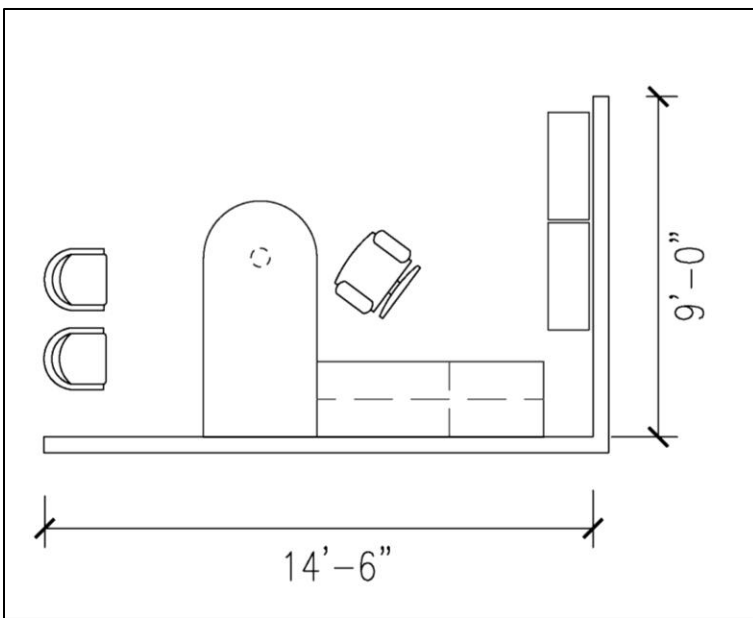

ARROWOOD® - Wood Veneer
by National
Offices Desks
Student (non-historic buildings)

Office C: Model Numbers (left to right in picture)

Option 1 –

Left U-shape desk, 36x72:	31N3672DULW - $719.61
Right U-shape desk, 36x72:	31N3672DURW - $719.61
Left U-shape desk with modesty panel, 36x72:	31N3672DULFW - $857.68
Right U-shape desk with modesty panel, 36x72:	31N3672DURFW - $857.68
If using a U-shape desk - Support base :	NAC2804SFB_
(S-Platinum Metallic, N-Satin Nickel Metallic, A-Anthracite Metallic - $95.43, W-wood - $173.81, no additional letter-Cinder) * wood is an upgrade*	
Left single full pedestal desk, arc top 36x72:	Q31N3672DLFAW1 (Quick ship w/Amber finish) - $1,077.38
Left single full pedestal desk, arc top 36x72:	31N3672DLFAW1 - $1,077.38
Right single full pedestal desk, arc top 36x72:	Q31N3672DRFAW1 (Quick ship w/Amber finish) - $1,077.38
Right single full pedestal desk, arc top 36x72:	31N3672DRFAW1 - $1,077.38
Left single full pedestal desk, 36x72:	Q31N3672DLFW1 (Quick ship w/Amber finish) - $855.25
Left single full pedestal desk, 36x72:	31N3672DLFW1 - $855.25
Left single full pedestal desk, 30x66:	Q31N3066DLFW1 (Quick ship w/Amber finish) - $780.93
Left single full pedestal desk, 30x66:	31N3066DLFW1 - $780.93
Right single full pedestal desk, 36x72:	Q31N3672DRFW1 (Quick ship w/Amber finish) - $855.25
Right single full pedestal desk, 36x72:	31N3672DRFW1 - $855.25
Right single full pedestal desk, 30x66:	Q31N3066DRFW1 (Quick ship w/Amber finish) - $780.93
Right single full pedestal desk, 30x66:	31N3066DRFW1 - $780.93
Left return multi-file full pedestal 24x72:	31N2472RLEFW10 - $851.59
Right return multi-file full pedestal 24x72:	31N2472RREFW10 - $851.59
Highback organizer 69" w:	Q31N7236HBHW (Quick ship w/Amber finish) - $694.43
Highback organizer 69" w:	31N7236HBHW - $694.43
Bookcase 32wx66h:	Q31N3266BCOFW (Quick ship w/Amber finish) - $472.29
Bookcase 32wx66h:	31N3266BCOFW - $472.29
Bookcase 32wx53h:	Q31N3253BCOFW (Quick ship w/Amber finish) - $369.55
Bookcase 32wx53h:	31N3253BCOFW - $369.55

***See actual finish and fabric options at the Design Center on Campus.
*All prices are subject to change and do not include delivery and installation.**