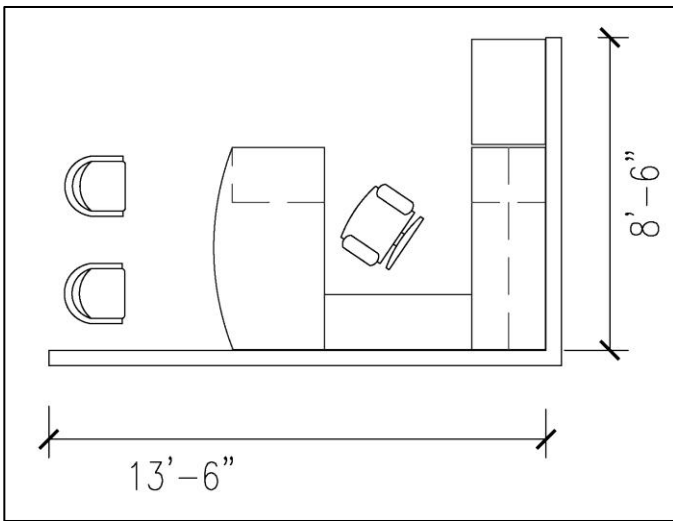

WAVEWORKS® - Laminate
by National
Offices Desks
Student (non-historic buildings)

Office B: Model Numbers (left to right in picture)

Option 2 –

Left single full pedestal desk, arc top 36x72:

WWN3672DLFAL1 - $913.00

Right single full pedestal desk, arc top 36x72:

WWN3672DRFAL1 - $913.00

Left single full pedestal, recessed modesty panel desk, 36x72:

WWN3672DLFL1 - $728.00

Left single full pedestal, recessed modesty panel desk, 30x66:

WWN3066DLFL1 - $697.00

Right single full pedestal, recessed modesty panel desk, 36x72:

WWN3672DRFL1 - $728.00

Right single full pedestal, recessed modesty panel desk, 30x66:

WWN3066DRFL1 - $697.00

U-shape desk 30x72:

WWN3072DUL - $340.00

U-shape desk 30x66:

WWN3066DUL - $278.00

U-shape desk with modesty panel 30x72:

WWN3072DUFL - $473.00

U-shape desk with modesty panel 30x66:

WWN3066DUFL - $401.00

Left P-shape desk 30x72:

WWN3072DPLL - $422.00

Right P-shape desk 30x72:

WWN3072DPRL - $22.00

Left P-shape desk with modesty panel 30x72:

WWN3072DPLFL - $532.00

Right P-shape desk with modesty panel 30x72:

WWN3072DPRFL - $532.00

If using a U or P-shape desk - Support base – NAC2804SF_ - $95.00

(BS-Platinum Metallic, BN-Satin Nickel Metallic, BA-Anthracite Metallic, B-Cinder)

no upgrade

Bridge return 24x48:

WWN2448BEFL - $192.00

Bridge return 24x42:

WWN2442BEFL - $173.00

Left single full pedestal credenza 24x72:

WWN2472CLFL2 - $638.00

Left single full pedestal credenza 24x66:

WWN2466CLFL2 - $610.00

Left single full pedestal credenza 24x60:

WWN2460CLFL2 - $599.00

Two-drawer lateral file 24x36:

WWN2436LFF2L - $525.00

Bookcase set-on 36wx38h:

WW3638BCOL - $175.00

Bookcase set-on 36wx50h:

WW3650BCOL - $265.00

Bookcase set-on, with doors 36wx38h:

WW3638BCHL - $190.00

Bookcase set-on, with doors 36wx50h:

WW3650BCHL - $279.00

Bookcase set-on, with glass doors 36wx38h:

WW3638BCHGL - $725.00

Bookcase set-on, with glass doors 36wx50h:

WW3650BCHGL - $800.00

Three-shelf open bookcase 36"wx53"h:

WW3653BCOFL - $256.00

Four-shelf open bookcase 36"wx69"h:

WWN3669BCOFL - $283.00

Five-shelf open bookcase 36"wx80"h:

WWN3680BCOFL - $476.00

Four-shelf open bookcase with lower doors 36"wx69"h:

WWN3669BCOHL - $397.00

Five-shelf open bookcase with lower doors 36"wx80"h:

WWN3680BCOHL - $456.00

***See actual finish and fabric options at the Design Center on Campus.
*All prices are subject to change and do not include delivery and installation.**