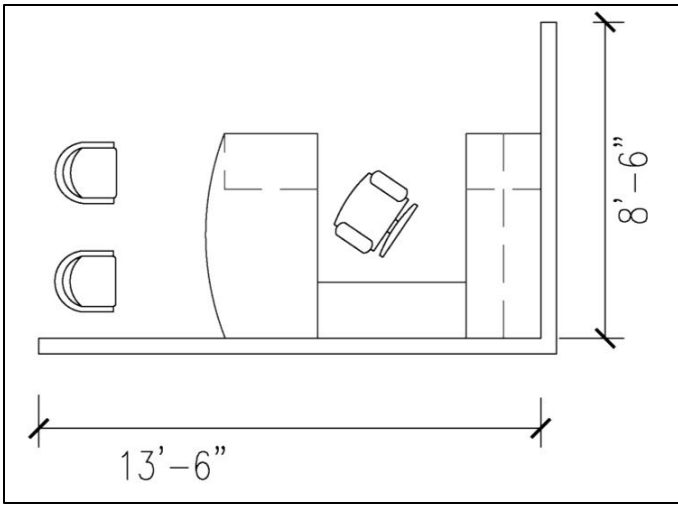

ARROWOOD® - Laminate
by National
Offices Desks
Student (non-historic buildings)

Office B: Model Numbers (left to right in picture)

Option 2 –

Left single full pedestal desk, arc top 36x72:	21-3672LHA - $678.59
Right single full pedestal desk, arc top 36x72:	21-3672RHA - $678.59
Left single full pedestal desk, 36x72:	21-3672LH - $519.81
Left single full pedestal desk, 30x66:	21-3066LH - $485.70
Right single full pedestal desk, 36x72:	21-3672RH - $519.81
Right single full pedestal desk, 30x66:	21-3066RH - $485.70
Left U-shape desk 36x72:	21-3672BLP - $370.77
Right U-shape desk 36x72:	21-3672BRP - $370.77
Left U-shape desk with modesty panel 36x72:	21-3672BLMP - $475.54
Right U-shape desk with modesty panel 36x72:	21-3672BRMP - $475.54
If using a U-shape desk - Support base :	NAC2804SFB_ - $95.43
(S-Platinum Metallic, N-Satin Nickel Metallic, A-Anthracite Metallic no additional letter-Cinder) * no upgrade*	

Bridge return 24x48:	Q21N2448BEFL (Quick ship w/Amber finish) - $137.26
Bridge return 24x48:	21-2448UP - $137.26
Bridge return 24x45:	Q21N2445BEFL (Quick ship w/Amber finish) - $130.36
Bridge return 24x45:	21-2442UP - $130.36

Left single full pedestal credenza 24x72:	21-2472LH - $436.96
Left single full pedestal credenza 24x66:	21-2466LH - $421.94
Right single full pedestal credenza 24x72:	21-2472RH - $436.96
Right single full pedestal credenza 24x66:	21-2466RH - $421.94
Left lateral file full pedestal credenza 24x72:	Q21N2472CLFL6 (Quick ship w/Amber finish) - $488.54
Left lateral file full pedestal credenza 24x72:	21-2472LP2 - $488.54
Left lateral file full pedestal credenza 24x66:	21-2466LP2 - $475.14
Right lateral file full pedestal credenza 24x72:	Q21N2472CRFL6 (Quick ship w/Amber finish) - $488.54
Right lateral file full pedestal credenza 24x72:	21-2472RP2 - $488.54
Right lateral file full pedestal credenza 24x66:	21-2466RP2 - $475.14
Left multi file full pedestal credenza 24x72:	21-2472LPCM - $507.63
Right multi file full pedestal credenza 24x72:	21-2472RPCM - $507.63
Highback organizer 69"w:	Q21N6936HBHL (Quick ship w/Amber finish) - $378.08
Highback organizer 72"w:	21-15720SC - $378.08
Highback organizer 63"w:	Q21N6336HBHL (Quick ship w/Amber finish) - $363.46
Highback organizer 66"w:	21-15660SC - $363.46

***See actual finish and fabric options at the Design Center on Campus.
*All prices are subject to change and do not include delivery and installation.**