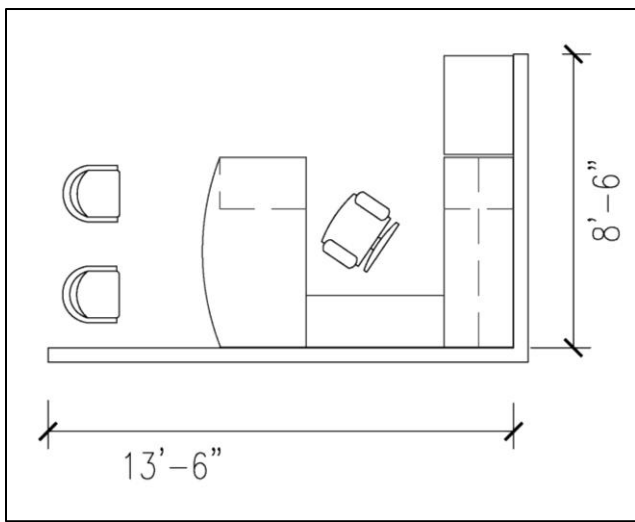

WAVEWORKS® - Wood Veneer
by National
Offices Desks
Student (non-historic buildings)

Office B: Model Numbers (left to right in picture)

Option 2 –

Left single full pedestal desk, arc top 36x72:	WWN3672DLFAW1 - $1,367.00
Right single full pedestal desk, arc top 36x72:	WWN3672DRFAW1 - $1,367.00
Left single full pedestal, recessed modesty panel desk, 36x72:	WWN3672DLFW1 - $1,116.00
Left single full pedestal, recessed modesty panel desk, 30x66:	WWN3066DLFW1 - $1,037.00
Right single full pedestal, recessed modesty panel desk, 36x72:	WWN3672DRFW1 - $1,116.00
Right single full pedestal, recessed modesty panel desk, 30x66:	WWN3066DRFW1 - $1,037.00
U-shape desk 30x72:	WWN3072DUW - $648.00
U-shape desk 30x66:	WWN3066DUW - $610.00
U-shape desk with modesty panel 30x72:	WWN3072DUFW - $822.00
U-shape desk with modesty panel 30x66:	WWN3066DUFW - $755.00
Left P-shape desk 30x72:	WWN3072DPLW - $717.00
Right P-shape desk 30x72:	WWN3072DPRW - $717.00
Left P-shape desk with modesty panel 30x72:	WWN3072DPLFW - $890.00
Right P-shape desk with modesty panel 30x72:	WWN3072DPRFW - $890.00
If using a U or P-shape desk - Support base – NAC2804SF_ - $95.00	
(BS-Platinum Metallic, BN-Satin Nickel Metallic, BA-Anthraccite Metallic) *no upgrade*	
NAC2812SHB Wood - $174.00 *upgrade*	
Bridge return 24x48:	WWN2448BEFW - $318.00
Bridge return 24x42:	WWN2442BEFW - $299.00
Left single full pedestal credenza 24x66:	WWN2466CLFW2 - $887.00
Left single full pedestal credenza 24x60:	WWN2460CLFW2 - $870.00
Right single full pedestal credenza 24x66:	WWN2466CRFW2 - $887.00
Right single full pedestal credenza 24x60:	WWN2460CRFW2 - $870.00
Two-drawer lateral file 24x36:	WWN2436LFF2W - $804.00
Bookcase set-on 36wx38h:	WW3638BCOW - $369.00
Bookcase set-on 36wx50h:	WW3650BCOW - $467.00
Bookcase set-on, with doors 36wx38h:	WW3638BCHW - $408.00
Bookcase set-on, with doors 36wx50h:	WW3650BCHW - $508.00
Bookcase set-on, with glass doors 36wx38h:	WW3638BCHGW - $926.00
Bookcase set-on, with glass doors 36wx50h:	WW3650BCHGW - $1,038.00
Three-shelf open bookcase 36"wx53"h:	WW3653BCOFW - $529.00
Four-shelf open bookcase 36"wx69"h:	WWN3669BCOFW - $576.00
Five-shelf open bookcase 36"wx80"h:	WWN3680BCOFW - $662.00
Four-shelf open bookcase with lower doors 36"wx69"h:	WWN3669BCOHFW - $705.00
Five-shelf open bookcase with lower doors 36"wx80"h:	WWN3680BCOHFW - $811.00

*See actual finish and fabric options at the Design Center on Campus.

*All prices are subject to change and do not include delivery and installation.