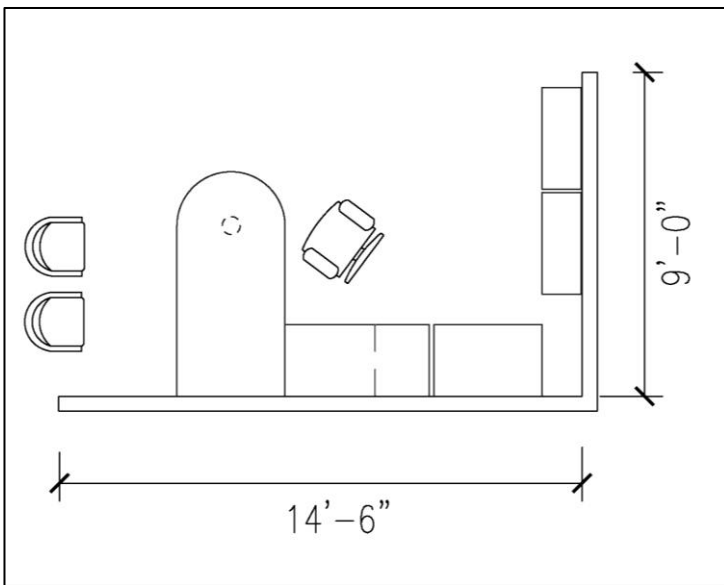

ARWOOD® - Laminate
by National
Offices Desks
Student (non-historic buildings)

Office C: Model Numbers (left to right in picture)

Option 2 –

Left U-shape desk 36x72:	21-3672BLP - $370.77
Right U-shape desk 36x72:	21-3672BRP - $370.77
Left U-shape desk with modesty panel 36x72:	21-3672BLMP - $475.54
Right U-shape desk with modesty panel 36x72:	21-3672BRMP - $475.54
If using a U-shape desk - Support base :	NAC2804SFB_ - $95.43
(S-Platinum Metallic, N-Satin Nickel Metallic, A-Anthracite Metallic no additional letter-Cinder) * no upgrade*	
Left single full pedestal desk, arc top 36x72:	21-3672LHA - $678.59
Right single full pedestal desk, arc top 36x72:	21-3672RHA - $678.59
Left single full pedestal desk, 36x72:	21-3672LH - $519.81
Left single full pedestal desk, 30x66:	21-3066LH - $485.70
Right single full pedestal desk, 36x72:	21-3672RH - $519.81
Right single full pedestal desk, 30x66:	21-3066RH - $485.70
Left return full pedestal 24x42:	21-2442LH - $302.14
Right return full pedestal 24x42:	21-2442RH - $302.14
Two-drawer lateral file 24x36:	Q21N2436LFF2L (Quick ship w/Amber finish) - $317.16
Two-drawer lateral file 24x36:	21-2436LF - $317.16
Bookcase 32wx53h:	21-3353BCOF - $247.72
Bookcase 33wx66h:	Q21N3366BCOFLW (Quick ship w/Amber finish) - $285.89
Bookcase 33wx66h:	21-3366BCO - $285.89

****See actual finish and fabric options at the Design Center on Campus.
*All prices are subject to change and do not include delivery and installation.***