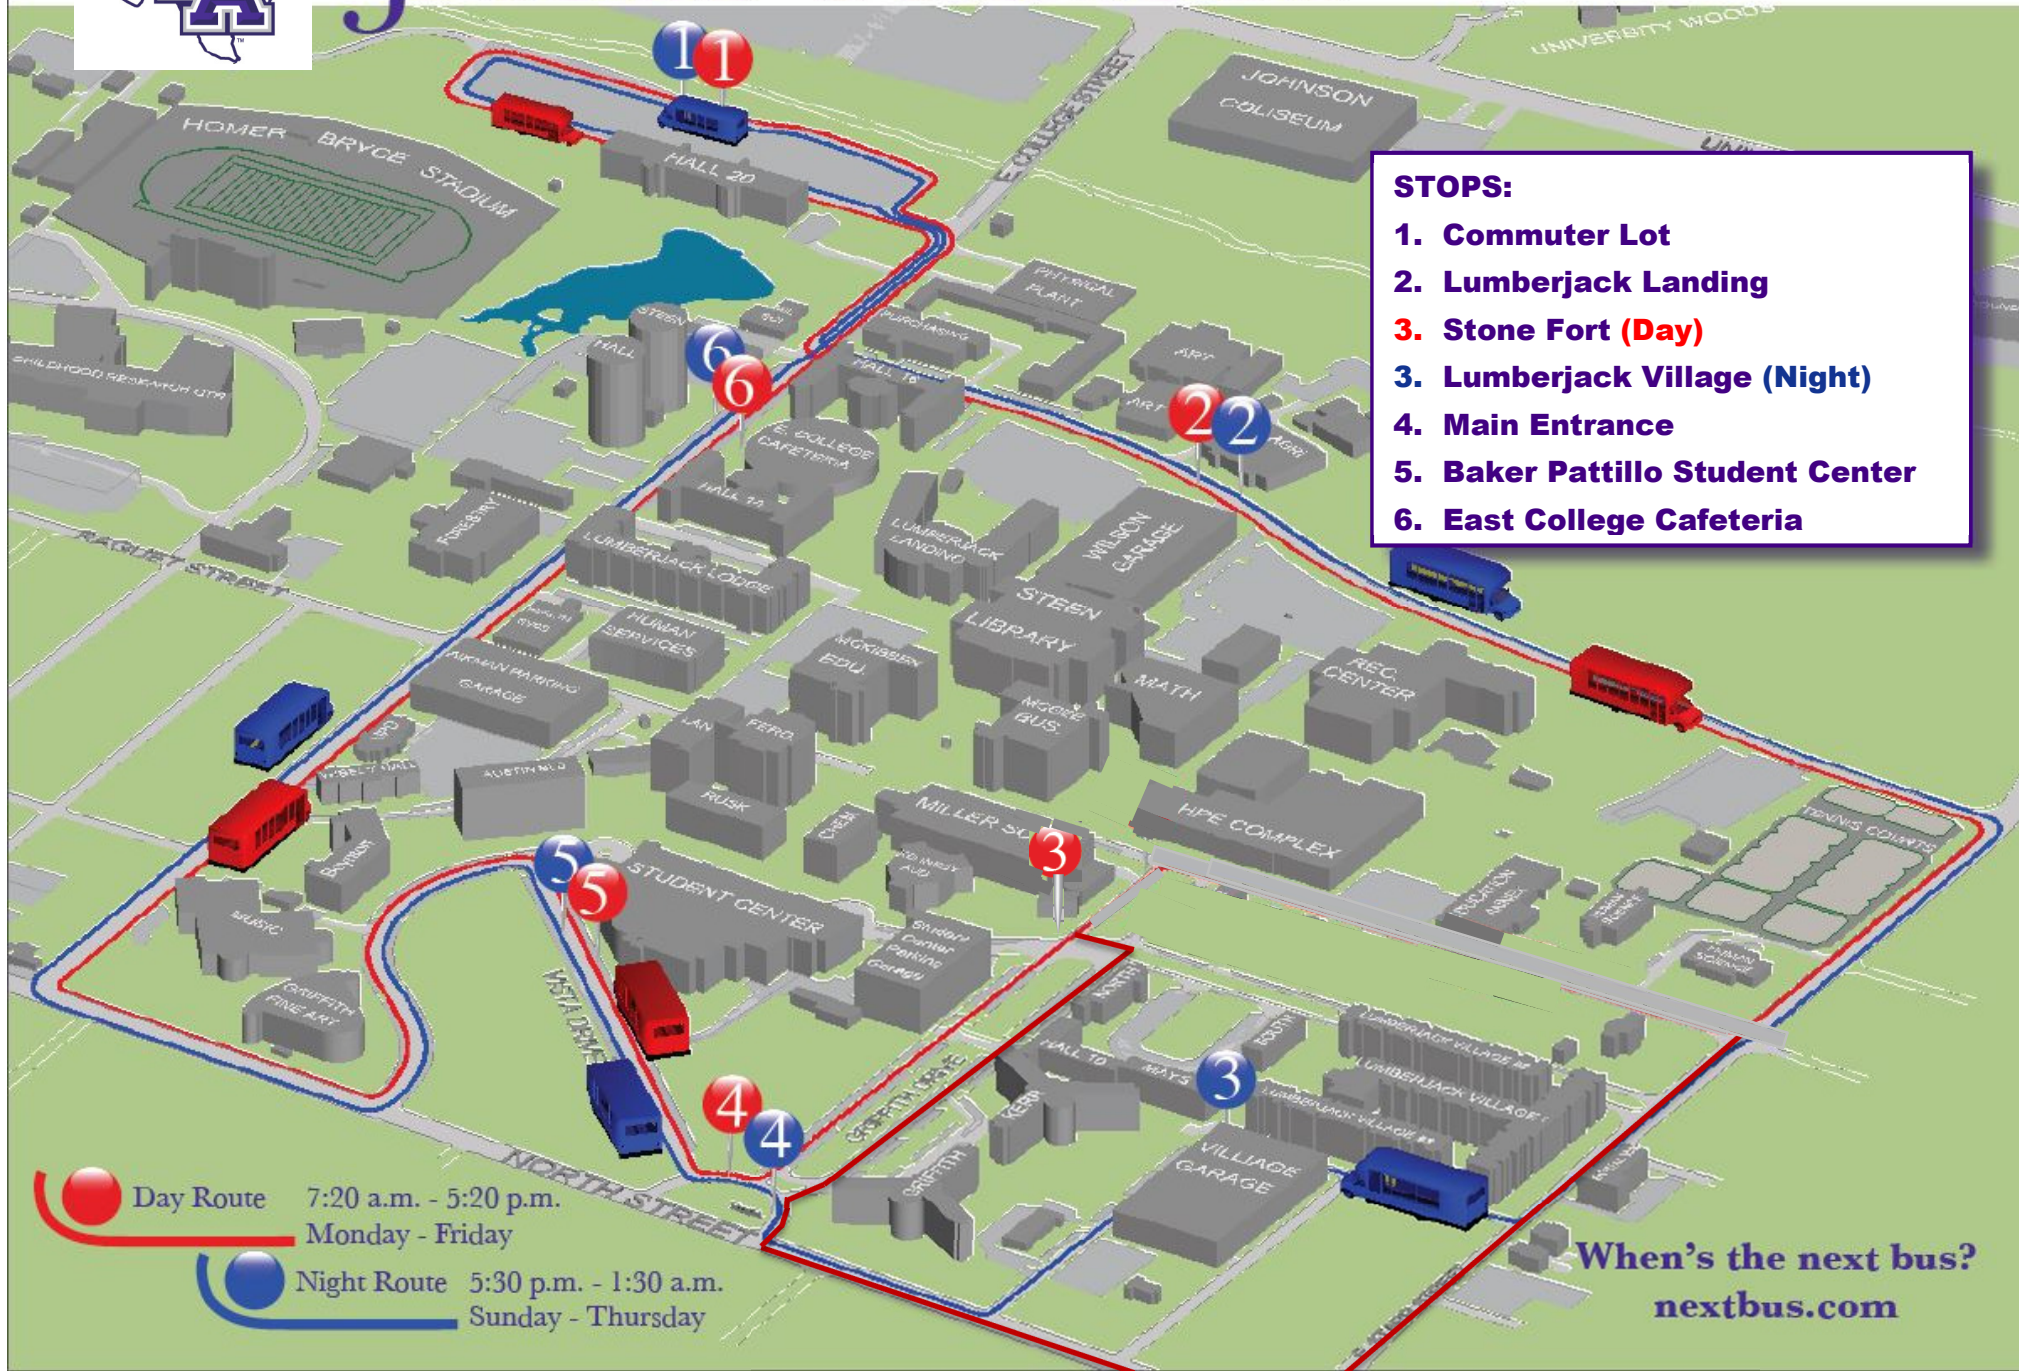

# JACK TRACK

- STOPS:**
- 1. Commuter Lot
  - 2. Lumberjack Landing
  - 3. Stone Fort (Day)
  - 3. Lumberjack Village (Night)
  - 4. Main Entrance
  - 5. Baker Pattillo Student Center
  - 6. East College Cafeteria

 Day Route 7:20 a.m. - 5:20 p.m.  
Monday - Friday

 Night Route 5:30 p.m. - 1:30 a.m.  
Sunday - Thursday

When's the next bus?  
[nextbus.com](http://nextbus.com)