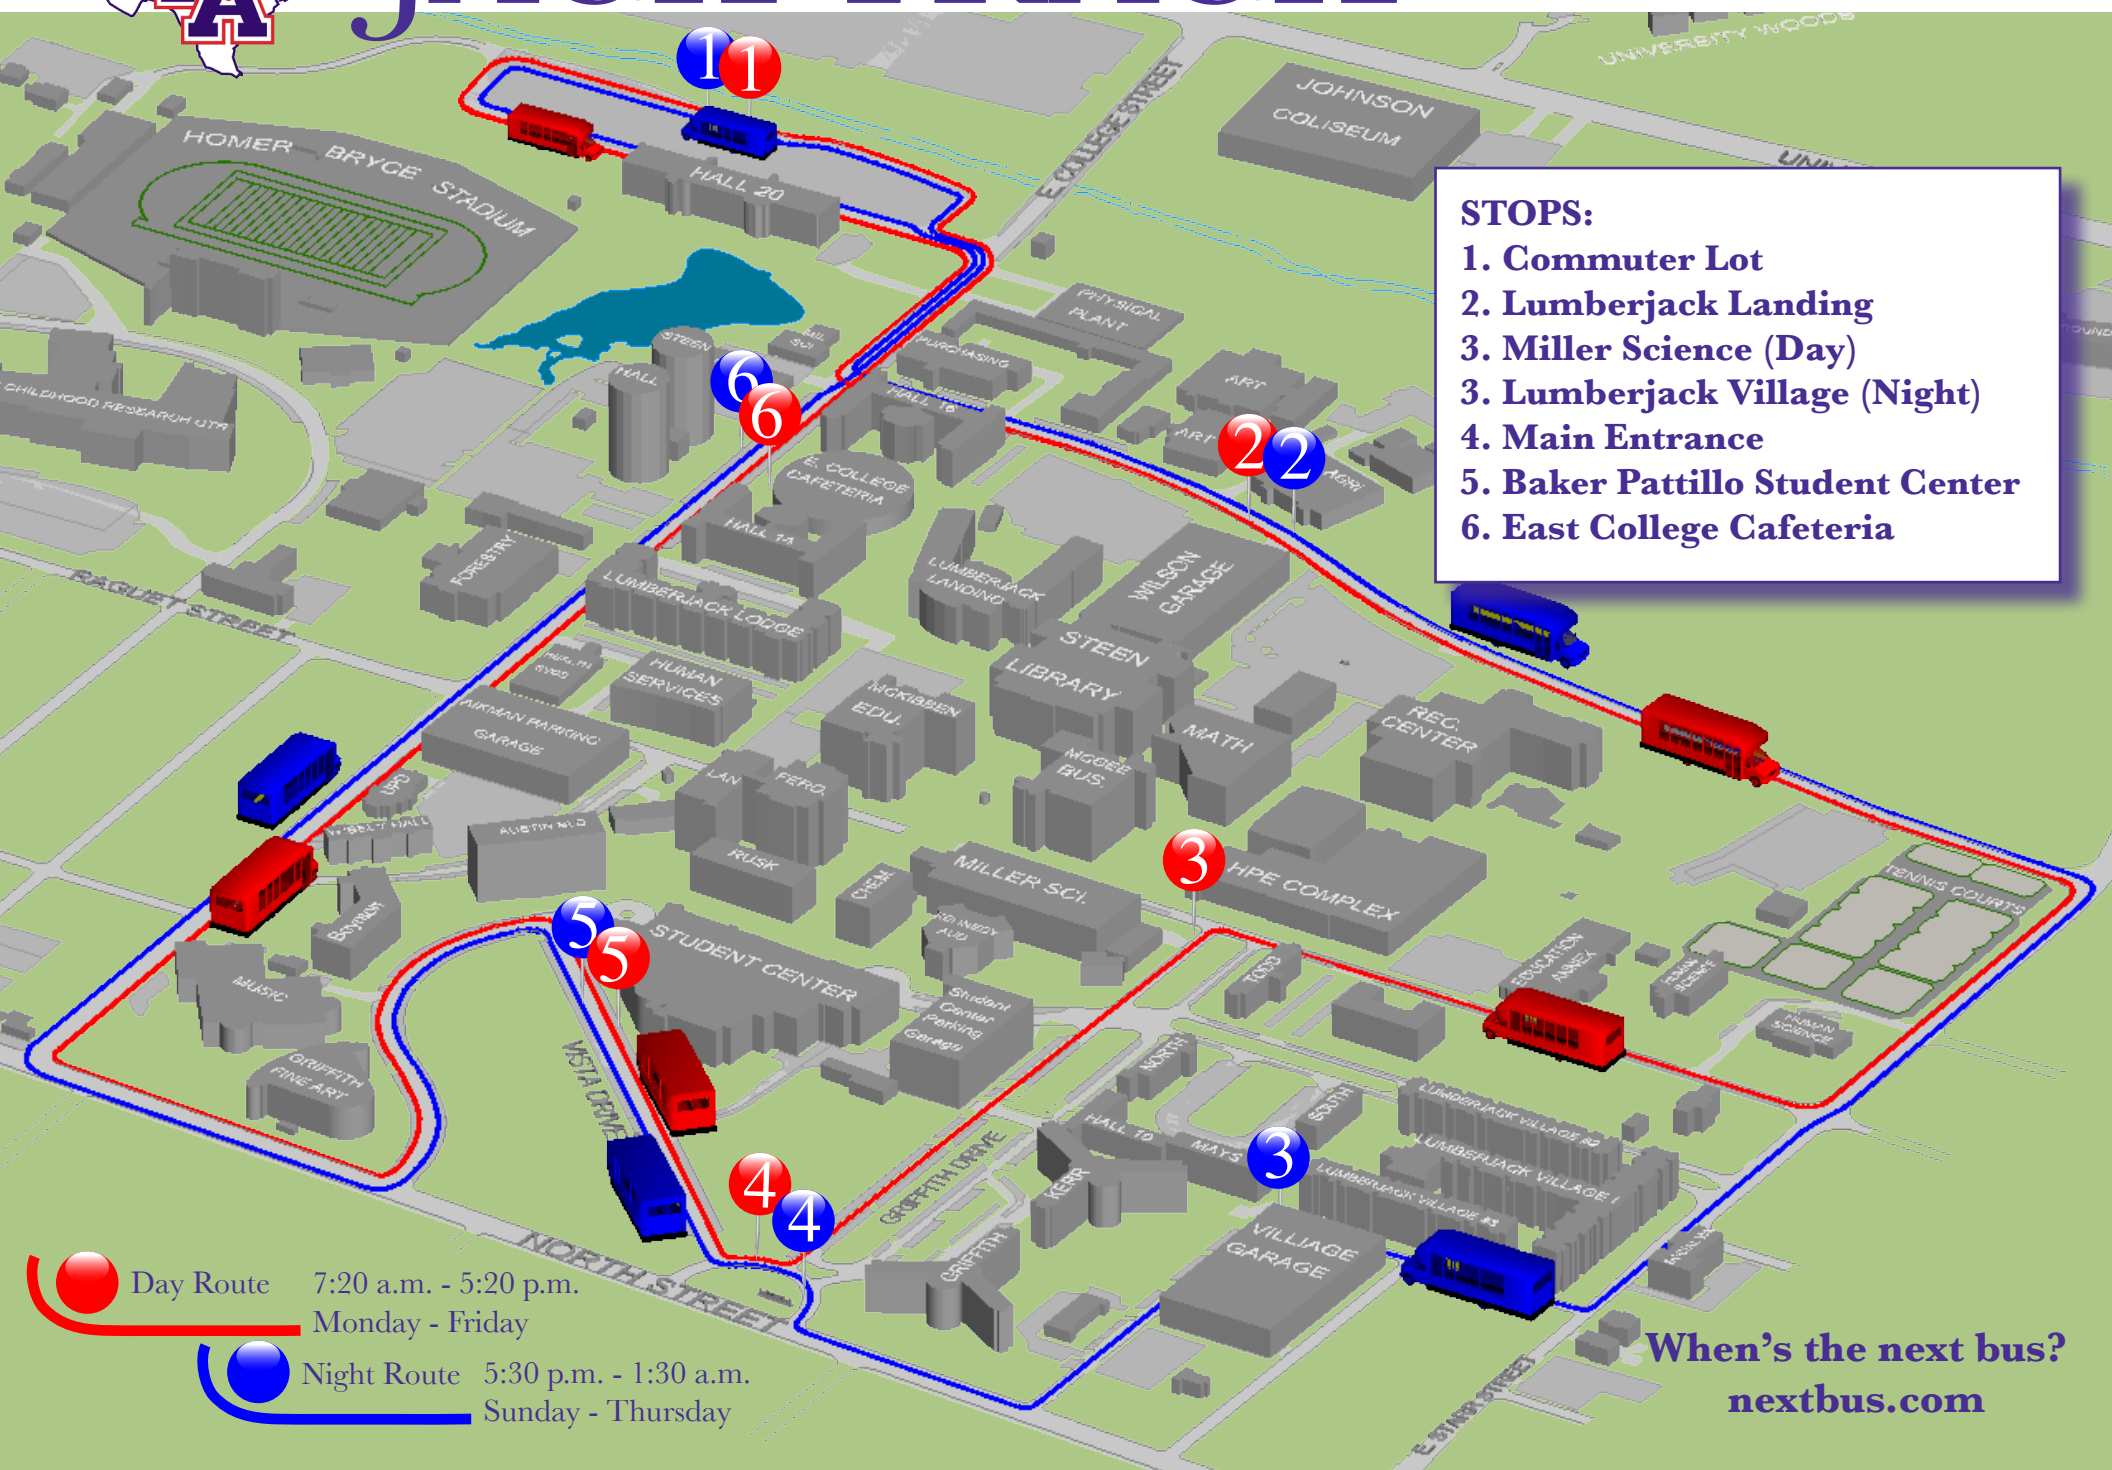

JACK TRACK

- STOPS:**
1. Commuter Lot
 2. Lumberjack Landing
 3. Miller Science (Day)
3. Lumberjack Village (Night)
 4. Main Entrance
 5. Baker Pattillo Student Center
 6. East College Cafeteria

 Day Route 7:20 a.m. - 5:20 p.m.
Monday - Friday

 Night Route 5:30 p.m. - 1:30 a.m.
Sunday - Thursday

When's the next bus?
nextbus.com