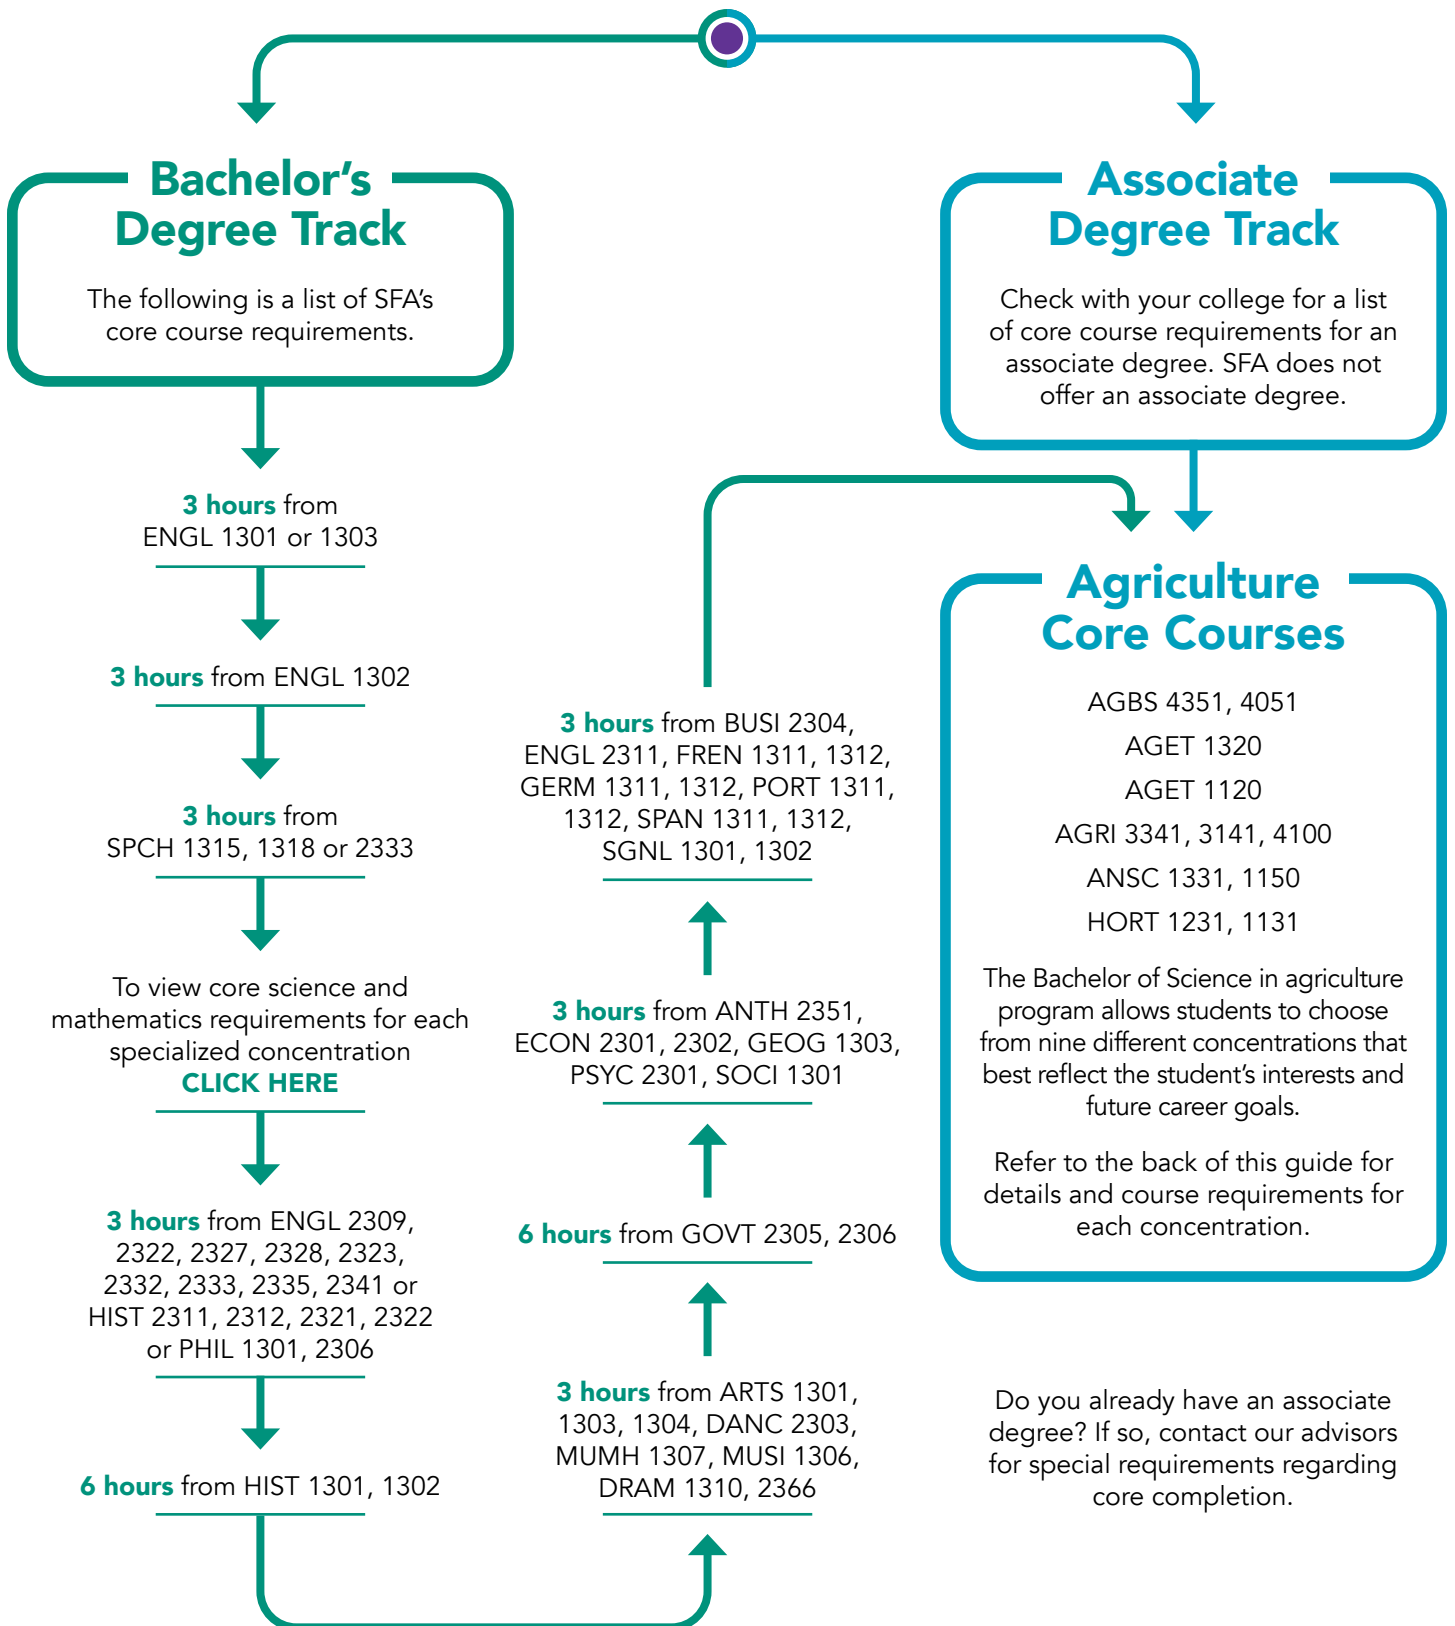

TRANSFER STUDENTS

Are you interested in earning a degree in
Agriculture?

STEPHEN F. AUSTIN
STATE UNIVERSITY

Arthur Temple College of
Forestry and Agriculture

VISIT US AT SFASU.EDU/AGRICULTURE.

TO APPLY AS A TRANSFER STUDENT, YOU MUST

- 1 have completed 15 transferrable hours with a 2.0 minimum GPA
- 2 not be academically suspended from another educational institution.

Concentration Requirements

Agribusiness Concentration

[Click here to see course requirements.](#)

Agricultural Development Production Concentration

[Click here to see course requirements.](#)

Agricultural Engineering Technology Concentration

[Click here to see course requirements.](#)

Agricultural Engineering Technology Teaching Concentration

[Click here to see course requirements.](#)

Poultry Science Concentration

[Click here to see course requirements.](#)

Pre-Veterinary Concentration

[Click here to see course requirements.](#)

Do you have questions?