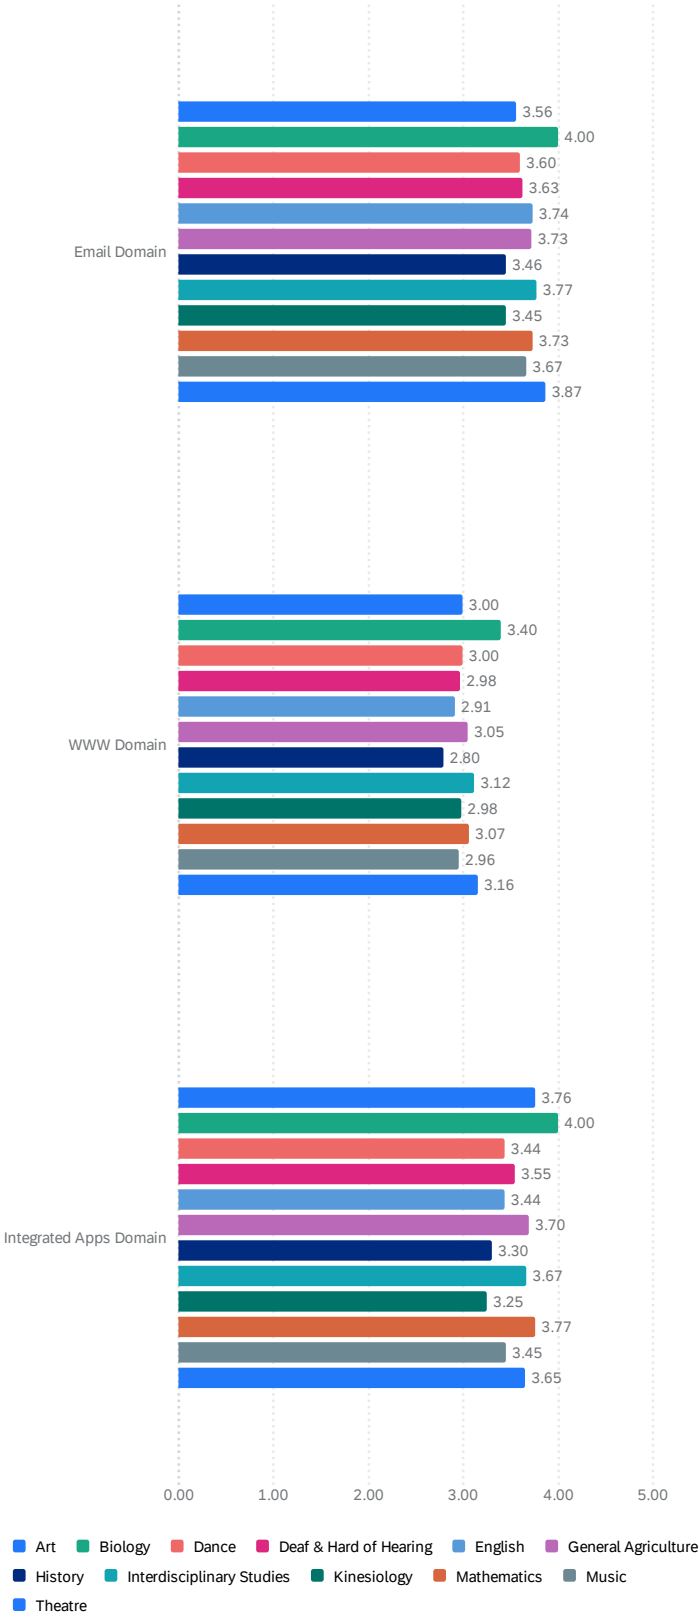

Overall Mean Score Technology Self-Assessment by Certification

Technology Self-Assessment at Admission (Domains 1-3) | By Certification

339