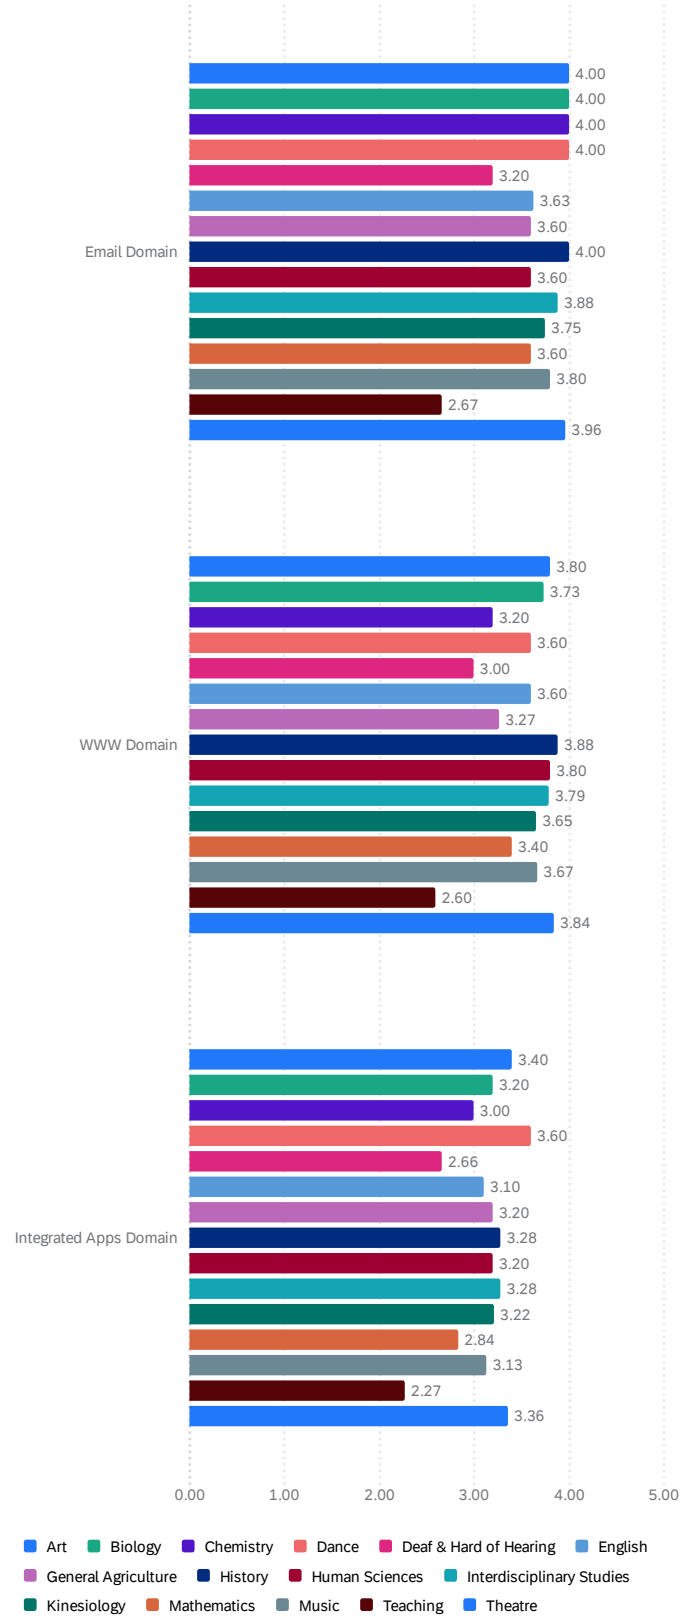

Technology Self-Assessment at Program Completion (Domains 1-3) | By Certification

166