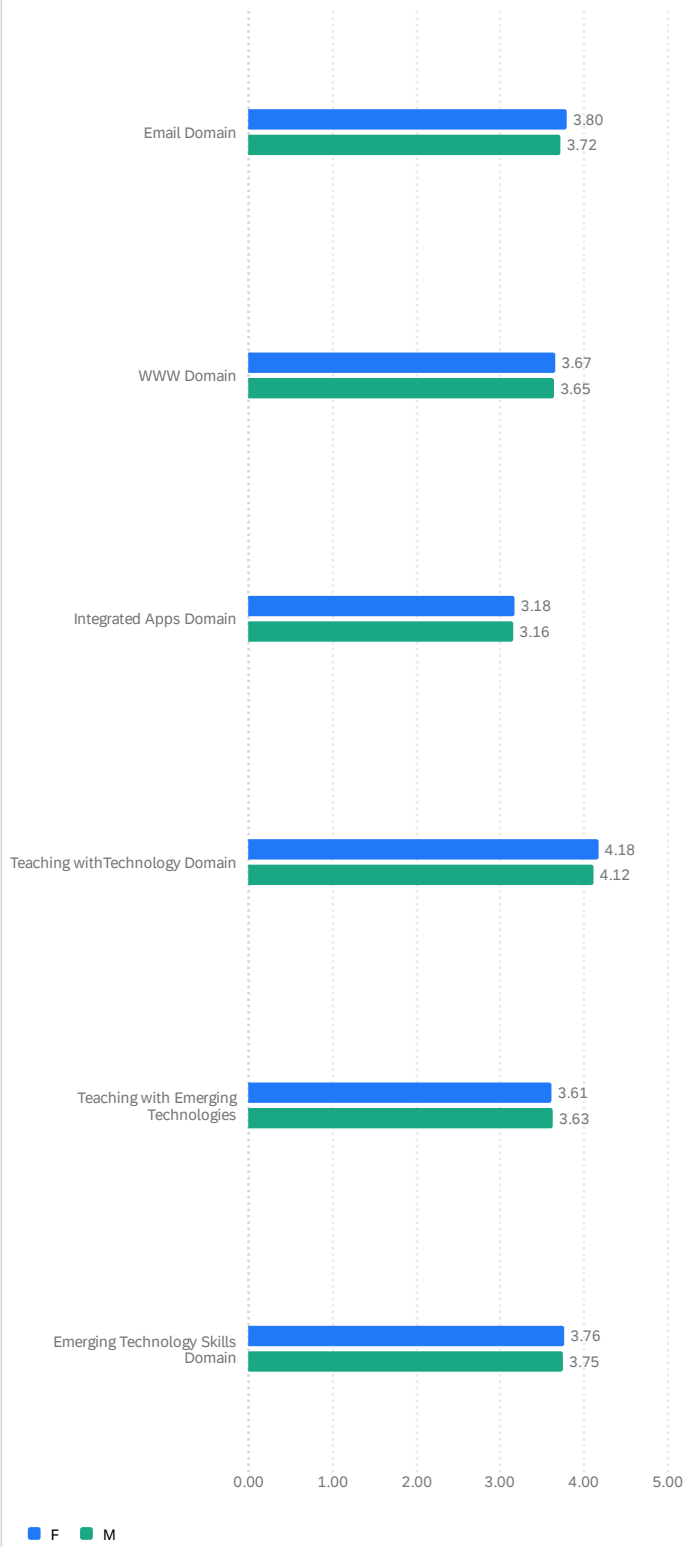

Technology Self-Assessment at Program Completion | By Gender (2023 Spring Only) 166