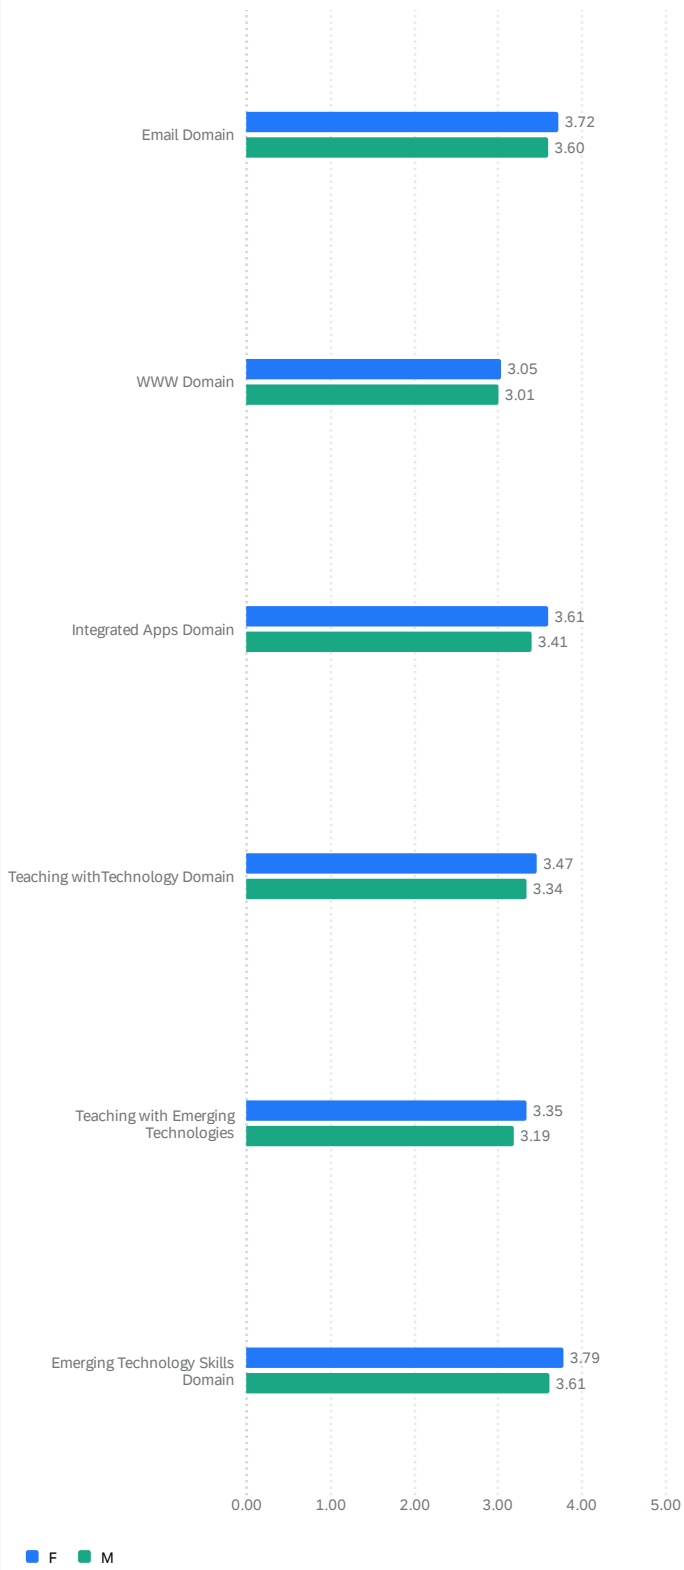

Overall Mean Technology Self-Assessment by Gender (provided by student)

Technology Self-Assessment at Admission | By Gender 341