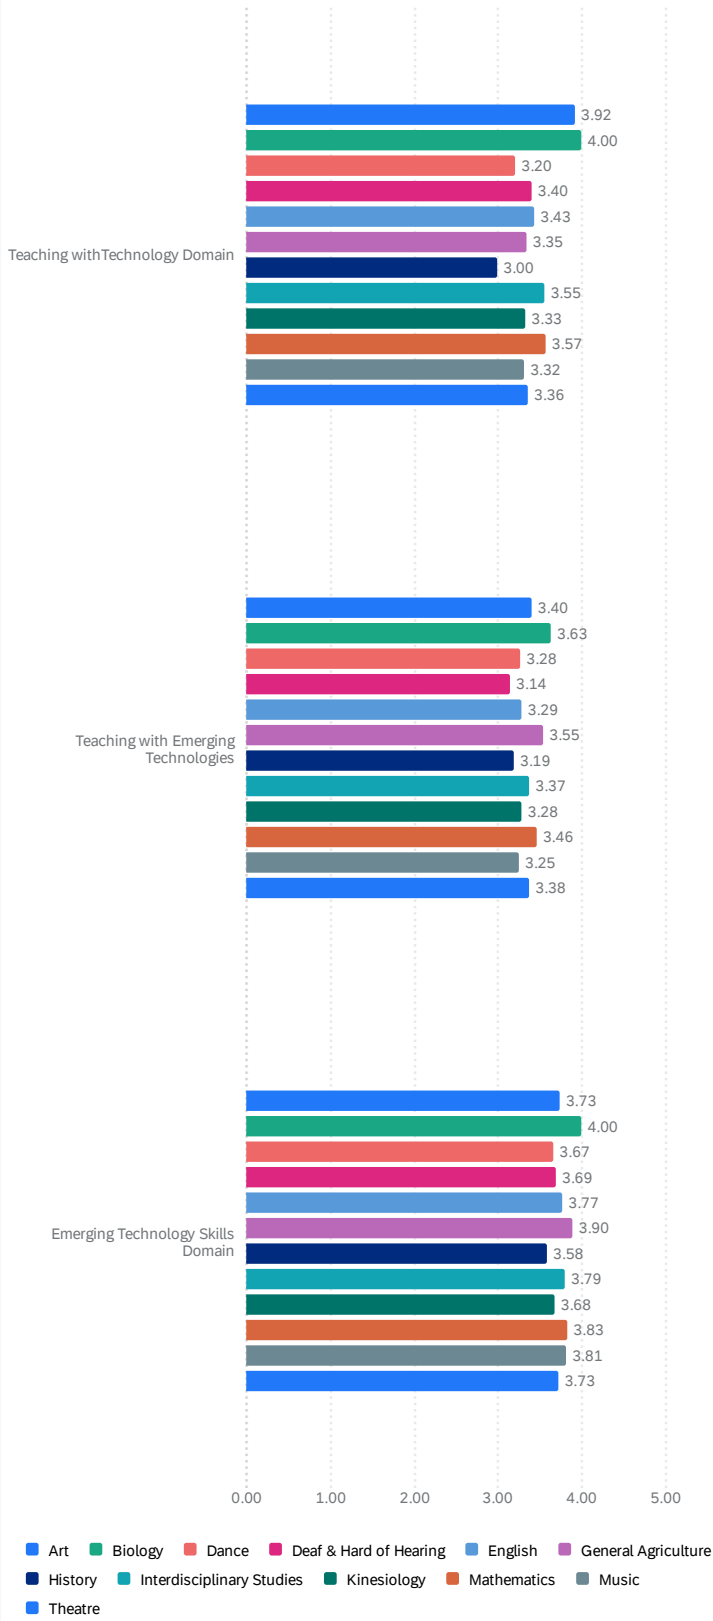

Technology Self-Assessment at Admission (Domains 4-6) | By Certification

339