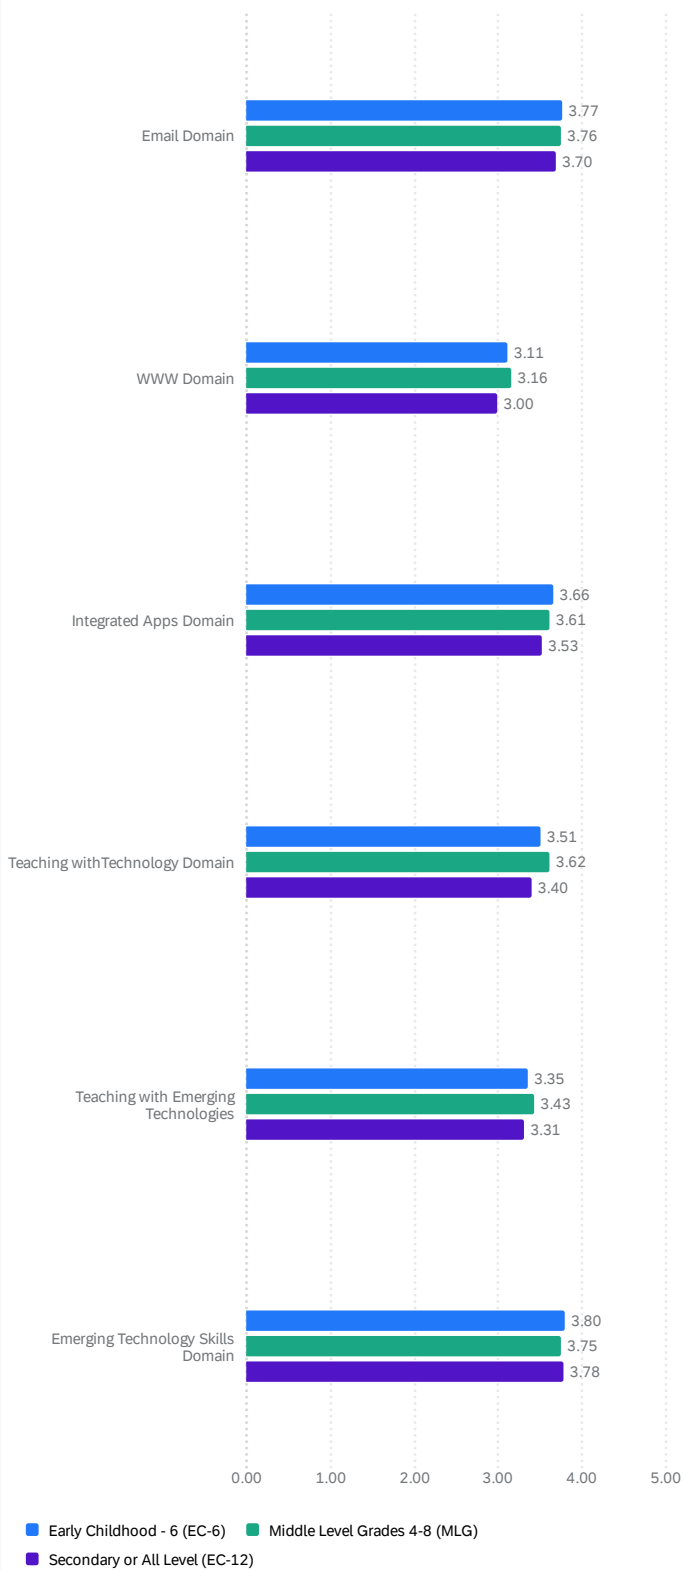

Overall Mean Technology Self-Assessment by Program Area

Technology Self-Assessment at Admission | By Program Area 367