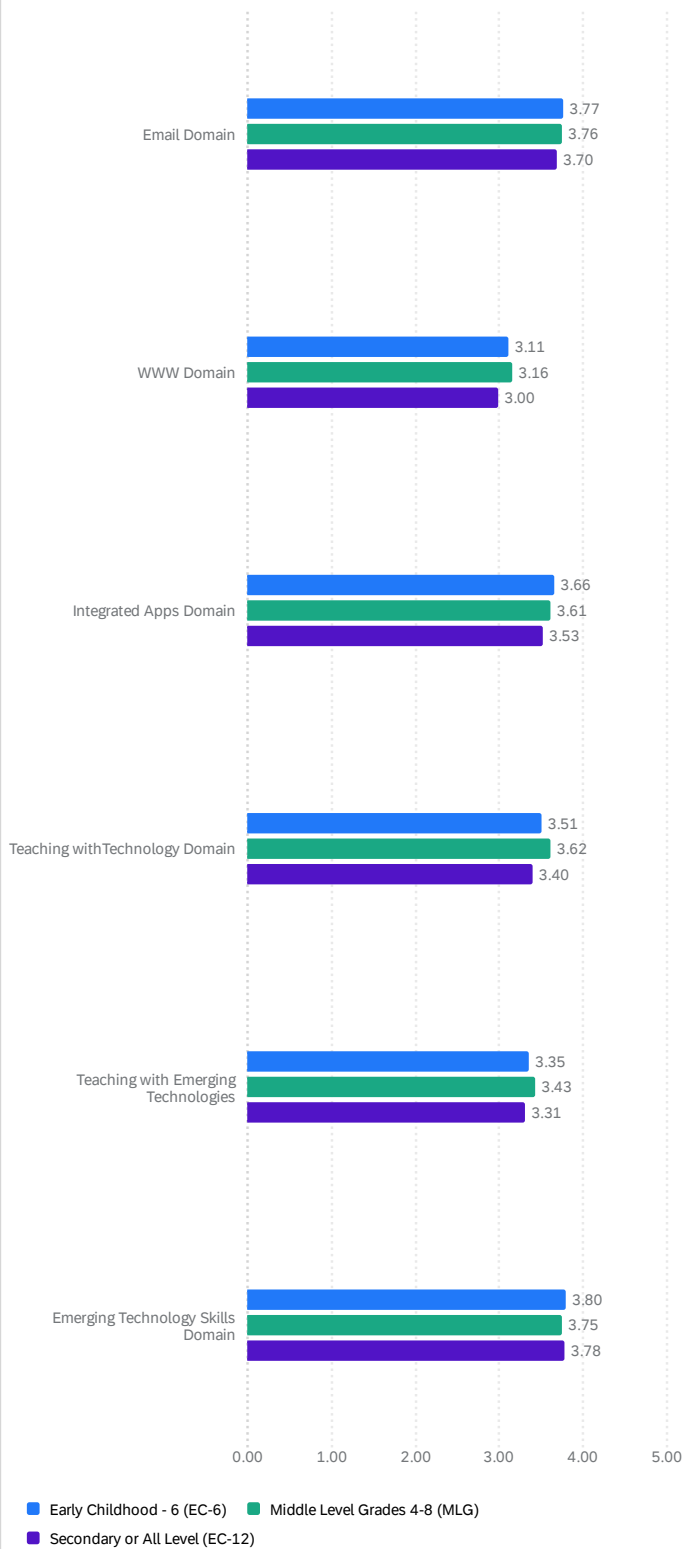

Technology Self-Assessment at Program Completion | By Program Area

367