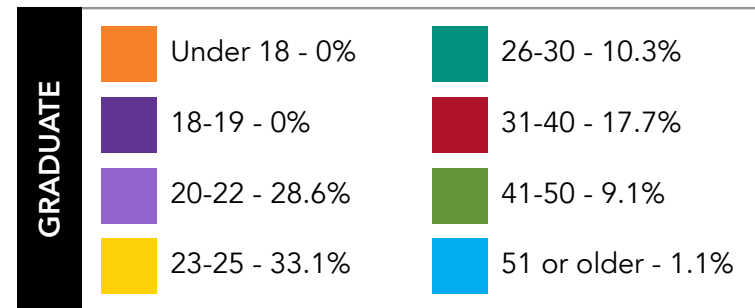

STUDENTS ENROLLED IN FALL 2023 BUSINESS COURSES

AGE RANGE

STEPHEN F. AUSTIN STATE UNIVERSITY
NELSON RUSCHE COLLEGE OF BUSINESS