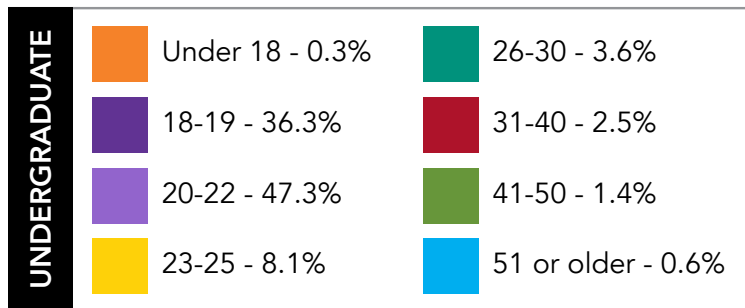

STUDENTS ENROLLED IN FALL 2023 BUSINESS COURSES

AGE RANGE

STEPHEN F. AUSTIN STATE UNIVERSITY
NELSON RUSCHE COLLEGE OF BUSINESS