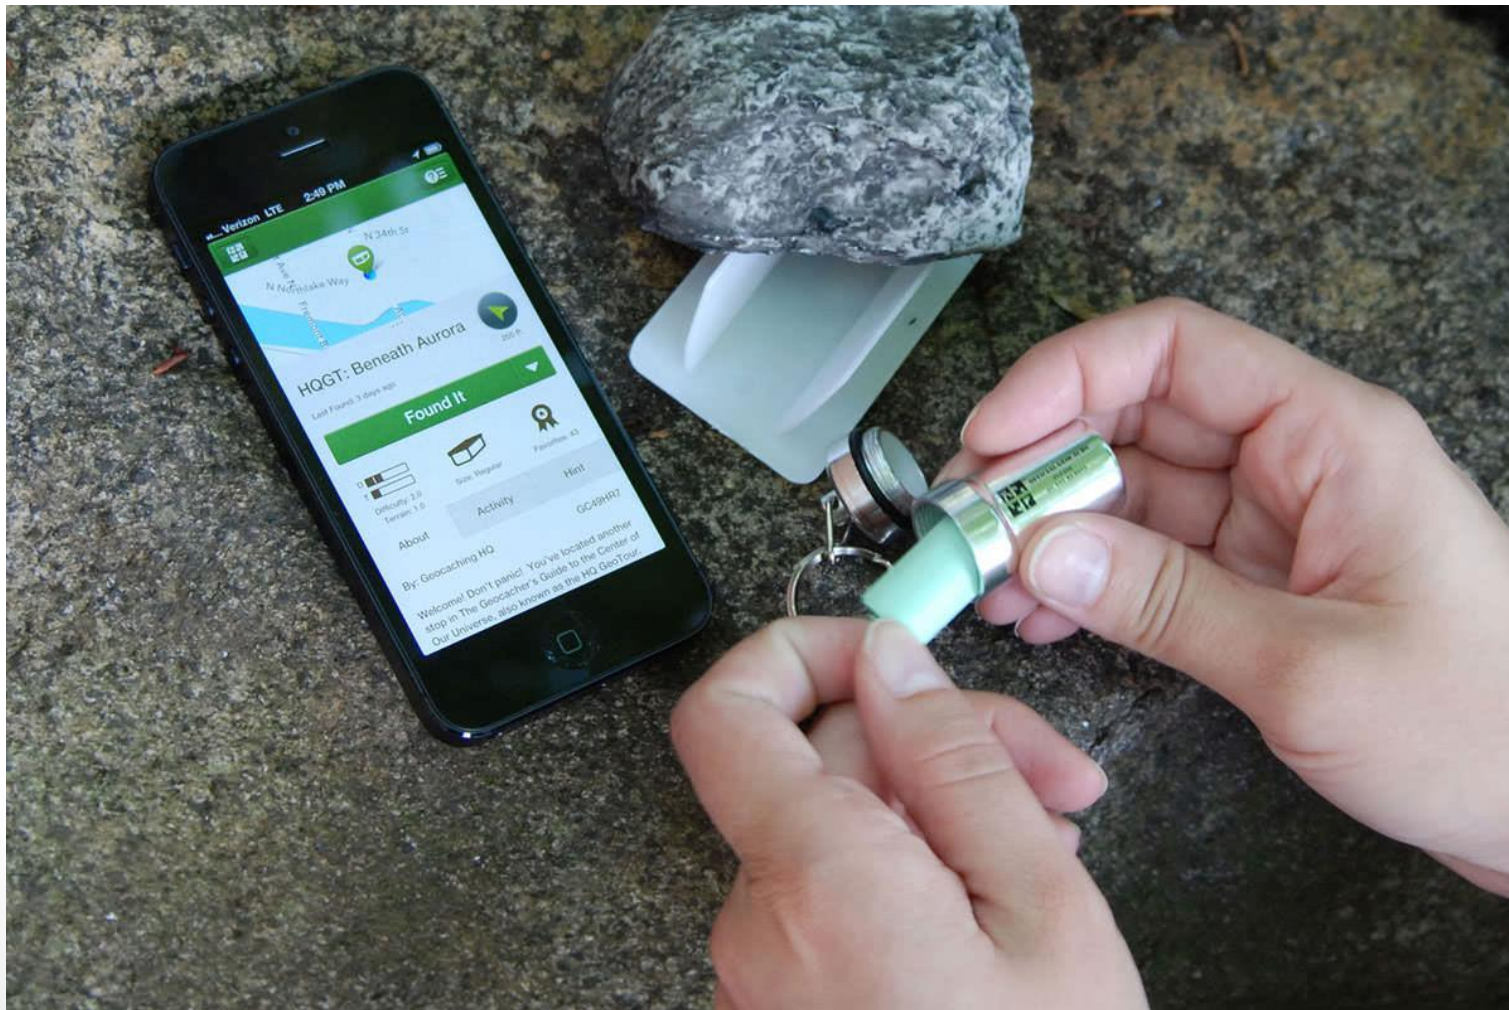

Stand in the Place Where You Live

Geocaching in the Classroom

Dr. Megan Condis, Department of English and Creative Writing

What is Geocaching?

Using the App to Hide and Seek

The screenshot displays the Geocaching website interface. At the top, the navigation bar includes the Geocaching logo, links for 'Play', 'Community', and 'Shop', an 'Upgrade' button, and a user profile for 'madavis4' with '5 Finds'. The main content area is a map of Nacogdoches, TX, showing a grid of streets and numerous geocache markers. The left sidebar contains a search bar with 'Nacogdoches, TX' entered, a 'Filter Caches' section with various cache type icons, and a 'Set Map Preferences' button. The bottom of the page shows a link to the current map and copyright information for Groundspeak, Inc. (© 2018).