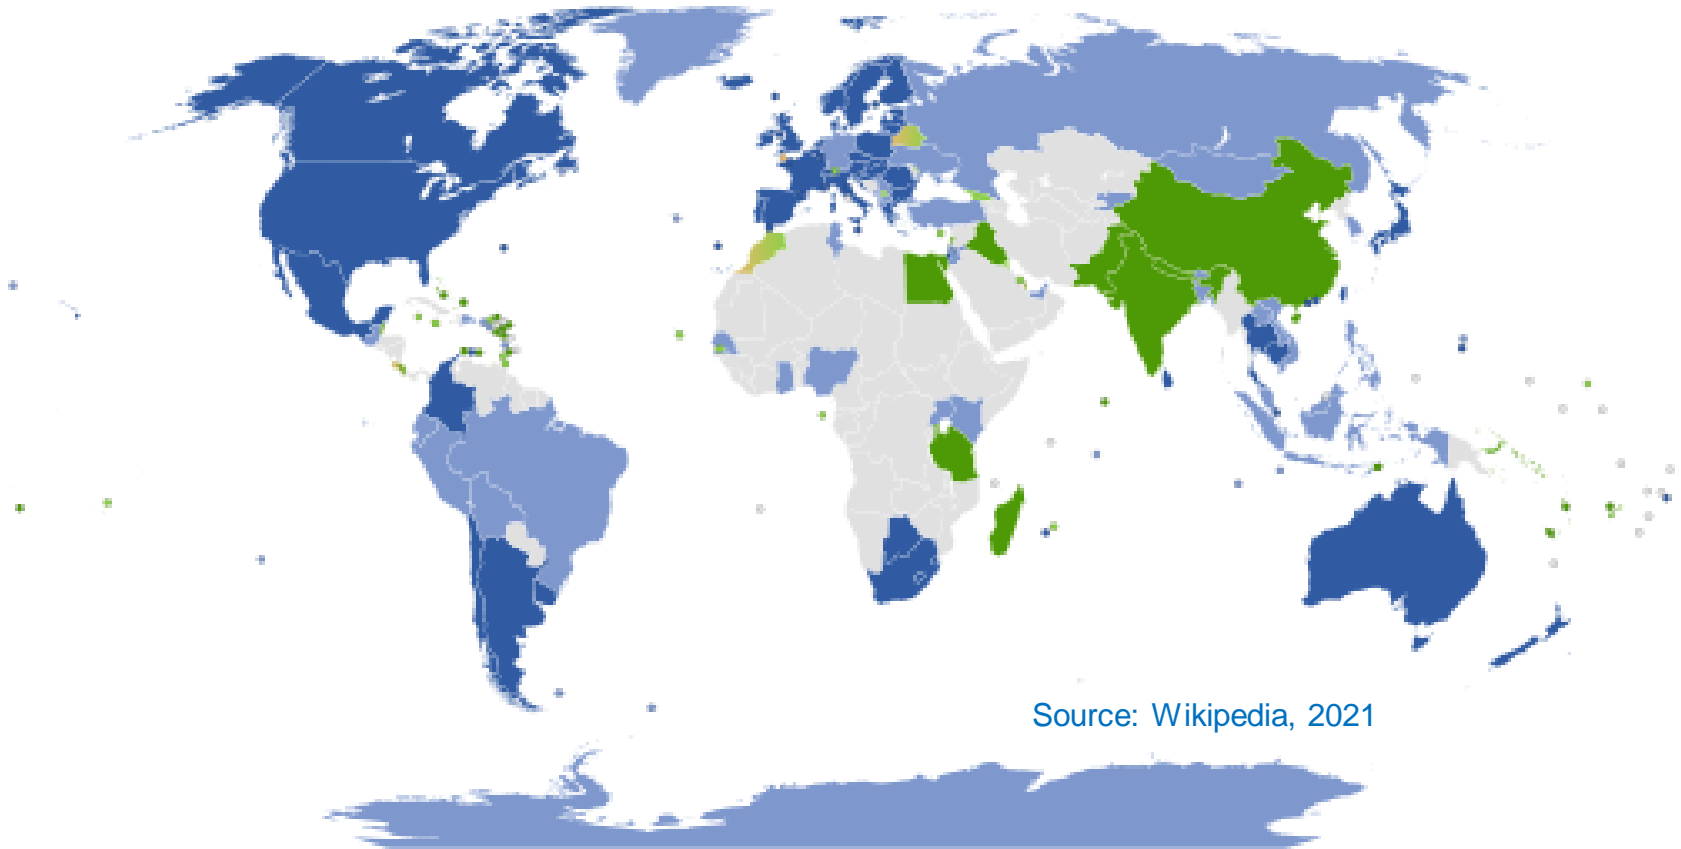

STREET SMART

Interactive Learning Using Google Street View

John Stewart, PhD, MS, MPH
Department of Kinesiology and Health Science
Stephen F. Austin State University

Travel is a Great Way to...

- Experience diverse landscapes
- Increase cultural awareness
- Acquire and contextualize knowledge
- Expand personal horizons
- **LEARN!!**

Virtual Travel with Google Street View

Street View: World Coverage

Source: Wikipedia, 2021

- **10 million road miles**
- **50+ countries**

Street View 101

Street View Road Test

☰ Nacogdoches, TX 🔍 ✕

🍴 Restaurants 🏨 Hotels 🎡 Attractions 🏛️ Museums 🚗 Transit 🏪 Pharmacies

Nacogdoches
Texas

☁️ Mostly cloudy · 49°F
1:55 PM

📍 Directions 📌 Save 📍 Nearby 📱 Send to your phone 🔄 Share

Quick facts

Nacogdoches is a small city in East Texas and the county seat of Nacogdoches County, Texas, United States. The 2020 U.S. census recorded the city's population at 32,147. Nacogdoches is a sister city of the smaller, similarly named Natchitoches, Louisiana, the largest city in the Natchitoches, Ark-La-Tex Wikipedia

Mexico City, Mexico

Art: Architecture

Venice, Italy

Sociology: Inequality

Oakland, CA

Sociology: Inequality

Oakland, CA

History: Selma to Montgomery March