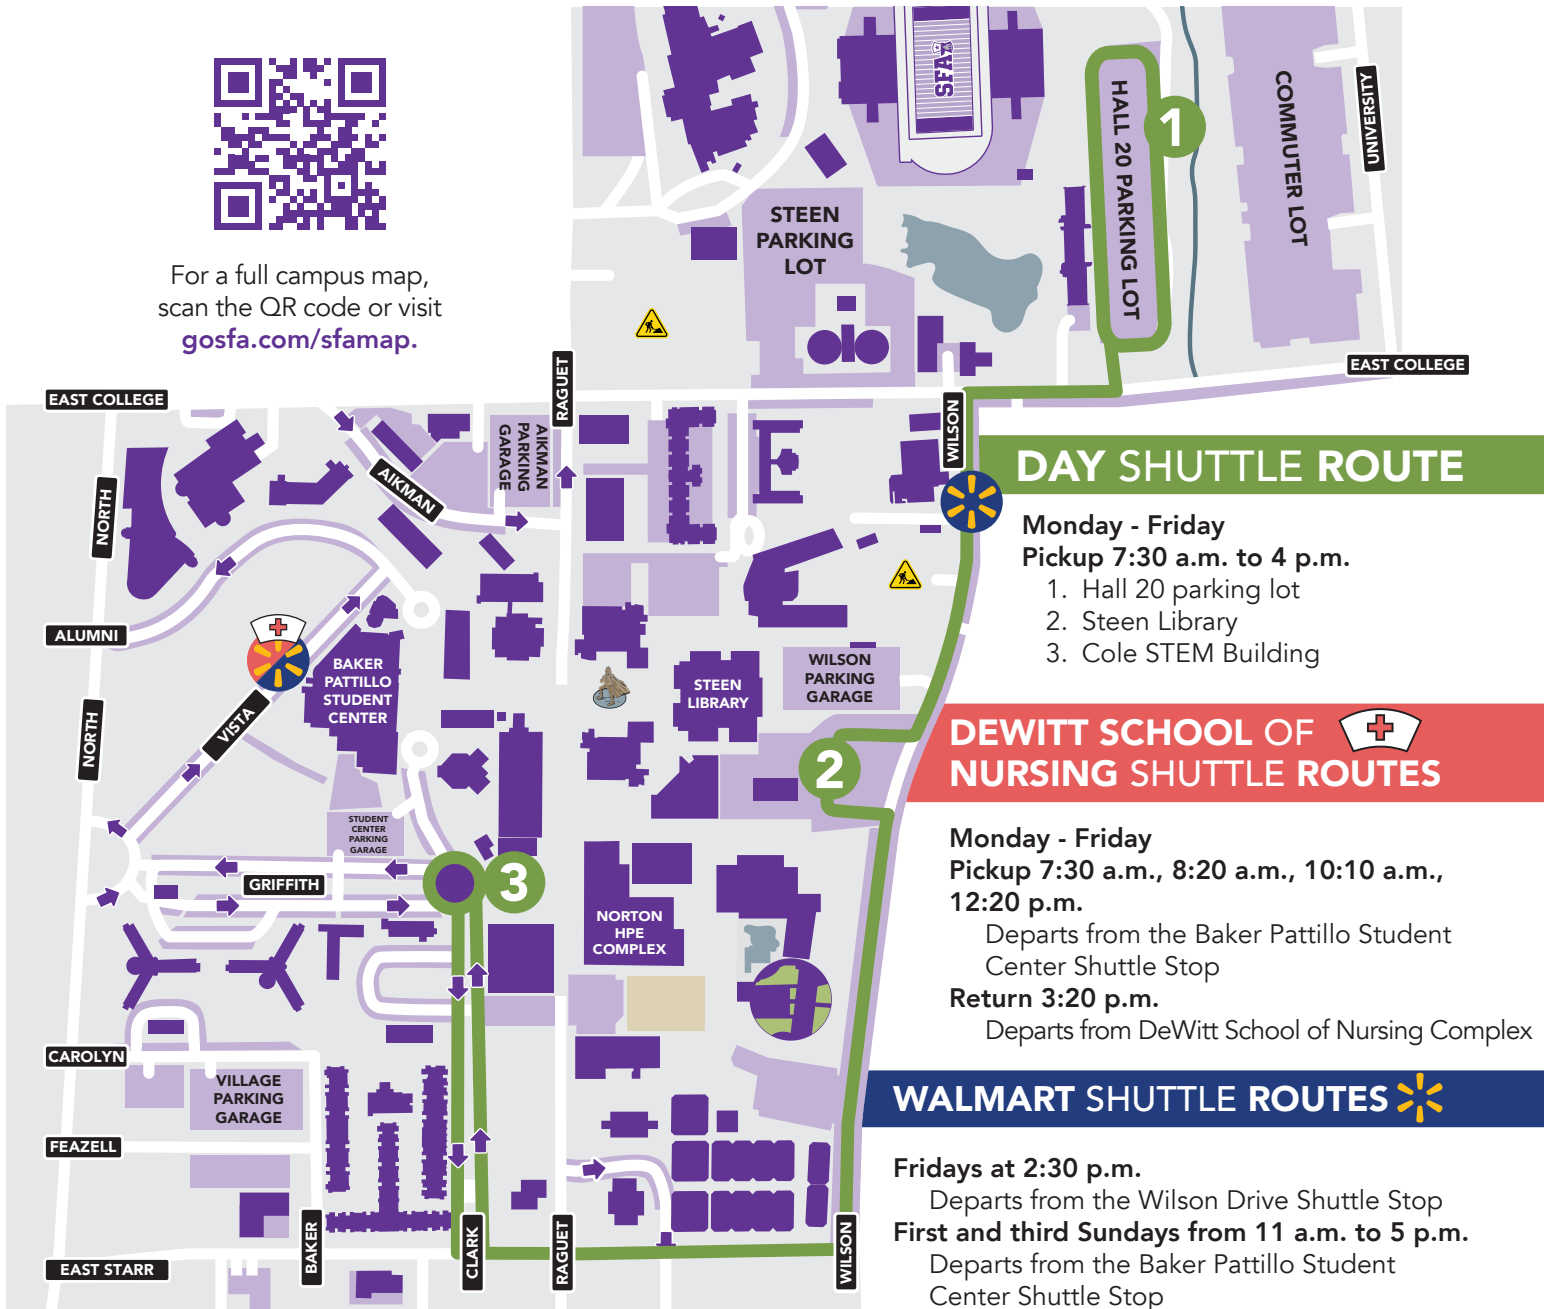

STEPHEN F. AUSTIN STATE UNIVERSITY

THE UNIVERSITY OF TEXAS SYSTEM ★ NACOGDOCHES, TEXAS

Shuttle Routes and Times

For a full campus map, scan the QR code or visit gosfa.com/sfmap.

SHUTTLE TIPS

- Shuttle routes only operate during fall and spring semesters.
- Bad weather, rush hour traffic and peak class times can affect schedules and seating availability.
- For passenger safety and comfort, SFA does not allow eating, drinking or smoking on the shuttles.
- Items left on the bus will be taken to the lost and found at the Baker Pattillo Student Center Information Desk.
- Make sure you arrive at the shuttle stop with plenty of time before the next scheduled departure. The shuttle will only pick you up if you are waiting at a designated SFA shuttle stop.
- Have a seat, relax and watch for your destination. If you are standing, stand behind the white line at the front of the shuttle and never stand or sit in the stairwell of the shuttle.
- Pay attention so you do not miss your stop. Once the shuttle has pulled away from the stop, the driver cannot let you off.