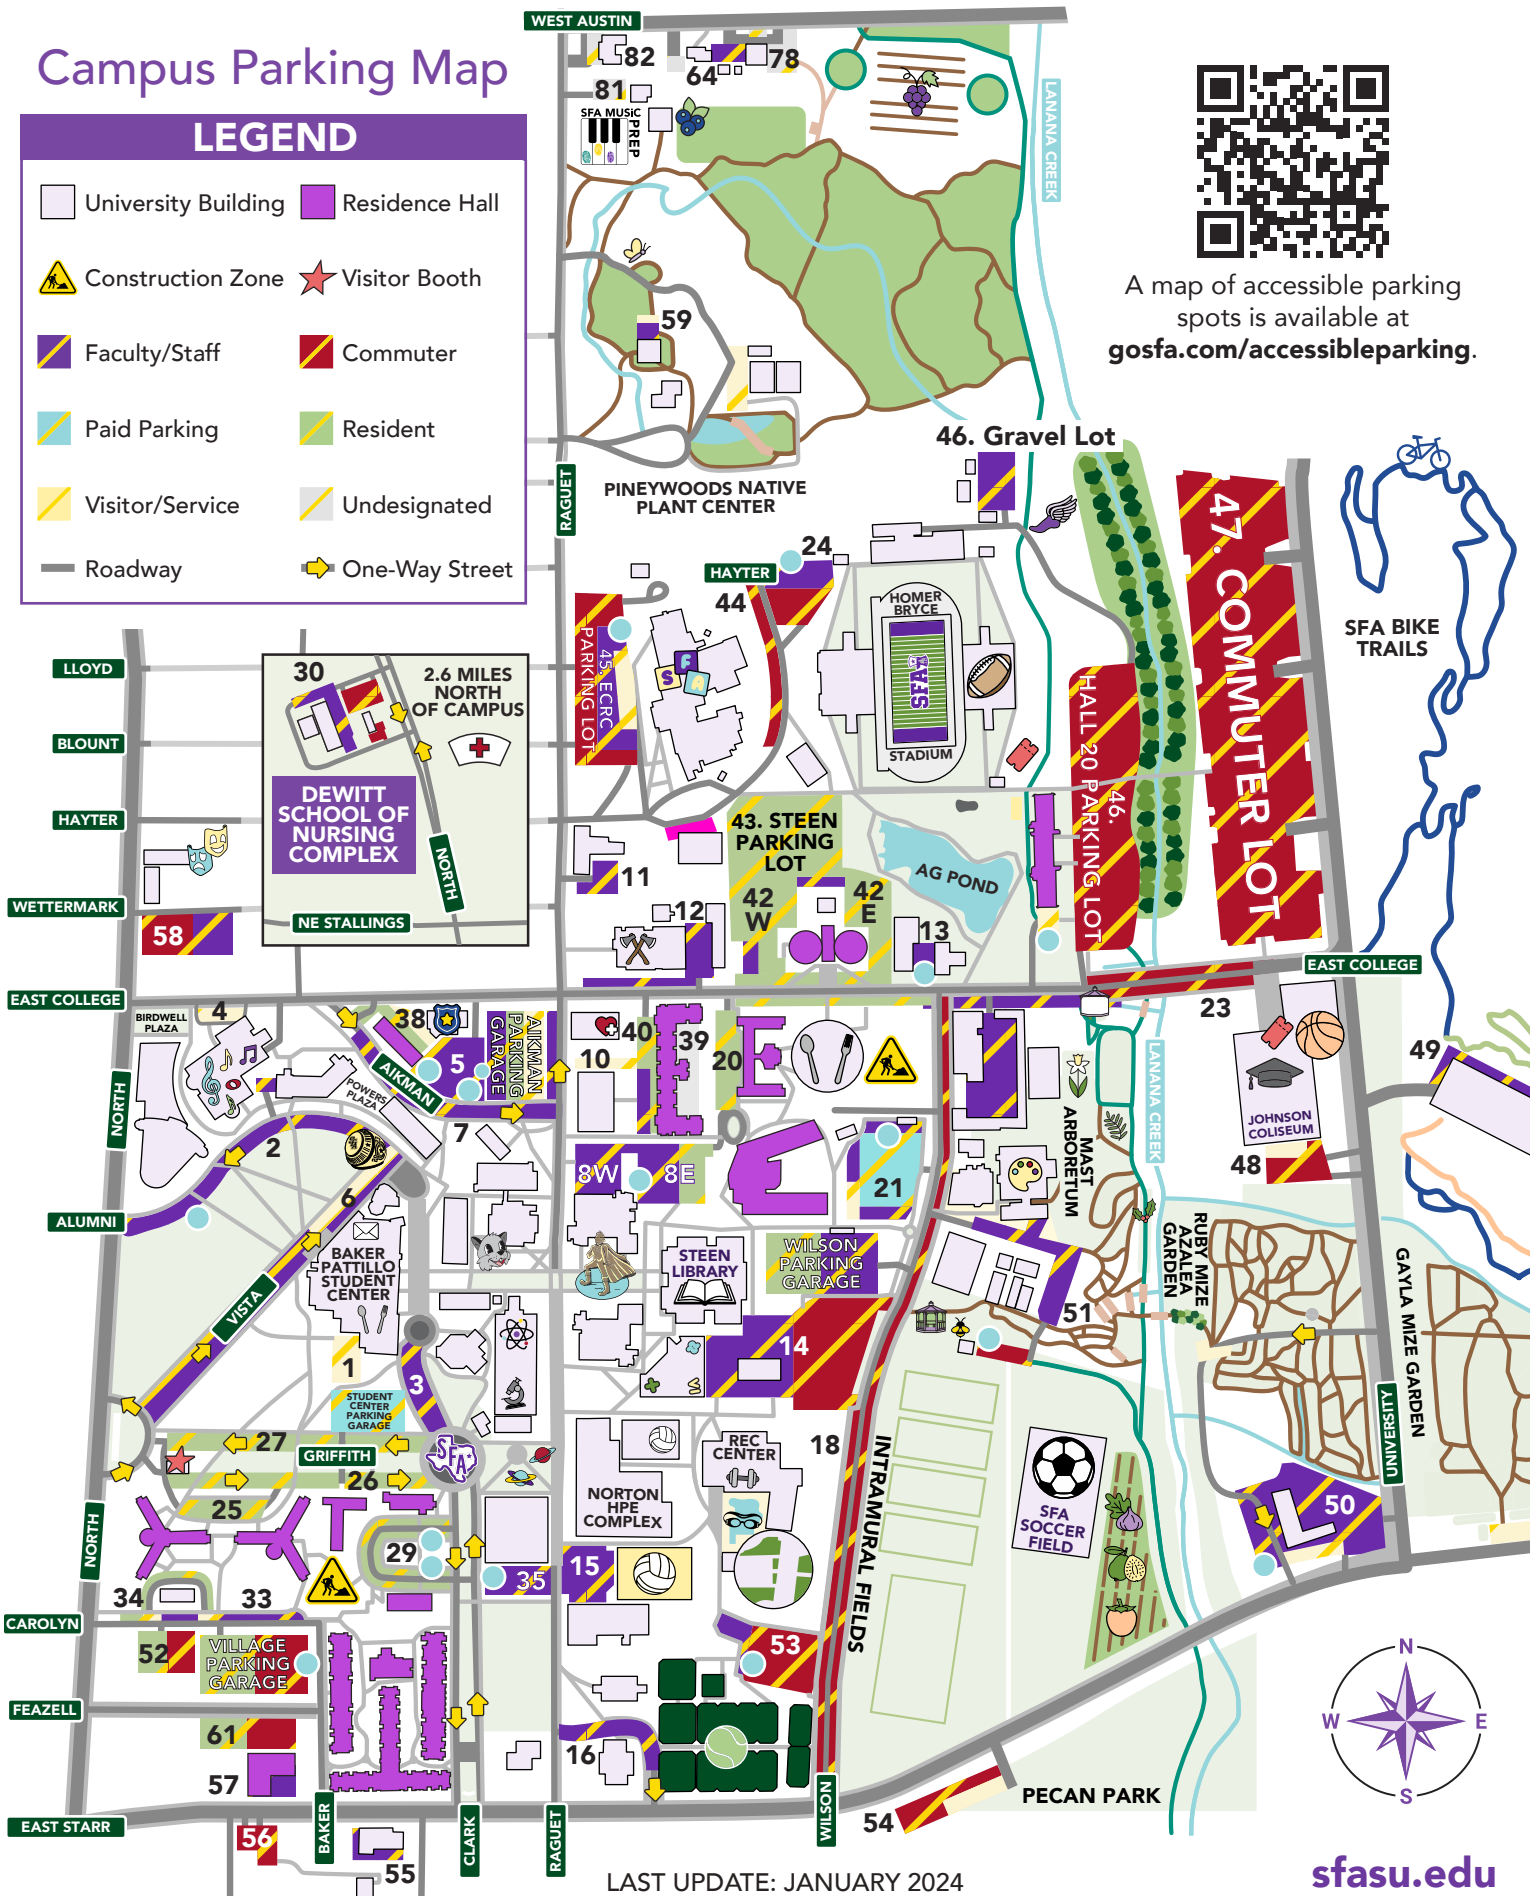

STEPHEN F. AUSTIN STATE UNIVERSITY

THE UNIVERSITY OF TEXAS SYSTEM ★ NACOGDOCHES, TEXAS

Campus Parking Map

LEGEND

- | | | | |
|--|---------------------|--|----------------|
| | University Building | | Residence Hall |
| | Construction Zone | | Visitor Booth |
| | Faculty/Staff | | Commuter |
| | Paid Parking | | Resident |
| | Visitor/Service | | Undesignated |
| | Roadway | | One-Way Street |

A map of accessible parking spots is available at gosfa.com/accessibleparking.

LAST UPDATE: JANUARY 2024

sfasu.edu