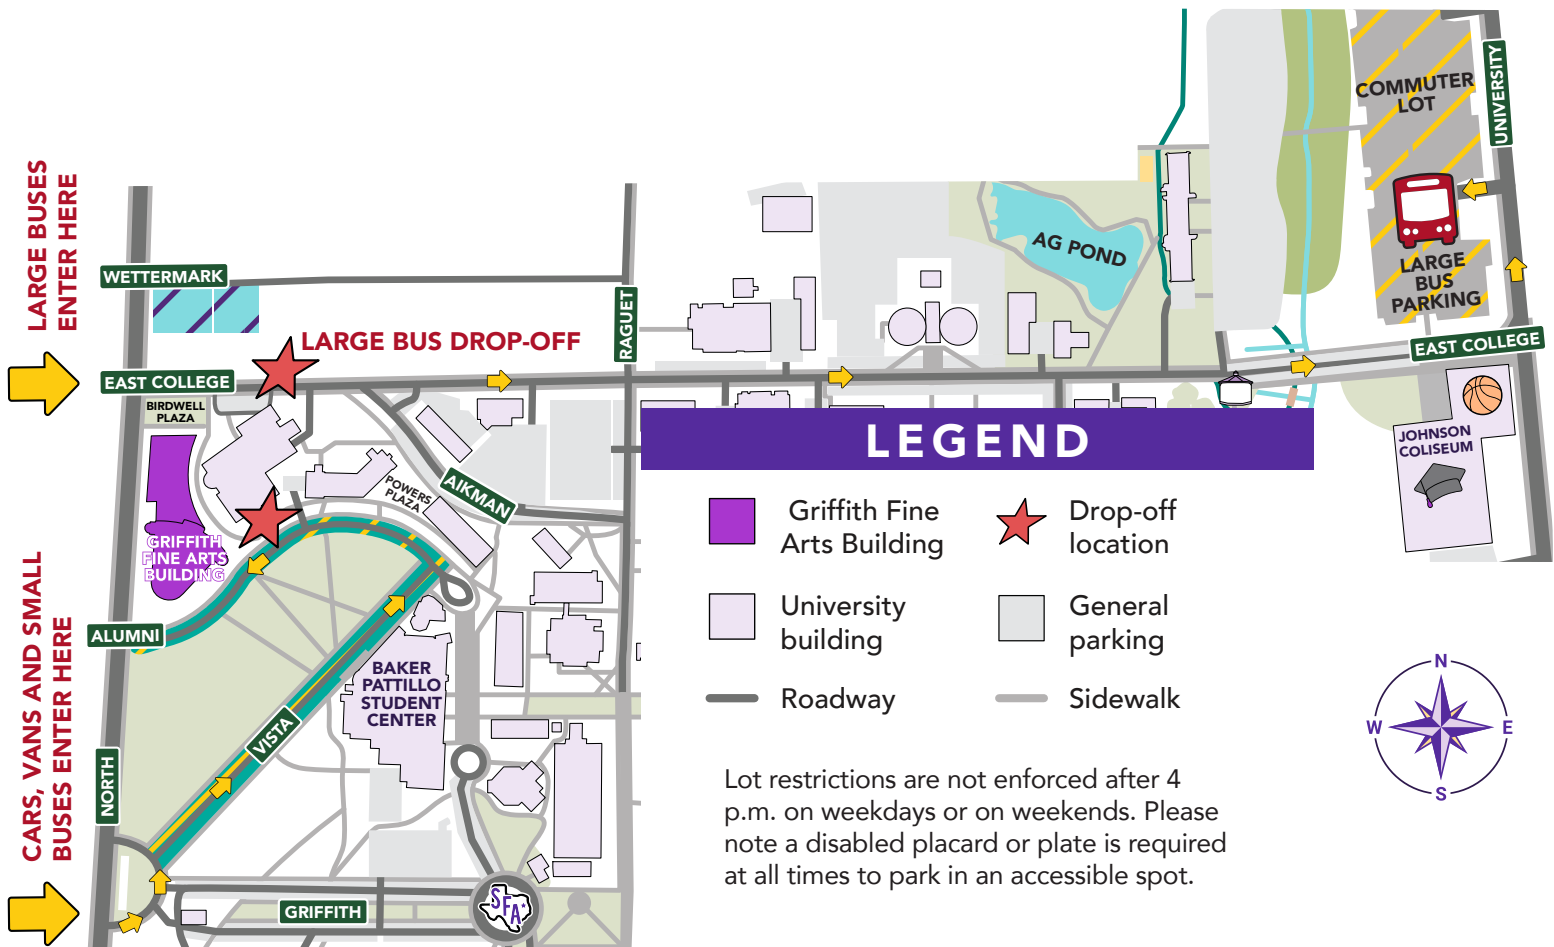

STEPHEN F. AUSTIN STATE UNIVERSITY

Children's Performing Arts Series Parking

PARKING INFORMATION

For cars, vans and small buses

-  Plan to arrive early. Parking spaces along Vista and Alumni drives may be available but are often full.
-  A campus parking lot sits at the corner of North and Wettermark streets but could be full. A short walk down North Street brings you to the main level of the Griffith Fine Arts Building where Turner Auditorium is located.
-  The parking garage at Raguet and East College streets will most likely have available parking. Once parked, the easiest route to the auditorium is to walk down East College Street and take a left at North Street, bringing you to the auditorium level of the Griffith Fine Arts Building.

For large buses

-  • Buses will load and unload eastbound on East College Street at the small parking lot behind the Wright Music Building. Do not pull into the parking lot. A uniformed traffic officer will coordinate unloading. After unloading, park at the Commuter Lot on University Drive. To get to the Commuter Lot, go to the end of East College Street, take a left onto University Drive and a left into the parking lot.
- Bus drivers should stay with the buses. Bus parking is located a long distance from the performance venue, and drivers will not have time to walk back and forth to attend the performance. University personnel are not available to transport drivers from the venue to their bus.
- Traffic personnel will coordinate bus departure from the Johnson Coliseum parking lot back to the loading area at East College Street. Buses will be dismissed in stages near the end of the performance (10:15 a.m. or 1:15 p.m.) to load the students. As you leave the Johnson Coliseum parking lot, take a right on University Drive, a right on Starr Avenue, a right on North Street, and a right on East College Street. A uniformed traffic officer will coordinate bus loading at East College Street.