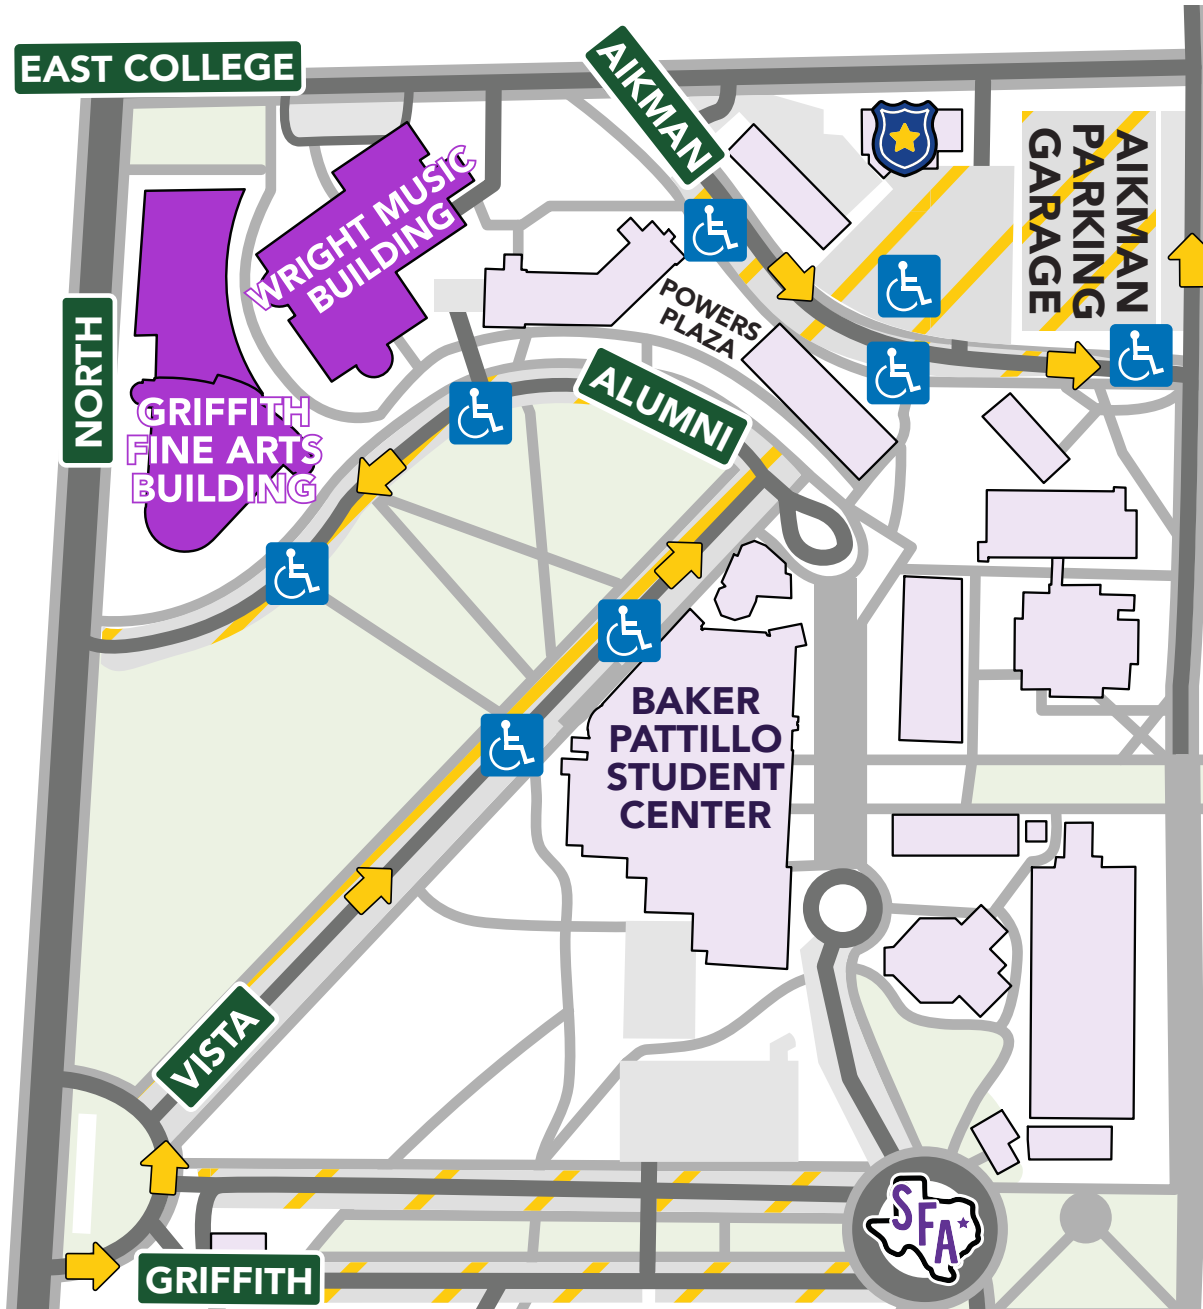

STEPHEN F. AUSTIN STATE UNIVERSITY

THE UNIVERSITY OF TEXAS SYSTEM ★ NACOGDOCHES, TEXAS

Fine Arts Event Parking - Evenings and Weekends

LEGEND

- Wright Music Building and Griffith Fine Arts Building
- University Building
- General Parking
- Roadway
- Accessible Parking
- Sidewalk
- One-Way Street

Lot restrictions are not enforced after 4 p.m. on weekdays or on weekends. A disabled placard or plate is required at all times to park in an accessible spot.

WRIGHT MUSIC BUILDING

2210 Alumni Drive, Nacogdoches

Cole Concert Hall (Room 100)

Music Recital Hall (Room 160)

GRIFFITH FINE ARTS BUILDING

2222 Alumni Drive, Nacogdoches

Fine Arts Box Office: Second Floor Lobby

Turner Auditorium: Room 210

Flex Theatre: Room 240