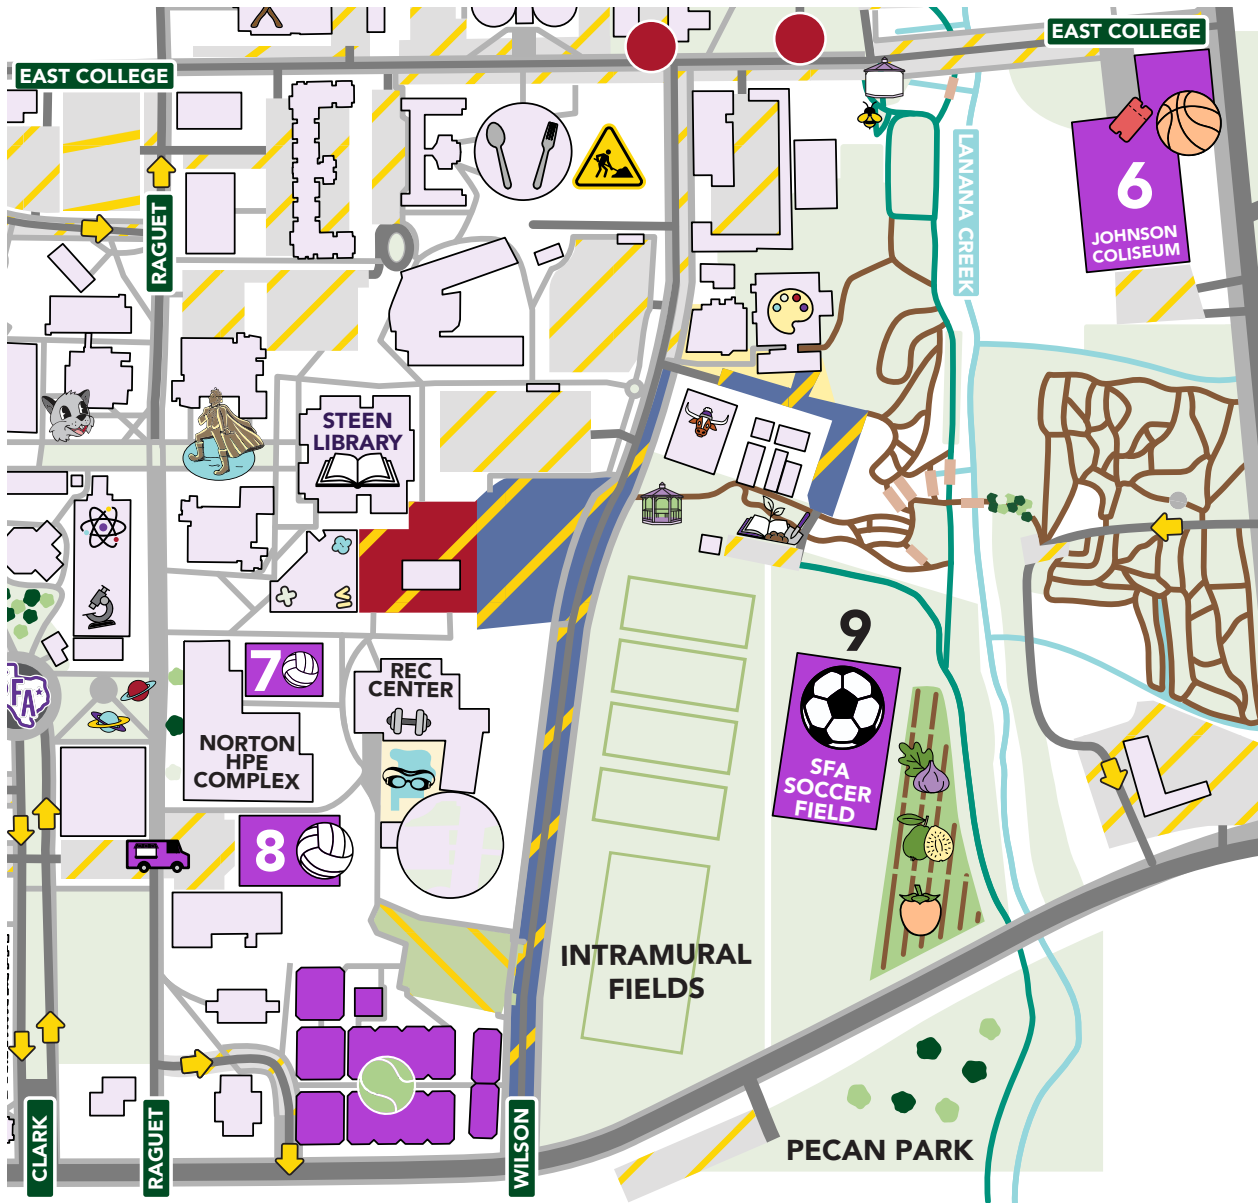

### GAME DAY DESTINATIONS

1. Homer Bryce Stadium
2. Press Box, Club Level and Suites
3. Football Ticket Box Office
4. Student Tailgate
5. Alumni Tailgate
6. Johnson Coliseum

LAST UPDATE: AUGUST 2024

First and foremost, take notice of all signs and requests by Parking Services personnel as well as police officers. They are present to ensure parking is as easy as possible.

### ACCESSIBLE PARKING

Accessible parking spots are available on a first-come, first-served basis. Once these spots have been filled, vehicles will be directed to drop off guests and park elsewhere. A state-issued accessible parking sticker or hangtag is necessary to park in these spots. A map of accessible parking spots is available at [gosfa.com/accessibleparking](http://gosfa.com/accessibleparking).

### WHAT NOT TO DO ON FOOTBALL GAME DAYS

Tailgating is permitted in approved lots — Axe 'em Acres and the commuter lot along University Drive. However, tailgating is not permitted in travel lanes, on roads or in unpermitted parking lots. No tents or other items may be placed in travel lanes as vehicles must be able to access parking spots. For the safety of tailgaters, travel lanes must remain clear for vehicles to pass, especially emergency vehicles.

## Game Day Parking Map