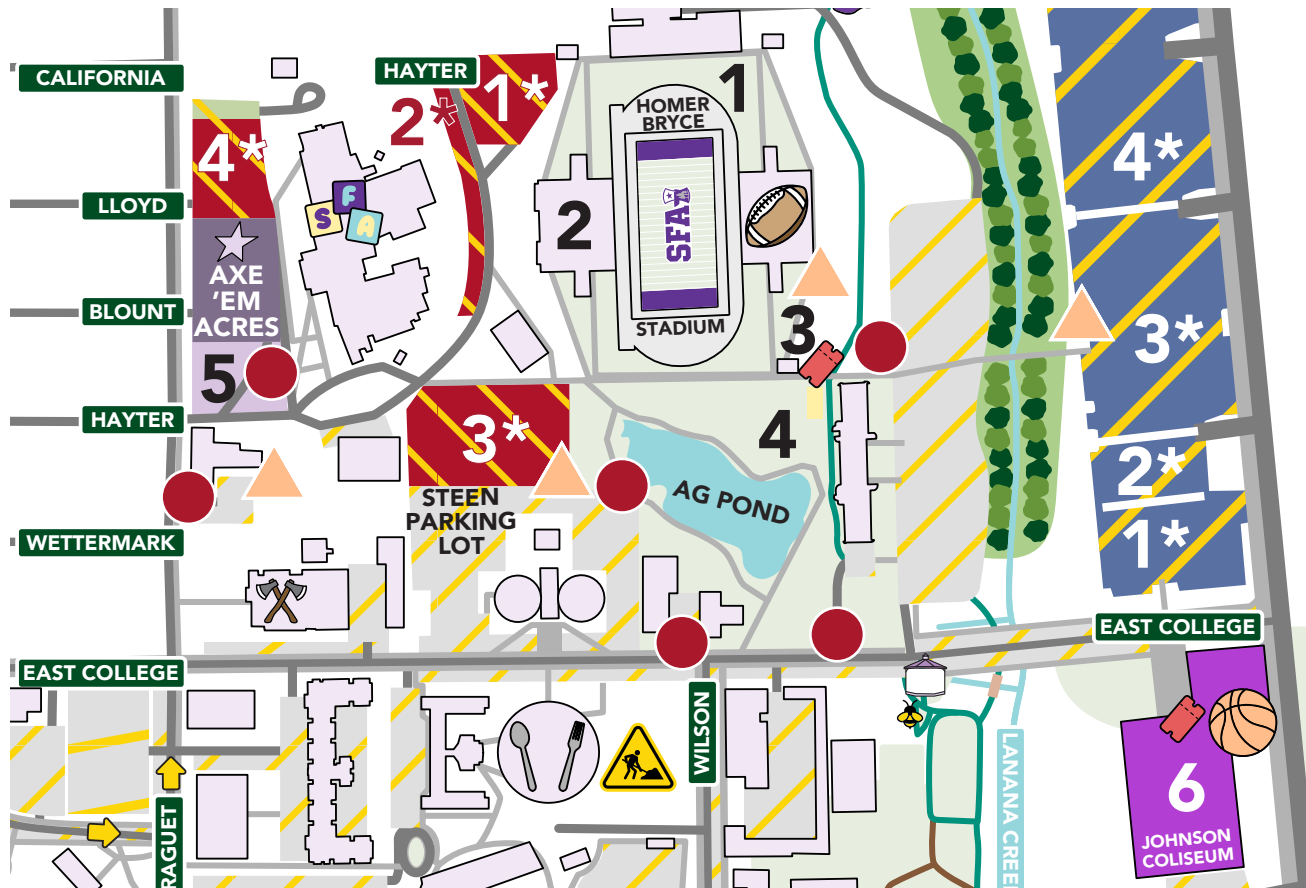

## Game Day Parking Map

### GAME DAY DESTINATIONS

1. Homer Bryce Stadium
2. Press Box, Club Level and Suites
3. Football Ticket Box Office
4. Student Tailgate
5. Alumni Tailgate
6. Johnson Coliseum

LAST UPDATE: AUGUST 2024

First and foremost, take notice of all signs and requests by Parking Services personnel as well as police officers. They are present to ensure parking is as easy as possible.

Most parking near Homer Bryce Stadium is reserved. The best place to park is the Wilson Parking Garage on Wilson Drive or the Aikman Parking Garage on East College Street.

Traffic is typically heaviest 1.5 hours prior to game time. A little patience and extra planning will make each person's event experience more pleasant.

### LEGEND

Soccer Parking	Volleyball Parking
General Parking	Tennis Parking
Hot coal bin	Load-in zones
Water Monsters Water refill stations	Lost-and-found
University Building	Athletics Venue
Roadway	Sidewalk
Construction Zone	One-Way Street