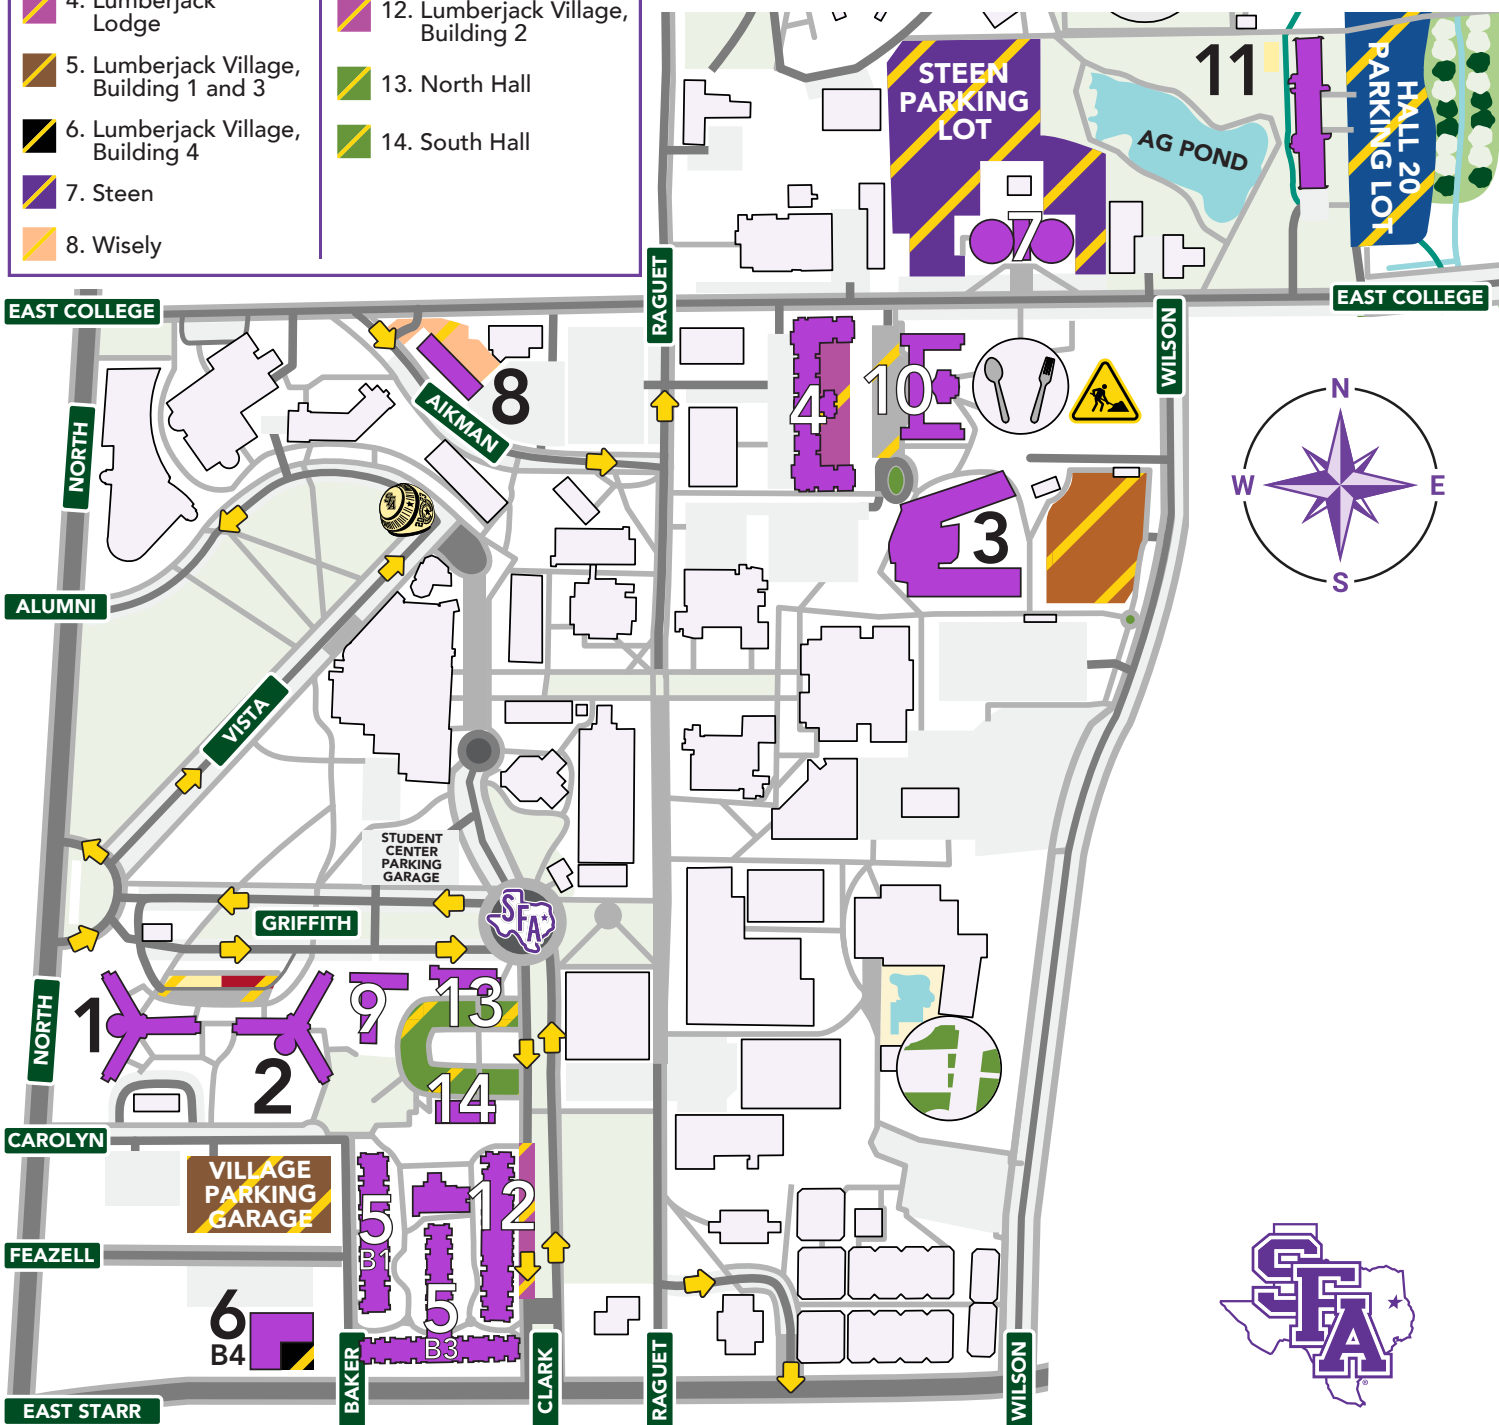

STEPHEN F. AUSTIN STATE UNIVERSITY

THE UNIVERSITY OF TEXAS SYSTEM ★ NACOGDOCHES, TEXAS

Move-in Parking Map

LEGEND

PARK	DROP AND GO
1. Griffith	9. Hall 10
2. Kerr	10. Hall 14
3. Lumberjack Landing	11. Hall 20
4. Lumberjack Lodge	12. Lumberjack Village, Building 2
5. Lumberjack Village, Building 1 and 3	13. North Hall
6. Lumberjack Village, Building 4	14. South Hall
7. Steen	
8. Wisely	

LEGEND

Residence Hall	University Building
Construction Zone	One-Way Street
Roadway	Sidewalk

LAST UPDATE: AUGUST 2024

sfasu.edu