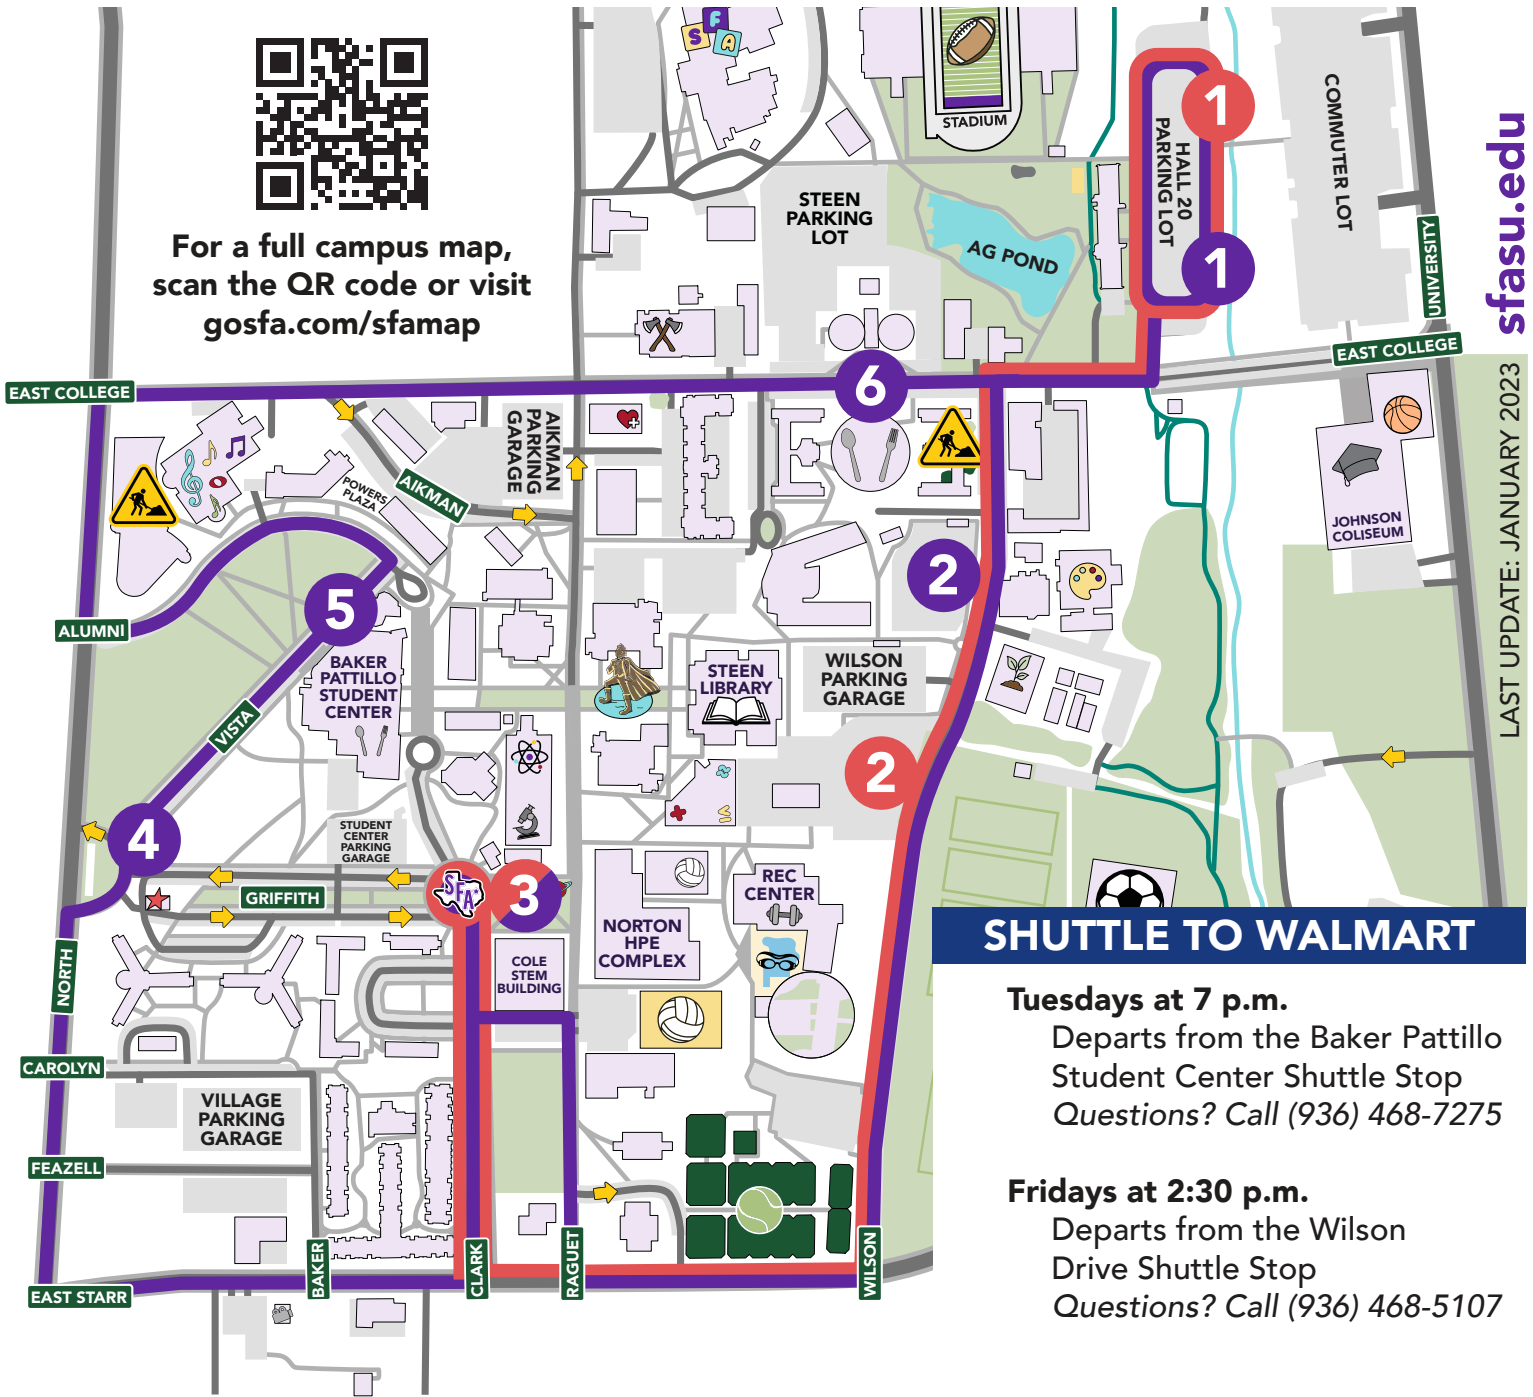

## Shuttle Routes and Times

For a full campus map, scan the QR code or visit [gosfa.com/sfmap](http://gosfa.com/sfmap)

[sfasu.edu](http://sfasu.edu)

LAST UPDATE: JANUARY 2023

### DAY SHUTTLE ROUTE

1. Hall 20 Parking Lot
2. Steen Library
3. Cole STEM Building

### NIGHT SHUTTLE ROUTE

*Runs from 4 p.m. to midnight, Sunday through Thursday)*

1. Hall 20 Parking Lot
2. Wilson Drive near the Agriculture Building
3. Cole STEM Building
4. Front Entrance on Griffith Boulevard
5. Baker Pattillo Student Center on Vista Drive
6. Eatery on East on East College Street

**Thursday nights include a stop at Dollar Tree**

Departs from the No. 5 Shuttle