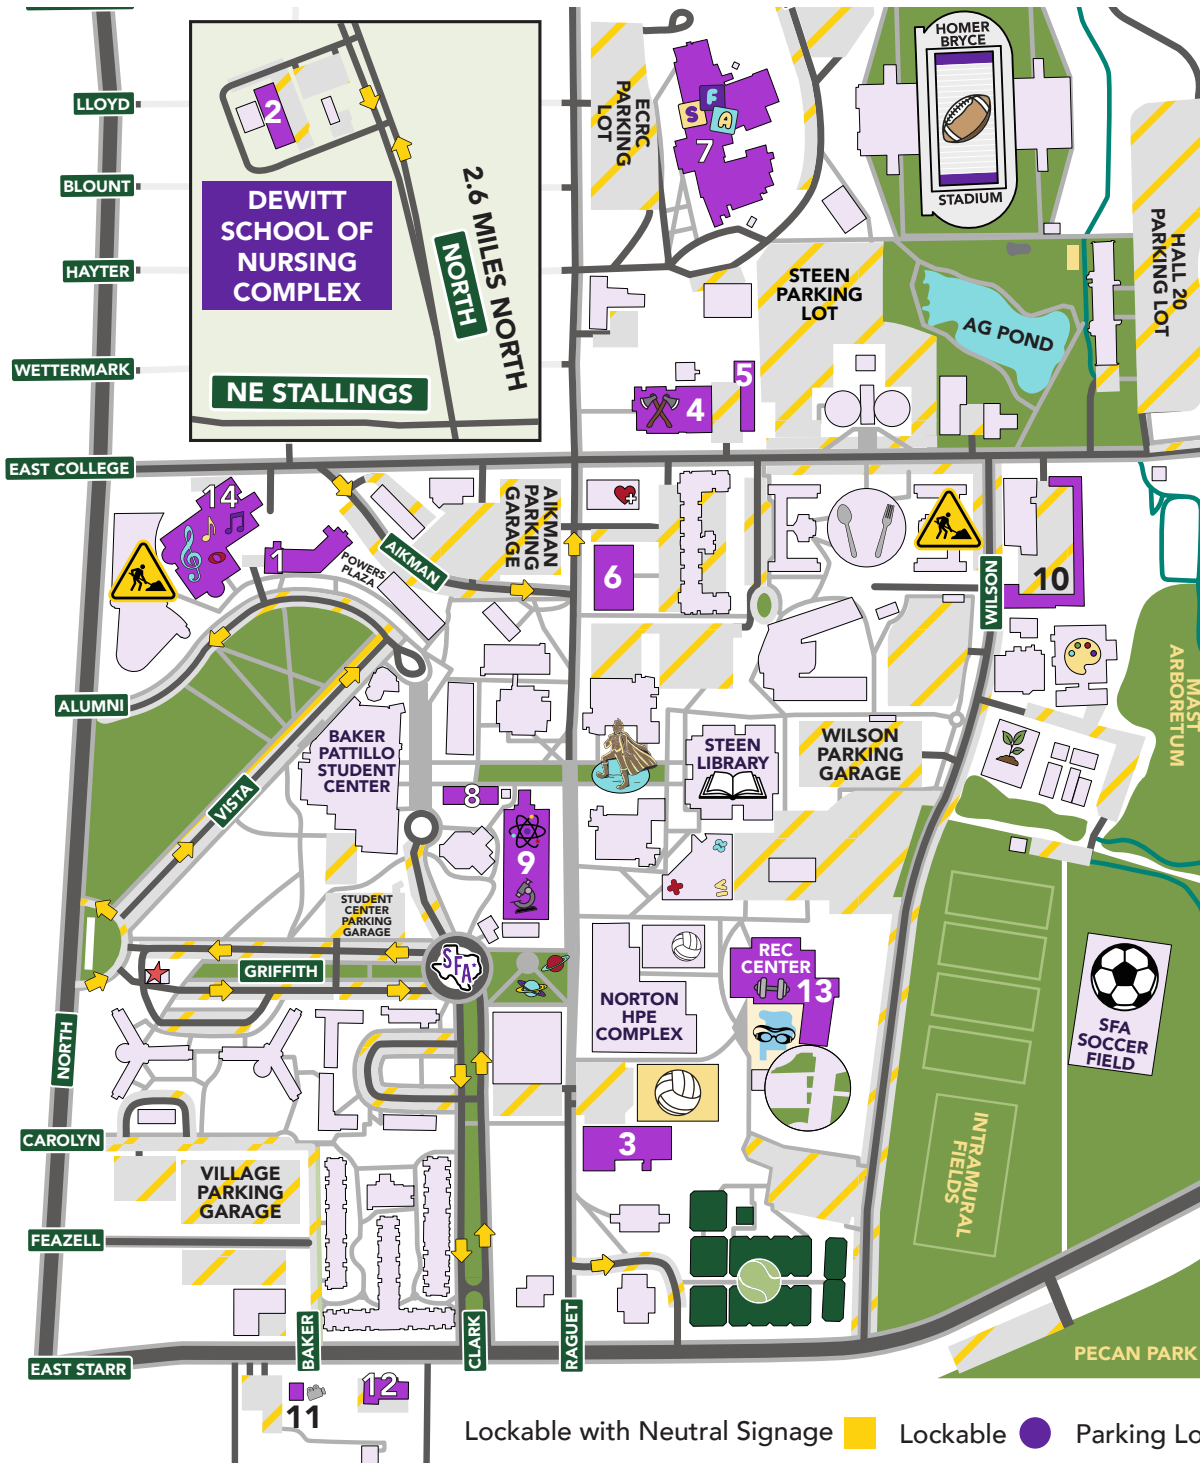

# STEPHEN F. AUSTIN STATE UNIVERSITY

Lockable with Neutral Signage ■ Lockable ● Parking Lot ▨

## Single-Use Bathrooms

1. **Boynnton Building** ●  
Third floor – two restrooms
2. **DeWitt School of Nursing Complex** ■  
Two in main area
3. **Education Annex** ■  
Four near rooms 109, 111, 109 and 120
4. **Forestry Building** ■  
One on the second floor
5. **Forestry Greenhouse** ●  
One near room 100
6. **Human Services Building** ●  
One near room 203
7. **Janice A. Pattillo Early Childhood Research Center** ■  
Four near rooms 111, 136, 201 and 209  
*(the first floor of this building is restricted access)*
8. **Lehmann Chemistry Building** ■  
Two restrooms near rooms 104 and 308
9. **Miller Science Building** ●  
Eight near rooms 200, 202, 212, 301 and 315
10. **Physical Plant** ■  
Two across from room 107
11. **School of Art Film House** ●  
Three restrooms near rooms 206 and 208
12. **Social Work Building** ●  
Two on the first floor, two on the second floor
13. **Student Recreation Center** ●  
Second floor near elevator
14. **Wright Music Building** ■  
Two near rooms 111 and 272B