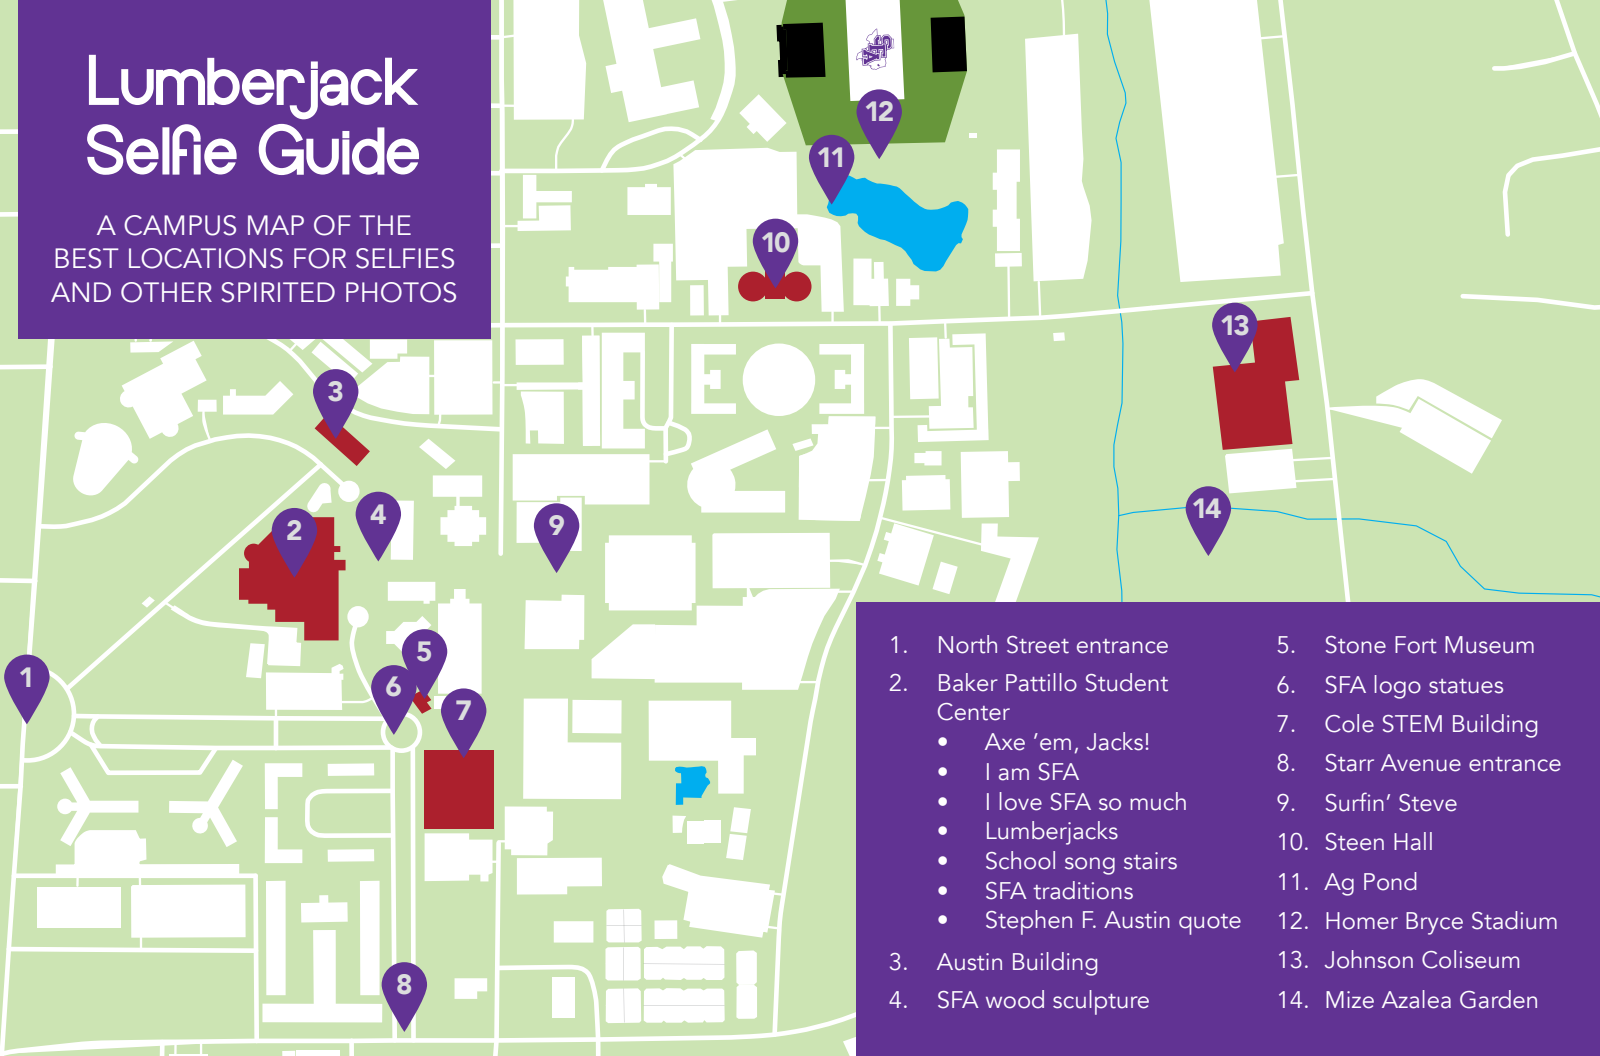

# Lumberjack Selfie Guide

A CAMPUS MAP OF THE BEST LOCATIONS FOR SELFIES AND OTHER SPIRITED PHOTOS

1. North Street entrance
2. Baker Pattillo Student Center
  - Axe 'em, Jacks!
  - I am SFA
  - I love SFA so much
  - Lumberjacks
  - School song stairs
  - SFA traditions
  - Stephen F. Austin quote
3. Austin Building
4. SFA wood sculpture
5. Stone Fort Museum
6. SFA logo statues
7. Cole STEM Building
8. Starr Avenue entrance
9. Surfin' Steve
10. Steen Hall
11. Ag Pond
12. Homer Bryce Stadium
13. Johnson Coliseum
14. Mize Azalea Garden